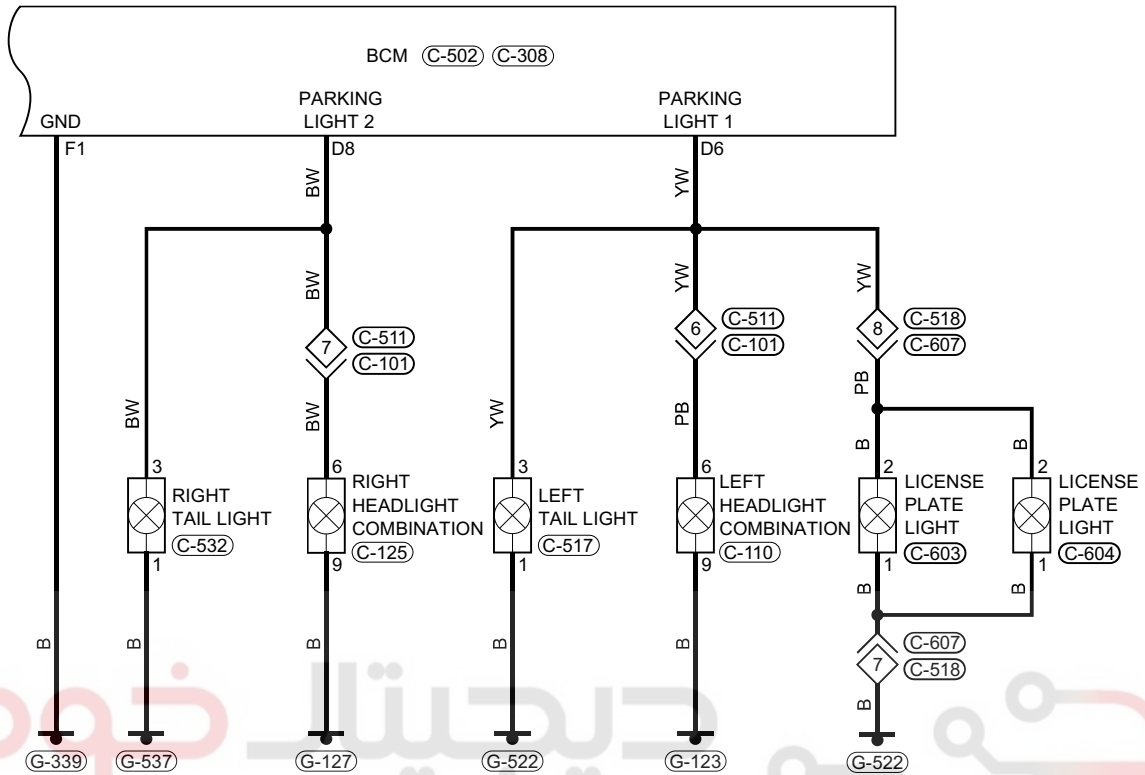

Position lamp and license plate lamp (page 1)

Position lamp and license plate lamp (page 2)

\*1: For A13AFL model  
\*2: For A13FL model

C-502  
W

C-125  
B

C-110  
B

C-517<sup>\*2</sup> C-532<sup>\*2</sup>  
W W

C-517<sup>\*1</sup> C-532<sup>\*1</sup>  
W W

C-511  
W

C-518  
W

C-603  
W

C-604  
W

F1  
C-308  
B

QREM070170