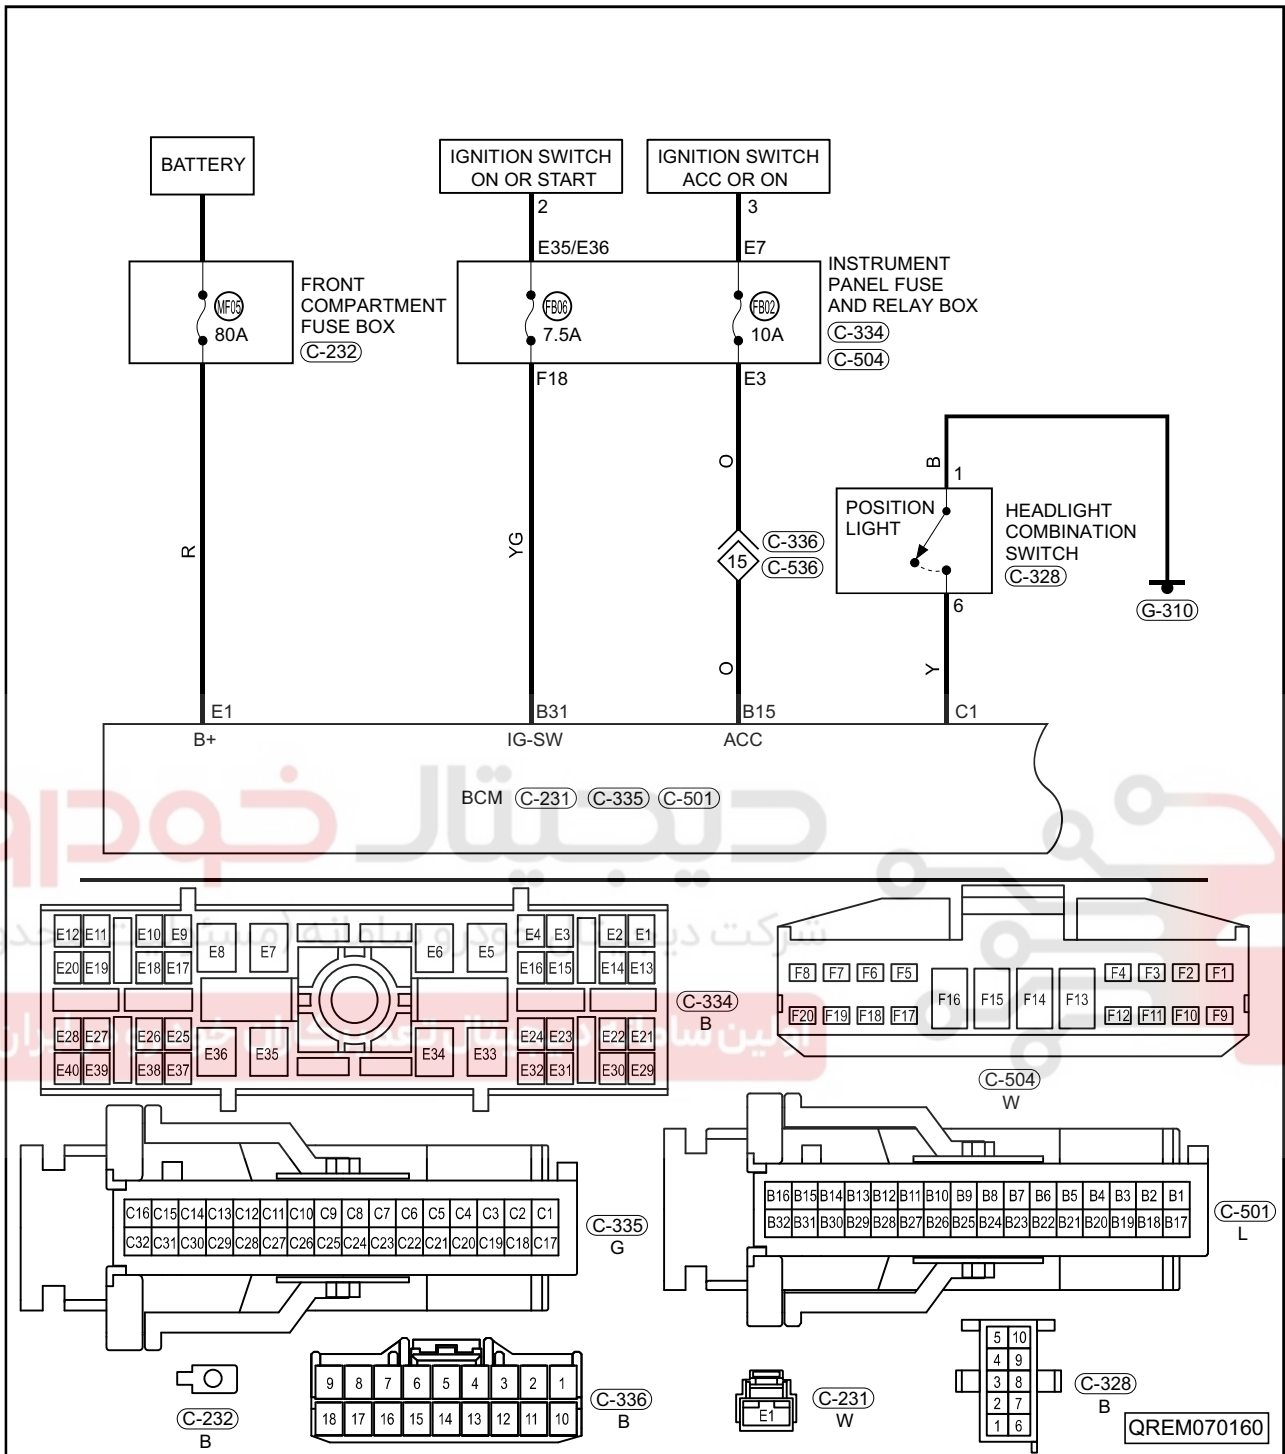

Position lamp and license plate lamp (page 1)

Position lamp and license plate lamp (page 2)

\*1: For A13AFL model  
\*2: For A13FL model

C-502  
W

C-125  
B

C-110  
B

C-517<sup>\*2</sup> C-532<sup>\*2</sup>  
W W

C-517<sup>\*1</sup> C-532<sup>\*1</sup>  
W W

C-511  
W

C-518  
W

C-603  
W

C-604  
W

F1  
C-308  
B

QREM070170