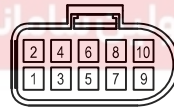

Position lamp and license plate lamp (page 1)

Position lamp and license plate lamp (page 2)

\*1: For A13AFL model  
\*2: For A13FL model

C-502  
W

C-125  
B

C-110  
B

C-517<sup>\*2</sup> C-532<sup>\*2</sup>  
W W