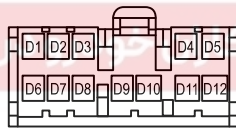

Position lamp and license plate lamp (page 1)

Position lamp and license plate lamp (page 2)

\*1: For A13AFL model  
\*2: For A13FL model

C-502  
W

C-125  
B

C-110  
B

C-517<sup>\*2</sup> C-532<sup>\*2</sup>  
W W

C-517<sup>\*1</sup> C-532<sup>\*1</sup>  
W W

C-511  
W

C-518  
W

C-603  
W

C-604  
W

F1  
C-308  
B

QREM070170