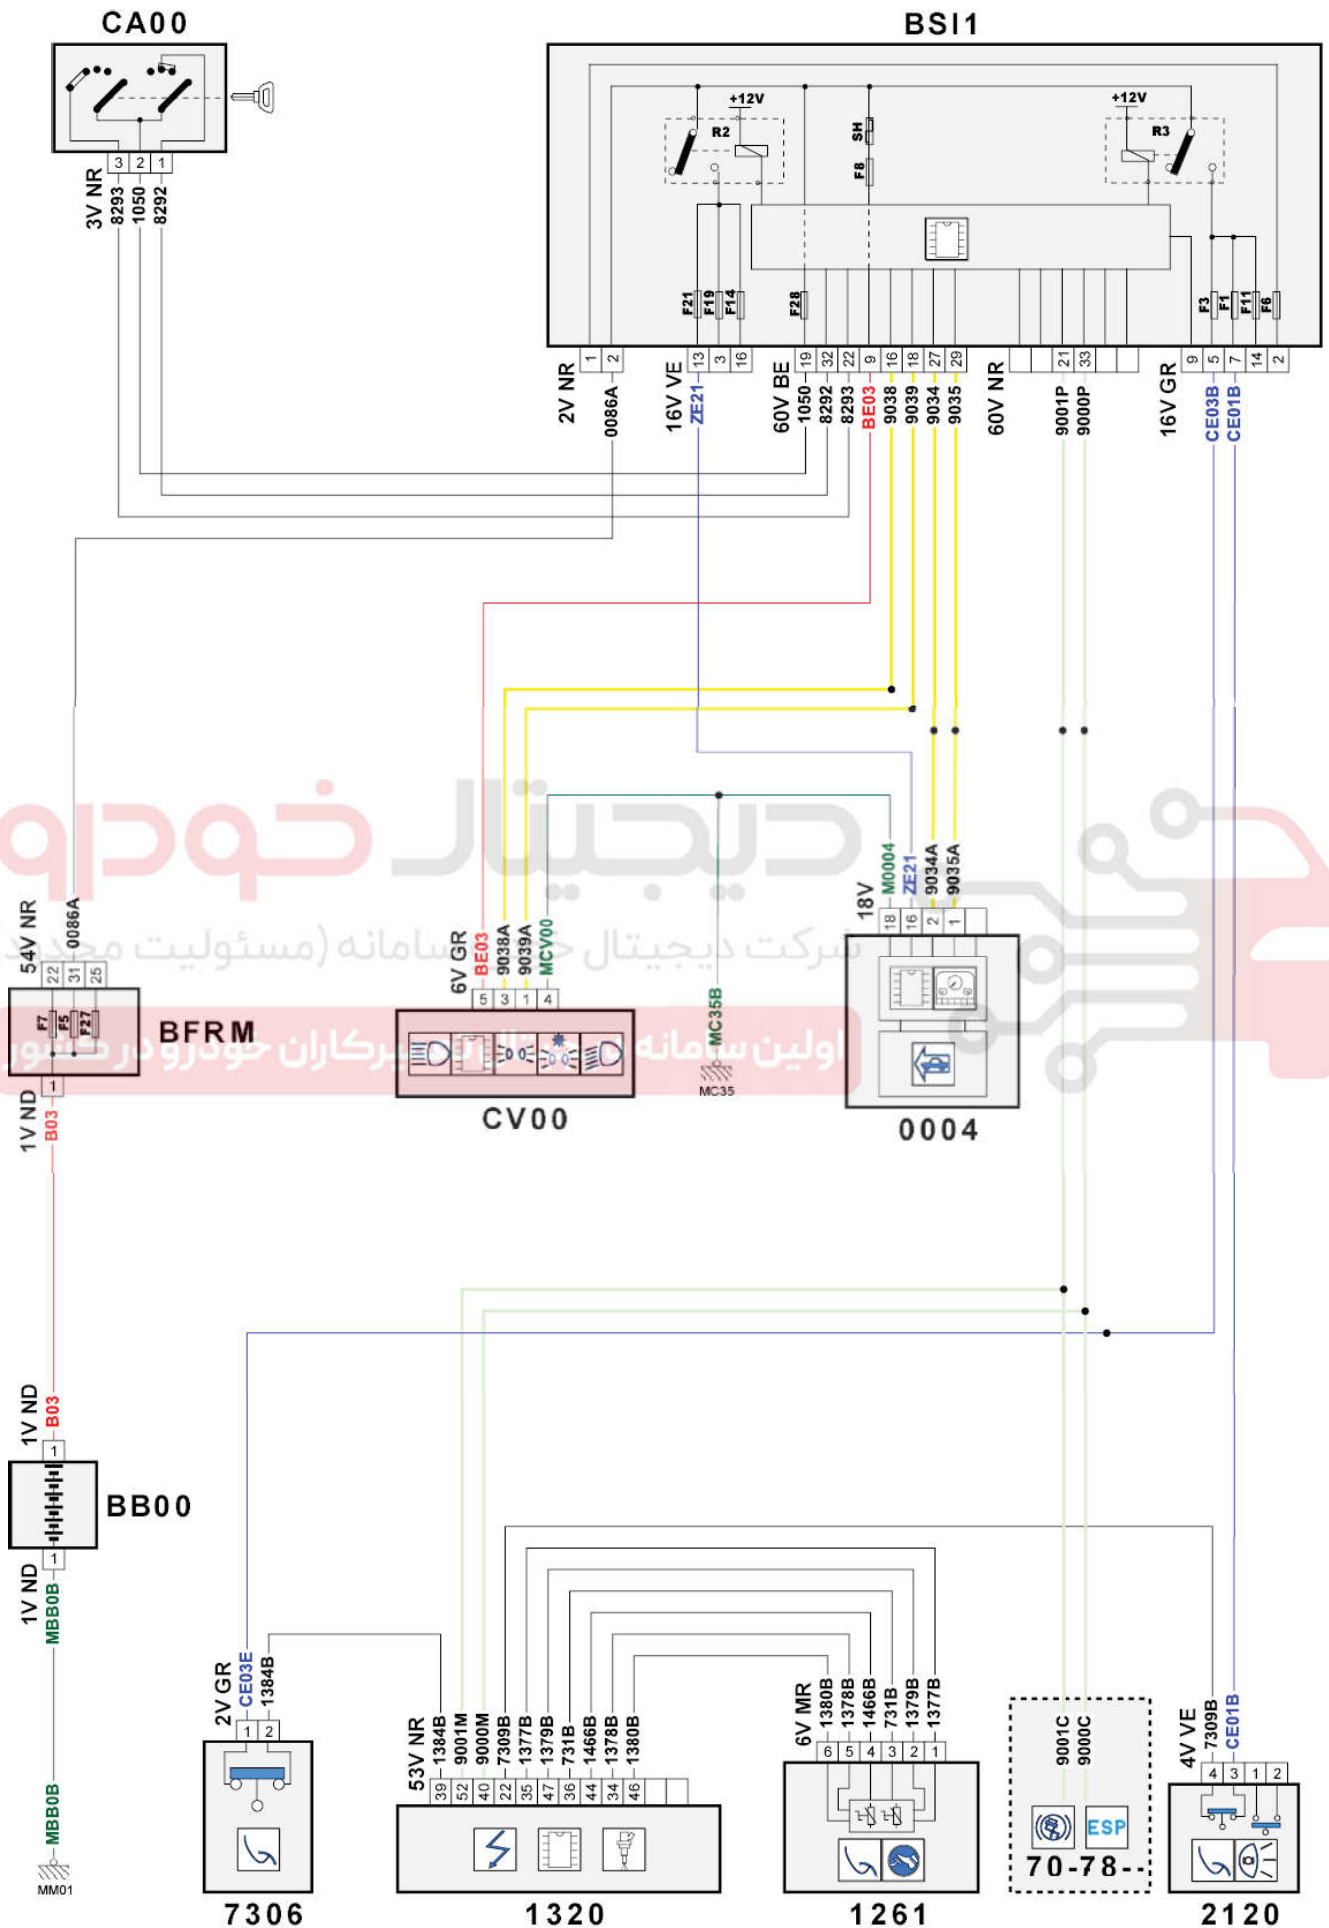

Cruise Control/Speed Limiter

Cruise Control/Speed Limiter

| item code | description | information |
|-----------|-------------|---|
| 0004 | null | / instrument panel |
| 1261 | null | accelerator pedal position sensor / |
| 1320 | null | engine ECU / |
| 2120 | null | dual function brake switch / |
| 7306 | null | cruise control safety switch (clutch) |
| 7800 | null | calculateur controle de stabilite |
| BB00 | null | ancillaries battery |
| BFRM | null | engine fuse and relay box |
| BSI1 | null | built-in systems interface |
| CA00 | null | ignition switch |
| CV00 | null | control under the steering wheel |
| E900A | null | crimp one information (or equipotential 276A) wire |
| E900B | null | crimp one information (or equipotential 900B) wire |
| E901A | null | crimp one information (or equipotential 901A) wire |
| E901B | null | crimp one information (or equipotential 901B) wire |
| E934 | null | crimp one information (or equipotential 934) wire |
| E935 | null | crimp one information (or equipotential 935) wire |
| E938 | null | crimp one information (or equipotential 938) wire |
| E939 | null | crimp one information (or equipotential 939) wire |
| EC03A | null | splice of an "ignition +" protected by fuse no. 03A |
| EM35B | null | crimp earth (earth point number 35B) |
| MC35 | null | body earth point number 35 |
| MM01 | null | engine earth point number 01 |