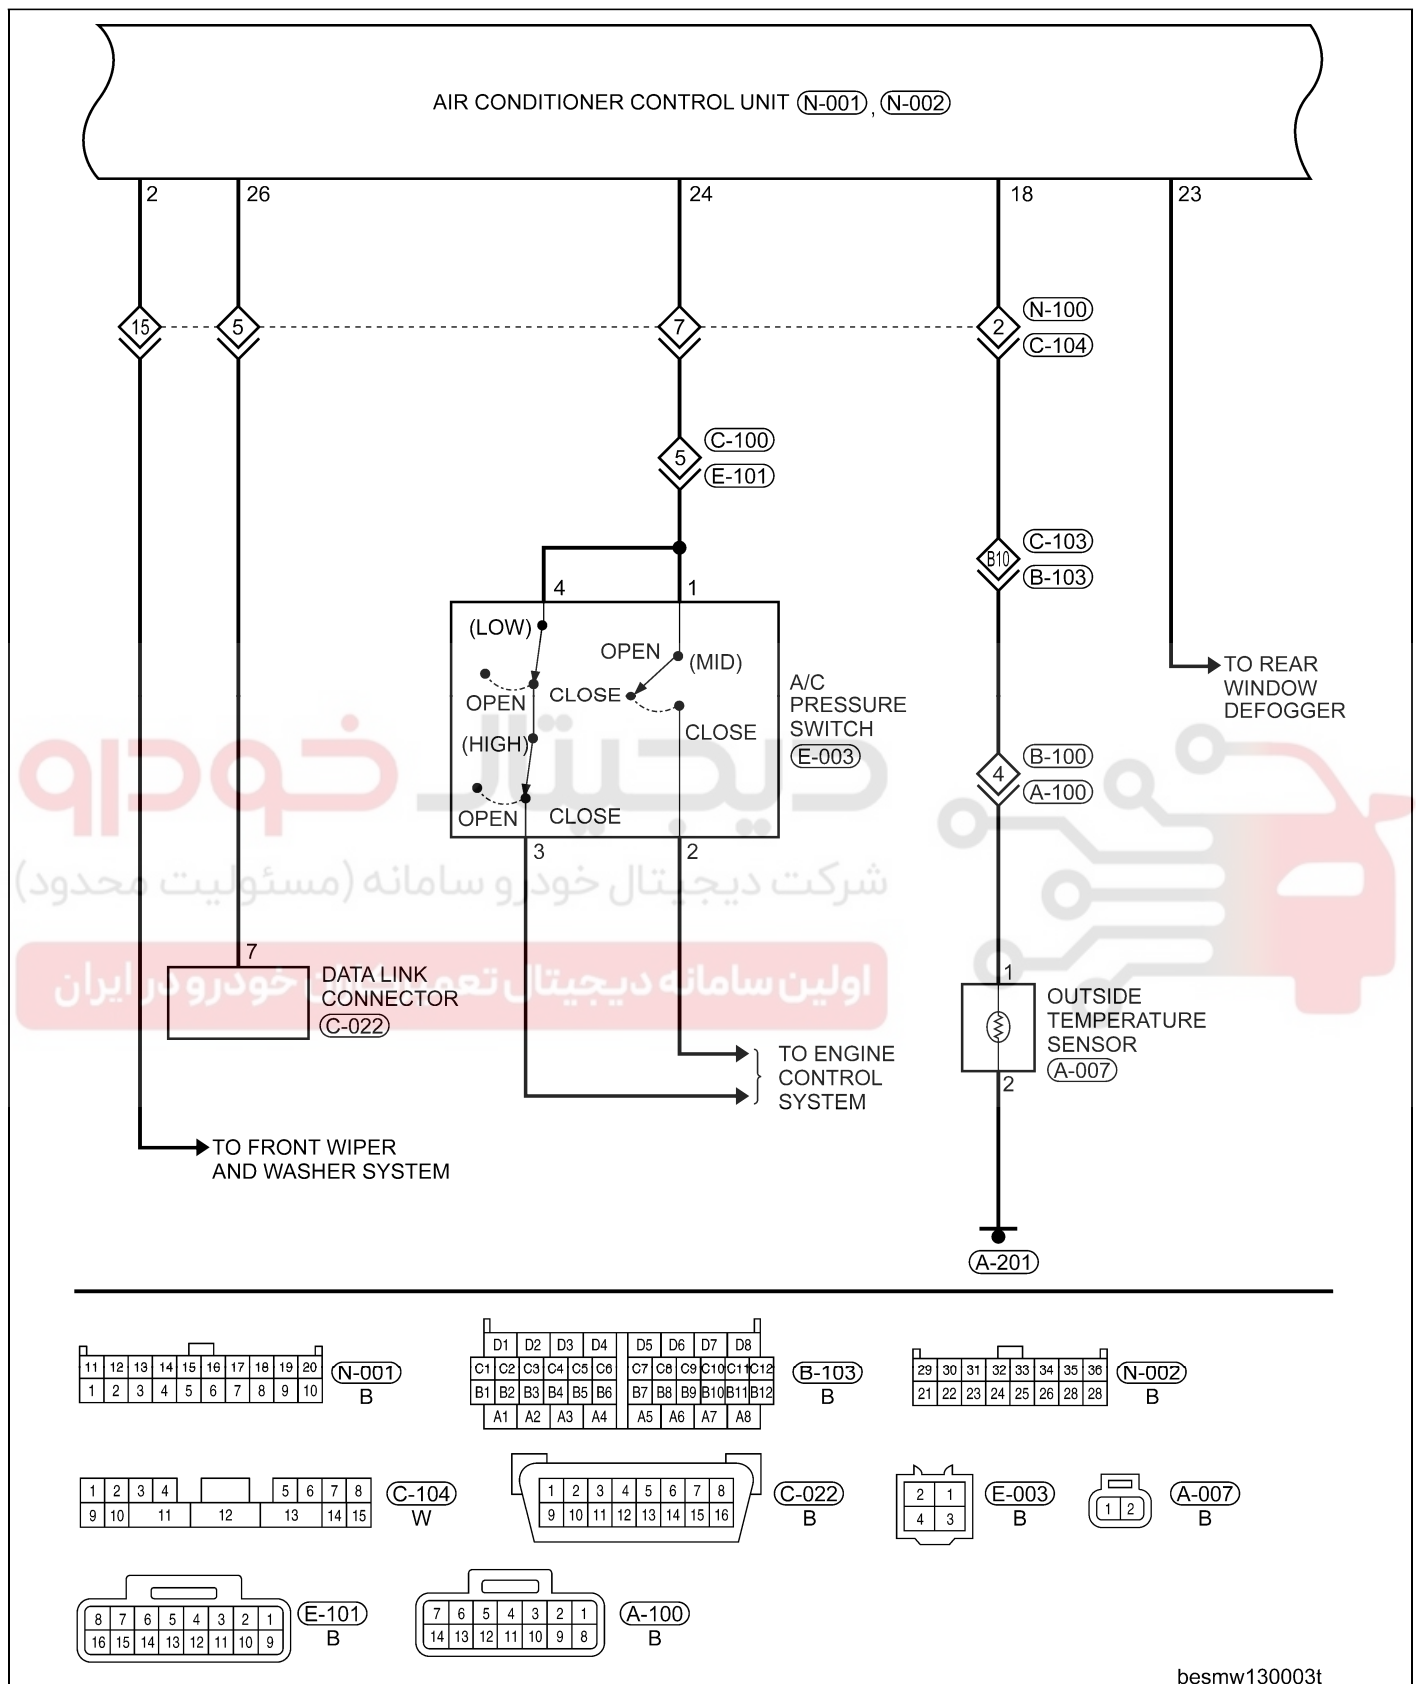

GENERAL INFORMATION

Electrical Schematics

Automatic Temperature Control System (Page 1 of 5)

GENERAL INFORMATION

Automatic Temperature Control System (Page 2 of 5)

besmw130002t

GENERAL INFORMATION

Automatic Temperature Control System (Page 3 of 5)

GENERAL INFORMATION

Automatic Temperature Control System (Page 4 of 5)

Automatic Temperature Control System (Page 5 of 5)