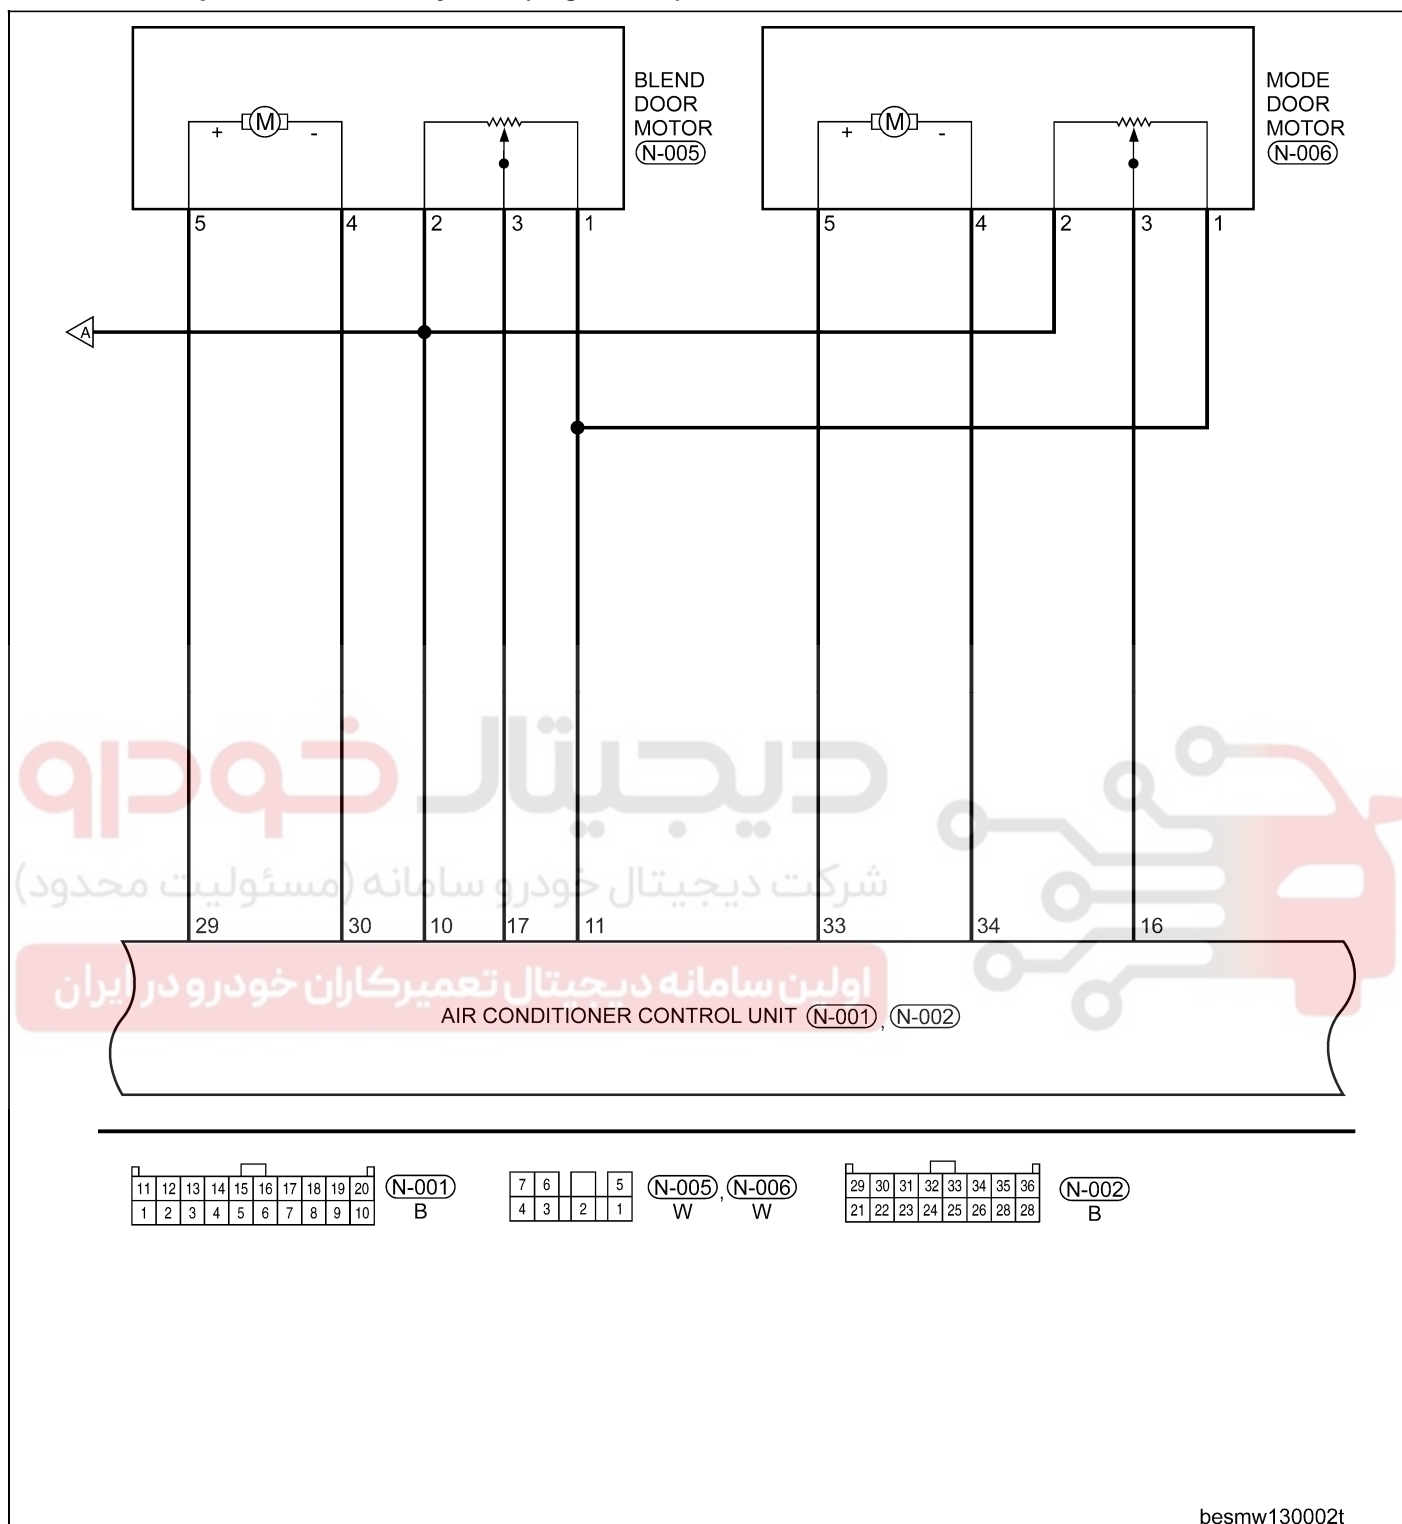

GENERAL INFORMATION

Electrical Schematics

Automatic Temperature Control System (Page 1 of 5)

GENERAL INFORMATION

Automatic Temperature Control System (Page 2 of 5)

besmw130002t

GENERAL INFORMATION

Automatic Temperature Control System (Page 3 of 5)