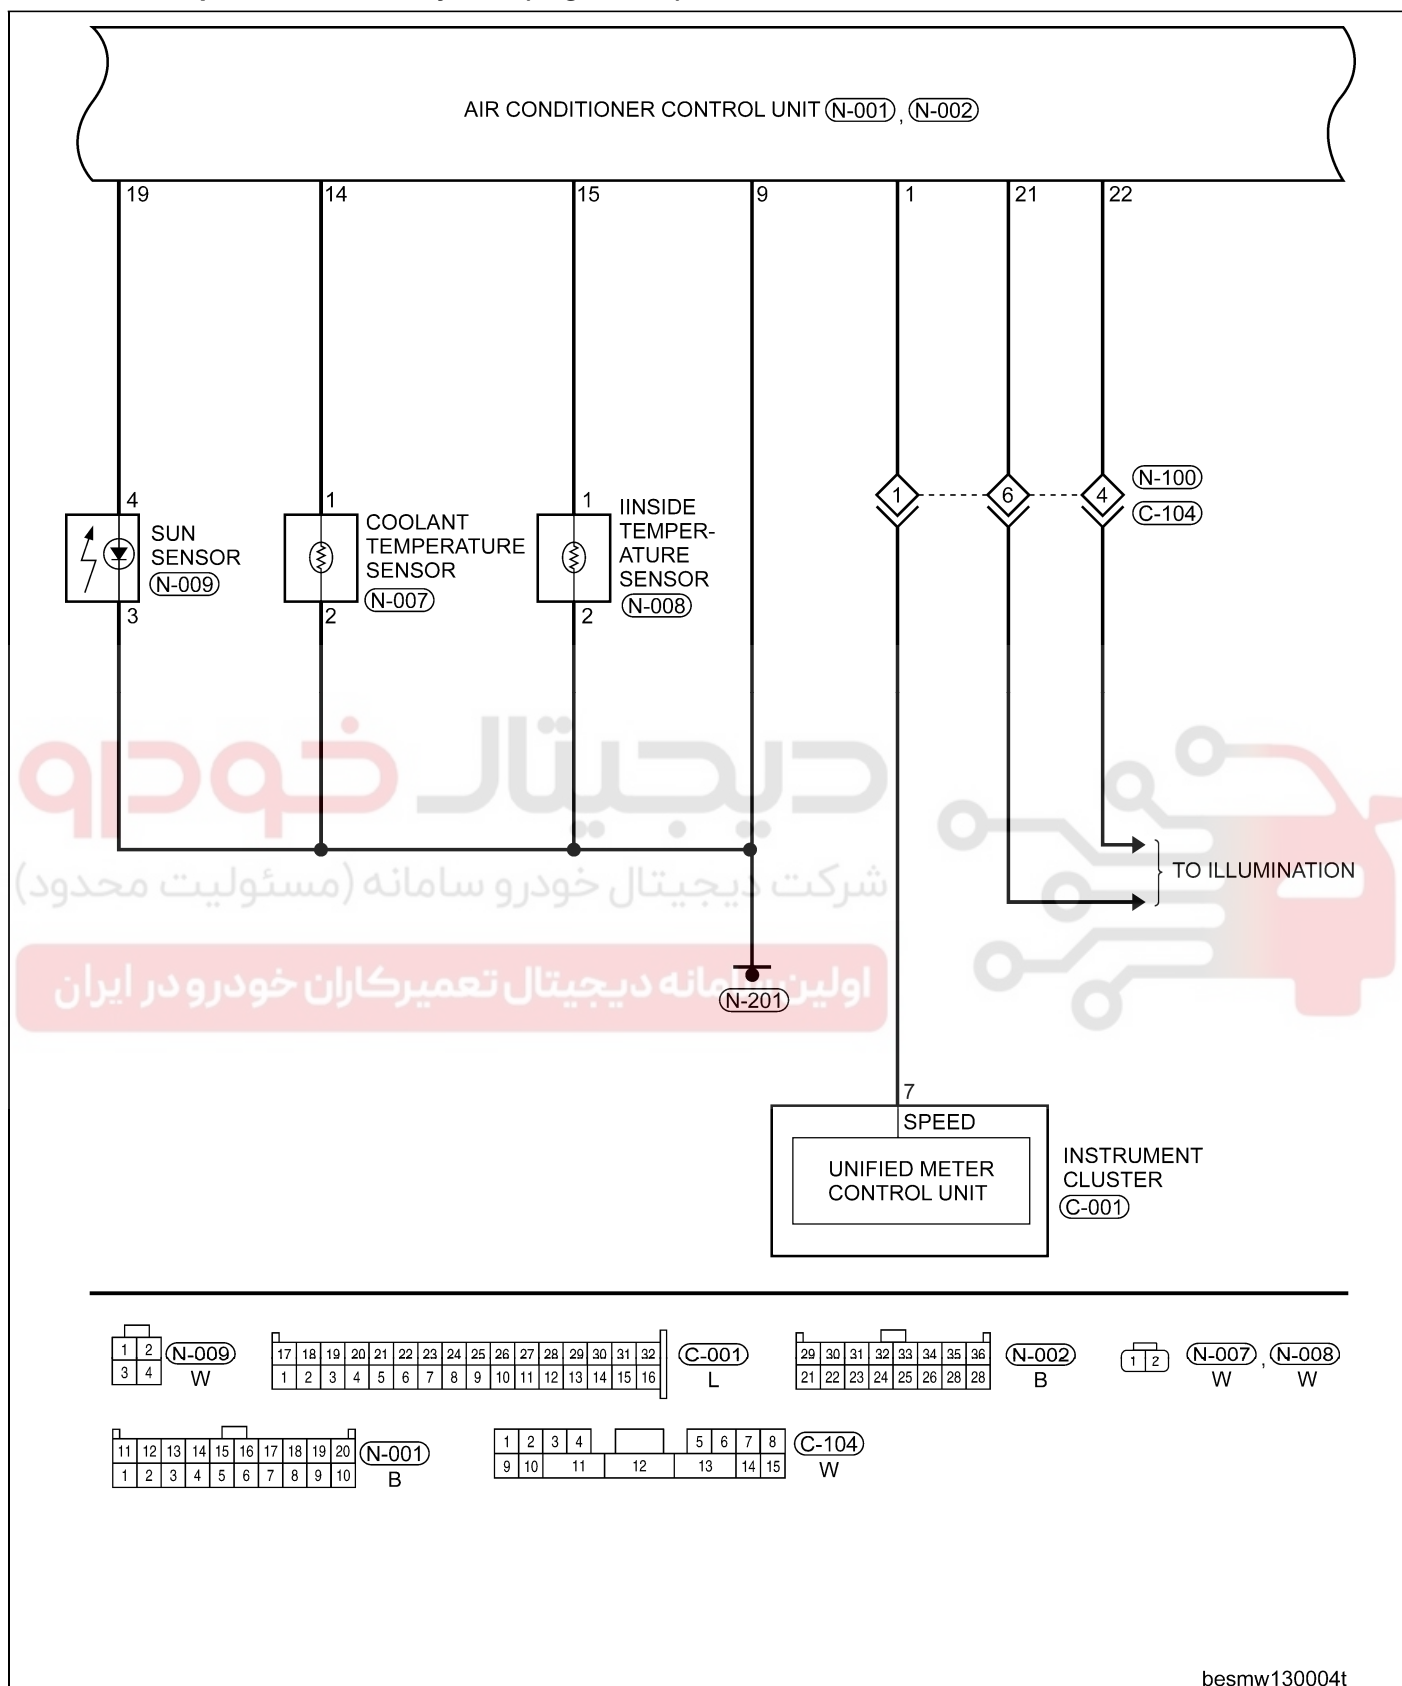

GENERAL INFORMATION

Electrical Schematics

Automatic Temperature Control System (Page 1 of 5)

GENERAL INFORMATION

Automatic Temperature Control System (Page 2 of 5)

besmw130002t

GENERAL INFORMATION

Automatic Temperature Control System (Page 3 of 5)

GENERAL INFORMATION

Automatic Temperature Control System (Page 4 of 5)

Automatic Temperature Control System (Page 5 of 5)