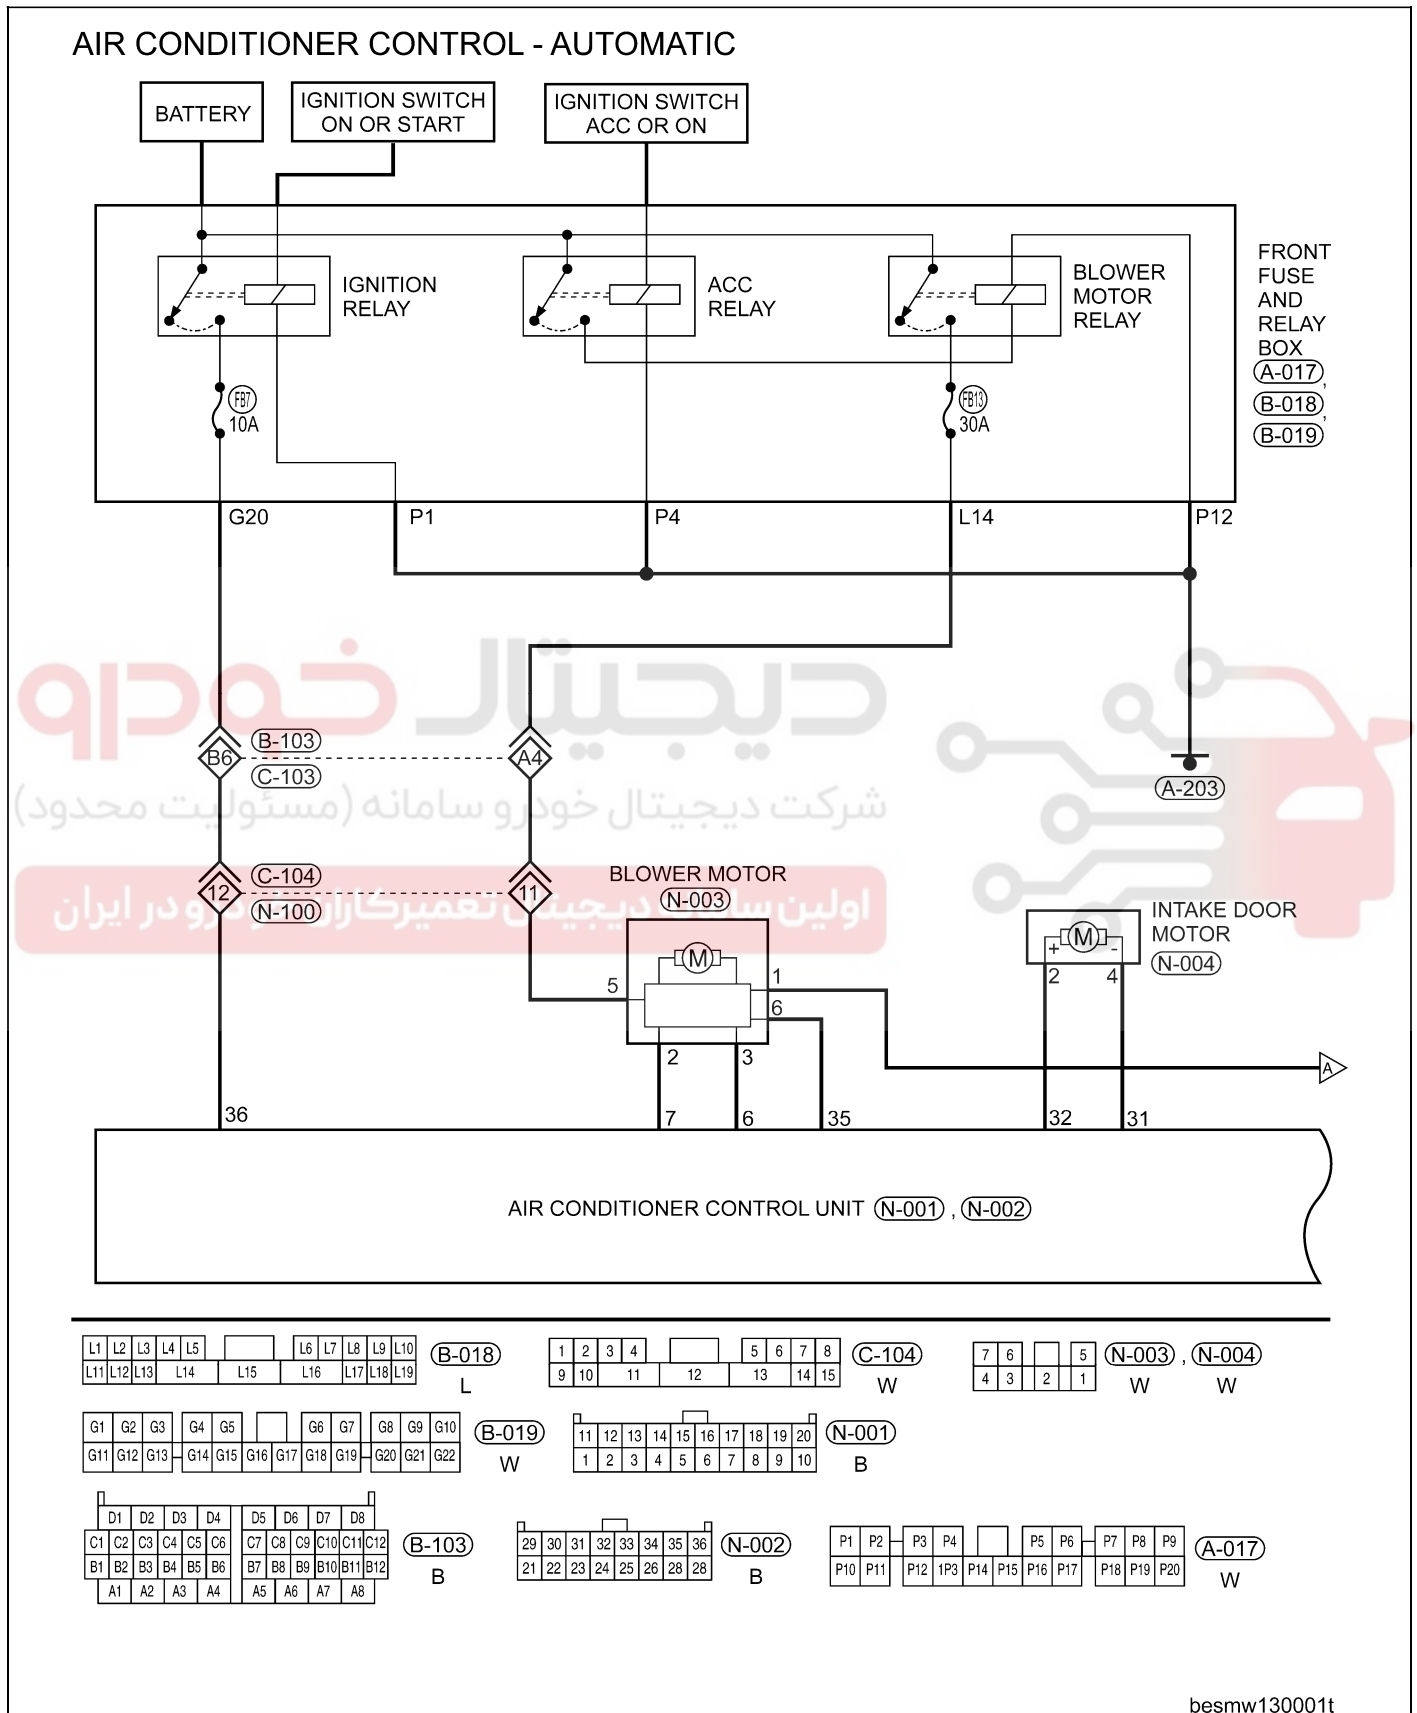

GENERAL INFORMATION

Electrical Schematics

Automatic Temperature Control System (Page 1 of 5)

GENERAL INFORMATION

Automatic Temperature Control System (Page 2 of 5)

besmw130002t

GENERAL INFORMATION

Automatic Temperature Control System (Page 3 of 5)