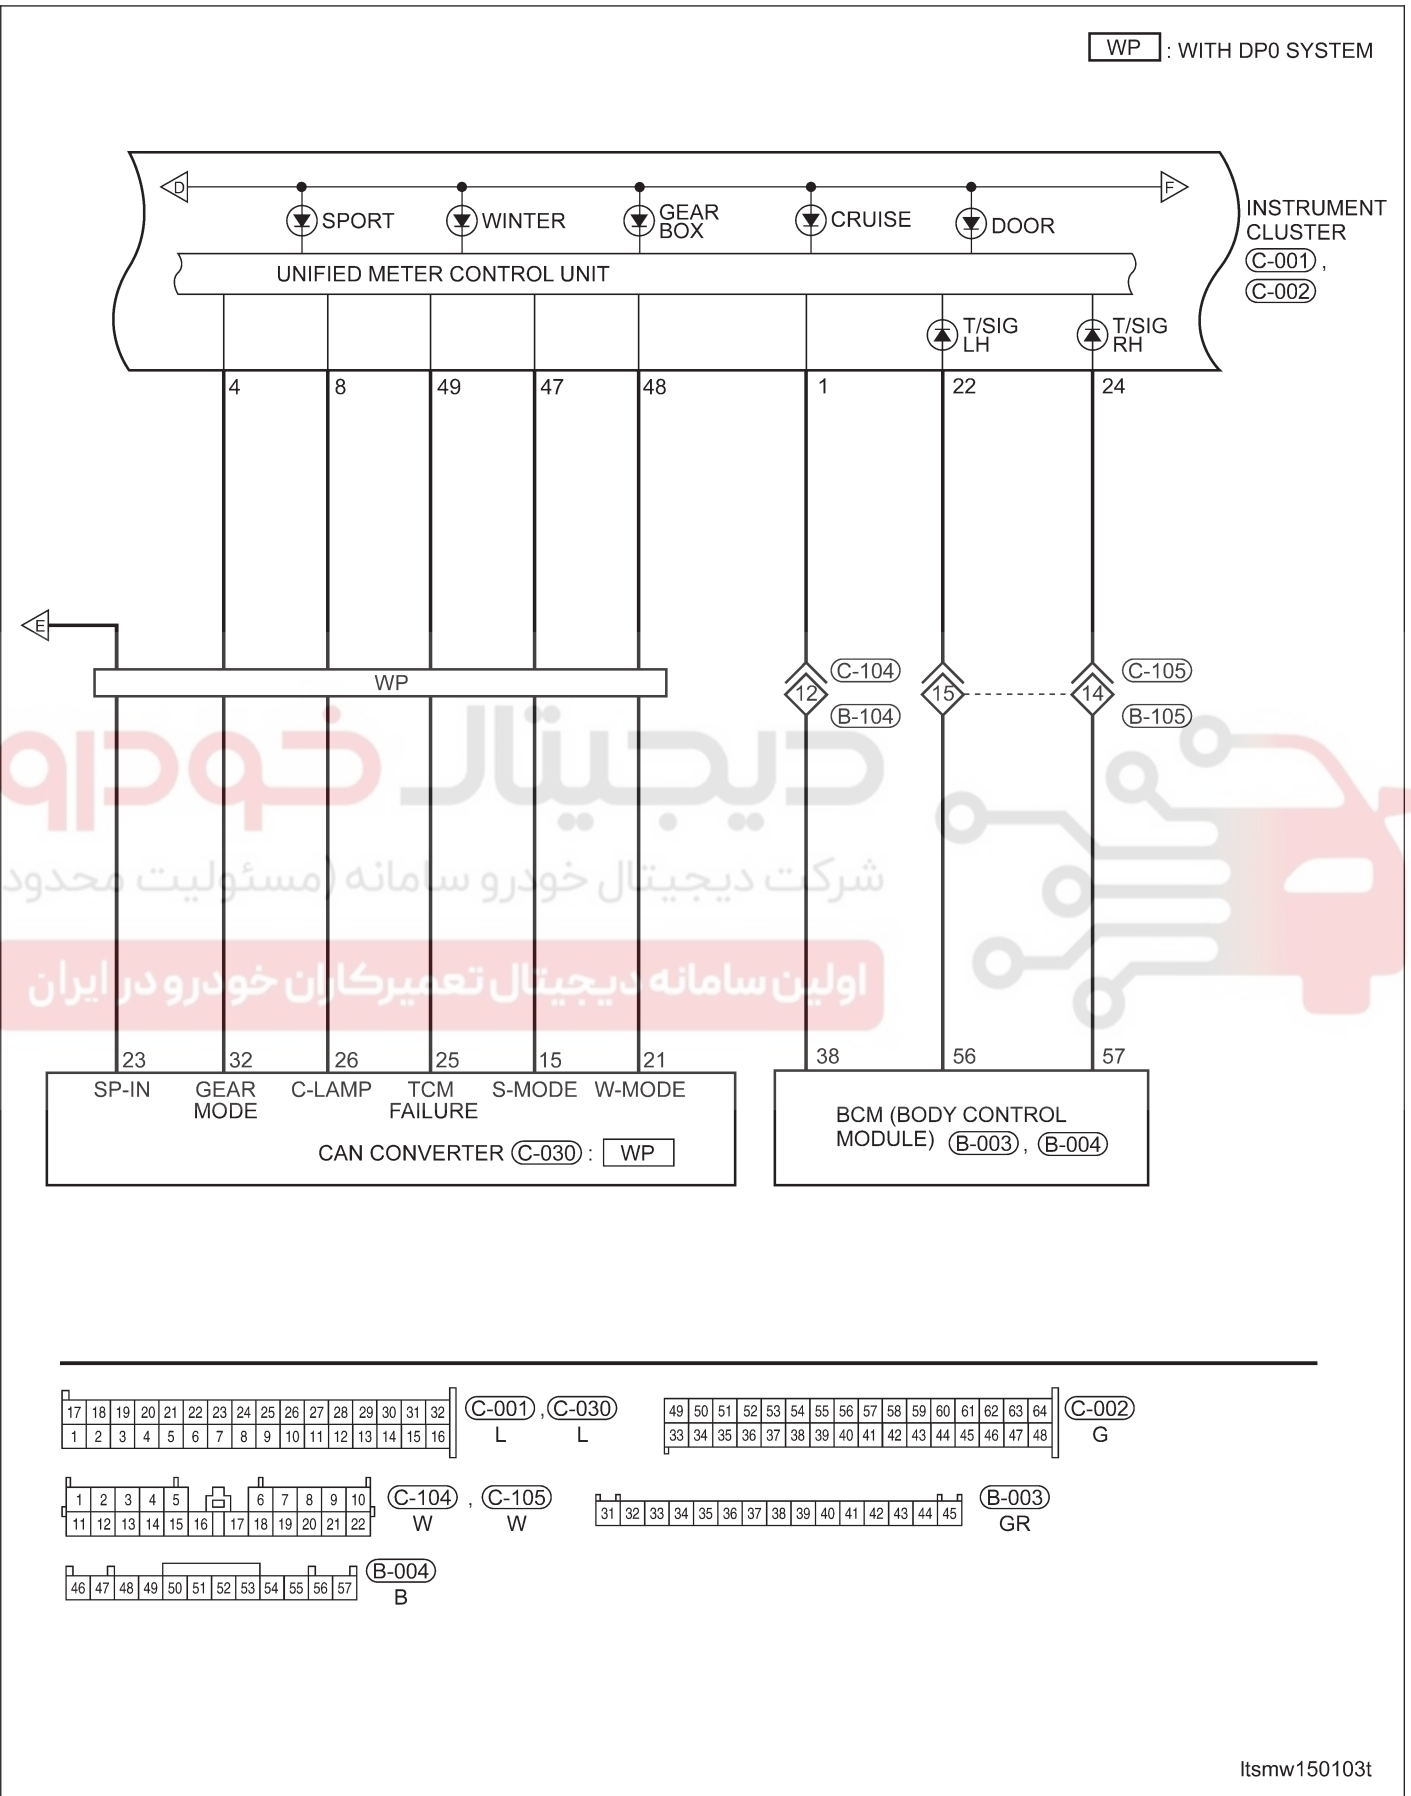

INSTRUMENT CLUSTER

Instrument Cluster (Page 3 of 8)

Istmw150102t

INSTRUMENT CLUSTER

Instrument Cluster (Page 4 of 8)

INSTRUMENT CLUSTER

Instrument Cluster (Page 5 of 8)

W1 : WITH 1.6L - 1.8L ENGINE SYSTEM  
 W2 : WITH 2.0L - 2.4L ENGINE SYSTEM

Istmw150104t

INSTRUMENT CLUSTER

Instrument Cluster (Page 6 of 8)

AE : WITH ACTECO ENGINE SYSTEM

ME : WITH MITSUBISHI 2.4L ENGINE SYSTEM