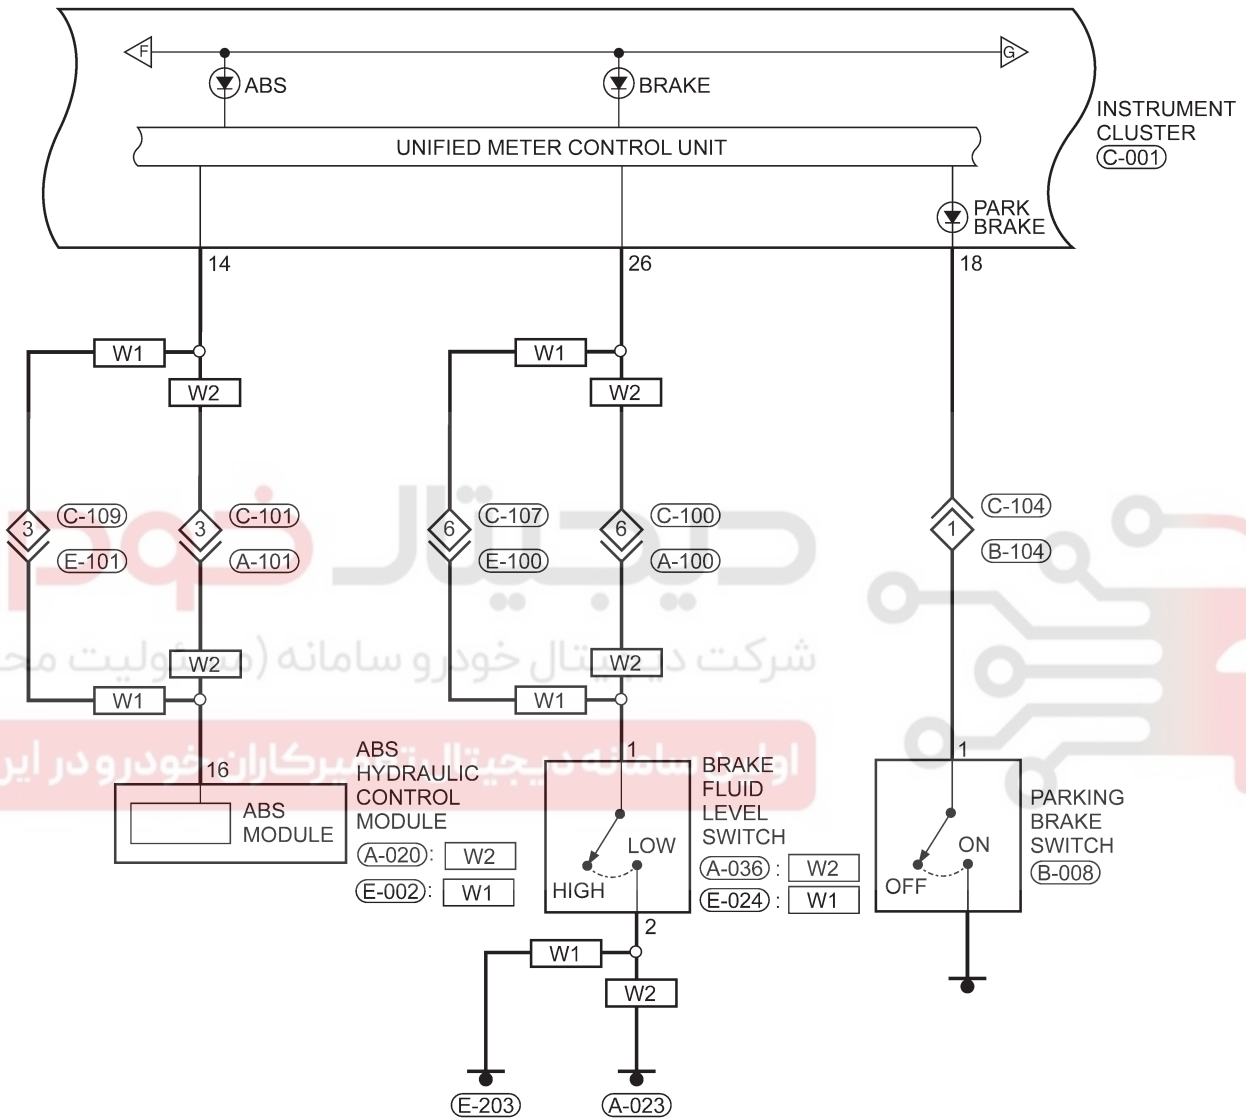

INSTRUMENT CLUSTER

Instrument Cluster (Page 3 of 8)

Istmw150102t

INSTRUMENT CLUSTER

Instrument Cluster (Page 4 of 8)

INSTRUMENT CLUSTER

Instrument Cluster (Page 5 of 8)

W1 : WITH 1.6L - 1.8L ENGINE SYSTEM  
 W2 : WITH 2.0L - 2.4L ENGINE SYSTEM

Istmw150104t

INSTRUMENT CLUSTER

Instrument Cluster (Page 6 of 8)

AE : WITH ACTECO ENGINE SYSTEM

ME : WITH MITSUBISHI 2.4L ENGINE SYSTEM