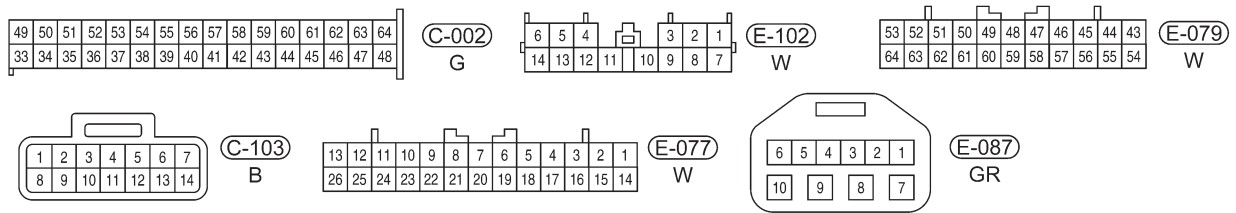

INSTRUMENT CLUSTER

Instrument Cluster (Page 3 of 8)

Istmw150102t

INSTRUMENT CLUSTER

Instrument Cluster (Page 4 of 8)

INSTRUMENT CLUSTER

Instrument Cluster (Page 5 of 8)

W1 : WITH 1.6L - 1.8L ENGINE SYSTEM  
 W2 : WITH 2.0L - 2.4L ENGINE SYSTEM