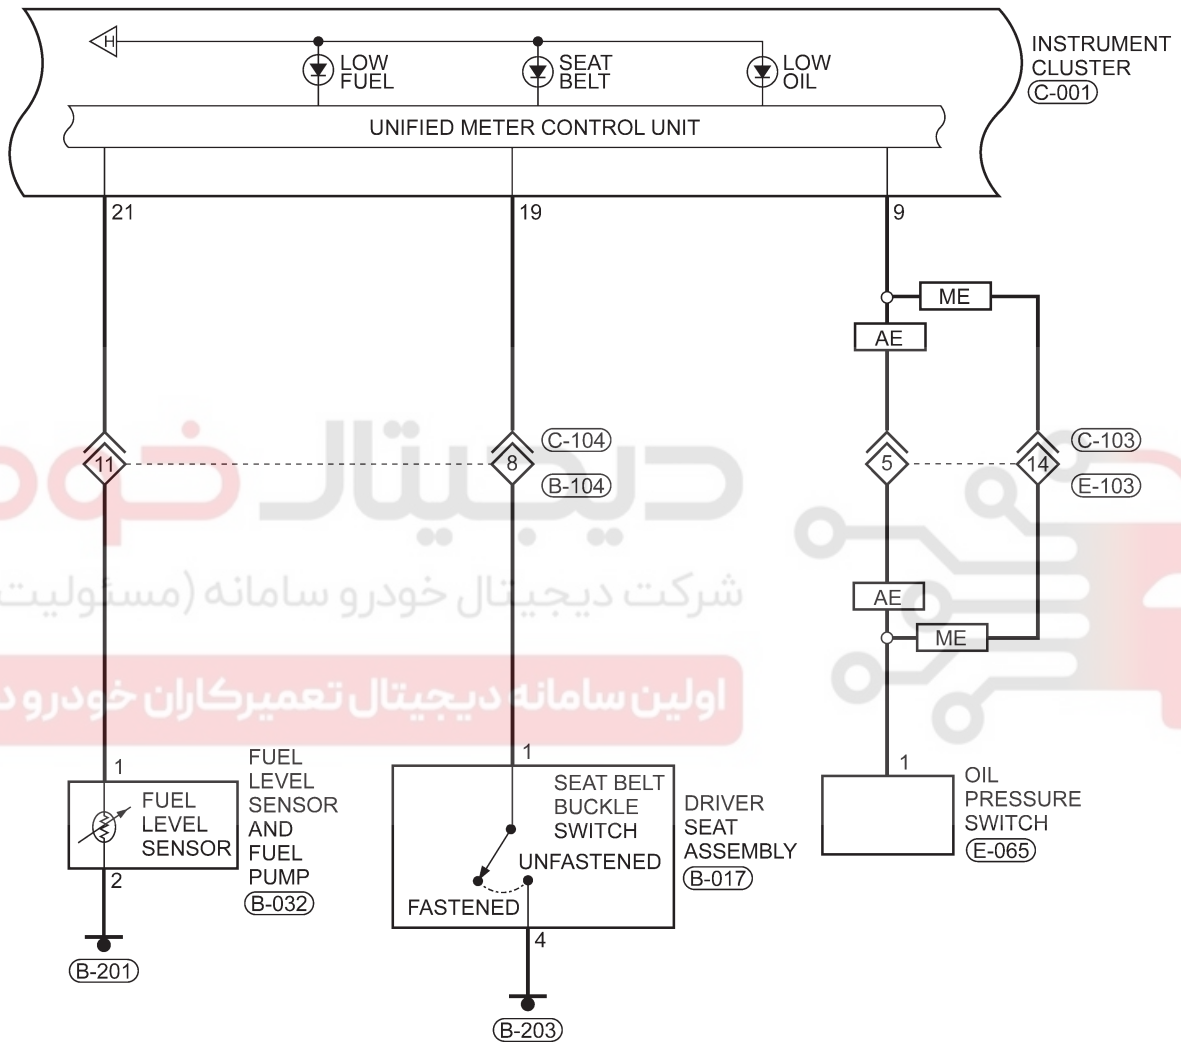

Istmw150104t

INSTRUMENT CLUSTER

Instrument Cluster (Page 6 of 8)

AE : WITH ACTECO ENGINE SYSTEM

ME : WITH MITSUBISHI 2.4L ENGINE SYSTEM

### INSTRUMENT CLUSTER

Instrument Cluster (Page 7 of 8)

**AE** : WITH ACTECO ENGINE SYSTEM

**ME** : WITH MITSUBISHI 2.4L ENGINE SYSTEM