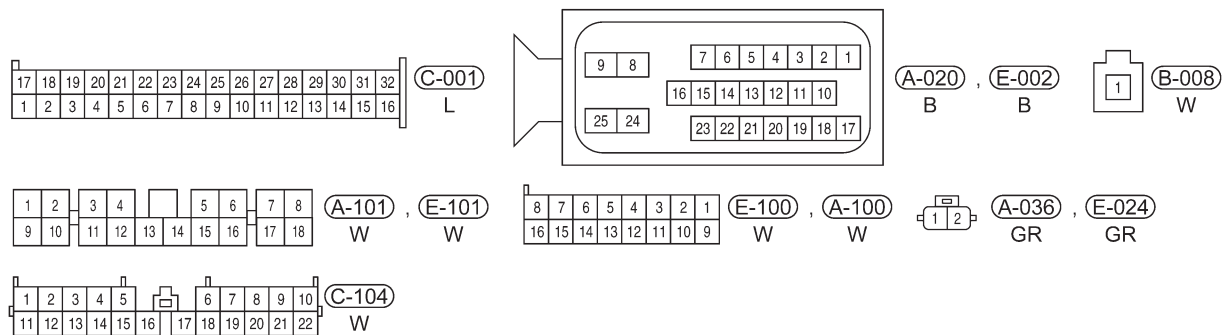

INSTRUMENT CLUSTER

Instrument Cluster (Page 3 of 8)

Istmw150102t

INSTRUMENT CLUSTER

Instrument Cluster (Page 4 of 8)

INSTRUMENT CLUSTER

Instrument Cluster (Page 5 of 8)

W1 : WITH 1.6L - 1.8L ENGINE SYSTEM  
 W2 : WITH 2.0L - 2.4L ENGINE SYSTEM