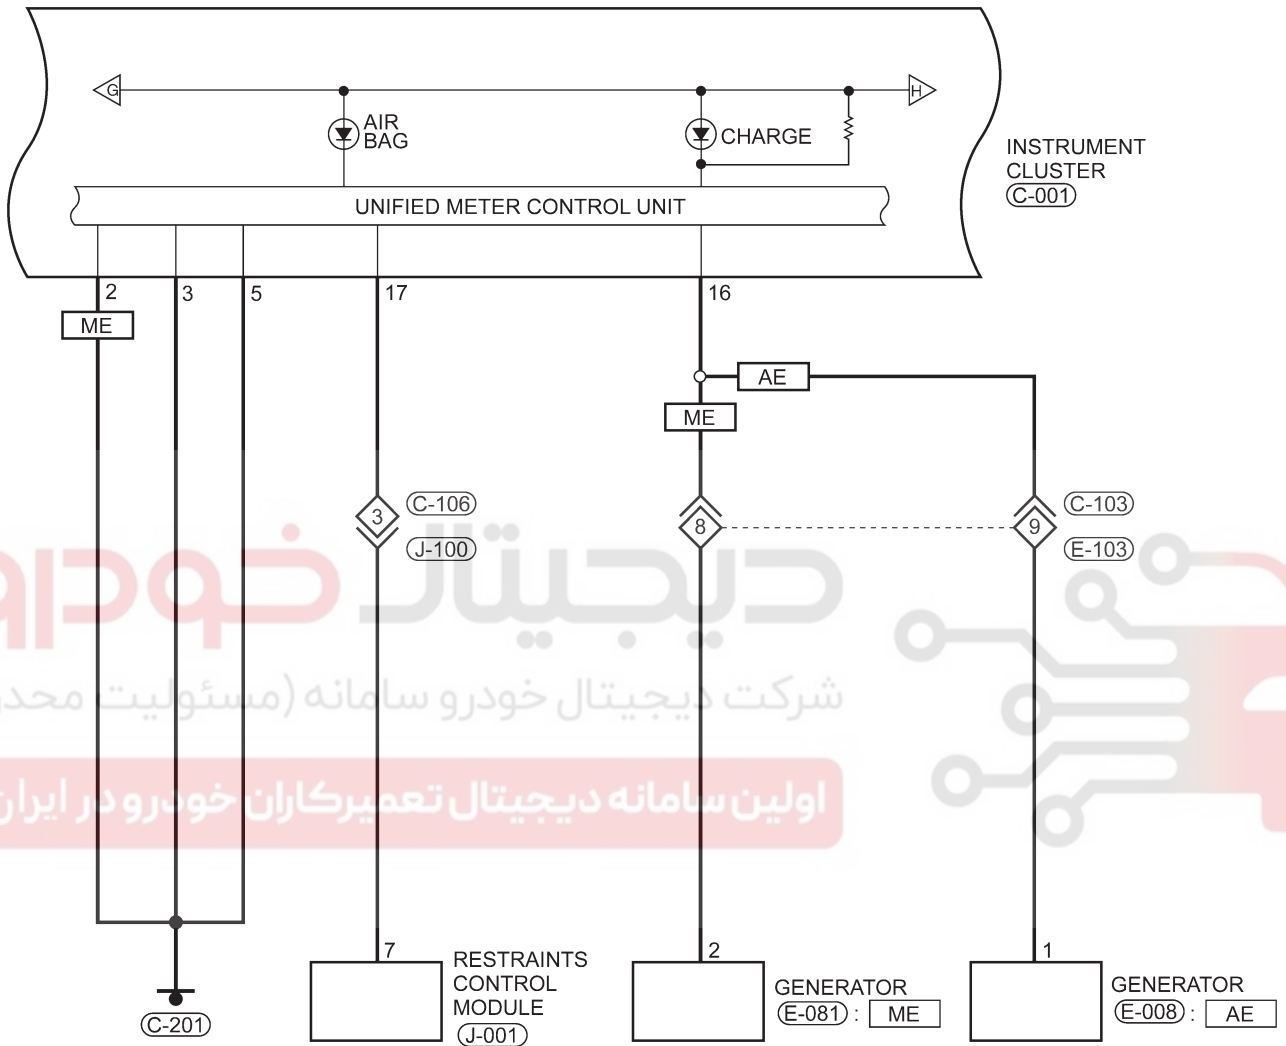

INSTRUMENT CLUSTER

Instrument Cluster (Page 3 of 8)

Istmw150102t

INSTRUMENT CLUSTER

Instrument Cluster (Page 4 of 8)

INSTRUMENT CLUSTER

Instrument Cluster (Page 5 of 8)

W1 : WITH 1.6L - 1.8L ENGINE SYSTEM  
 W2 : WITH 2.0L - 2.4L ENGINE SYSTEM

Istmw150104t

INSTRUMENT CLUSTER

Instrument Cluster (Page 6 of 8)

AE : WITH ACTECO ENGINE SYSTEM

ME : WITH MITSUBISHI 2.4L ENGINE SYSTEM