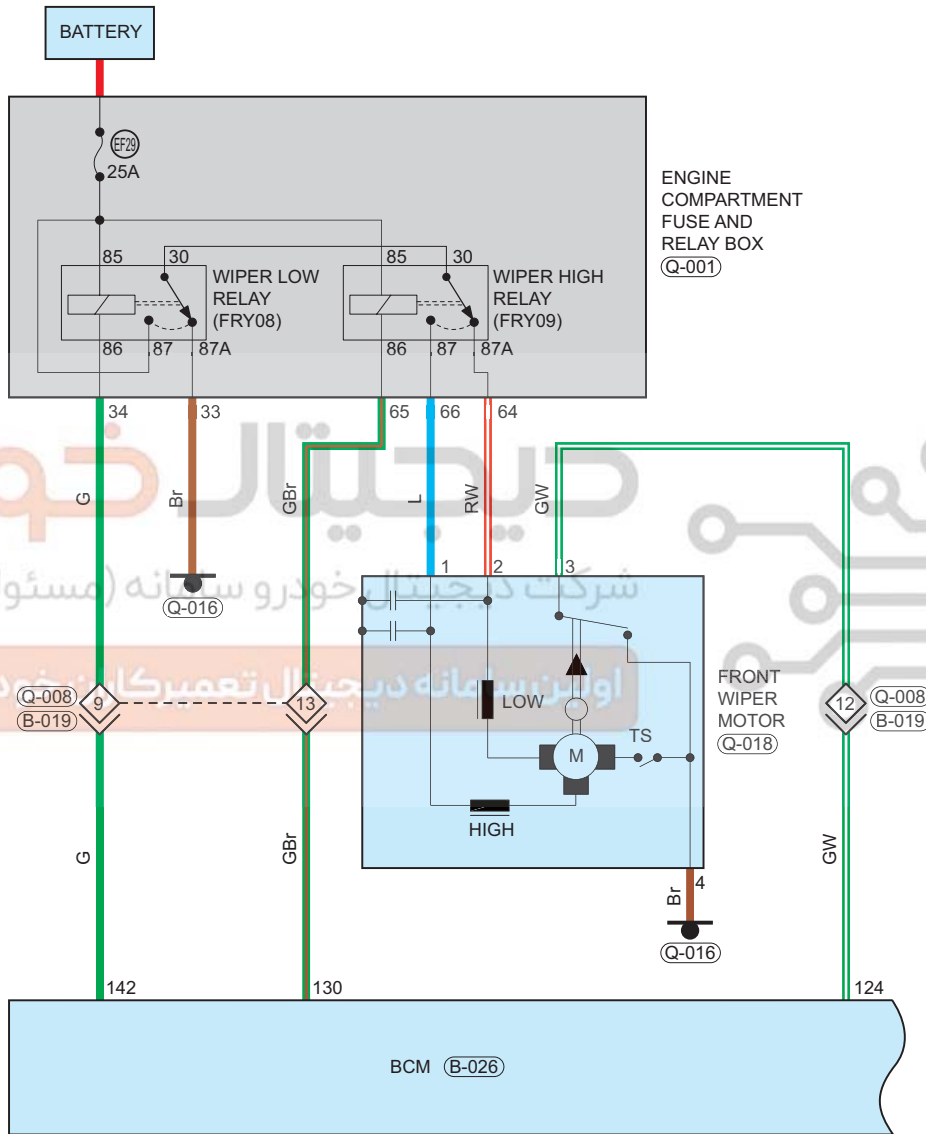

# Wiper and Washer

Circuit Diagram (Page 1 of 3)

09

**Parts Location**

Connector Code	See Page	Connector Code	See Page	Connector Code	See Page
Q-001	08-6	Q-016	08-6	Q-018	08-6
B-026	08-16				

**Fuse and Relay**

Fuse/Relay	See Page	Fuse and Relay Box
EF29	06-2	Engine Compartment Fuse and Relay Box
Wiper Low Relay (FRY08)	06-2	Engine Compartment Fuse and Relay Box
Wiper High Relay (FRY09)	06-2	Engine Compartment Fuse and Relay Box

**Location of Junction Connector**

Connector Code	See Page	Connector Code	See Page	Connector Code	See Page
B-019, Q-008	08-16				

**Form of Connector**

Connector Code	See Page	Connector Code	See Page	Connector Code	See Page
Q-001	12-16	Q-016	12-16	Q-018	12-16
B-026	12-8	B-019, Q-008	12-8		

## Parts Location

Connector Code	See Page	Connector Code	See Page	Connector Code	See Page
I-015	08-12	I-010	08-12	B-026	08-16