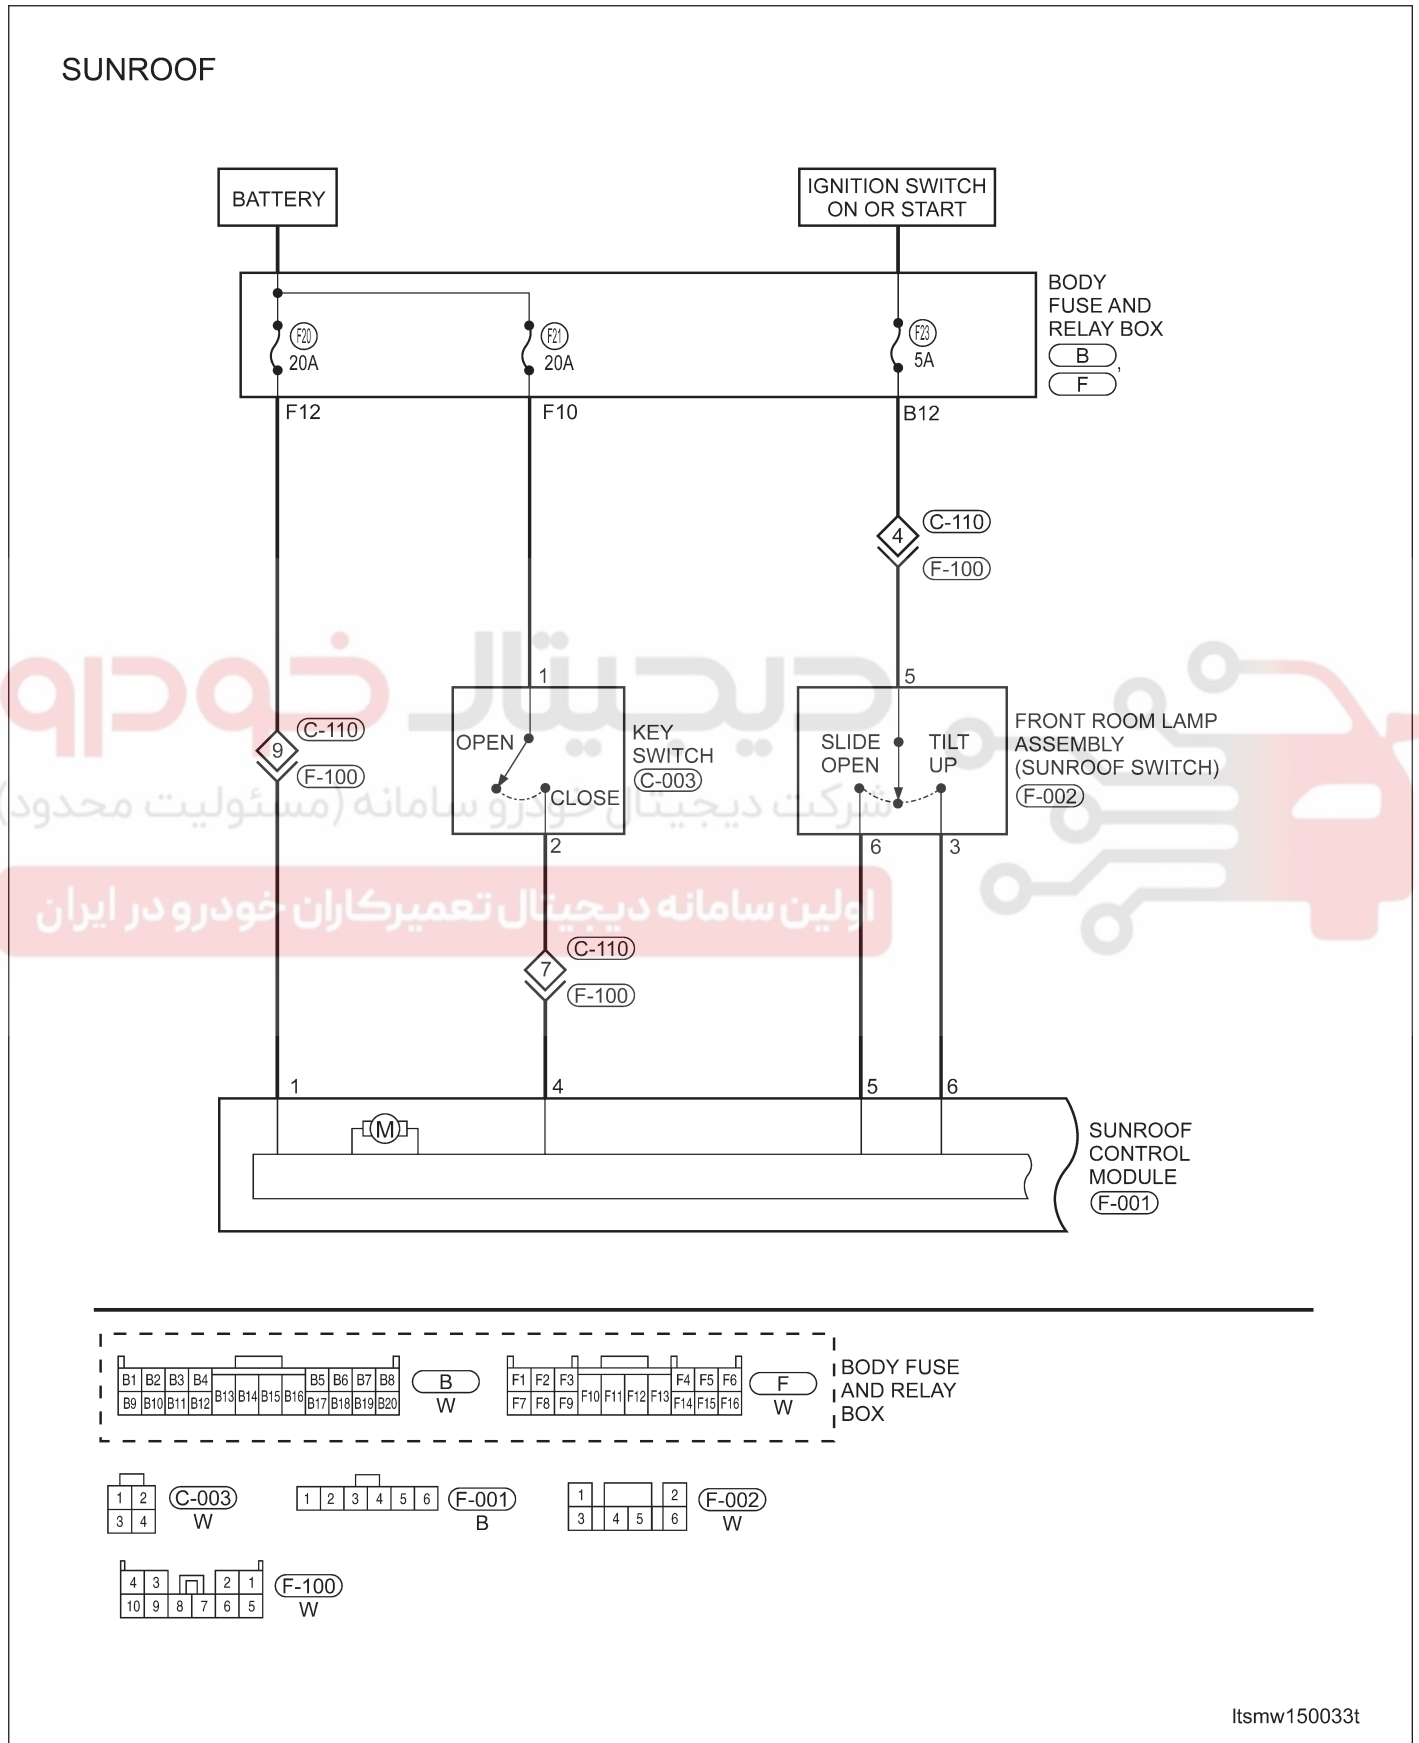

SUNROOF

Electrical Schematics

Sunroof (Page 1 of 2)

SUNROOF

Sunroof (Page 2 of 2)

WP : WITH DP0 SYSTEM

W1 : WITH 1.6-1.8L ENGINE SYSTEM

دیجیتال خودرو