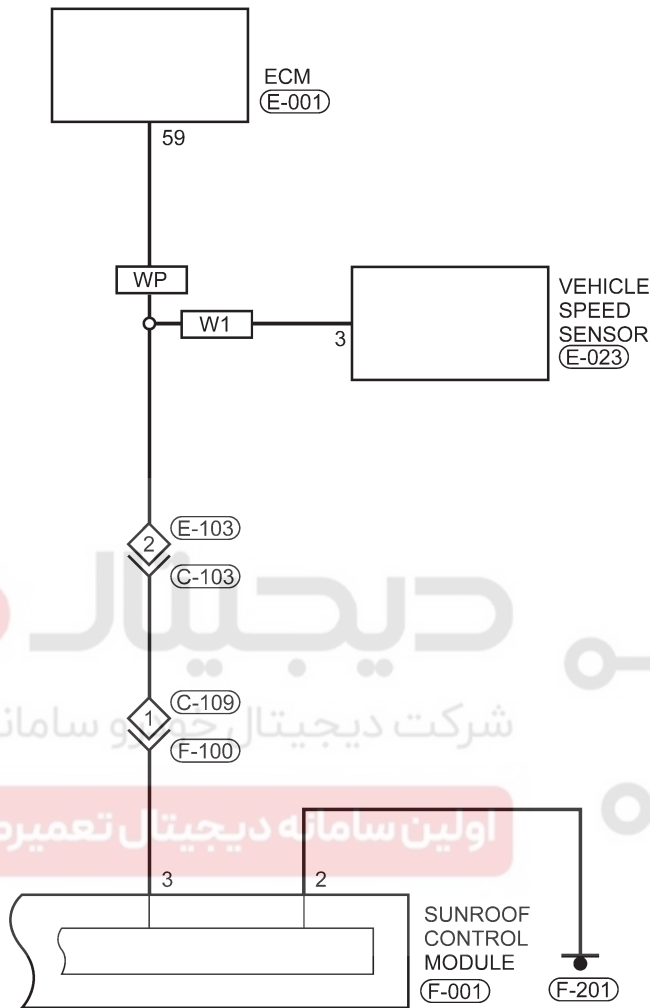

SUNROOF

Electrical Schematics

Sunroof (Page 1 of 2)

SUNROOF

Sunroof (Page 2 of 2)

WP : WITH DP0 SYSTEM

W1 : WITH 1.6-1.8L ENGINE SYSTEM

دیجیتال خودرو