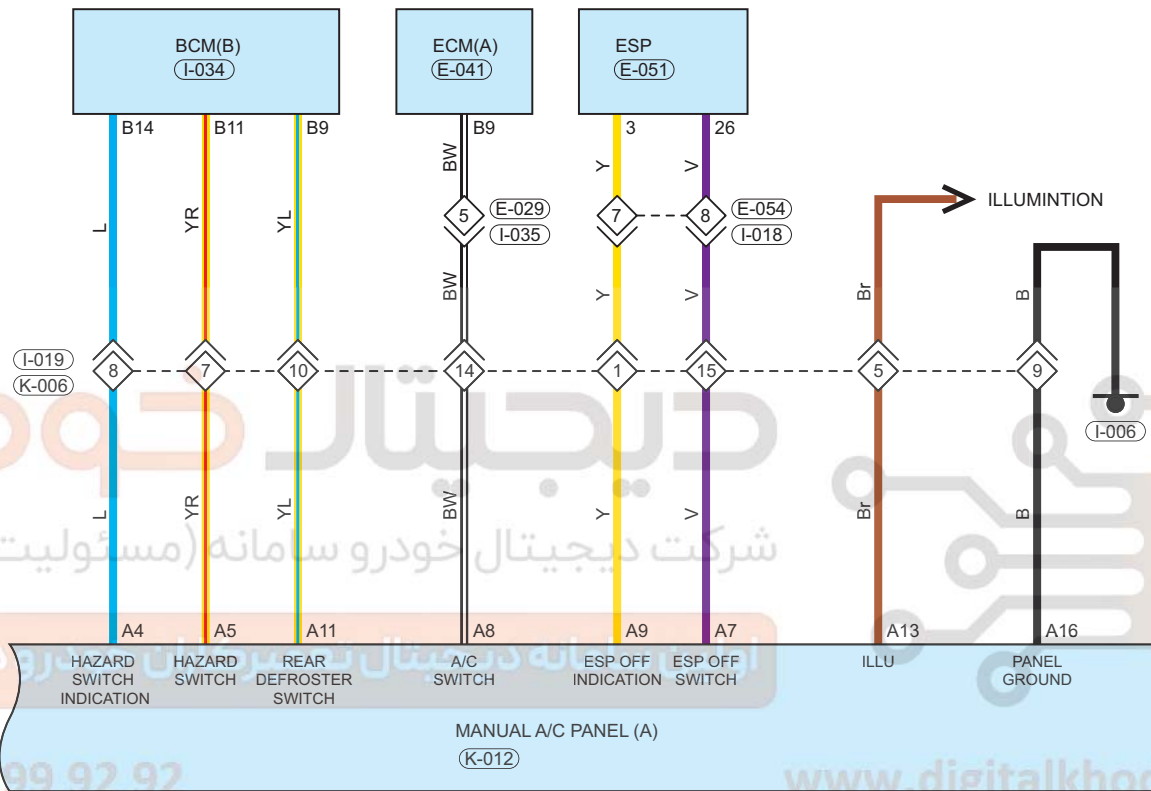

Circuit Diagram (Page 3 of 4)

02 09

www.digitalkhodro.com

EA13T090300

Parts Location

Connector Code	See Page	Connector Code	See Page	Connector Code	See Page
I-006	08-10	E-051	08-5 (MT) 08-7 (AT)	E-041	08-5 (MT) 08-7 (AT)
I-034	08-10	K-012	08-20		

Location of Junction Connector

Connector Code	See Page	Connector Code	See Page	Connector Code	See Page
E-054, I-018	08-5, 08-10 (MT) 08-7, 08-10 (AT)	E-029, I-035	08-5, 08-10 (MT) 08-7, 08-10 (AT)	I-019, K-006	08-10, 08-20

Form of Connector

Connector Code	See Page	Connector Code	See Page	Connector Code	See Page
I-006	12-7	E-051	12-5	E-041	12-4
I-034	12-9	K-012	12-17	E-054, I-018	12-5
E-029, I-035	12-3	I-019, K-006	12-8		

شرکت دیجیتال خودرو (مسئولیت محدود)

اولین سامانه دیجیتال تعمیرکاران خودرو در ایران

021 62 99 92 92

www.digitalkhodro.com 09