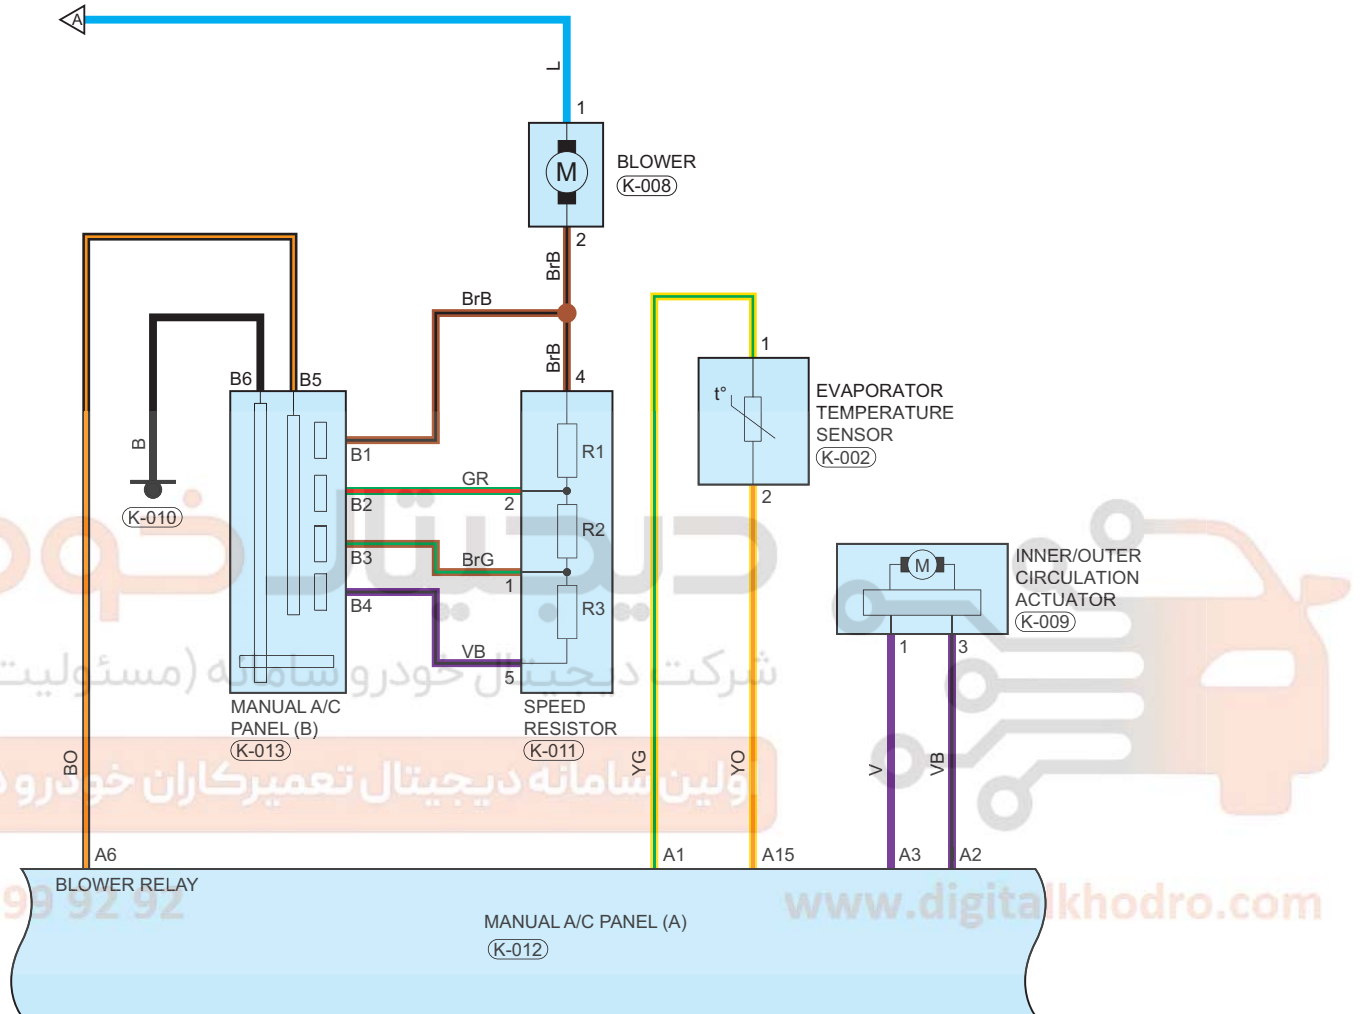

Circuit Diagram (Page 2 of 4)

EA13T090290

Parts Location

Connector Code	See Page	Connector Code	See Page	Connector Code	See Page
K-002	08-20	K-009	08-20	K-012	08-20
K-010	08-20	K-013	08-20	K-011	08-20
K-008	08-20				

Form of Connector

Connector Code	See Page	Connector Code	See Page	Connector Code	See Page
K-002	12-17	K-009	12-17	K-012	12-17
K-010	12-17	K-013	12-17	K-011	12-17
K-008	12-17				

دیجیتال خودرو

شرکت دیجیتال خودرو سامانه (مسئولیت محدود)

اولین سامانه دیجیتال تعمیرکاران خودرو در ایران