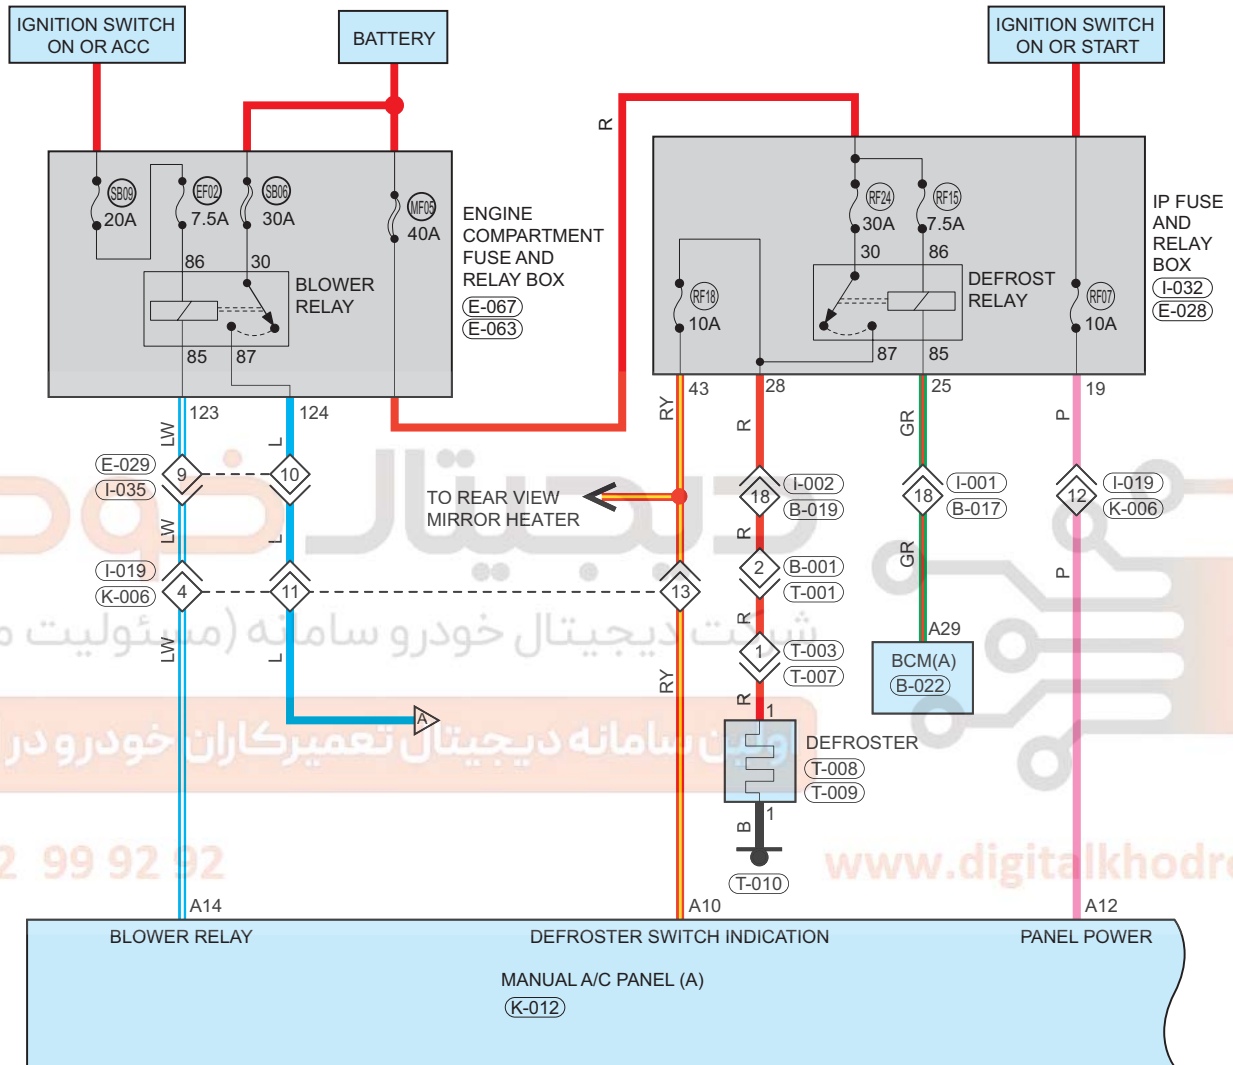

Air Conditioning System

Manual A/C System

Circuit Diagram (Page 1 of 4)

02 09

Parts Location

Connector Code	See Page	Connector Code	See Page	Connector Code	See Page
E-067	08-5 (MT) 08-7 (AT)	E-063	08-5 (MT) 08-7 (AT)	I-032	08-10
E-028	08-5 (MT) 08-7 (AT)	B-022	08-12	T-008	08-18
T-009	08-18	T-010	08-18	K-012	08-20

Fuse and Relay

Fuse/Relay	See Page	Fuse and Relay Box
EF02	06-2	Engine Compartment Fuse and Relay Box
SB06	06-2	Engine Compartment Fuse and Relay Box
SB09	06-2	Engine Compartment Fuse and Relay Box
MF05	06-2	Engine Compartment Fuse and Relay Box
RF07	06-10	IP Fuse and Relay Box
RF15	06-10	IP Fuse and Relay Box
RF18	06-10	IP Fuse and Relay Box
RF24	06-10	IP Fuse and Relay Box
Defrost Relay	06-10	IP Fuse and Relay Box
Blower Relay	06-2	Engine Compartment Fuse and Relay Box

Location of Junction Connector

Connector Code	See Page	Connector Code	See Page	Connector Code	See Page
E-029, I-035	08-5, 08-10 (MT) 08-7, 08-10 (AT)	I-019, K-006	08-10, 08-20	I-002, B-019	08-10, 08-12
B-001, T-001	08-12, 08-18	T-003, T-007	08-18, 08-18	I-001, B-017	08-10, 08-12

Circuit Diagram (Page 2 of 4)

EA13T090290

Parts Location

Connector Code	See Page	Connector Code	See Page	Connector Code	See Page
K-002	08-20	K-009	08-20	K-012	08-20
K-010	08-20	K-013	08-20	K-011	08-20
K-008	08-20				