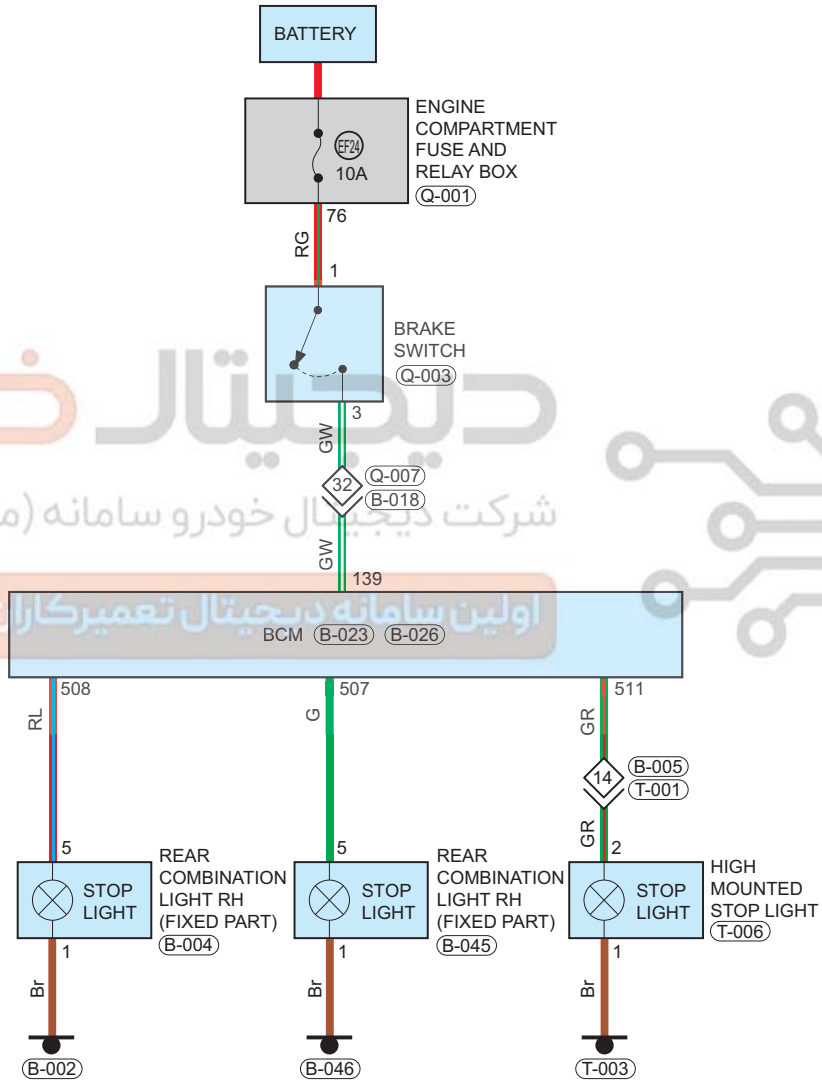

Brake Light

Circuit Diagram (Page 1 of 1)

09

LIE010001