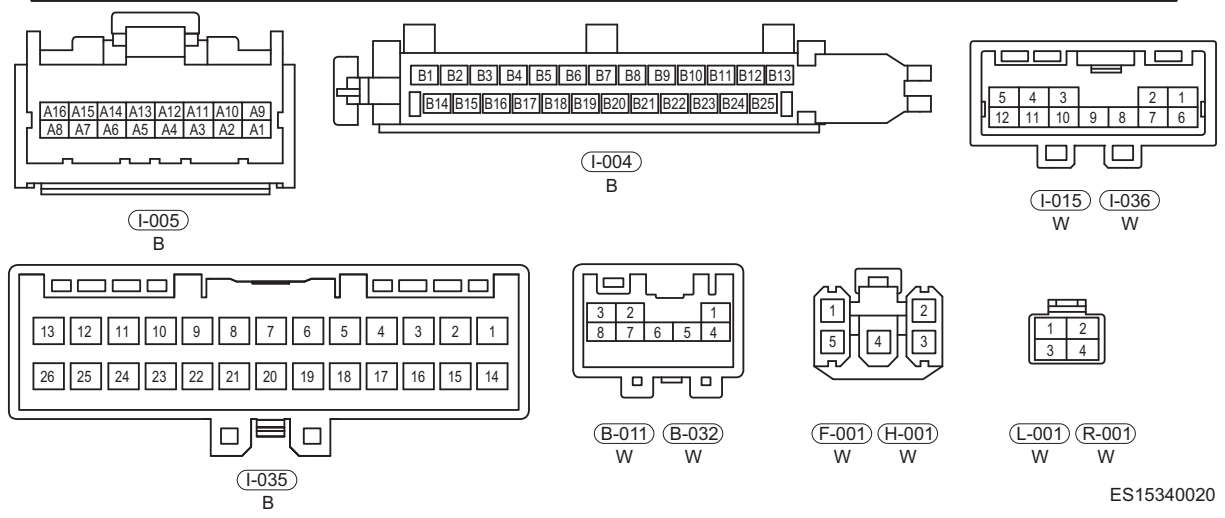

Circuit Diagram

ES15340020

34 - DOOR LOCK

34

ES15340030