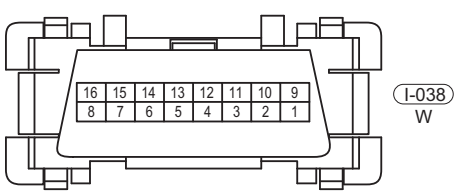

Circuit Diagram

ES15340020

34 - DOOR LOCK

34

ES15340030