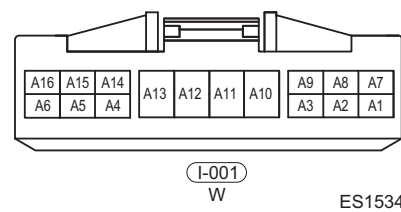

Circuit Diagram

ES15340020

34 - DOOR LOCK

34

ES15340030