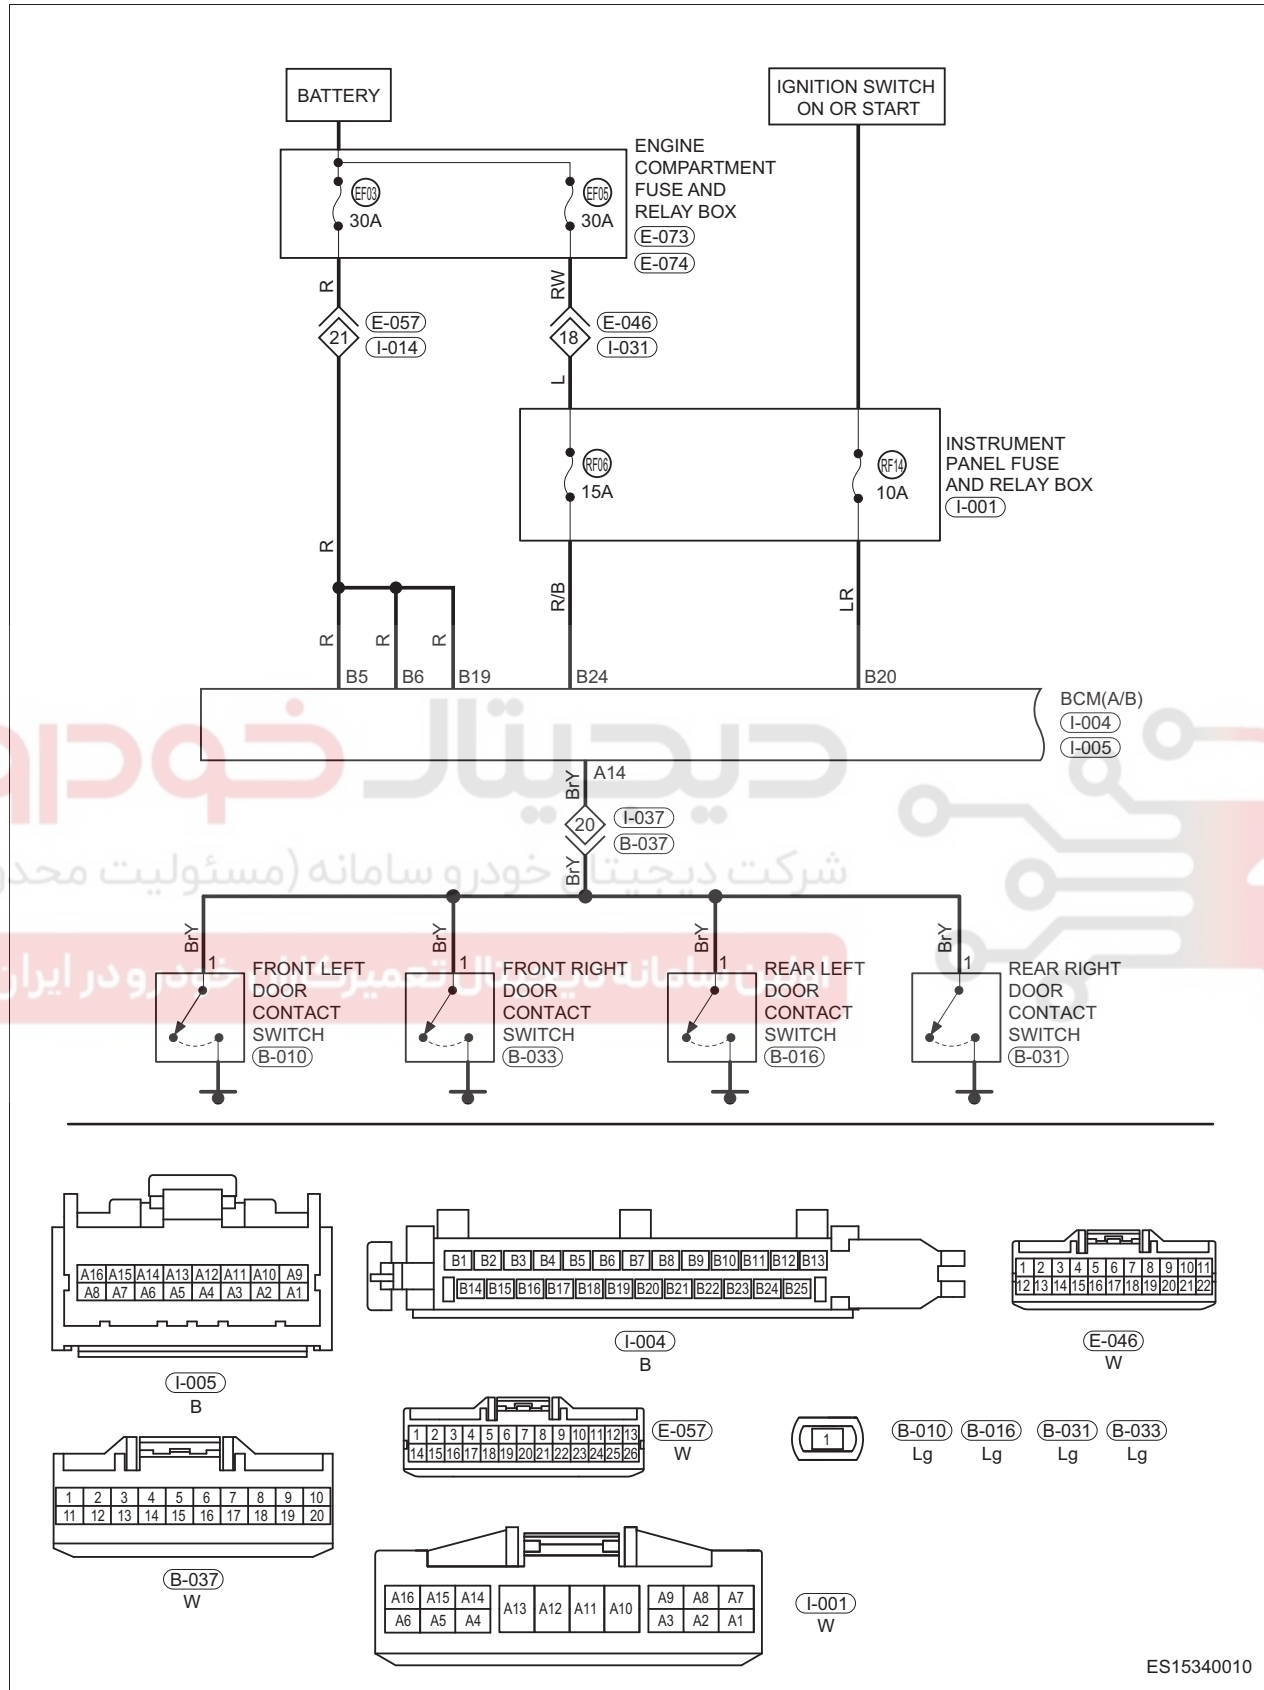

Circuit Diagram

ES15340020

34 - DOOR LOCK

34

ES15340030