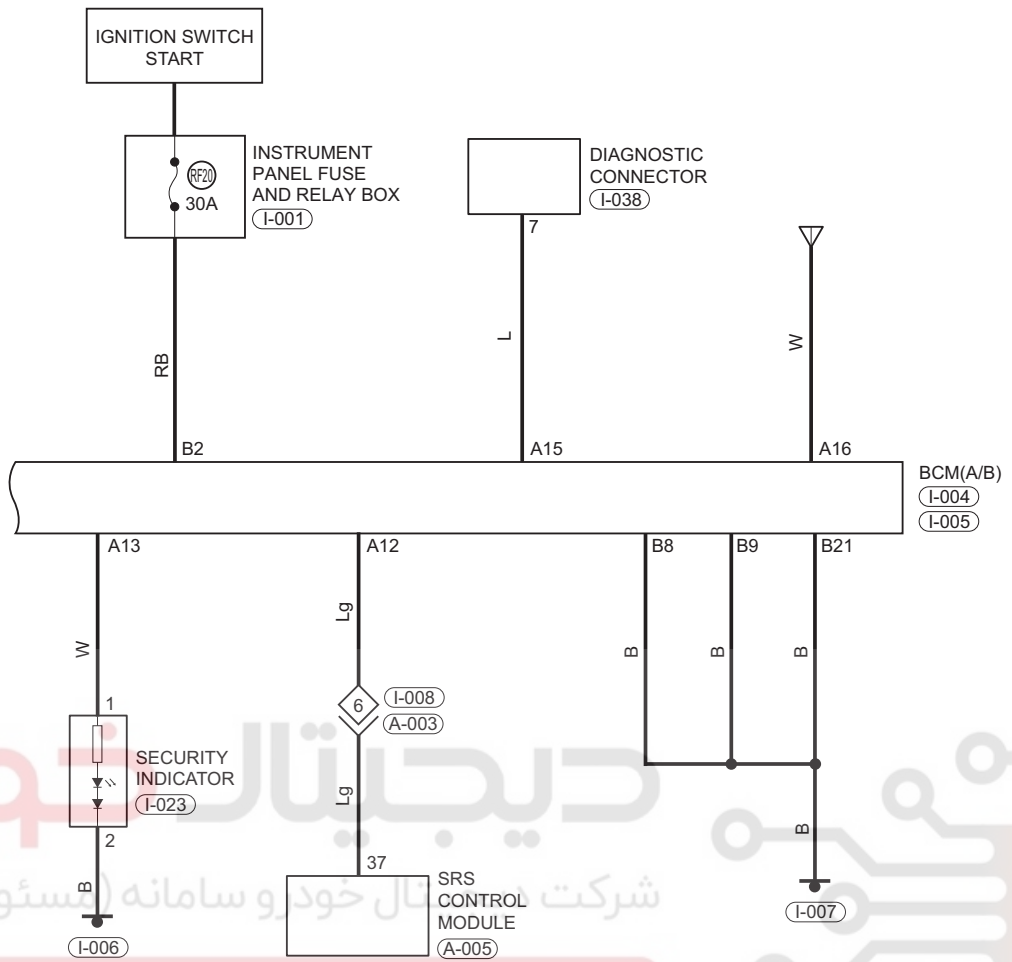

Circuit Diagram

ES15340020

34 - DOOR LOCK

34

ES15340030