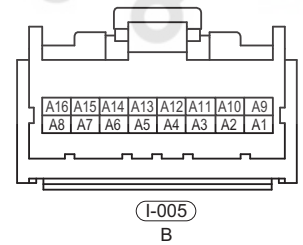

Circuit Diagram

ES15340020

34 - DOOR LOCK

34

ES15340030