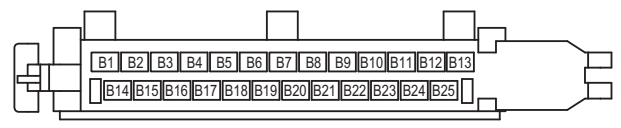

Circuit Diagram

ES15340020

34 - DOOR LOCK

34

ES15340030