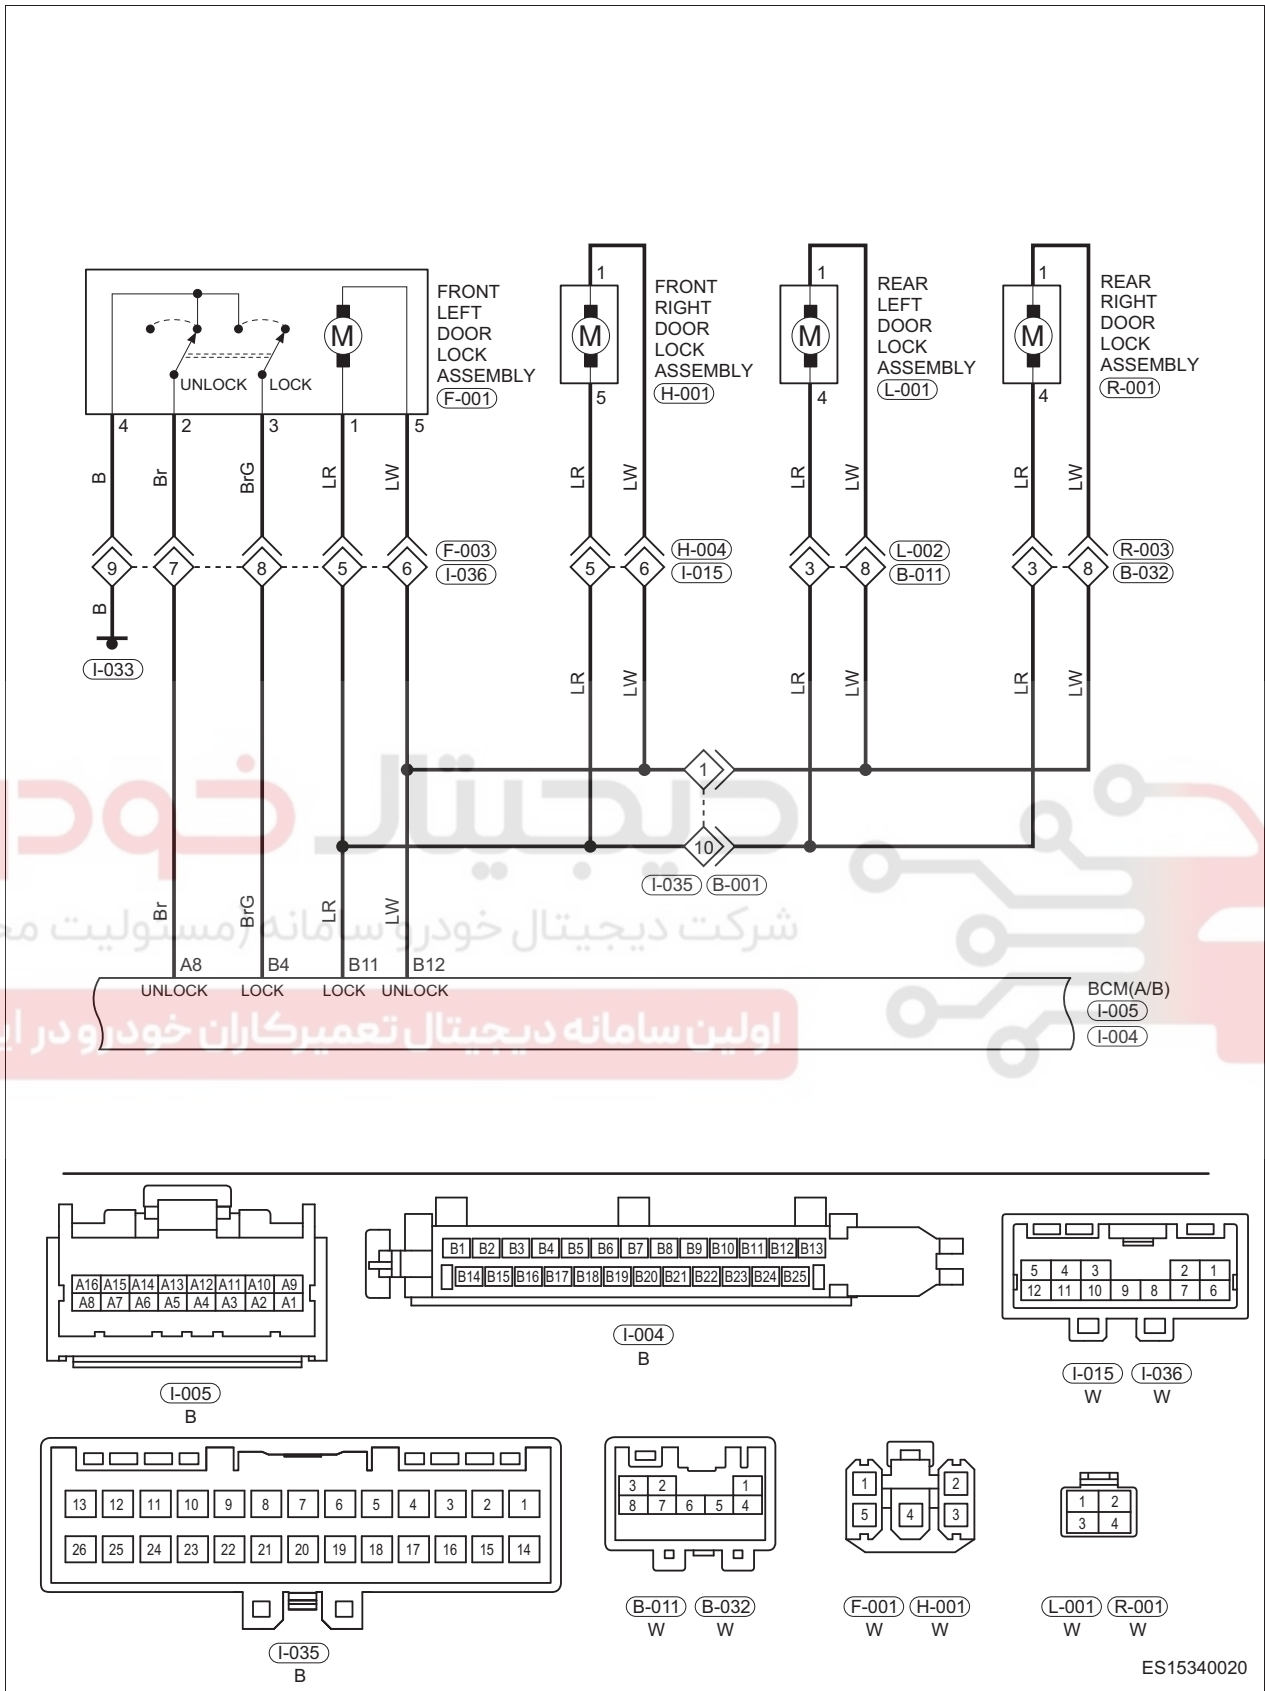

Circuit Diagram

ES15340020

34 - DOOR LOCK

34

ES15340030