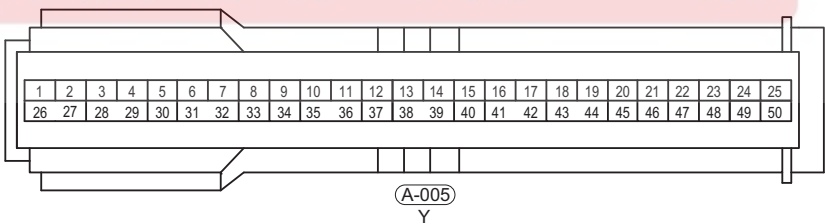

Circuit Diagram

ES15340020

34 - DOOR LOCK

34

ES15340030