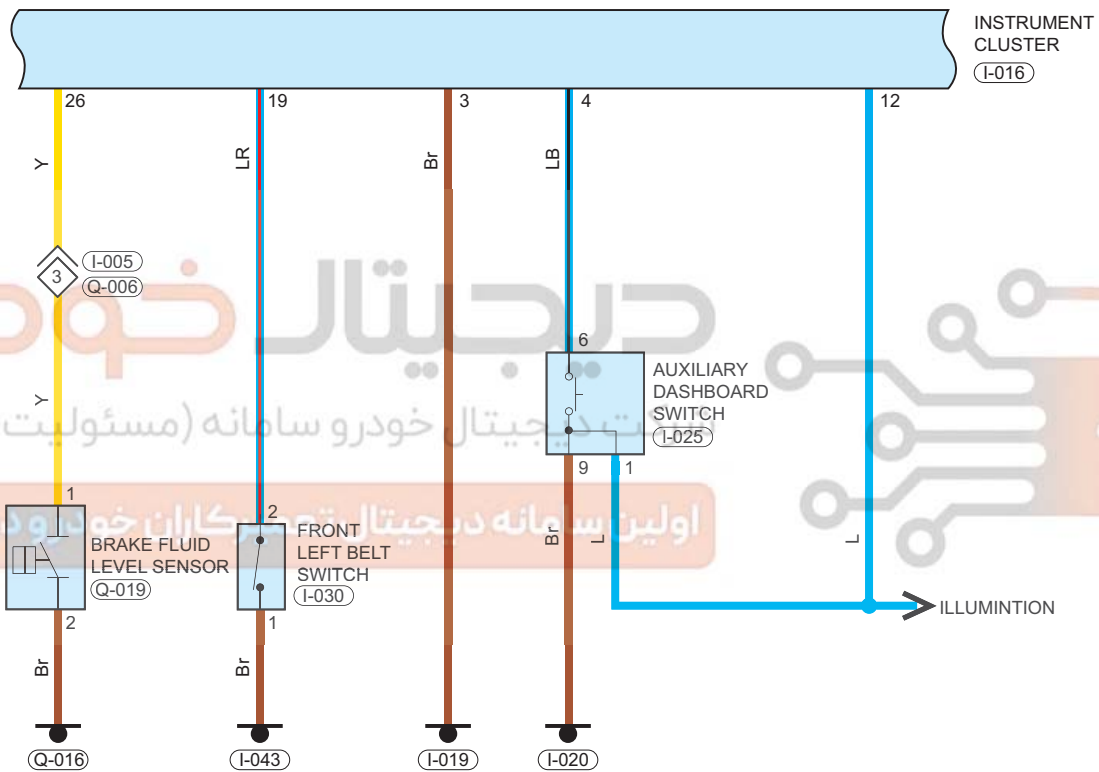

Circuit Diagram (Page 2 of 3)

09

MEE002001

Parts Location

Connector Code	See Page	Connector Code	See Page	Connector Code	See Page
I-016	08-12	I-025	08-12	I-020	08-12
I-019	08-12	I-030	08-12	I-043	08-12
Q-019	08-6	Q-016	08-6		

Location of Junction Connector

Connector Code	See Page	Connector Code	See Page	Connector Code	See Page
Q-006, I-005	08-6				

Form of Connector

Connector Code	See Page	Connector Code	See Page	Connector Code	See Page
I-016	12-4	I-025	12-4	I-020	12-4
I-019	12-4	I-030	12-4	I-043	12-4
Q-019	12-16	Q-016	12-16	Q-006, I-005	12-16

دیجیتال خودرو

شرکت دیجیتال خودرو سامانه (مسئولیت محدود)

اولین سامانه دیجیتال تعمیرکاران خودرو در ایران