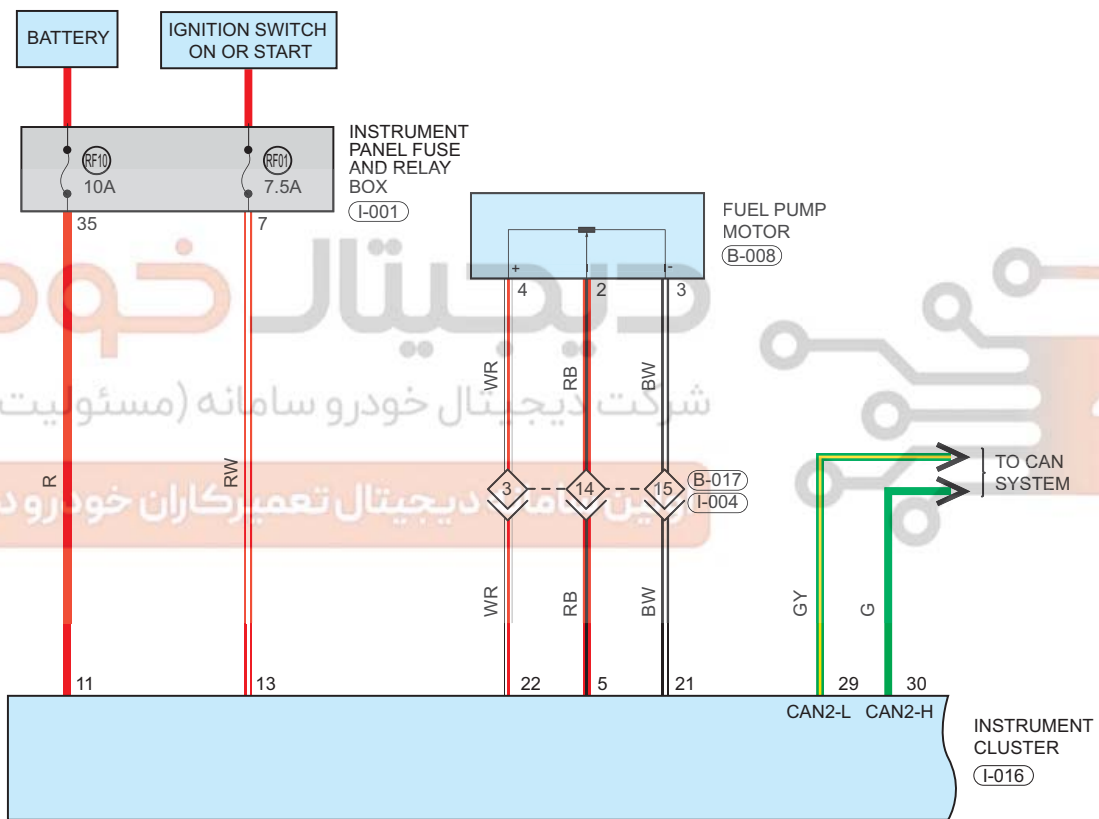

Instrument Cluster

Circuit Diagram (Page 1 of 3)

09

Parts Location

Connector Code	See Page	Connector Code	See Page	Connector Code	See Page
I-001	08-12	I-016	08-12	B-008	08-16

Fuse and Relay

Fuse/Relay	See Page	Fuse and Relay Box
RF10	06-8	Instrument Panel Fuse and Relay Box
RF01	06-8	Instrument Panel Fuse and Relay Box