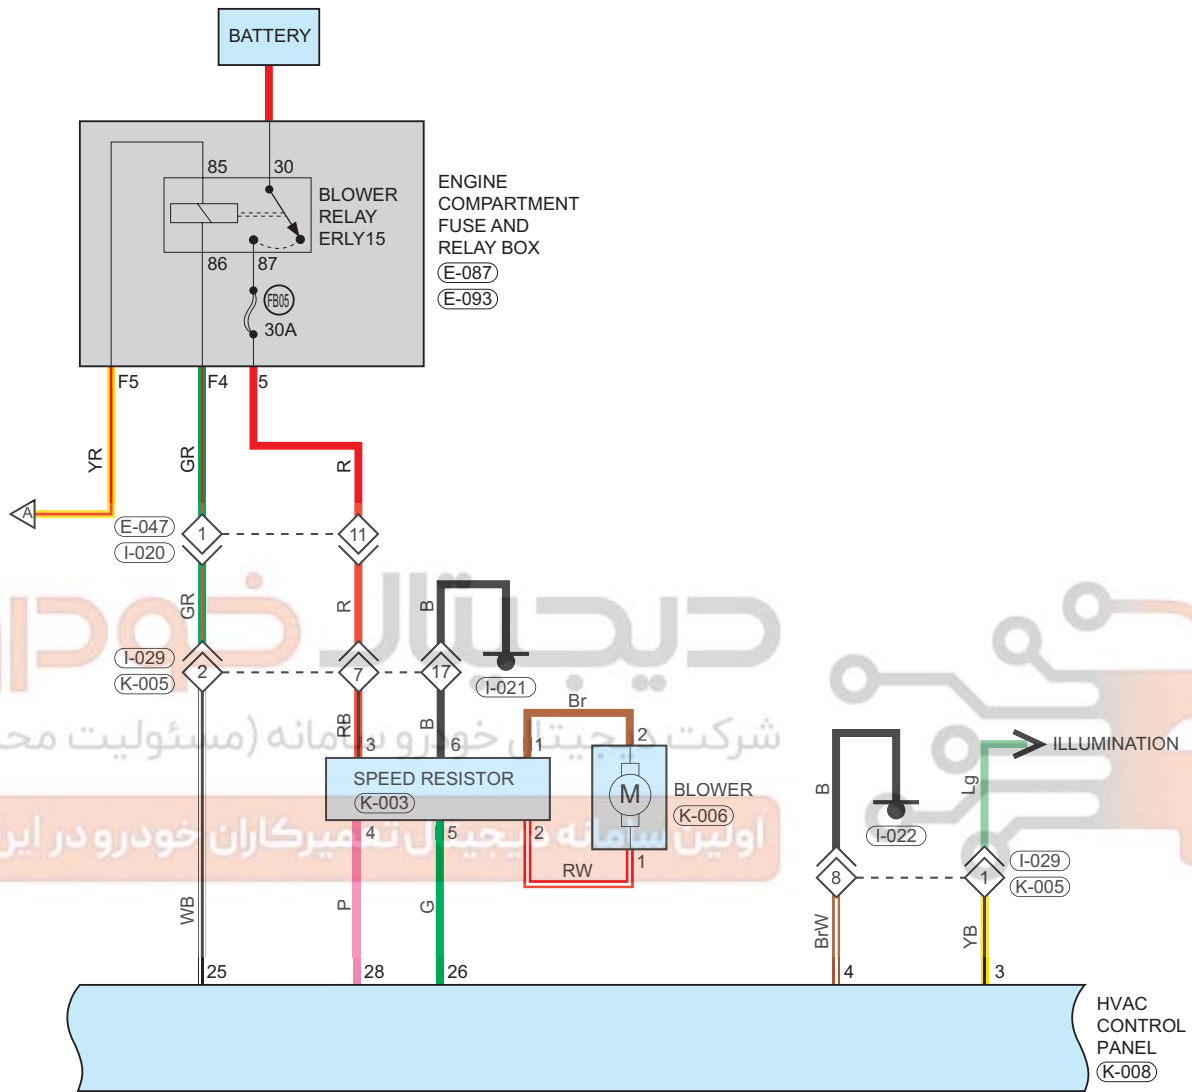

Circuit Diagram (Page 2 of 4)

09 - SYSTEM CIRCUITS

Parts Location

Connector Code	See Page	Connector Code	See Page	Connector Code	See Page
E-087	08-7	E-093	08-7	I-021	08-13
K-003	08-25	K-006	08-25	I-022	08-13
K-008	08-25				

Fuse and Relay

Fuse/Relay	See Page	Fuse and Relay Box
FB05	06-2	Power Fuse Box
Blower Relay	06-3	Engine Compartment Fuse and Relay Box

Location of Junction Connector

Connector Code	See Page	Connector Code	See Page	Connector Code	See Page
E-047, I-020	08-7, 08-13	I-029, K-005	08-13, 08-25		

Form of Connector

Connector Code	See Page	Connector Code	See Page	Connector Code	See Page
E-087	12-5	E-093	12-5	I-021	12-10
K-003	12-16	K-006	12-16	I-022	12-10
K-008	12-16	E-047, I-020	12-3	I-029, K-005	12-10