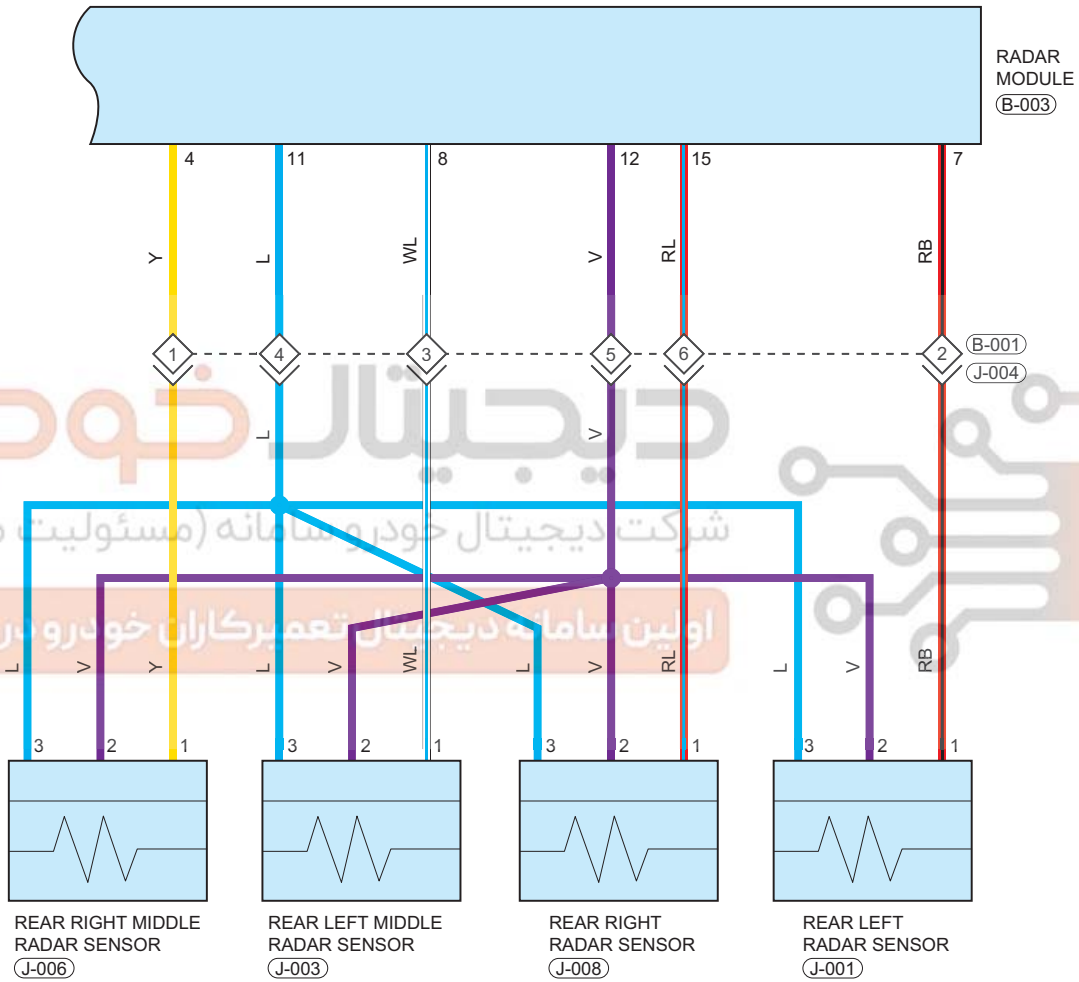

Radar System

Circuit Diagram (Page 1 of 4)

09

Parts Location

Connector Code	See Page	Connector Code	See Page	Connector Code	See Page
Q-001	08-6	B-002	08-16	B-003	08-16

Fuse and Relay

Fuse/Relay	See Page	Fuse and Relay Box
EF08	06-2	Engine Compartment Fuse and Relay Box

Location of Junction Connector

Connector Code	See Page	Connector Code	See Page	Connector Code	See Page
B-018, Q-007	08-16				

Form of Connector

Connector Code	See Page	Connector Code	See Page	Connector Code	See Page
Q-001	12-16	B-002	12-8	B-003	12-8
B-018, Q-007	12-8				

شرکت دیجیتال خودرو (مسئولیت محدود)

اولین سامانه دیجیتال تعمیرکاران خودرو در ایران

Circuit Diagram (Page 2 of 4)

09

PME002001

Parts Location

Connector Code	See Page	Connector Code	See Page	Connector Code	See Page
B-003	08-16	J-001	08-30	J-003	08-30
J-006	08-30	J-008	08-30		