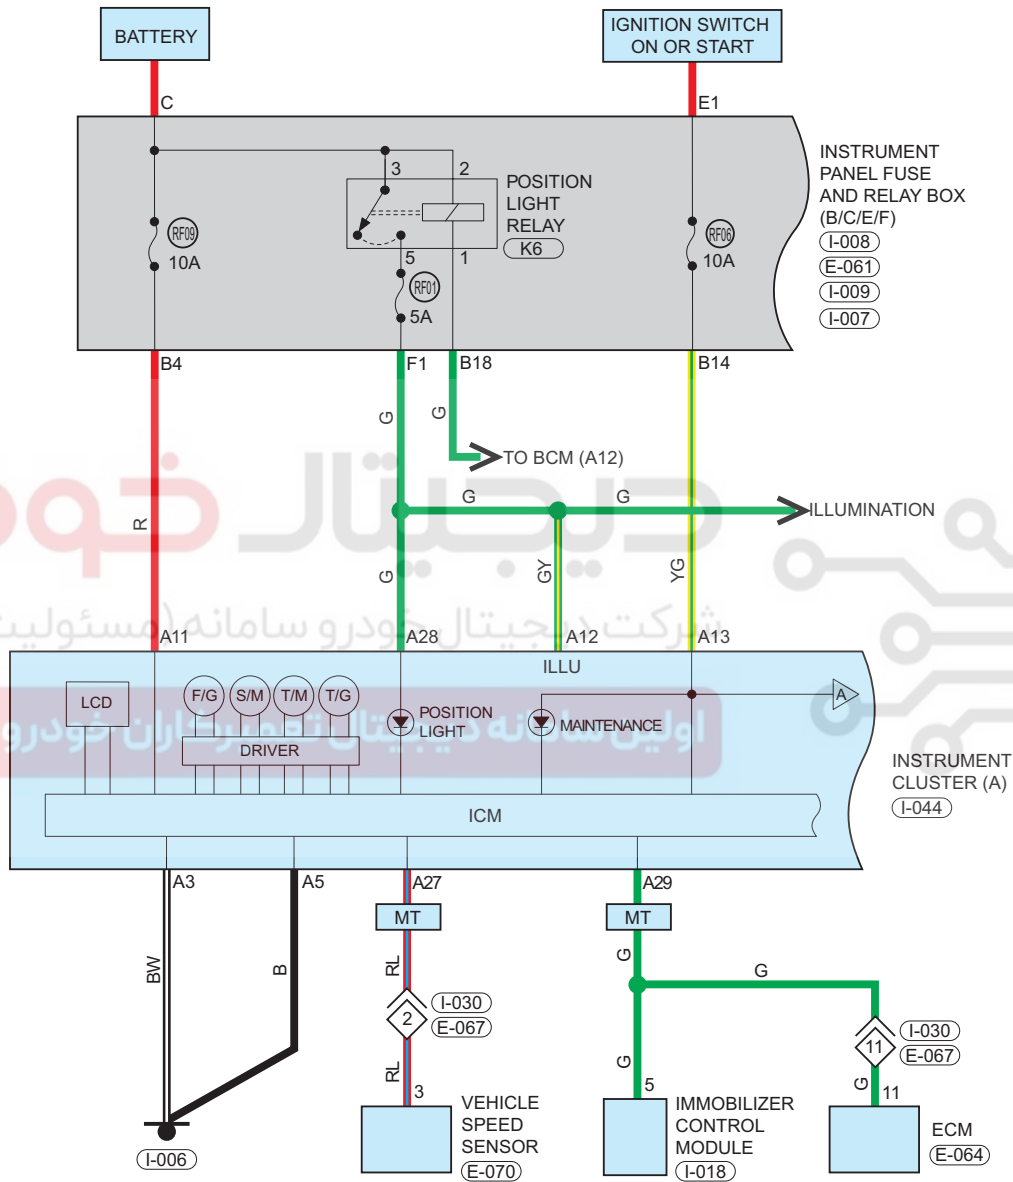

# Instrument Cluster

Circuit Diagram (Page 1 of 5)

09

## Parts Location

Connector Code	See Page	Connector Code	See Page	Connector Code	See Page
I-008	08-12	I-018	08-12	I-009	08-12
I-007	08-12	I-044	08-12	I-006	08-12
E-070	08-4	E-061	08-4 (MT)	E-064	08-4 (MT)
			08-7 (CVT)		08-7 (CVT)

## Fuse and Relay

Fuse/Relay	See Page	Fuse and Relay Box
RF01	06-12	Instrument Panel Fuse and Relay Box
RF06	06-12	Instrument Panel Fuse and Relay Box
RF09	06-12	Instrument Panel Fuse and Relay Box
Position Light Relay	06-12	Instrument Panel Fuse and Relay Box

## Parts Location

Connector Code	See Page	Connector Code	See Page	Connector Code	See Page
E-018	08-4 (MT)	E-023	08-4 (MT)	E-053	08-4 (MT)
	08-7 (CVT)		08-7 (CVT)		08-7 (CVT)
E-051	08-4 (MT)	B-028	08-17	A-003	08-26
	08-7 (CVT)				
I-003	08-12	I-047	08-12	I-044	08-12