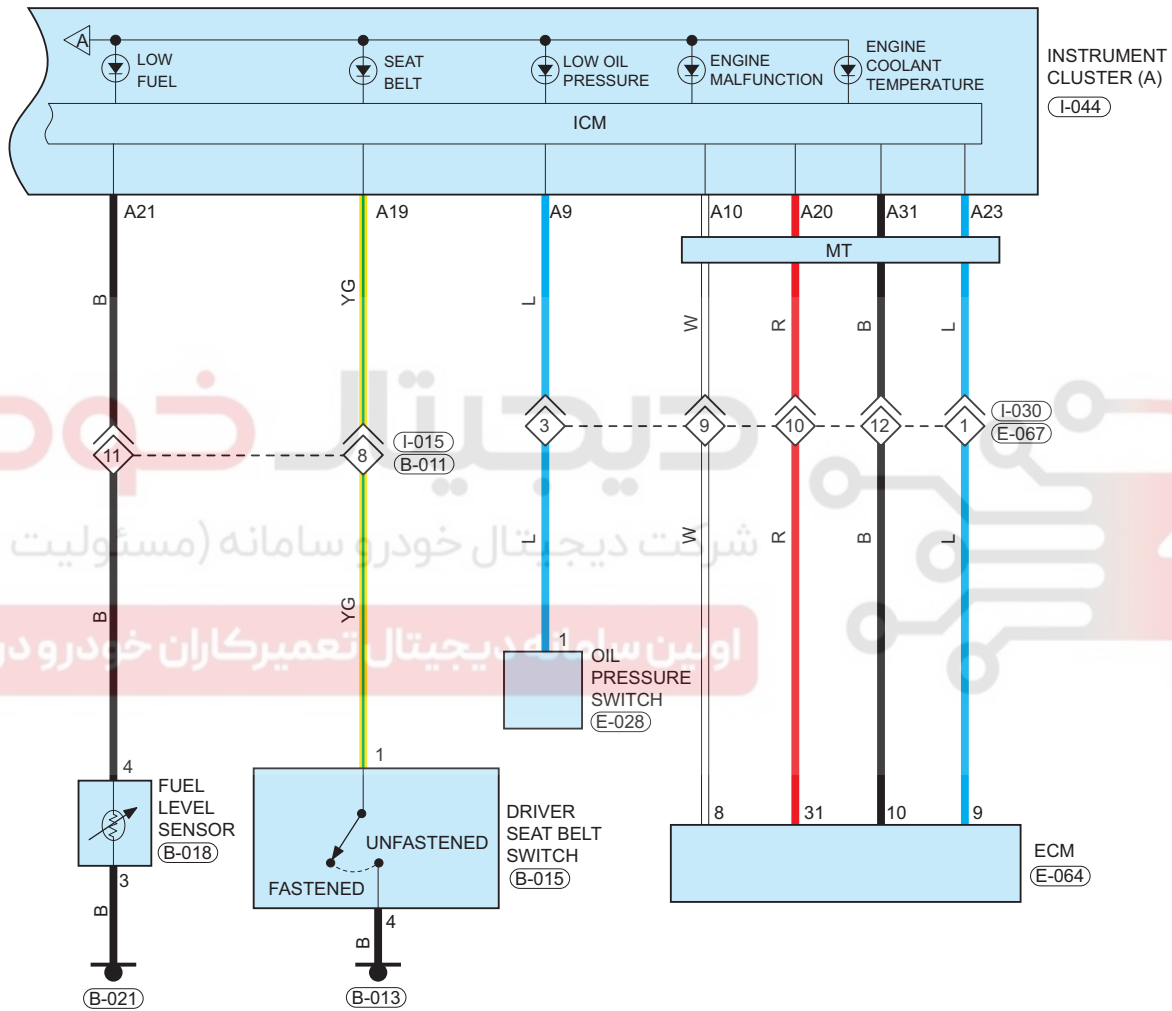

## Parts Location

Connector Code	See Page	Connector Code	See Page	Connector Code	See Page
E-018	08-4 (MT)	E-023	08-4 (MT)	E-053	08-4 (MT)
	08-7 (CVT)		08-7 (CVT)		08-7 (CVT)
E-051	08-4 (MT)	B-028	08-17	A-003	08-26
	08-7 (CVT)				
I-003	08-12	I-047	08-12	I-044	08-12

## Location of Junction Connector

Connector Code	See Page	Connector Code	See Page	Connector Code	See Page
I-014, E-060	08-12, 08-4 (MT)	I-030, E-067	08-12, 08-4 (MT)	I-013, E-059	08-12, 08-4 (MT)
	08-12, 08-7 (CVT)		08-12, 08-7 (CVT)		08-12, 08-7 (CVT)
I-015, B-011	08-12, 08-17	I-012, A-002	08-12, 08-26		

## Form of Connector

Connector Code	See Page	Connector Code	See Page	Connector Code	See Page
I-044	12-10	I-047	12-11	E-053	12-4
E-051	12-4	B-028	12-14	A-003	12-20
I-003	12-8	E-023	12-3	E-018	12-2
I-014, E-060	12-8	I-015, B-011	12-9	I-012, A-002	12-8
I-030, E-067	12-9	I-013, E-059	12-8		

Circuit Diagram (Page 5 of 5)

09

ET11090660