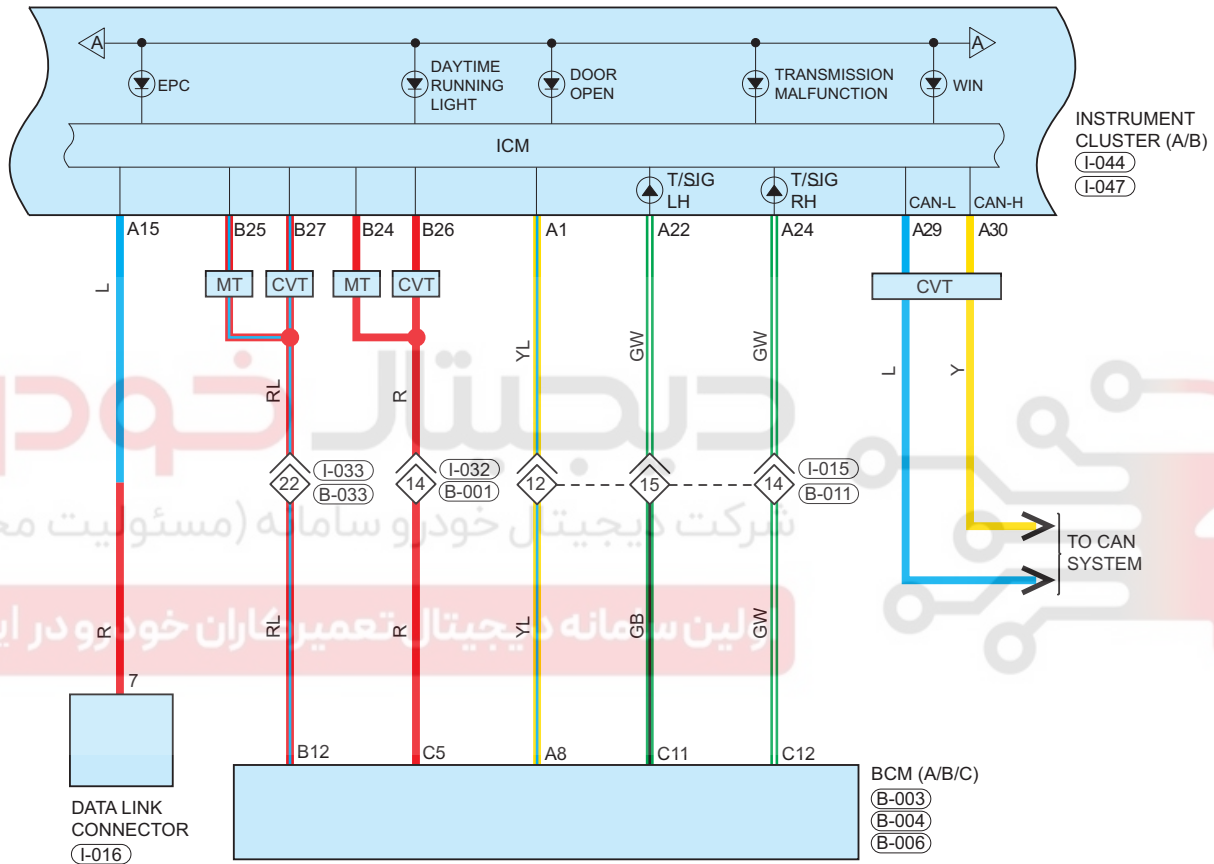

Circuit Diagram (Page 3 of 5)

دیجیتال خودرو
شرکت دیجیتال خودرو سامانه (مسئولیت محدود)
آدرس: تهران، خیابان ولیعصر، پلاک ۱۰۰، طبقه ۱۰
آدرس: تهران، خیابان ولیعصر، پلاک ۱۰۰، طبقه ۱۰
آدرس: تهران، خیابان ولیعصر، پلاک ۱۰۰، طبقه ۱۰

09

ET11090640

Parts Location

Connector Code	See Page	Connector Code	See Page	Connector Code	See Page
I-044	08-12	I-047	08-12	I-016	08-12
B-003	08-17	B-004	08-17	B-006	08-17

Location of Junction Connector

Connector Code	See Page	Connector Code	See Page	Connector Code	See Page
I-033, B-033	08-12, 08-17	I-032, B-001	08-12, 08-17	I-015, B-011	08-12, 08-17

Form of Connector

Connector Code	See Page	Connector Code	See Page	Connector Code	See Page
I-044	12-10	I-047	12-11	I-016	12-9
B-003	12-12	B-004	12-12	B-006	12-12
I-033, B-033	12-10	I-032, B-001	12-10	I-015, B-011	12-9

دیجیتال خودرو

شرکت دیجیتال خودرو سامانه (مسئولیت محدود)

اولین سامانه دیجیتال تعمیرکاران خودرو در ایران