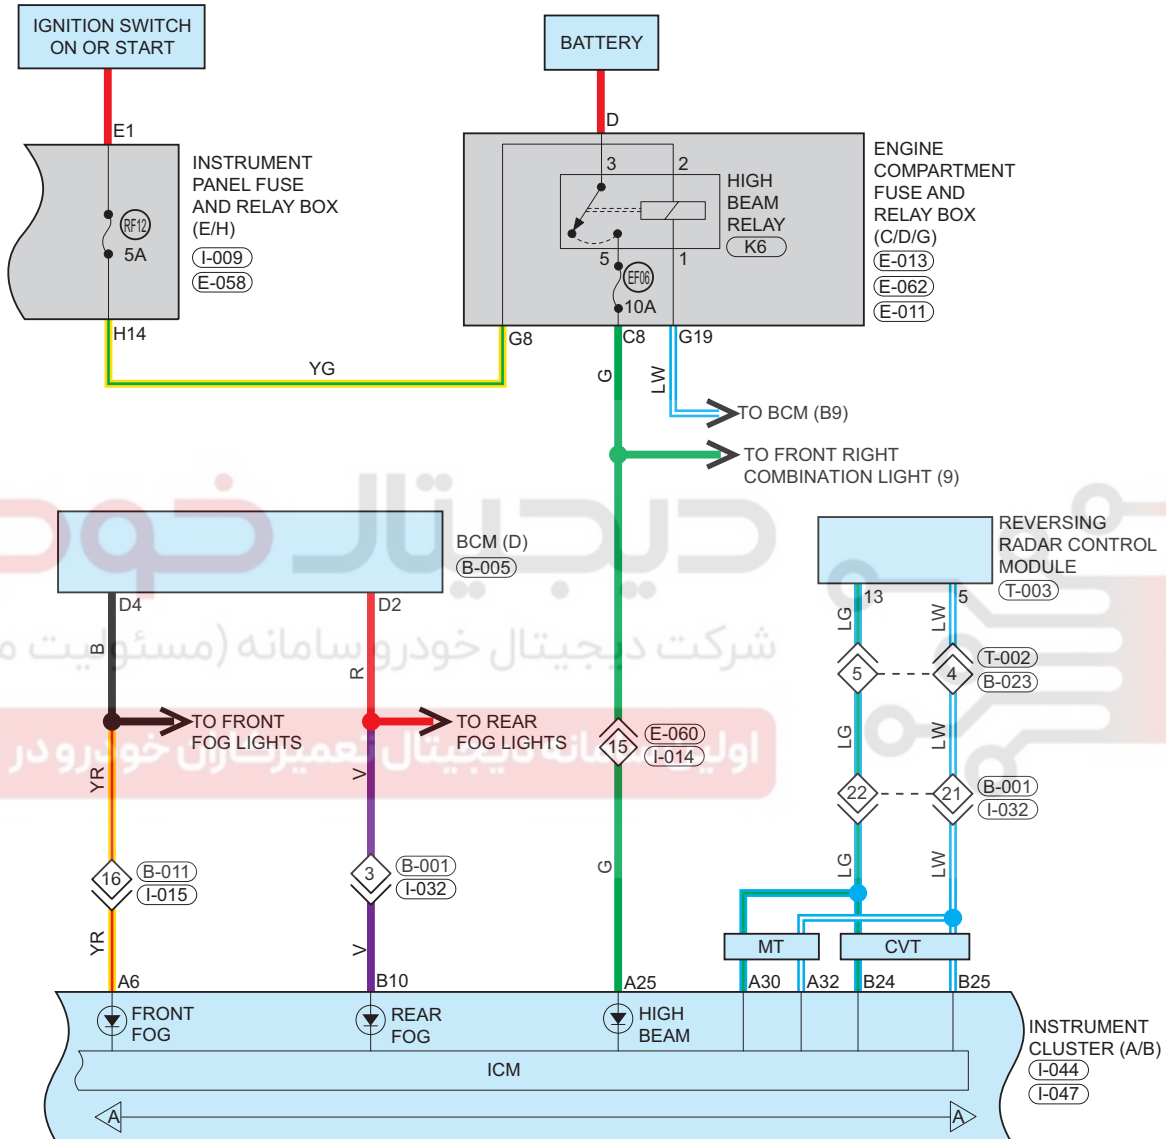

Circuit Diagram (Page 2 of 5)

09

ET11090630

Parts Location

Connector Code	See Page	Connector Code	See Page	Connector Code	See Page
E-011	08-4 (MT)	E-058	08-4 (MT)	E-013	08-4 (MT)
	08-7 (CVT)		08-7 (CVT)		08-7 (CVT)
E-062	08-4 (MT)	I-009	08-12	B-005	08-17
	08-7 (CVT)				
T-003	08-23	I-044	08-12	I-047	08-12

Fuse and Relay

Fuse/Relay	See Page	Fuse and Relay Box
RF12	06-12	Instrument Panel Fuse and Relay Box
EF06	06-5	Engine Compartment Fuse and Relay Box
High Beam Relay	06-5	Engine Compartment Fuse and Relay Box

Location of Junction Connector

Connector Code	See Page	Connector Code	See Page	Connector Code	See Page
B-011, I-015	08-17, 08-12	B-001, I-032	08-17, 08-12	T-002, B-023	08-23, 08-17
E-060, I-014	08-4, 08-12 (MT)				
	08-7, 08-12 (CVT)				

Form of Connector

Connector Code	See Page	Connector Code	See Page	Connector Code	See Page
I-009	12-8	E-058	12-4	E-013	12-2
E-062	12-4	E-011	12-2	B-005	12-12
T-003	12-19	I-044	12-10	I-047	12-11
B-011, I-015	12-13	B-001, I-032	12-12	E-060, I-014	12-4
T-002, B-023	12-19