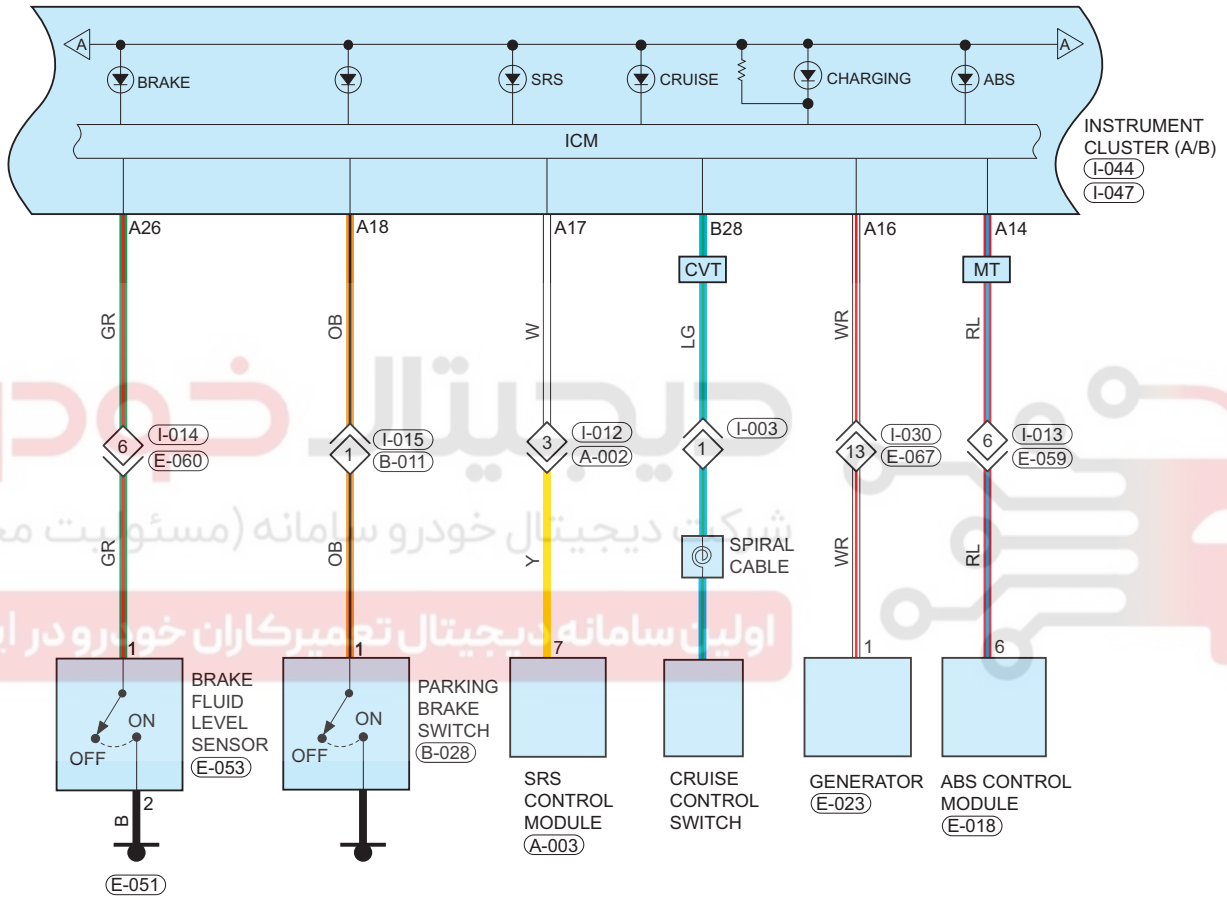

Circuit Diagram (Page 4 of 5)

09

ET11090650

Parts Location

Connector Code	See Page	Connector Code	See Page	Connector Code	See Page
E-018	08-4 (MT)	E-023	08-4 (MT)	E-053	08-4 (MT)
	08-7 (CVT)		08-7 (CVT)		08-7 (CVT)
E-051	08-4 (MT)	B-028	08-17	A-003	08-26
	08-7 (CVT)				
I-003	08-12	I-047	08-12	I-044	08-12

Location of Junction Connector

Connector Code	See Page	Connector Code	See Page	Connector Code	See Page
I-014, E-060	08-12, 08-4 (MT)	I-030, E-067	08-12, 08-4 (MT)	I-013, E-059	08-12, 08-4 (MT)
	08-12, 08-7 (CVT)		08-12, 08-7 (CVT)		08-12, 08-7 (CVT)
I-015, B-011	08-12, 08-17	I-012, A-002	08-12, 08-26		

Form of Connector

Connector Code	See Page	Connector Code	See Page	Connector Code	See Page
I-044	12-10	I-047	12-11	E-053	12-4
E-051	12-4	B-028	12-14	A-003	12-20
I-003	12-8	E-023	12-3	E-018	12-2
I-014, E-060	12-8	I-015, B-011	12-9	I-012, A-002	12-8
I-030, E-067	12-9	I-013, E-059	12-8