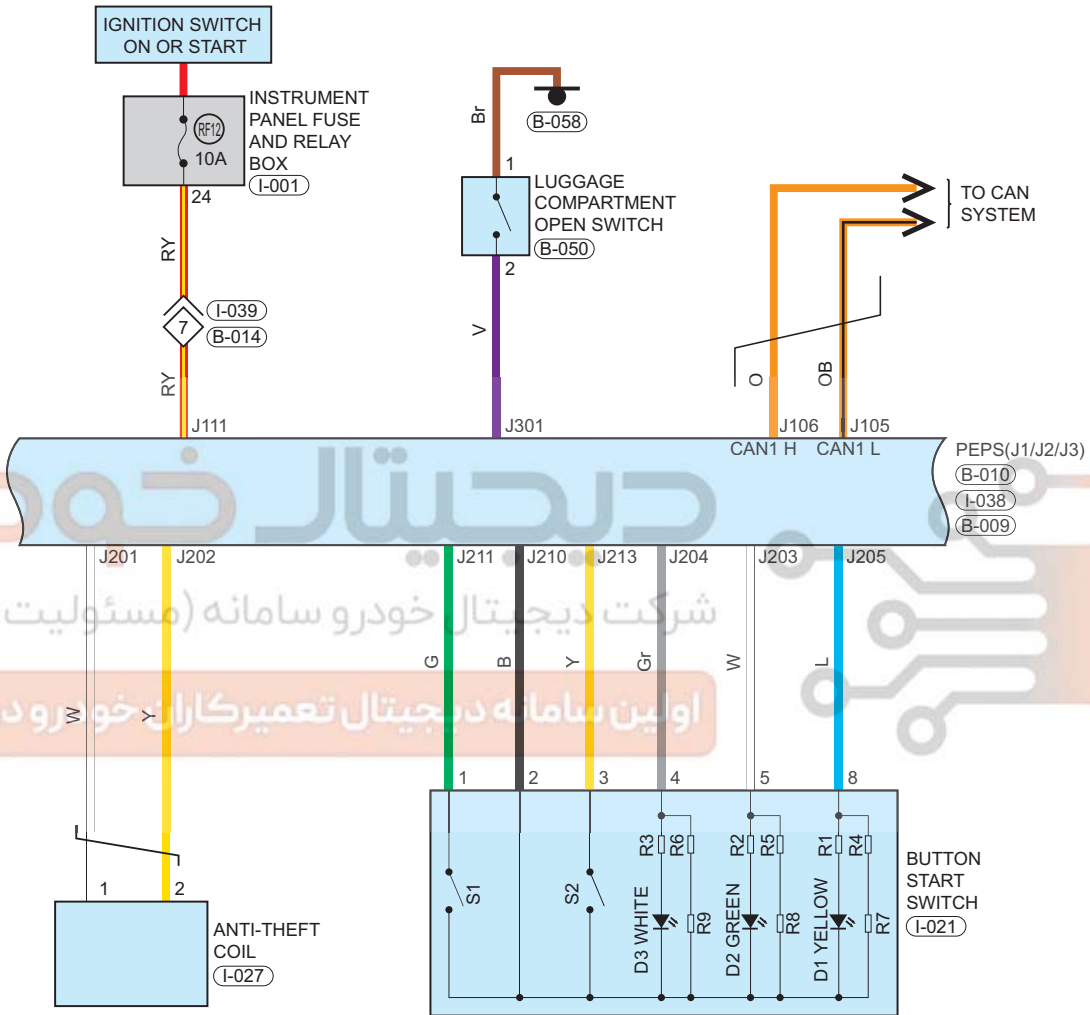

Fuse and Relay

Fuse/Relay	See Page	Fuse and Relay Box
FB05	06-2	Engine Compartment Fuse and Relay Box
EF07-1	06-2	Engine Compartment Fuse and Relay Box
EF07	06-2	Engine Compartment Fuse and Relay Box
EF05	06-2	Engine Compartment Fuse and Relay Box
EF19	06-2	Engine Compartment Fuse and Relay Box
EF18	06-2	Engine Compartment Fuse and Relay Box
EF26	06-2	Engine Compartment Fuse and Relay Box
IGN1 Relay (FRY07)	06-2	Engine Compartment Fuse and Relay Box
IGN2 Relay (FRY08)	06-2	Engine Compartment Fuse and Relay Box
ACC Relay (FRY10)	06-2	Engine Compartment Fuse and Relay Box

Location of Junction Connector

Connector Code	See Page	Connector Code	See Page	Connector Code	See Page
B-037, I-014	08-12	B-038, I-015	08-12	B-014, I-039	08-12

09

Form of Connector

Connector Code	See Page	Connector Code	See Page	Connector Code	See Page
B-075	12-7	B-079	12-7	B-077	12-7
B-080	12-7	B-073	12-7	B-041	12-7
B-010	12-7	I-041	12-4	B-037, I-014	12-7
B-038, I-015	12-7	B-014, I-039	12-7		

Circuit Diagram (Page 2 of 4)

09 - SYSTEM CIRCUITS

Parts Location

Connector Code	See Page	Connector Code	See Page	Connector Code	See Page
I-001	08-8	B-058	08-12	B-050	08-12
B-010	08-12	I-038	08-8	B-009	08-12
I-027	08-8	I-021	08-8		

Circuit Diagram (Page 3 of 4)

Parts Location

Connector Code	See Page	Connector Code	See Page	Connector Code	See Page
B-010	08-12	I-041	08-8	B-001	08-12
B-007	08-12	B-027	08-12	B-015	08-12
I-026	08-8	I-007	08-8		