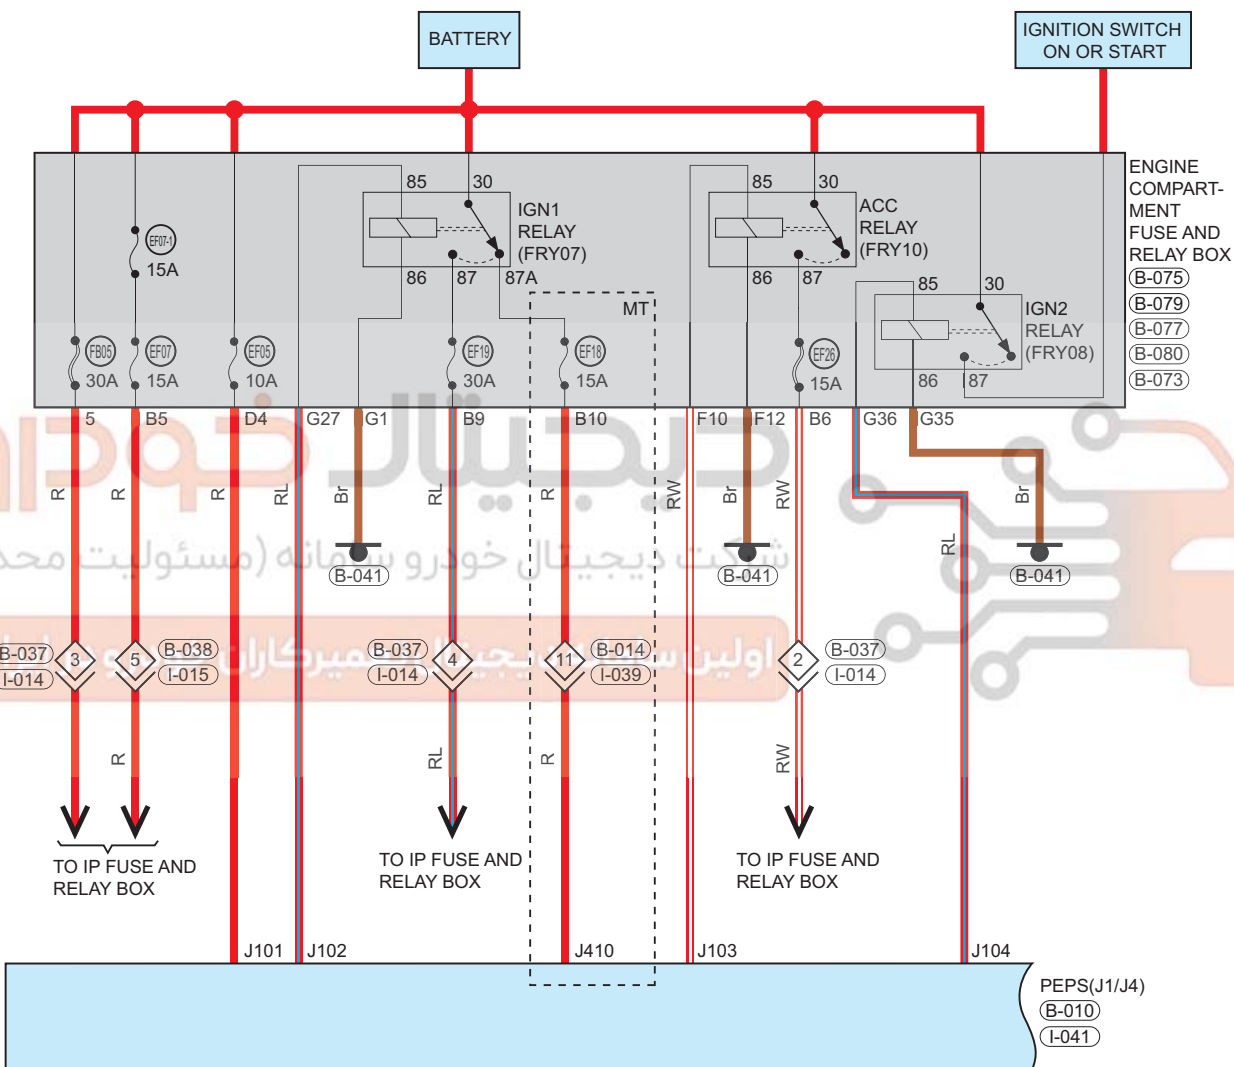

Passive Entry & Passive Start (PEPS) System

Circuit Diagram (Page 1 of 4)

09 - SYSTEM CIRCUITS

Parts Location

Connector Code	See Page	Connector Code	See Page	Connector Code	See Page
B-075	08-12	B-079	08-12	B-077	08-12
B-080	08-12	B-073	08-12	B-041	08-12
B-010	08-12	I-041	08-8		

Fuse and Relay

Fuse/Relay	See Page	Fuse and Relay Box
FB05	06-2	Engine Compartment Fuse and Relay Box
EF07-1	06-2	Engine Compartment Fuse and Relay Box
EF07	06-2	Engine Compartment Fuse and Relay Box
EF05	06-2	Engine Compartment Fuse and Relay Box
EF19	06-2	Engine Compartment Fuse and Relay Box
EF18	06-2	Engine Compartment Fuse and Relay Box
EF26	06-2	Engine Compartment Fuse and Relay Box
IGN1 Relay (FRY07)	06-2	Engine Compartment Fuse and Relay Box
IGN2 Relay (FRY08)	06-2	Engine Compartment Fuse and Relay Box
ACC Relay (FRY10)	06-2	Engine Compartment Fuse and Relay Box

Location of Junction Connector

Connector Code	See Page	Connector Code	See Page	Connector Code	See Page
B-037, I-014	08-12	B-038, I-015	08-12	B-014, I-039	08-12

09

Form of Connector

Connector Code	See Page	Connector Code	See Page	Connector Code	See Page
B-075	12-7	B-079	12-7	B-077	12-7
B-080	12-7	B-073	12-7	B-041	12-7
B-010	12-7	I-041	12-4	B-037, I-014	12-7
B-038, I-015	12-7	B-014, I-039	12-7		