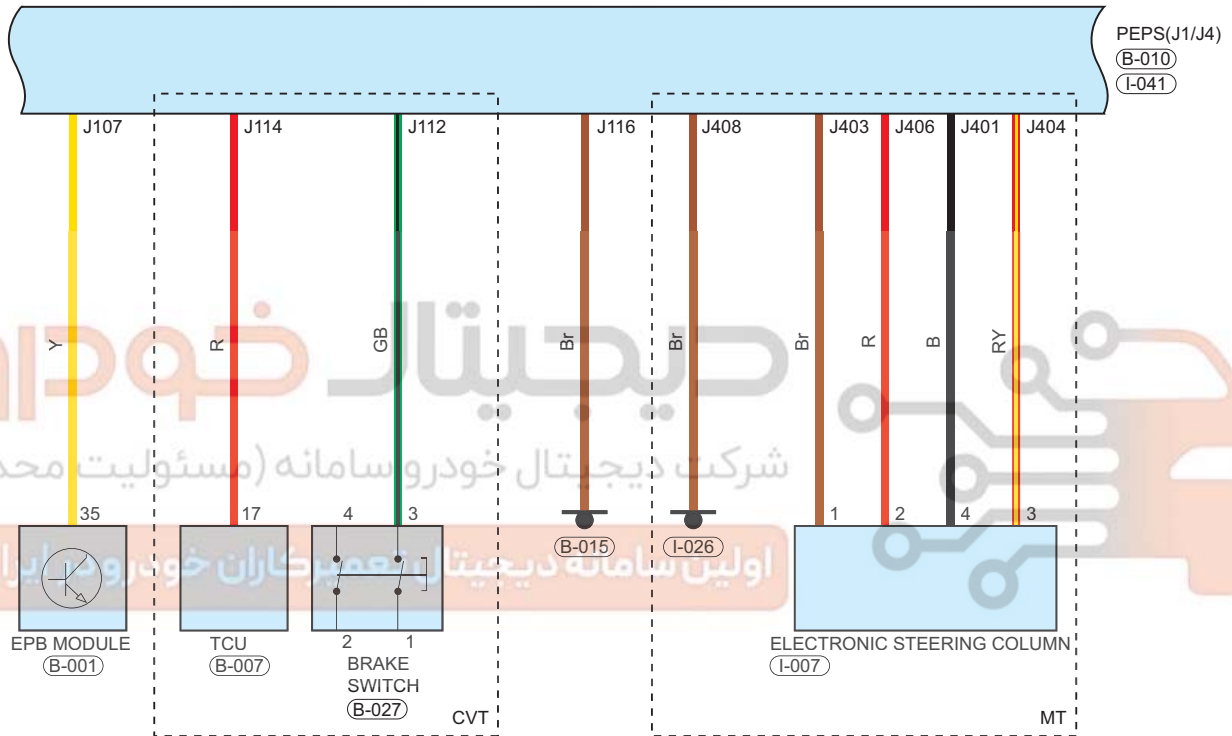

Circuit Diagram (Page 2 of 4)

09 - SYSTEM CIRCUITS

Parts Location

Connector Code	See Page	Connector Code	See Page	Connector Code	See Page
I-001	08-8	B-058	08-12	B-050	08-12
B-010	08-12	I-038	08-8	B-009	08-12
I-027	08-8	I-021	08-8		

Fuse and Relay

Fuse/Relay	See Page	Fuse and Relay Box
RF12	06-9	Instrument Panel Fuse And Relay Box

Location of Junction Connector

Connector Code	See Page	Connector Code	See Page	Connector Code	See Page
B-014, I-039	08-12				

Form of Connector

Connector Code	See Page	Connector Code	See Page	Connector Code	See Page
I-001	12-4	B-058	12-7	B-050	12-7
B-010	12-7	I-038	12-4	B-009	12-7
I-027	12-4	I-021	12-4	B-014, I-039	12-7

اولین سامانه دیجیتال تعمیرکاران خودرو در ایران

Circuit Diagram (Page 3 of 4)

Parts Location

Connector Code	See Page	Connector Code	See Page	Connector Code	See Page
B-010	08-12	I-041	08-8	B-001	08-12
B-007	08-12	B-027	08-12	B-015	08-12
I-026	08-8	I-007	08-8		