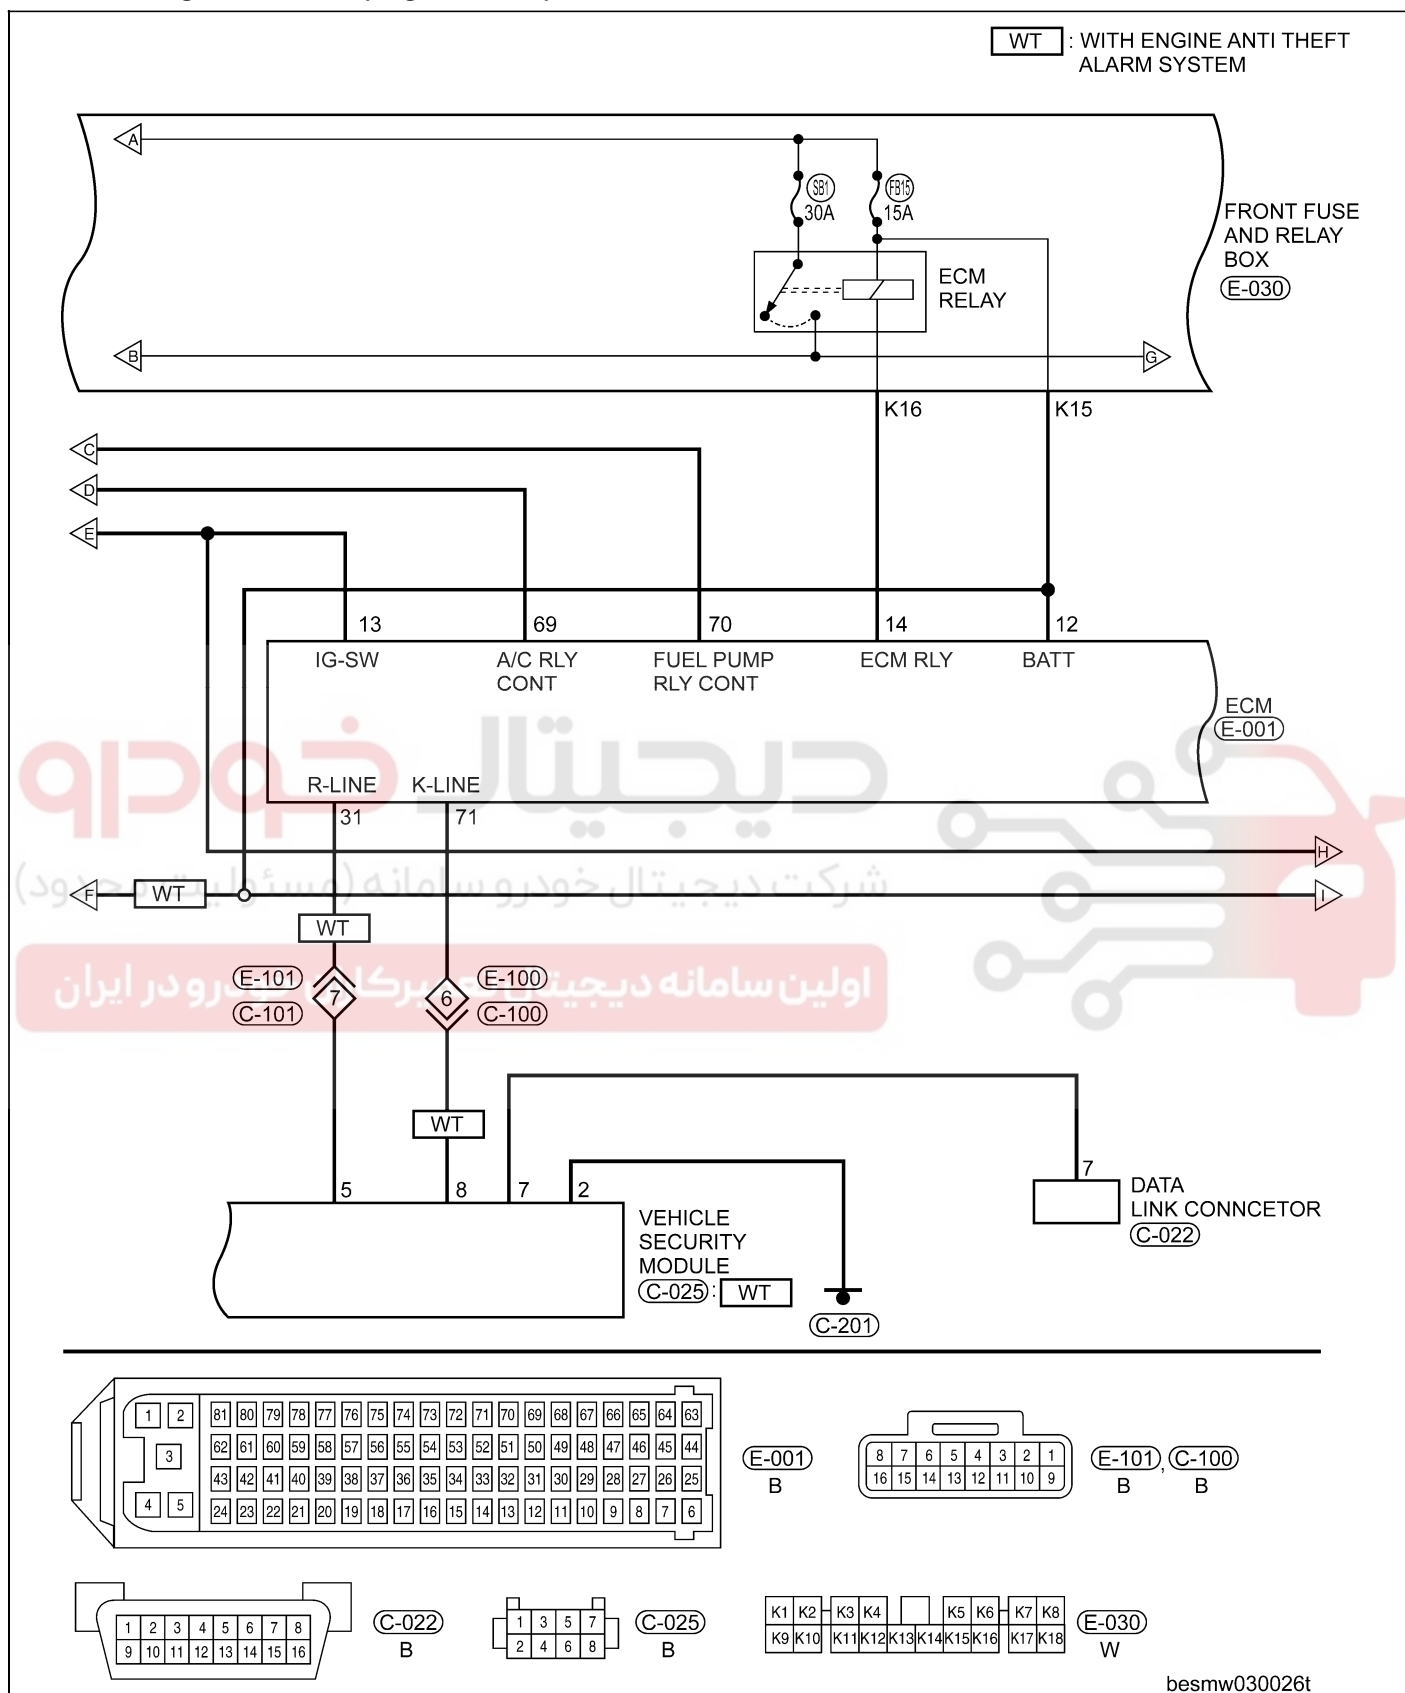

GENERAL INFORMATION

Electronic Engine Controls (Page 10 of 16)