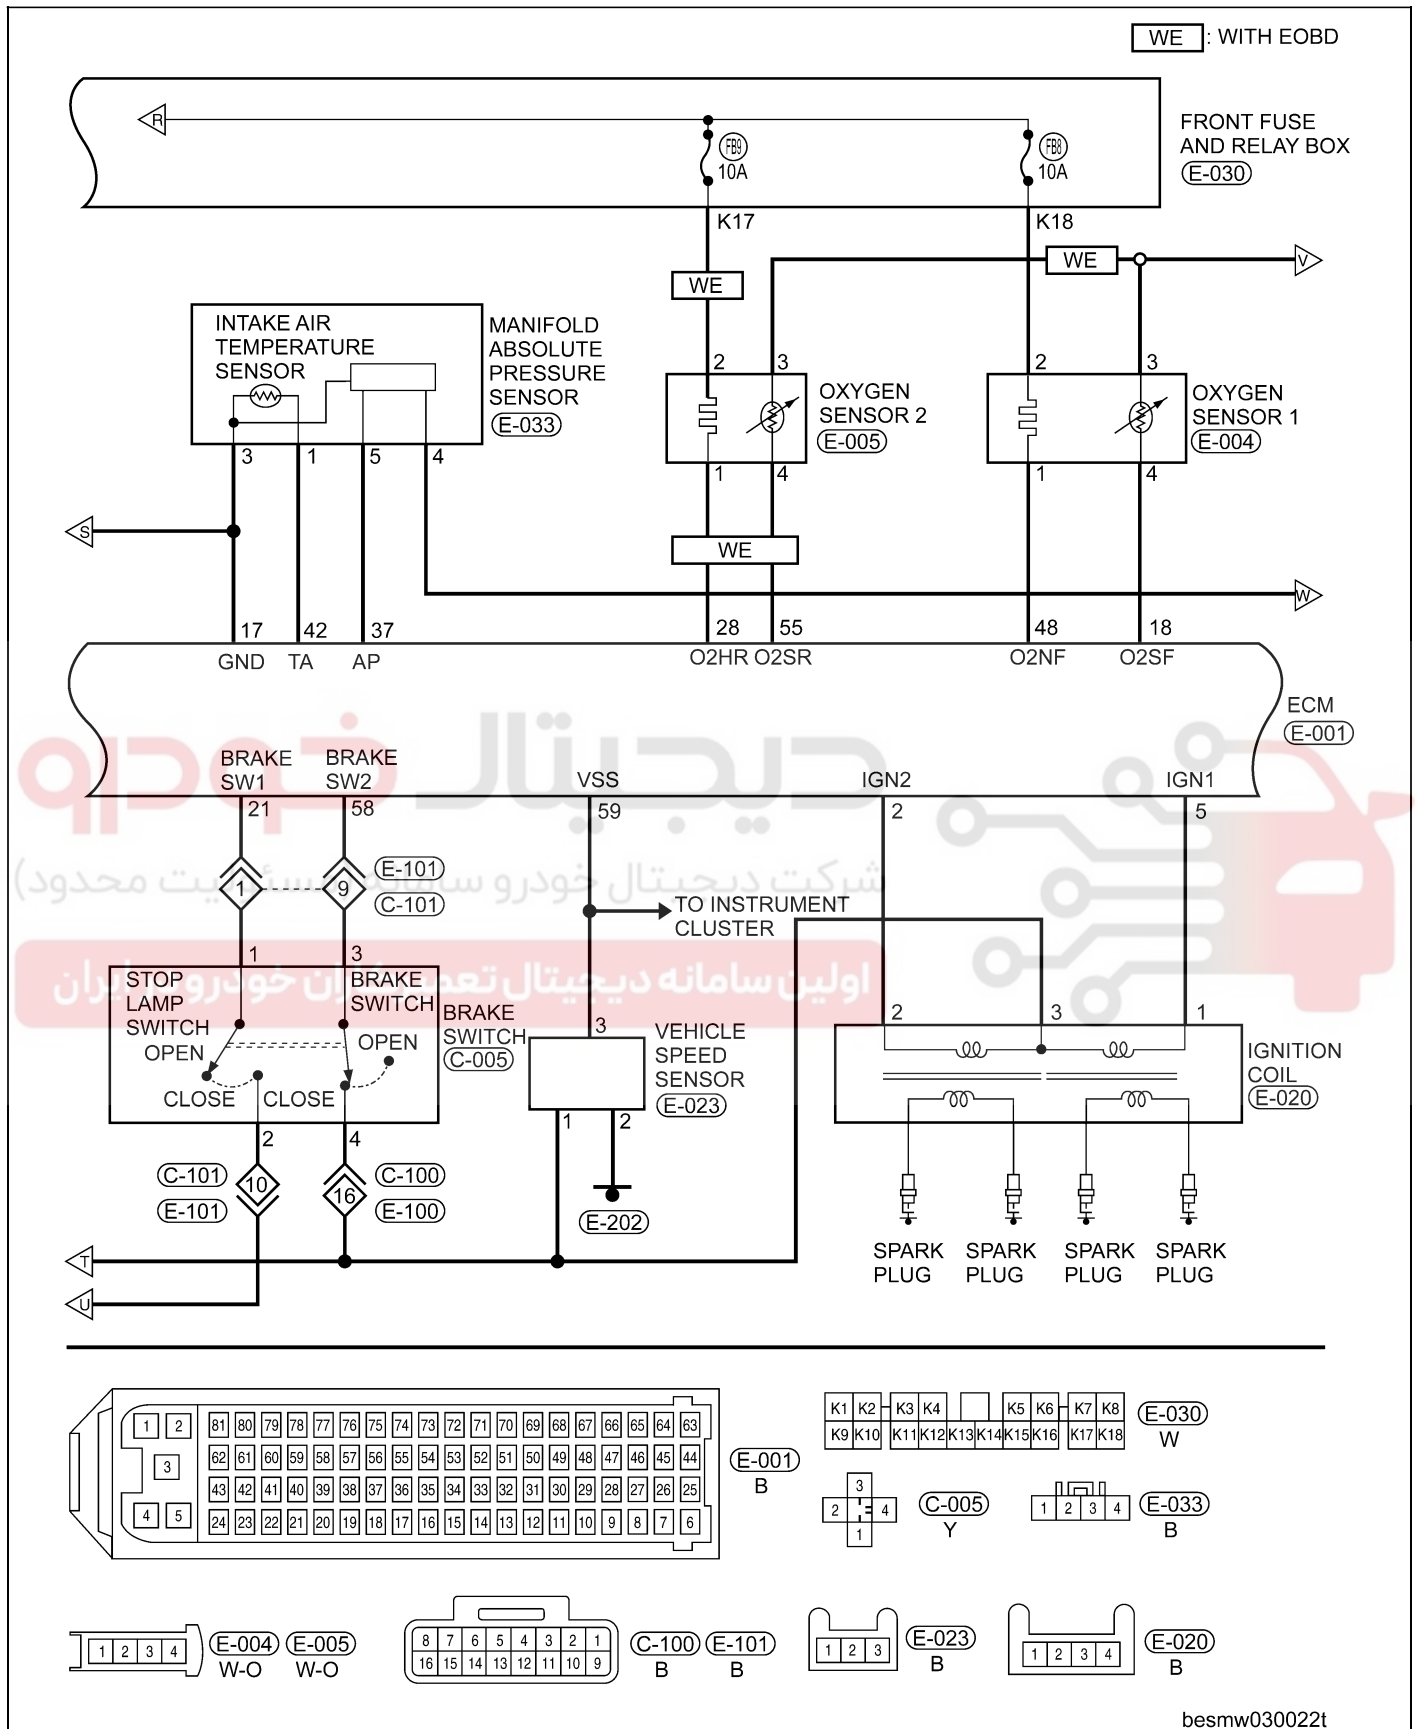

besmw030019t

GENERAL INFORMATION

Electronic Engine Controls (Page 4 of 16)

besmw030020t

GENERAL INFORMATION

Electronic Engine Controls (Page 5 of 16)

03

besmw030021t

GENERAL INFORMATION

Electronic Engine Controls (Page 6 of 16)

besmw030022t

GENERAL INFORMATION

Electronic Engine Controls (Page 7 of 16)

MT : WITH MANUAL TRANSMISSION

03

besmw030023t

GENERAL INFORMATION

Electronic Engine Controls (Page 8 of 16)

besmw030024t

GENERAL INFORMATION

Electronic Engine Controls (Page 9 of 16)

03

ENGINE CONTROL SYSTEM-1.8L

WT : WITH ENGINE ANTI THEFT ALARM SYSTEM