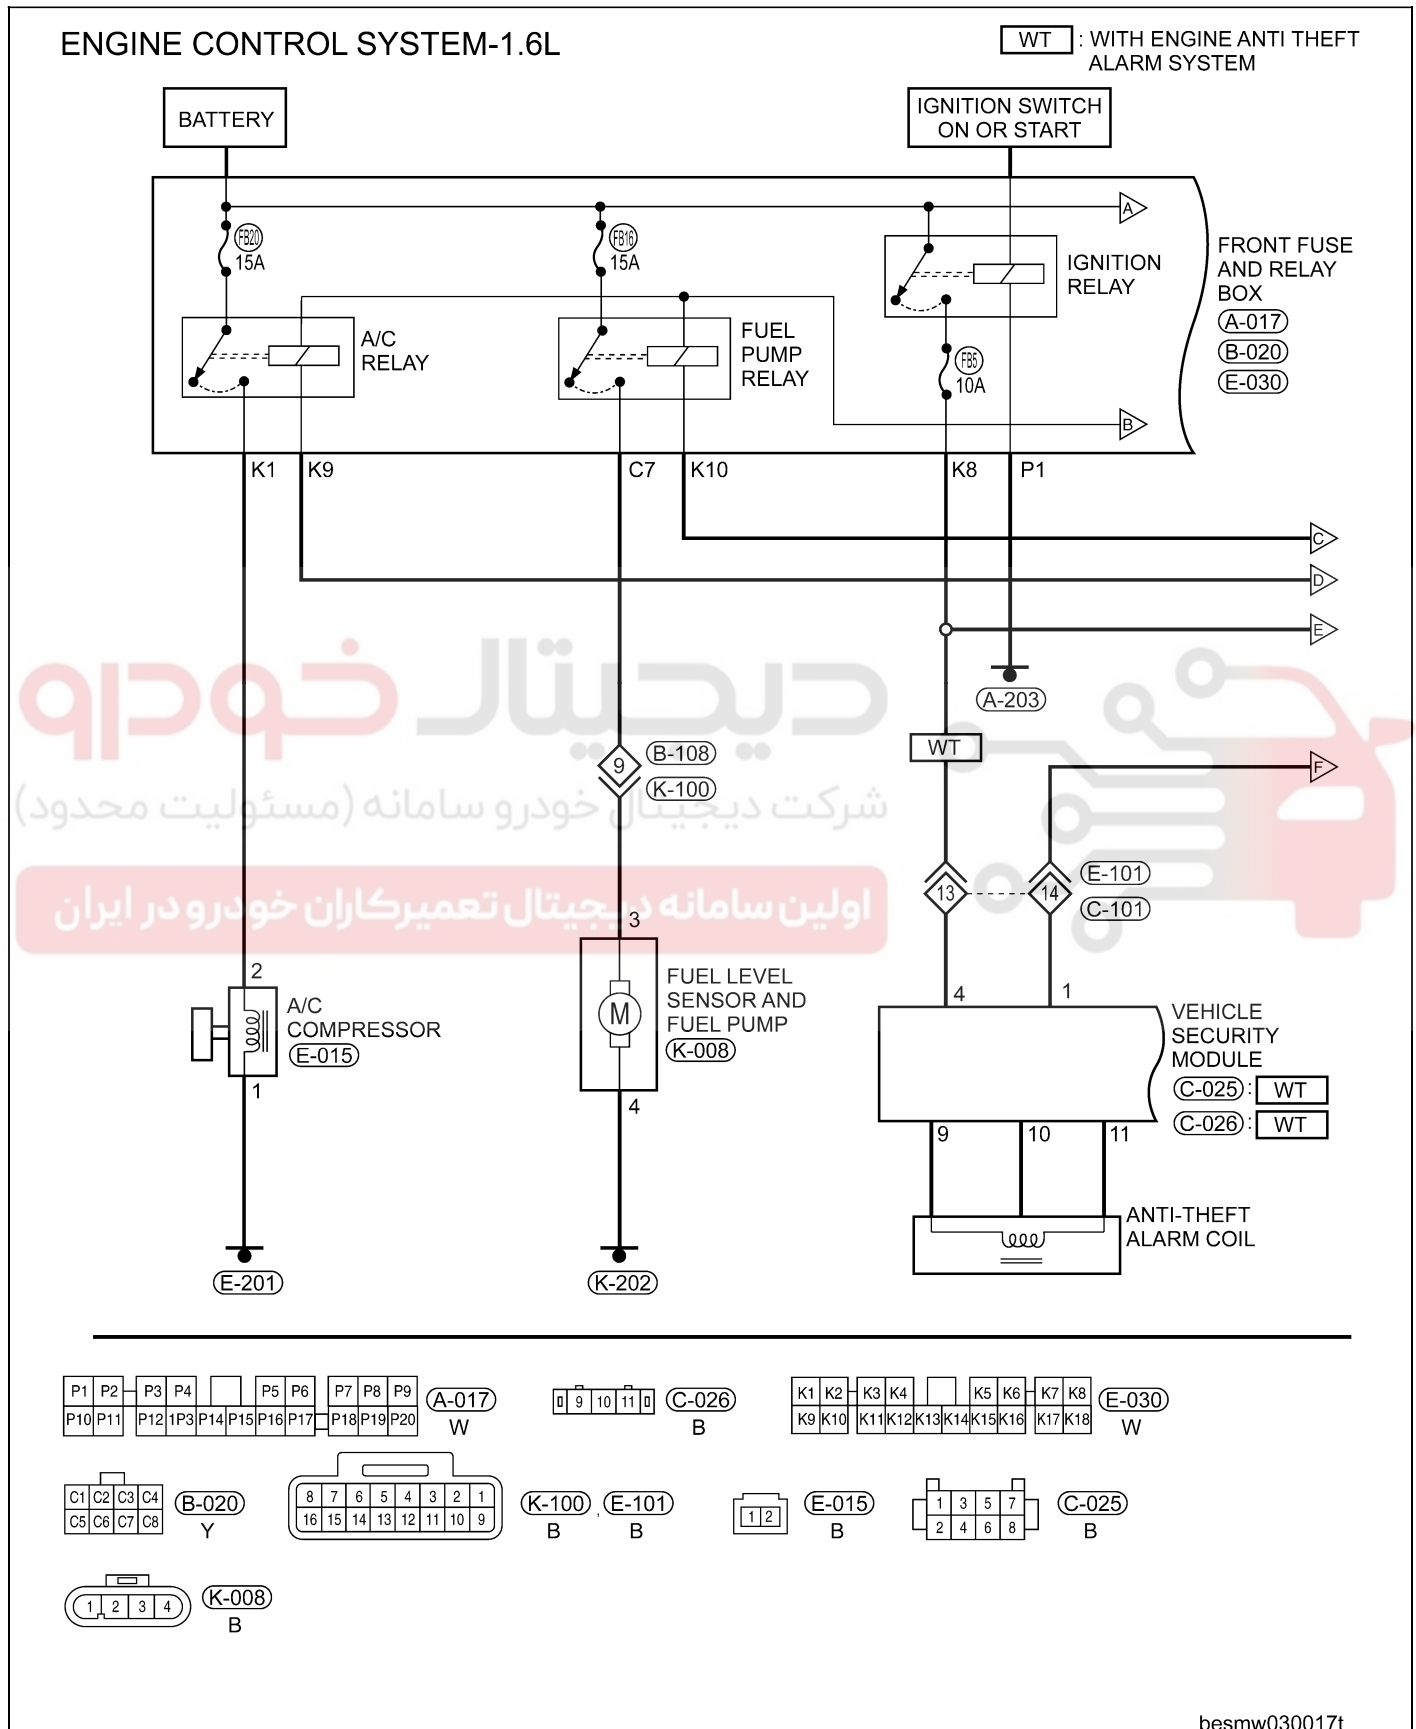

Electrical Schematics

Electronic Engine Controls (Page 1 of 16)