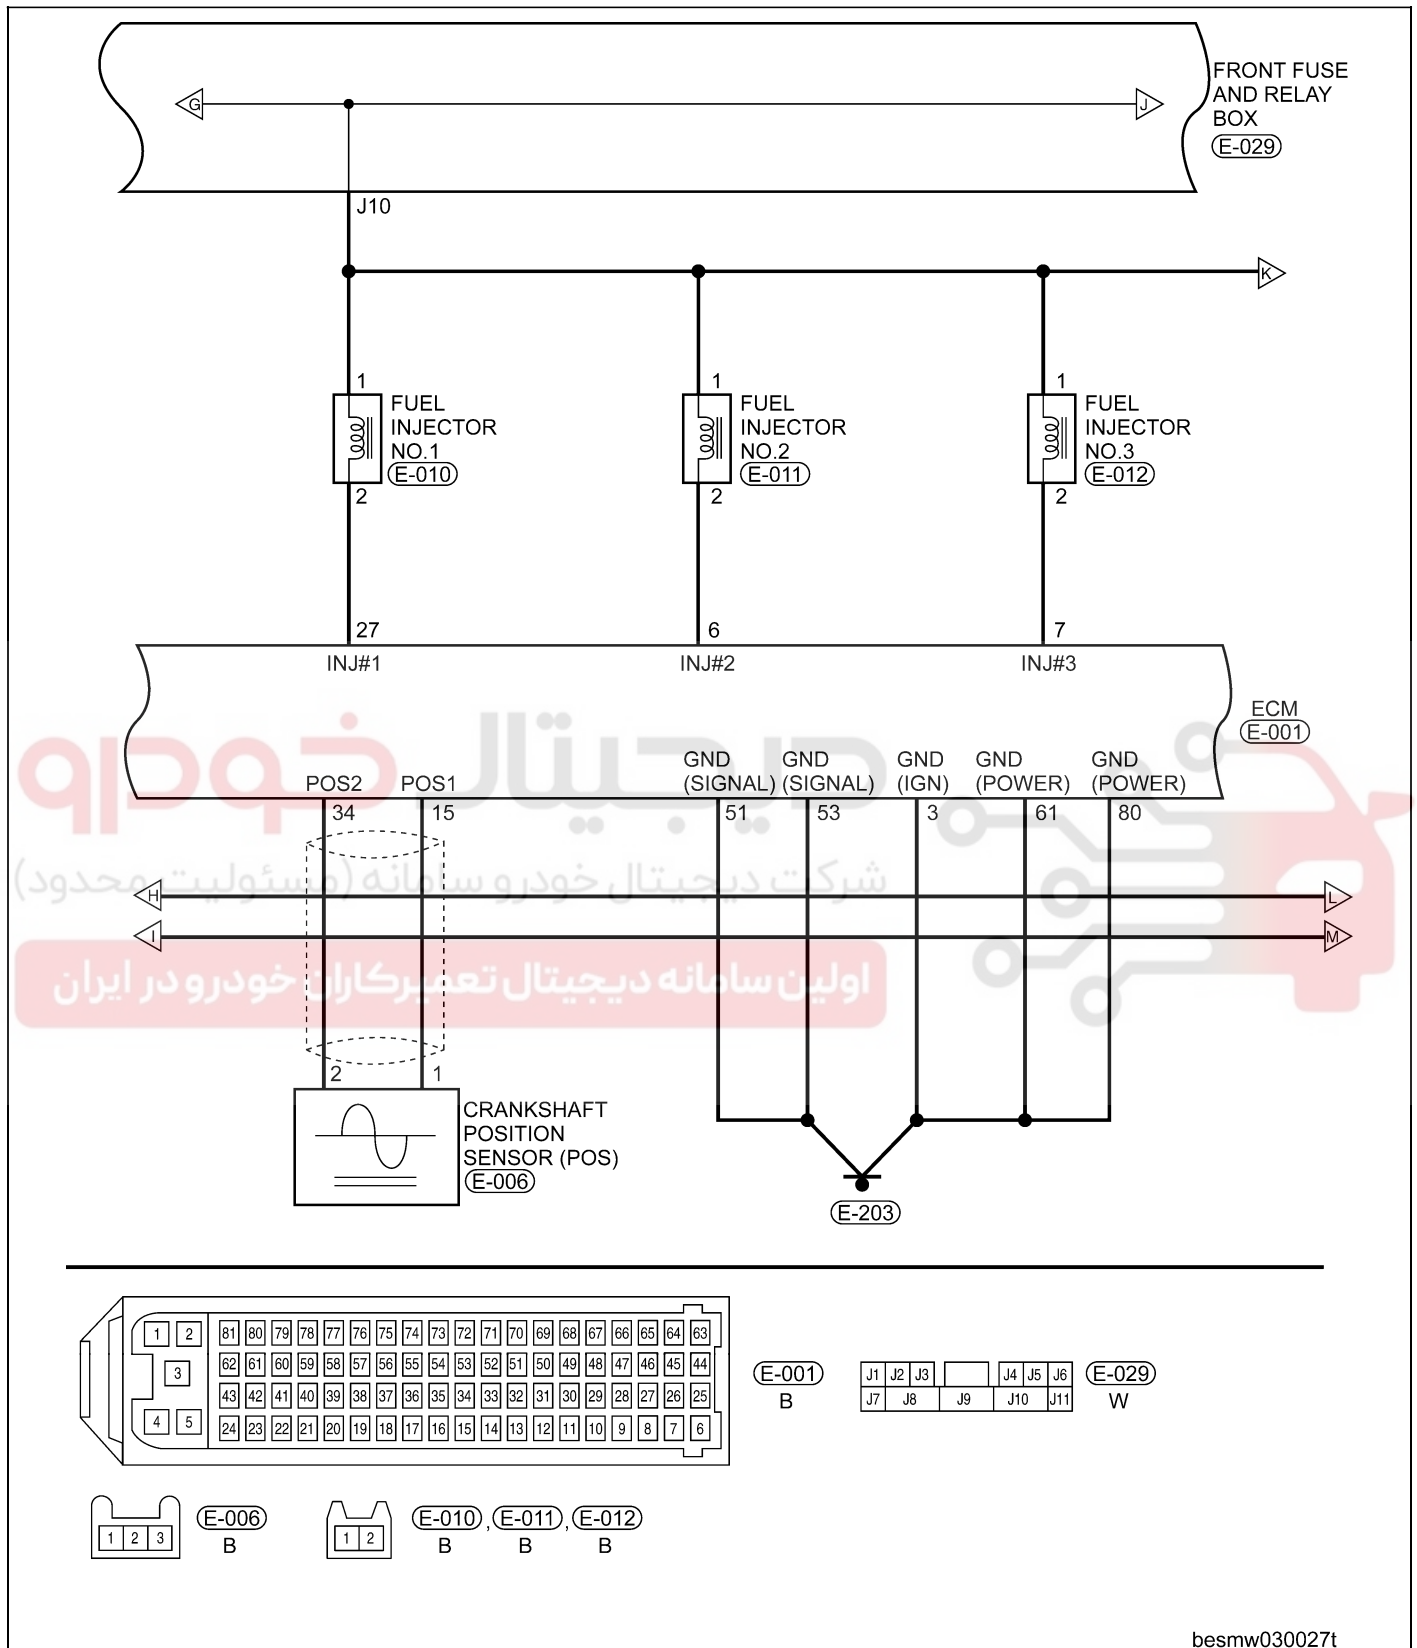

GENERAL INFORMATION

Electronic Engine Controls (Page 11 of 16)

03

besmw030027t