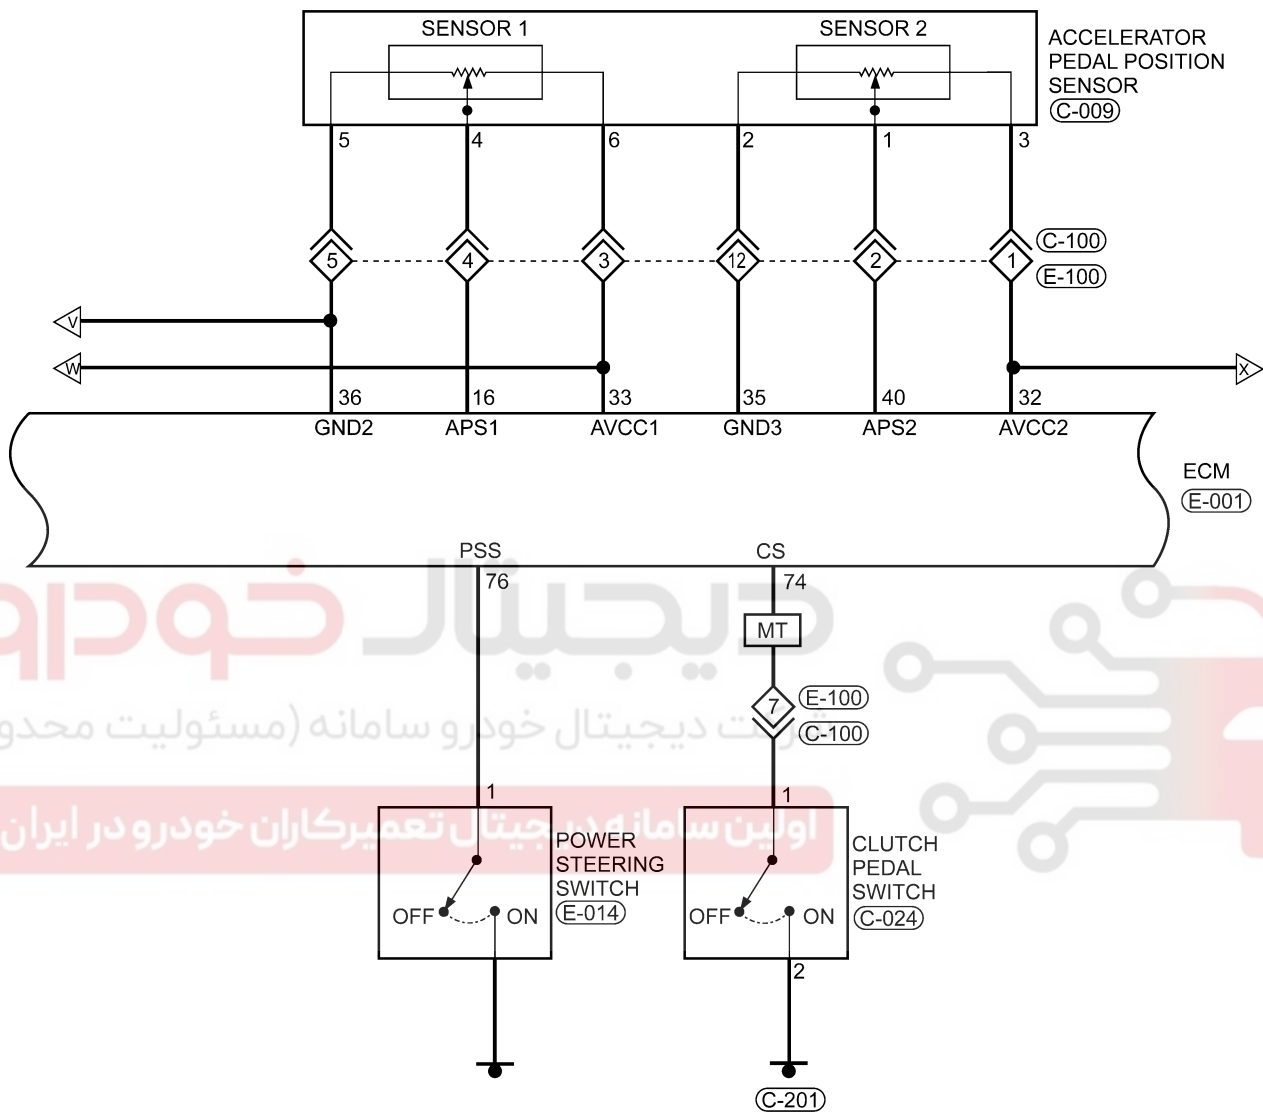

GENERAL INFORMATION

Electronic Engine Controls (Page 6 of 16)

besmw030022t

GENERAL INFORMATION

Electronic Engine Controls (Page 7 of 16)

MT : WITH MANUAL TRANSMISSION

03

besmw030023t

GENERAL INFORMATION

Electronic Engine Controls (Page 8 of 16)

besmw030024t

GENERAL INFORMATION

Electronic Engine Controls (Page 9 of 16)

03

ENGINE CONTROL SYSTEM-1.8L

WT : WITH ENGINE ANTI THEFT ALARM SYSTEM