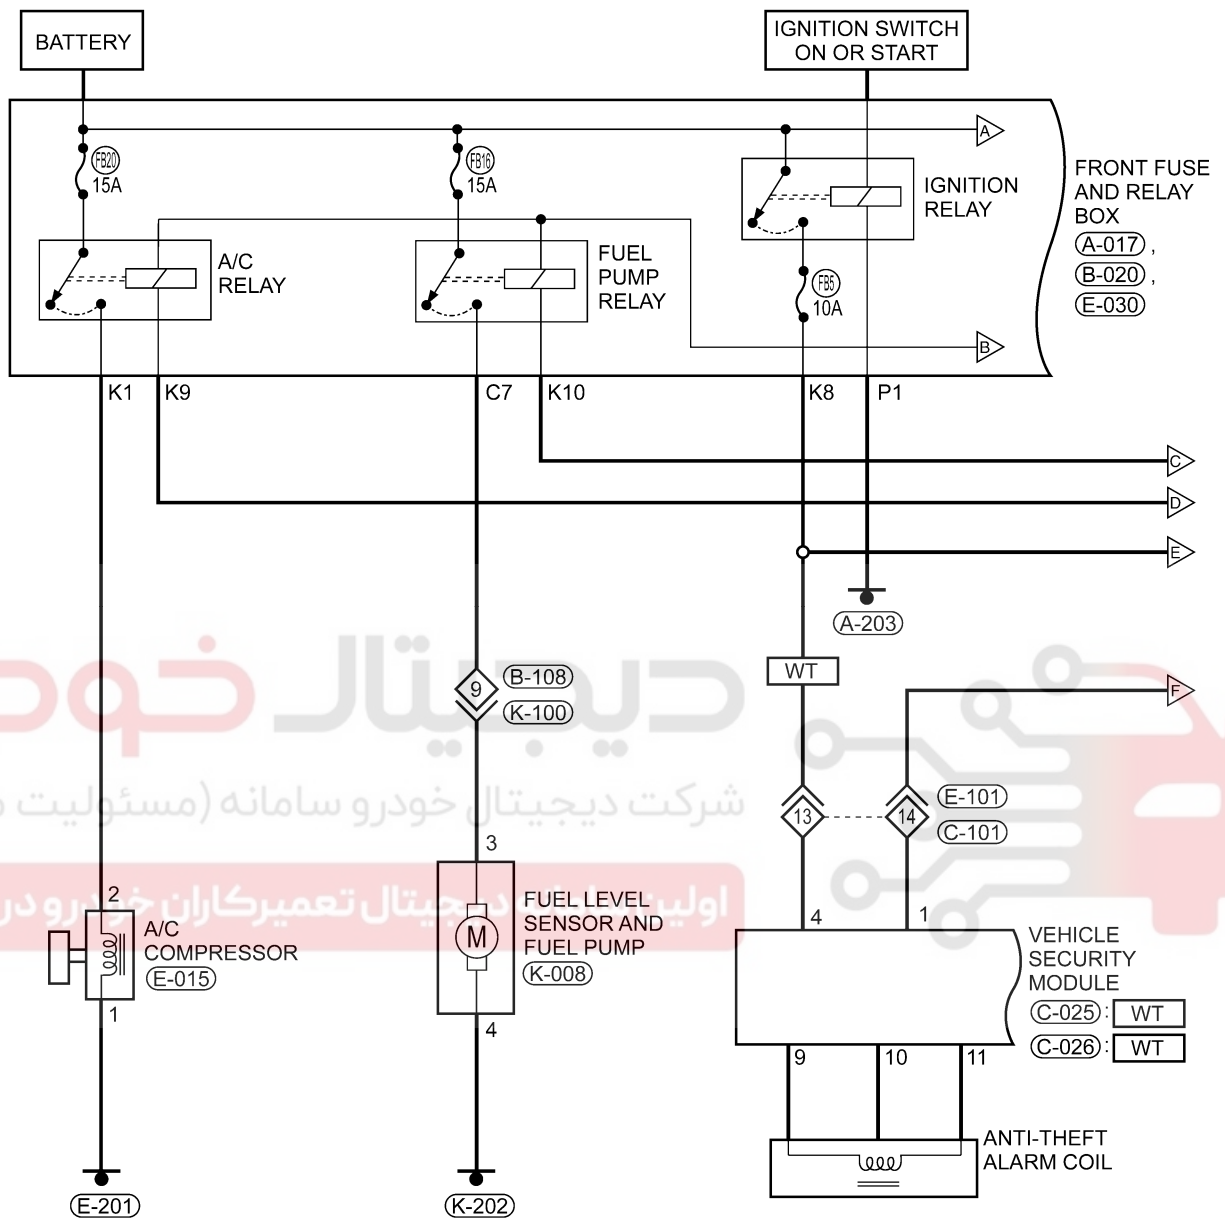

GENERAL INFORMATION

Electronic Engine Controls (Page 8 of 16)

besmw030024t

GENERAL INFORMATION

Electronic Engine Controls (Page 9 of 16)

03

ENGINE CONTROL SYSTEM-1.8L

WT : WITH ENGINE ANTI THEFT ALARM SYSTEM