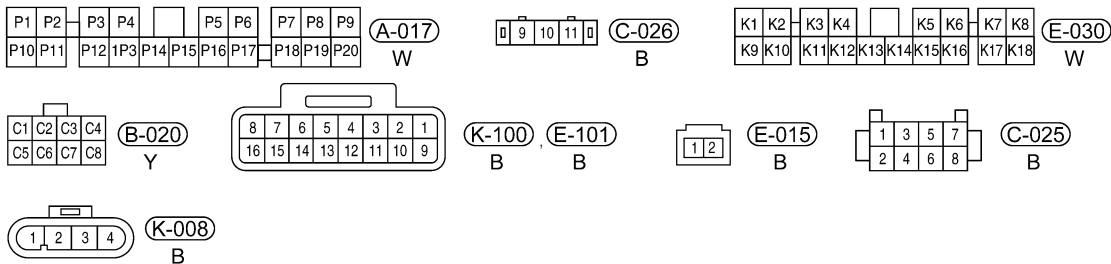

GENERAL INFORMATION

Electronic Engine Controls (Page 8 of 16)

besmw030024t

GENERAL INFORMATION

Electronic Engine Controls (Page 9 of 16)

03

ENGINE CONTROL SYSTEM-1.8L

WT : WITH ENGINE ANTI THEFT ALARM SYSTEM