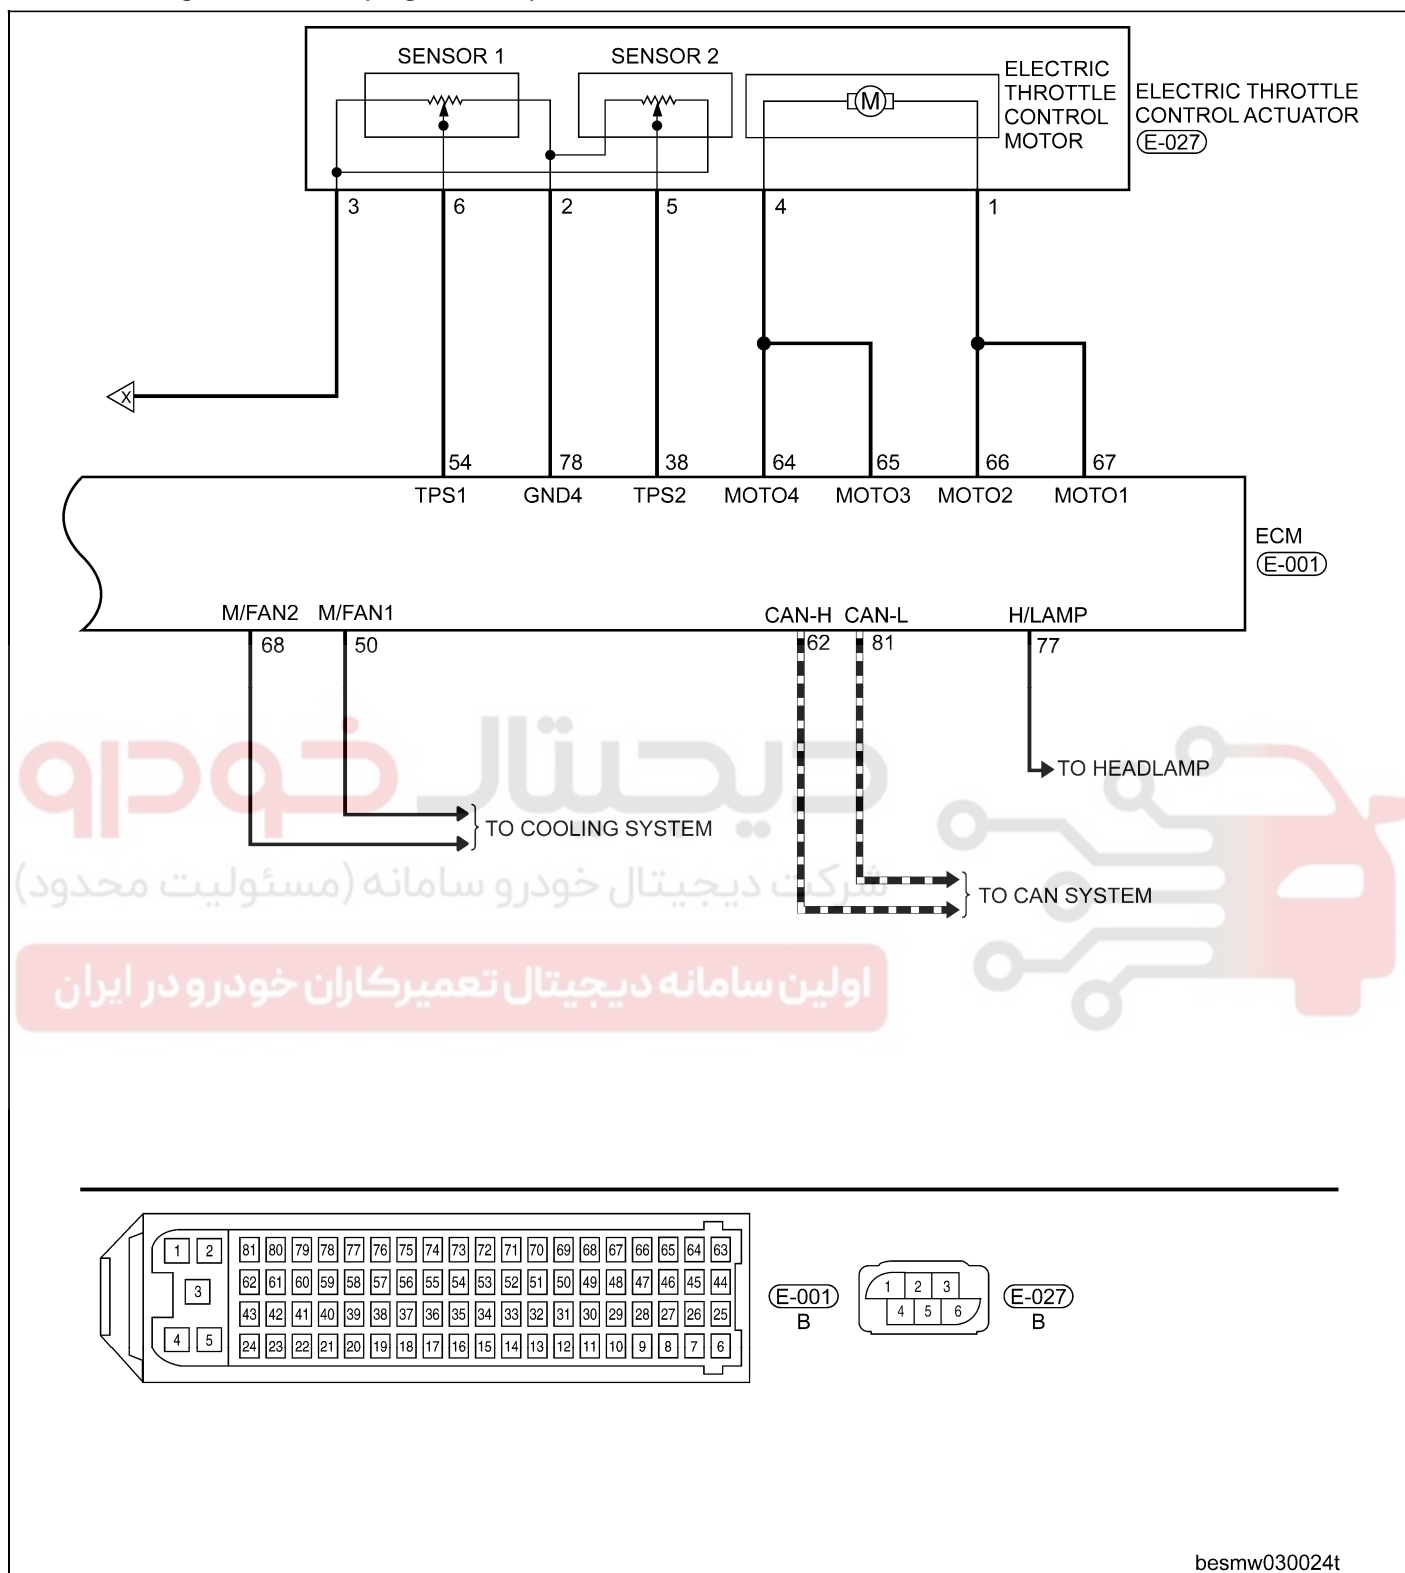

GENERAL INFORMATION

Electronic Engine Controls (Page 6 of 16)

besmw030022t

GENERAL INFORMATION

Electronic Engine Controls (Page 7 of 16)

MT : WITH MANUAL TRANSMISSION

03

besmw030023t

GENERAL INFORMATION

Electronic Engine Controls (Page 8 of 16)

besmw030024t

GENERAL INFORMATION

Electronic Engine Controls (Page 9 of 16)

03

ENGINE CONTROL SYSTEM-1.8L

WT : WITH ENGINE ANTI THEFT ALARM SYSTEM