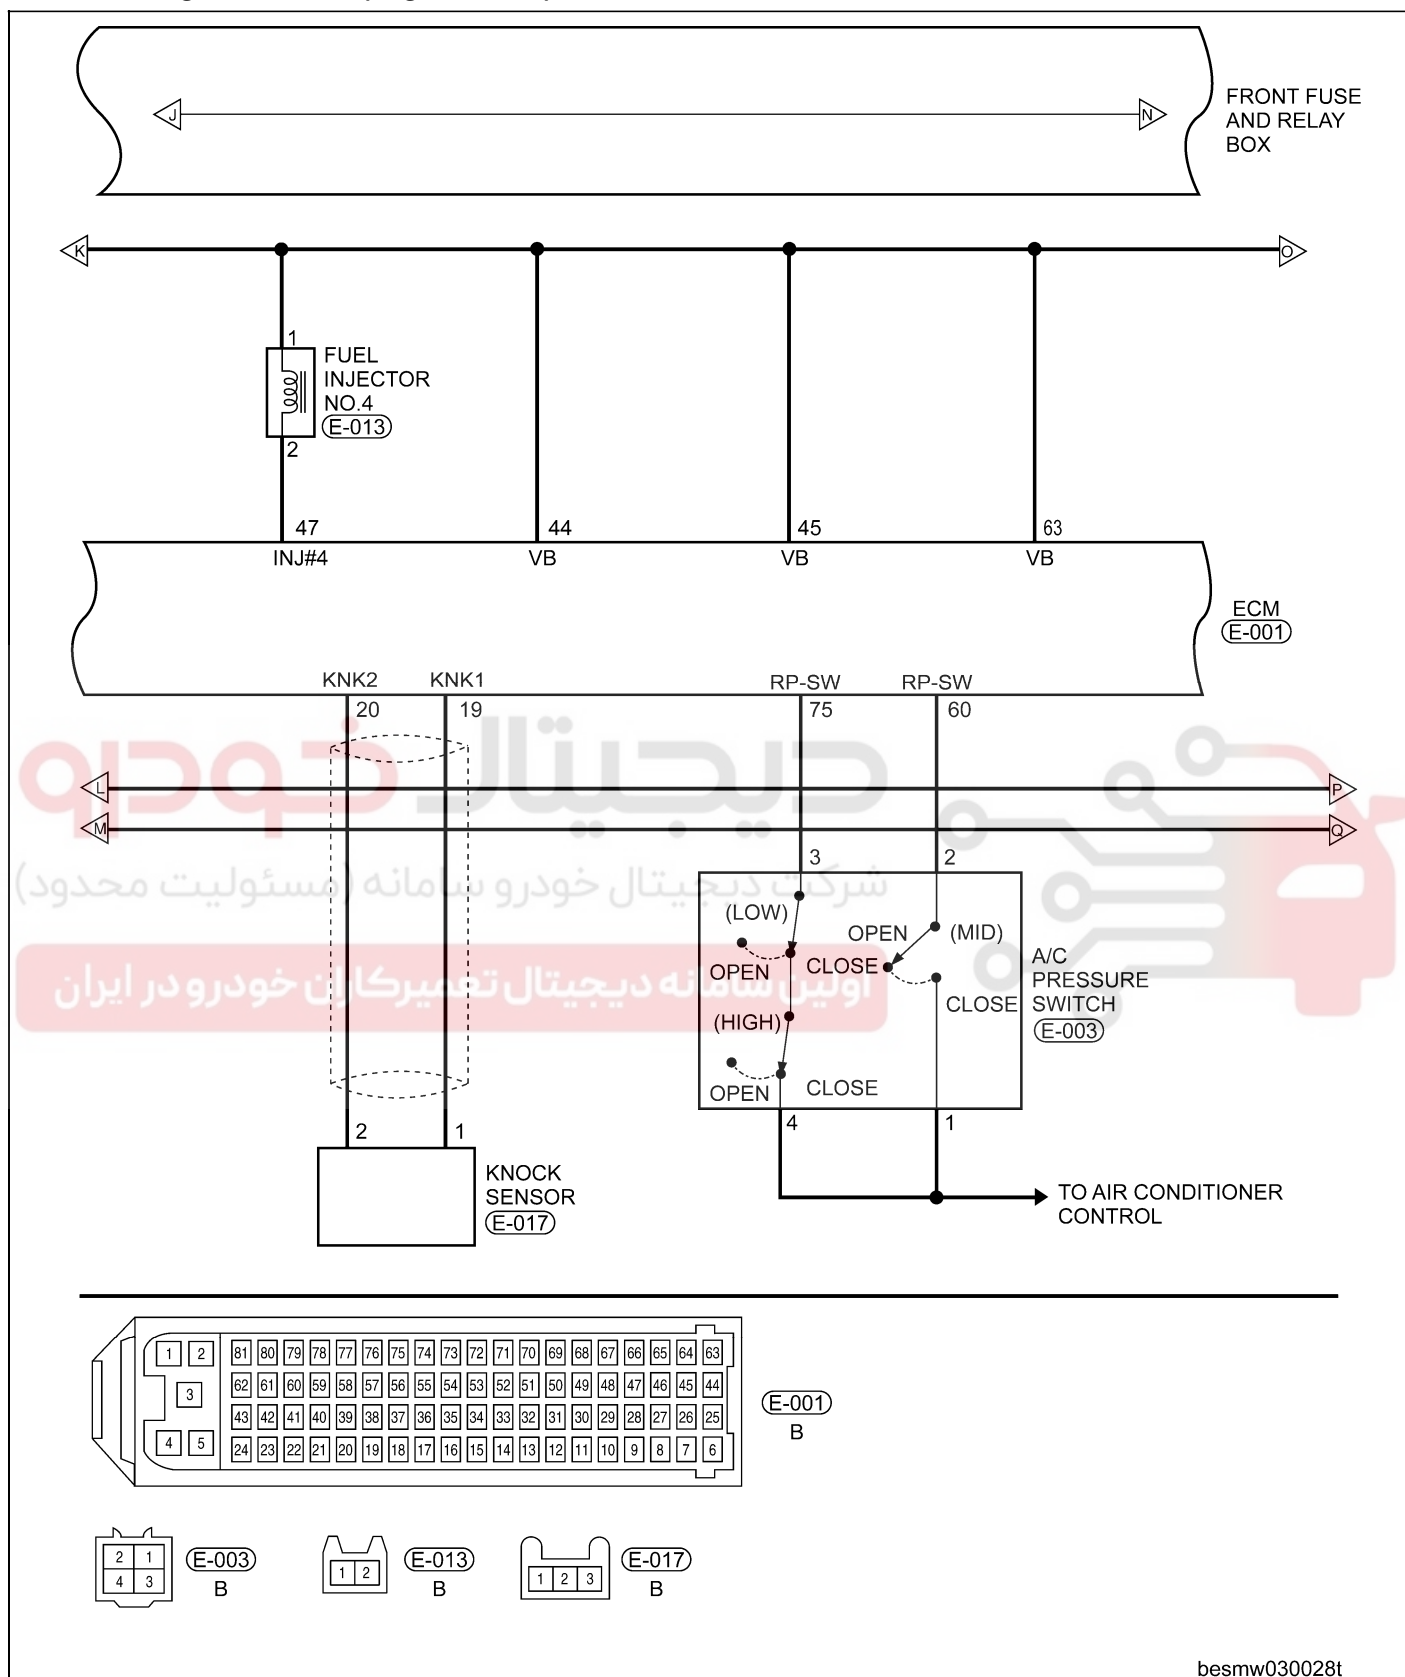

GENERAL INFORMATION

Electronic Engine Controls (Page 12 of 16)

besmw030028t