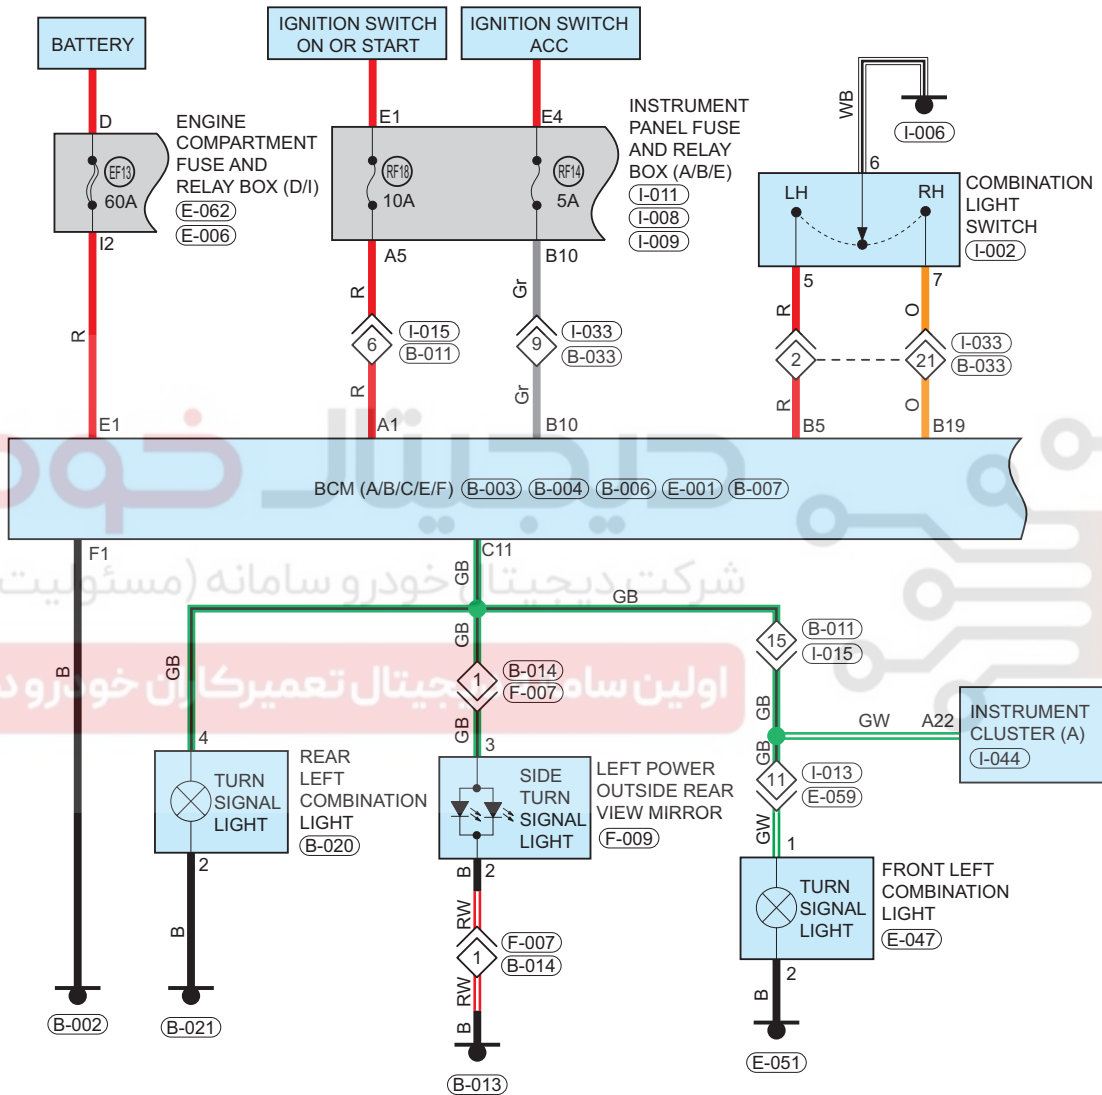

# Turn Signal Light

Circuit Diagram (Page 1 of 2)

09

## Parts Location

Connector Code	See Page	Connector Code	See Page	Connector Code	See Page
E-062	08-4 (MT)	E-006	08-4 (MT)	E-047	08-4 (MT)
	08-7 (CVT)		08-7 (CVT)		08-7 (CVT)
E-051	08-4 (MT)	E-001	08-4 (MT)	I-006	08-12
	08-7 (CVT)		08-7 (CVT)		
I-002	08-12	B-003	08-17	B-004	08-17
B-006	08-17	I-009	08-12	B-007	08-17
B-002	08-17	B-020	08-17	B-021	08-17
F-009	08-19	B-013	08-17	I-044	08-12
I-011	08-12	I-008	08-12		

## Fuse and Relay

Fuse/Relay	See Page	Fuse and Relay Box
EF13	06-5	Engine Compartment Fuse and Relay Box
RF14	06-12	Instrument Panel Fuse and Relay Box
RF18	06-12	Instrument Panel Fuse and Relay Box

## Location of Junction Connector

Connector Code	See Page	Connector Code	See Page	Connector Code	See Page
I-015, B-011	08-12, 08-17	I-033, B-033	08-12, 08-17	B-014, F-007	08-17, 08-19
I-013, E-059	08-12, 08-4 (MT)				
	08-12, 08-7 (CVT)				