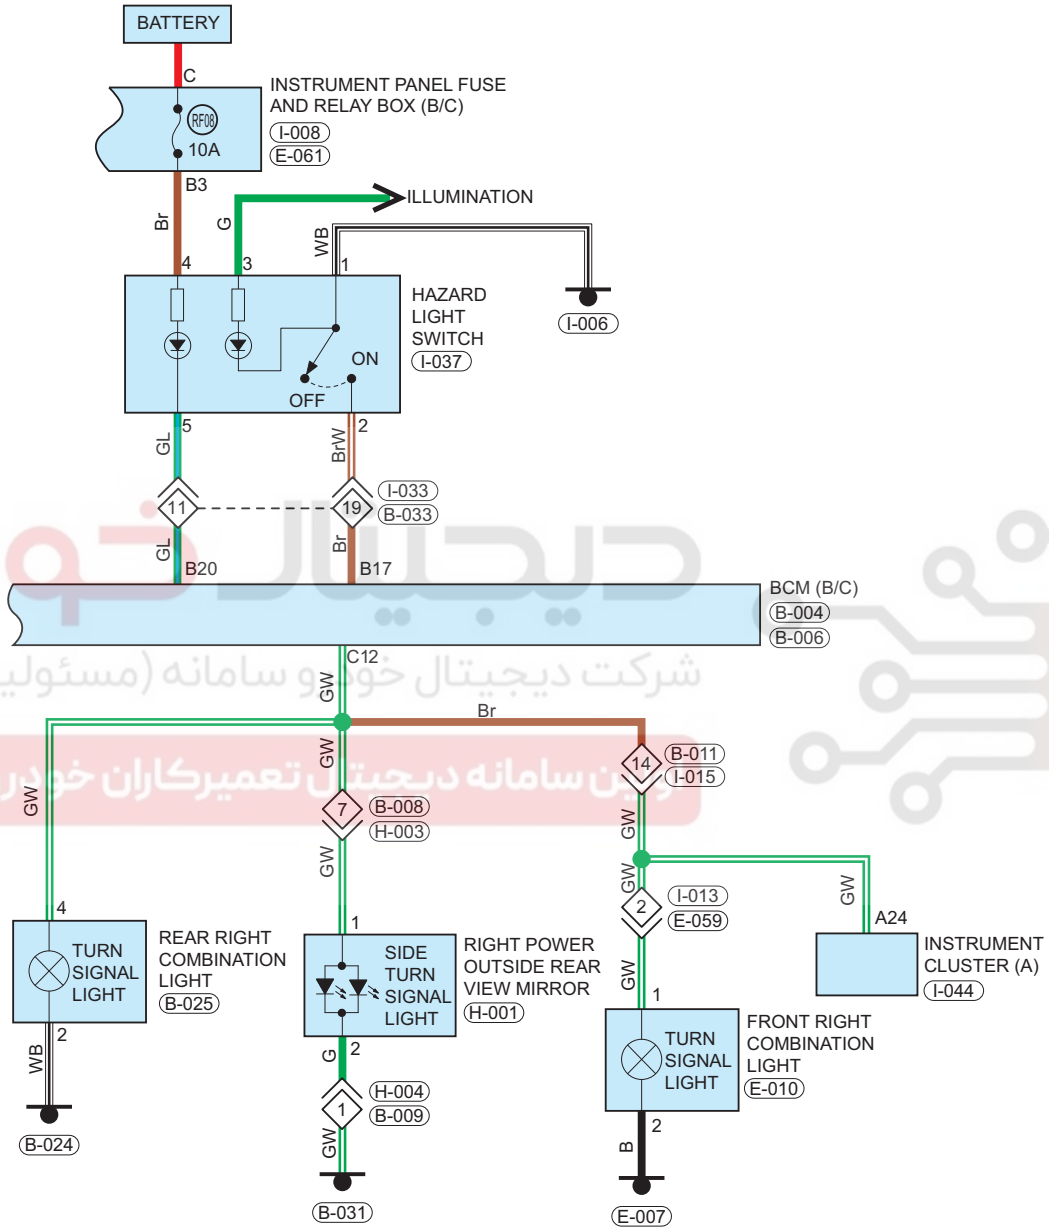

Circuit Diagram (Page 2 of 2)

دیجیتال خودرو
شرکت دیجیتال خودرو و سامانه (مسئولیت محدود)
نمایندگی سامانه دیجیتال تعمیرکاران خودرو در ایران