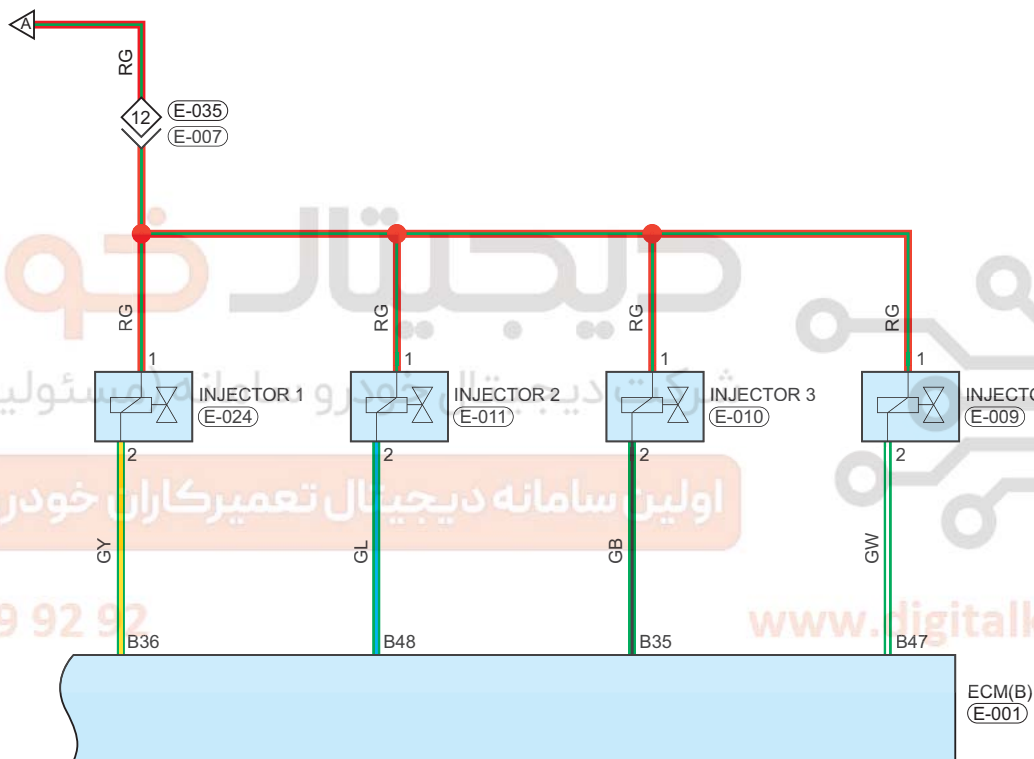

Circuit Diagram (Page 2 of 2)

دیجیتال خودرو
اولین سامانه دیجیتال تعمیرکاران خودرو در ایران
www.digitalkhodro.com

02 09 52 99 92 92

EA13T090110

Parts Location

Connector Code	See Page	Connector Code	See Page	Connector Code	See Page
E-024	08-3	E-011	08-3	E-010	08-3
E-009	08-3	E-001	08-3		

Location of Junction Connector

Connector Code	See Page	Connector Code	See Page	Connector Code	See Page
E-035, E-007	08-5, 08-3 (MT) 08-7, 08-3 (AT)				

Form of Connector

Connector Code	See Page	Connector Code	See Page	Connector Code	See Page
E-024	12-3	E-011	12-2	E-010	12-2
E-009	12-2	E-001	12-2	E-035, E-007	12-4

دیجیتال خودرو

شرکت دیجیتال خودرو سامانه (مسئولیت محدود)

اولین سامانه دیجیتال تعمیرکاران خودرو در ایران