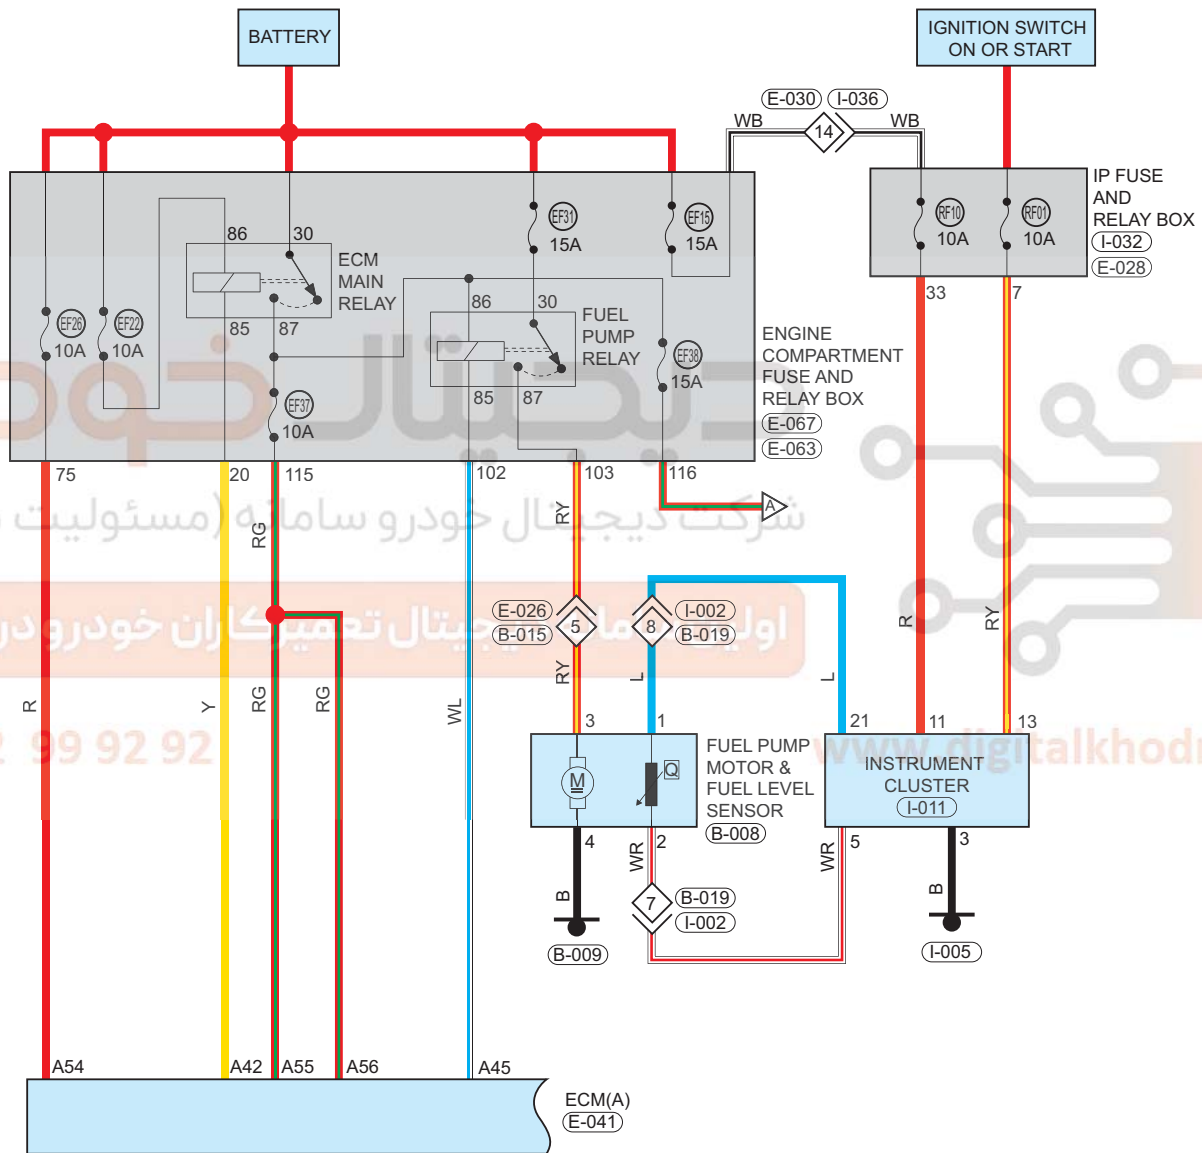

SQRD4G15B Fuel Supply System

Circuit Diagram (Page 1 of 2)

02 09

EA13T090100

Parts Location

Connector Code	See Page	Connector Code	See Page	Connector Code	See Page
I-032	08-10	E-028	08-5 (MT) 08-7 (AT)	E-067	08-5 (MT) 08-7 (AT)
E-063	08-5 (MT) 08-7 (AT)	I-005	08-10	I-011	08-10
B-009	08-12	B-008	08-12	E-041	08-5 (MT) 08-7 (AT)

Fuse and Relay

Fuse/Relay	See Page	Fuse and Relay Box
EF26	06-2	Engine Compartment Fuse and Relay Box
EF22	06-2	Engine Compartment Fuse and Relay Box
EF37	06-2	Engine Compartment Fuse and Relay Box
EF31	06-2	Engine Compartment Fuse and Relay Box
EF15	06-2	Engine Compartment Fuse and Relay Box
EF38	06-2	Engine Compartment Fuse and Relay Box
RF01	06-10	IP Fuse and Relay Box
RF10	06-10	IP Fuse and Relay Box
ECM Main Relay	06-2	Engine Compartment Fuse and Relay Box
Fuel Pump Relay	06-2	Engine Compartment Fuse and Relay Box

Location of Junction Connector

Connector Code	See Page	Connector Code	See Page	Connector Code	See Page
E-030, I-036	08-5, 08-10 (MT) 08-7, 08-10 (AT)	E-026, B-015	08-5, 08-12 (MT) 08-7, 08-12 (AT)	I-002, B-019	08-10, 08-12

Form of Connector

Connector Code	See Page	Connector Code	See Page	Connector Code	See Page
I-032	12-9	E-028	12-3	E-067	12-6
E-063	12-5	I-005	12-7	I-011	12-7
B-009	12-10	E-041	12-4	B-008	12-10
E-026, B-015	12-3	I-002, B-019	12-7	E-030, I-036	12-3