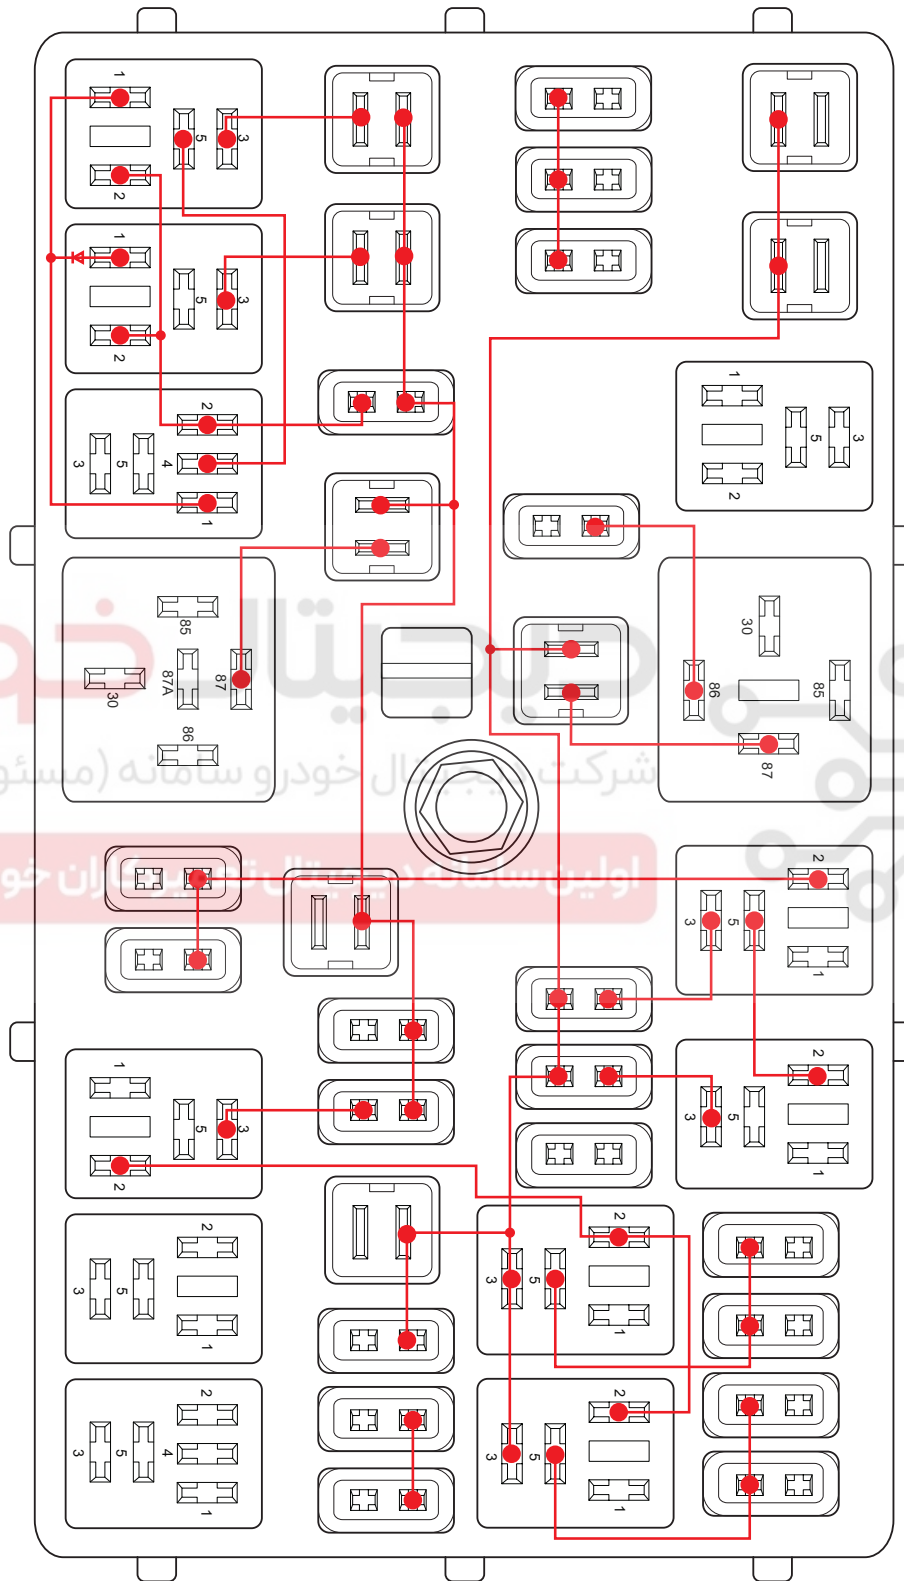

## Engine Compartment Fuse Description

No.	Description	No.	Description
EF01	Left Headlight Low Beam	EF15	TCU (for CVT Model) Reserve (for MT Model)
EF02	Right Headlight Low Beam	EF16	Generator
EF03	Fuel Pump	EF17	Right Position Lights/License Plate Lights
EF04	Left Headlight High Beam	EF18	Reserve
EF05	Blower Relay	EF19	Fan Relay Coil
EF06	Right Headlight High Beam	EF20	Left Position Lights
EF07	Sub Fan	EF21	Reserve
EF08	Main Fan	EF22	Variable Camshaft Timing (Exhaust/ Intake)/Variable Intake Valve/Canister Solenoid Valve
EF09	Starter	EF23	Brake Switch
EF10	TCU (for CVT Model) Reserve (for MT Model)	EF24	ECM Main Relay Coil
EF11	Reserve	EF25	Upstream Oxygen Sensor/Downstream Oxygen Sensor
EF12	ECM Main Relay	EF26	Ignition Coil
EF13	BCM	EF27	TCU (for CVT Model)/ECM
EF14	Back-up Light Relay (for CVT Model) Back-up Light Switch (for MT Model)		

### View of Engine Compartment Fuse and Relay Box

Front View

06

ET11060050

Back View

06

شرکت دیجیتال خودرو سامانه (مسئولیت محدود)

اولین سامانه دیجیتال تعمیرکار خودرو در ایران