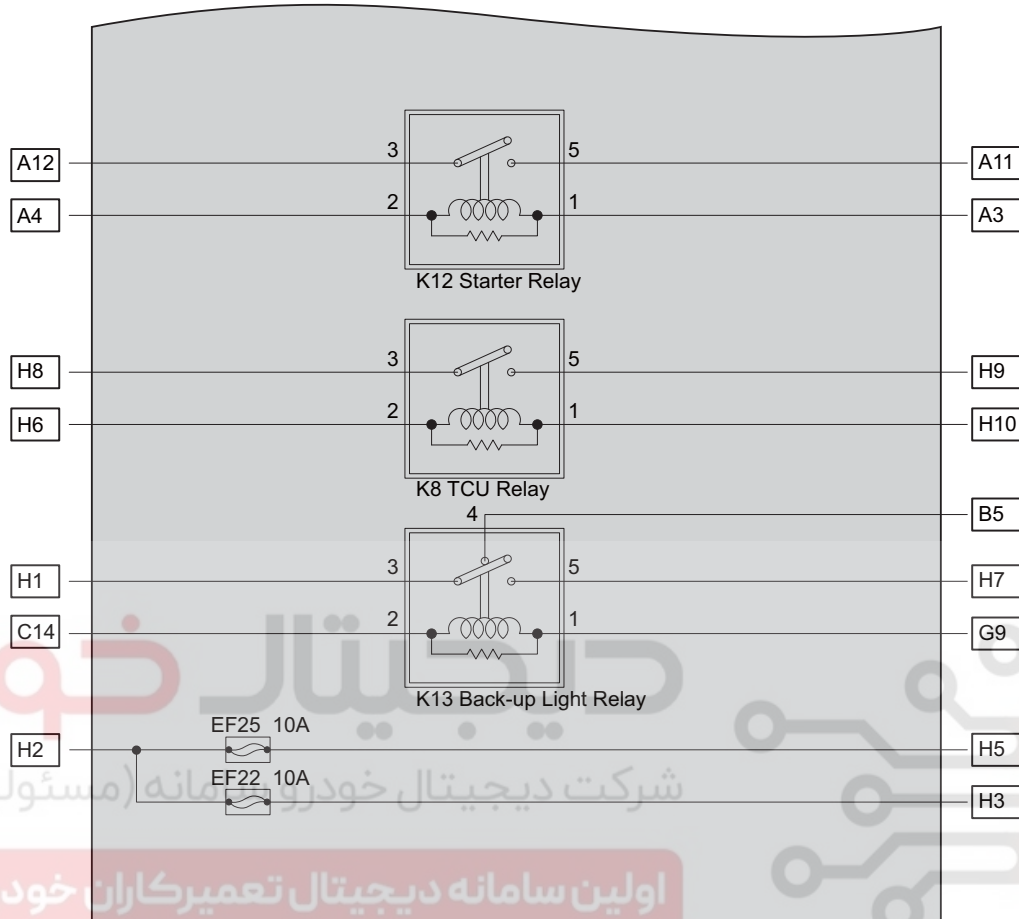

# Engine Compartment Fuse and Relay Box Inner Circuit

Circuit Diagram (Page 1 of 3)

06

ET11060070

Circuit Diagram (Page 2 of 3)

ET11060080

06

Circuit Diagram (Page 3 of 3)