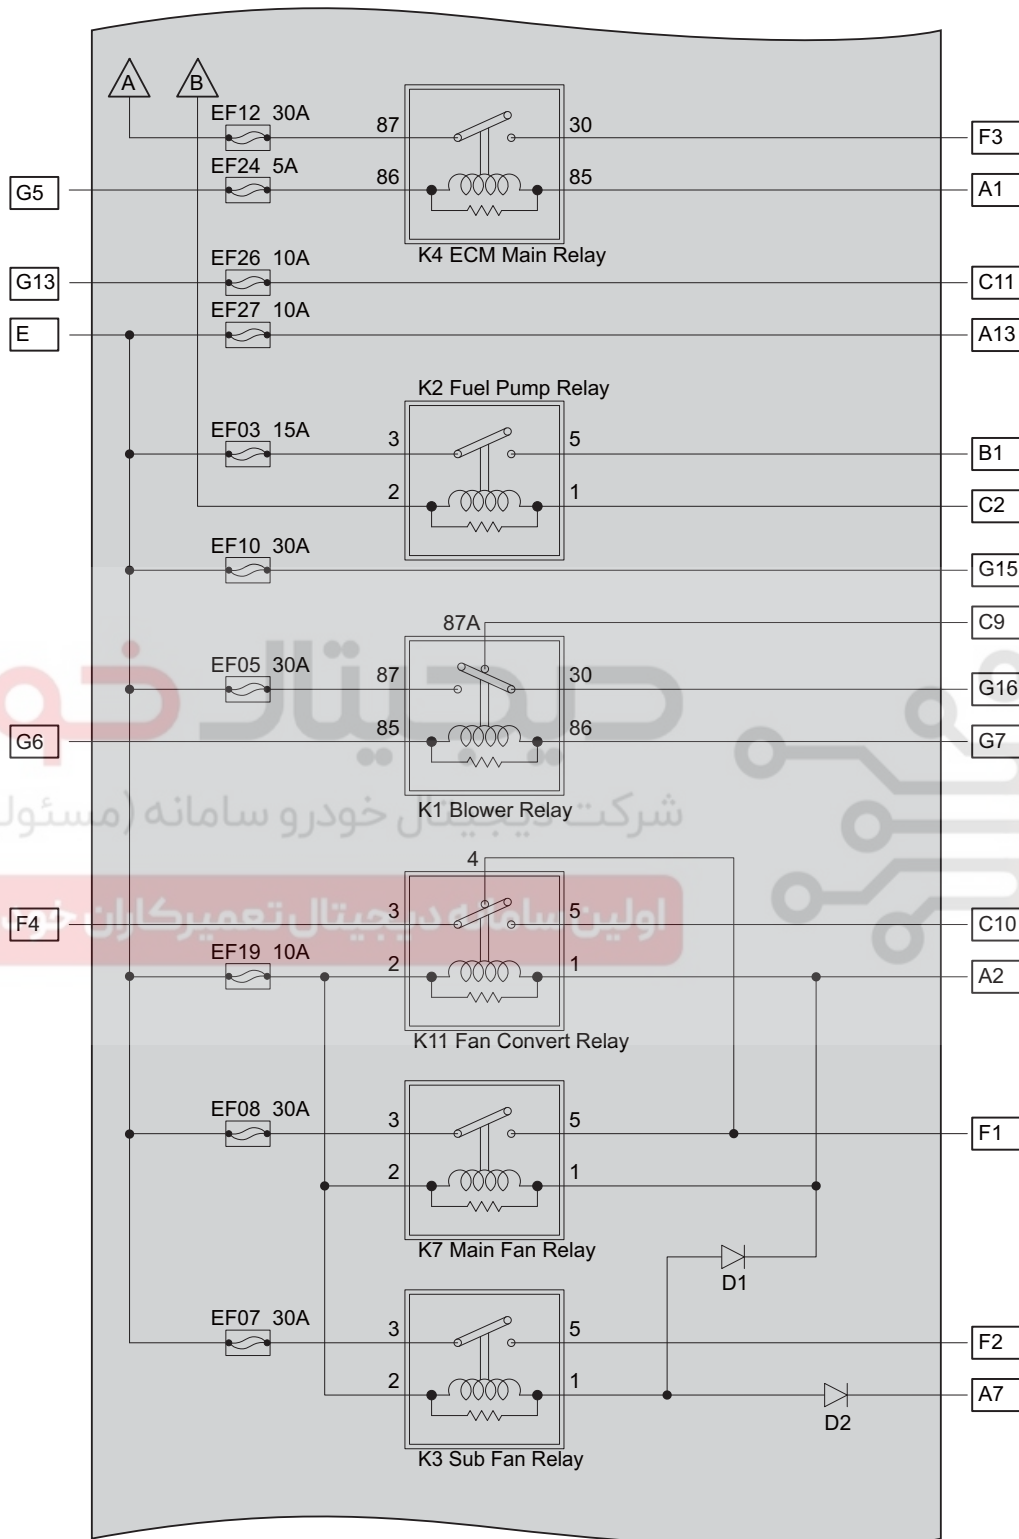

# Engine Compartment Fuse and Relay Box Inner Circuit

Circuit Diagram (Page 1 of 3)

06

ET11060070

Circuit Diagram (Page 2 of 3)

ET11060080

06

Circuit Diagram (Page 3 of 3)