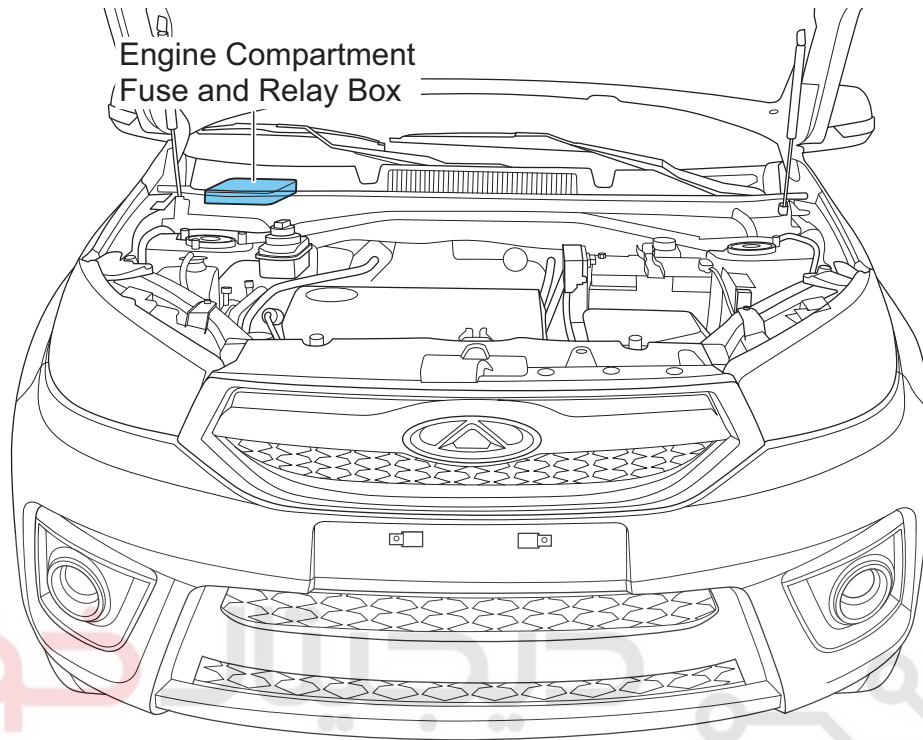

Engine Compartment Fuse and Relay Box

Location of Engine Compartment Fuse and Relay Box