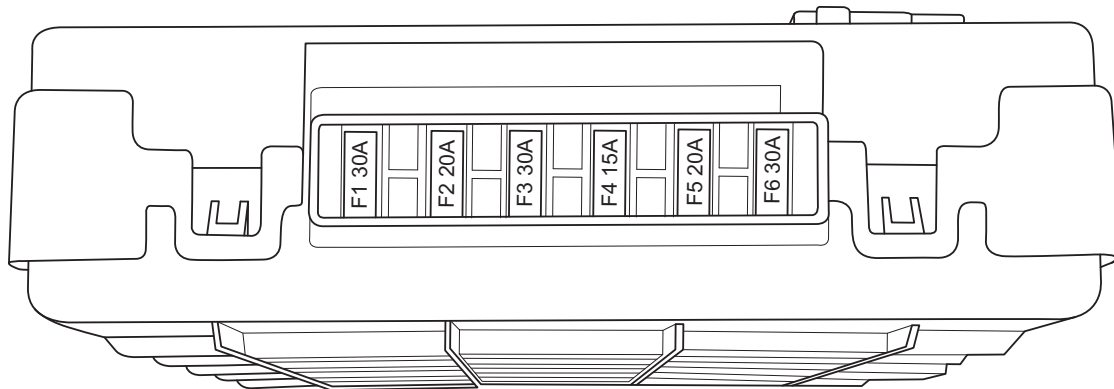

BCM Fuse

ET11060020

No.	Description	No.	Description
F1	Front Power Window	F4	Turn Signal Light, Daytime Running Light, Battery Saver
F2	Siren, Fog Light	F5	Central Control Lock
F3	Rear Power Window	F6	Rear Defroster

06

شرکت دیجیتال خودرو سامانه (مسئولیت محدود)

اولین سامانه دیجیتال تعمیرکاران خودرو در ایران