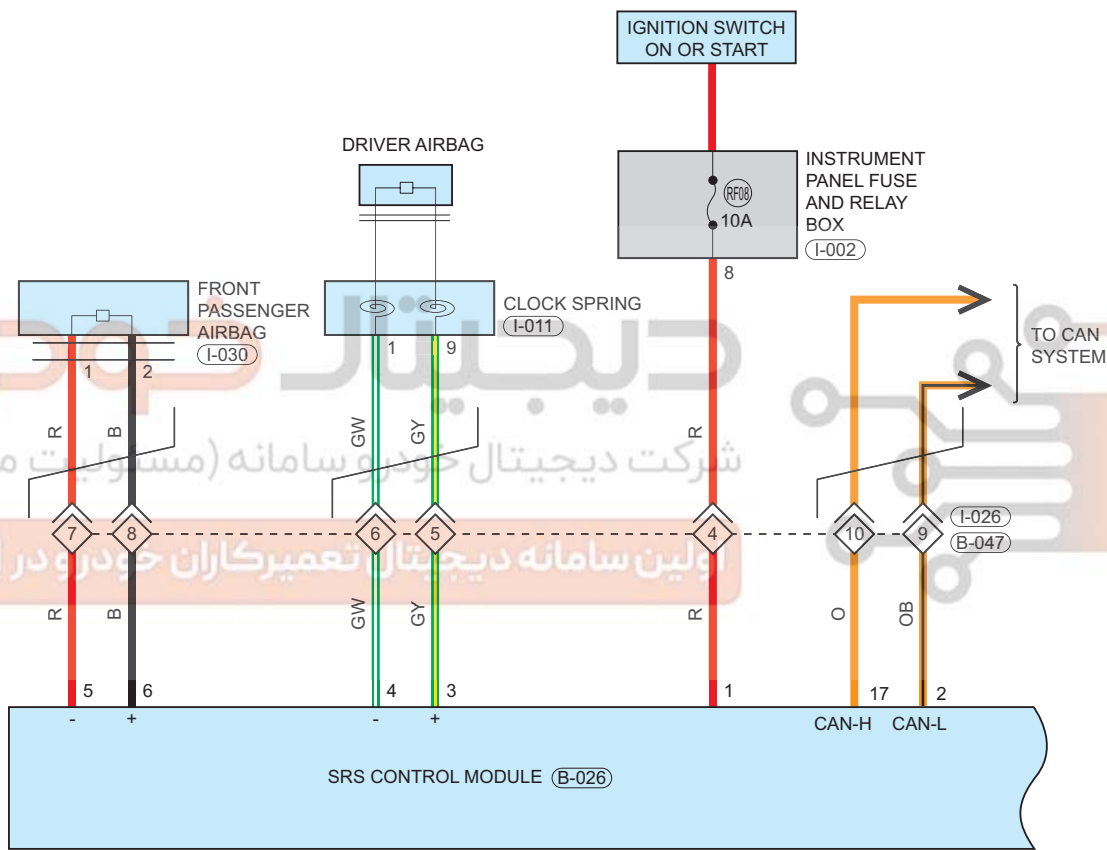

Supplemental Restraint System

Circuit Diagram (Page 1 of 5)

w/ SIDE AIRBAG

09 - SYSTEM CIRCUITS

Parts Location

Connector Code	See Page	Connector Code	See Page	Connector Code	See Page
I-002	08-13	I-011	08-13	I-030	08-13
B-026	08-16				

Fuse and Relay

Fuse/Relay	See Page	Fuse and Relay Box
RF08	06-13	Instrument Panel Fuse and Relay Box A

Location of Junction Connector

Connector Code	See Page	Connector Code	See Page	Connector Code	See Page
I-026, B-047	08-13, 08-19				