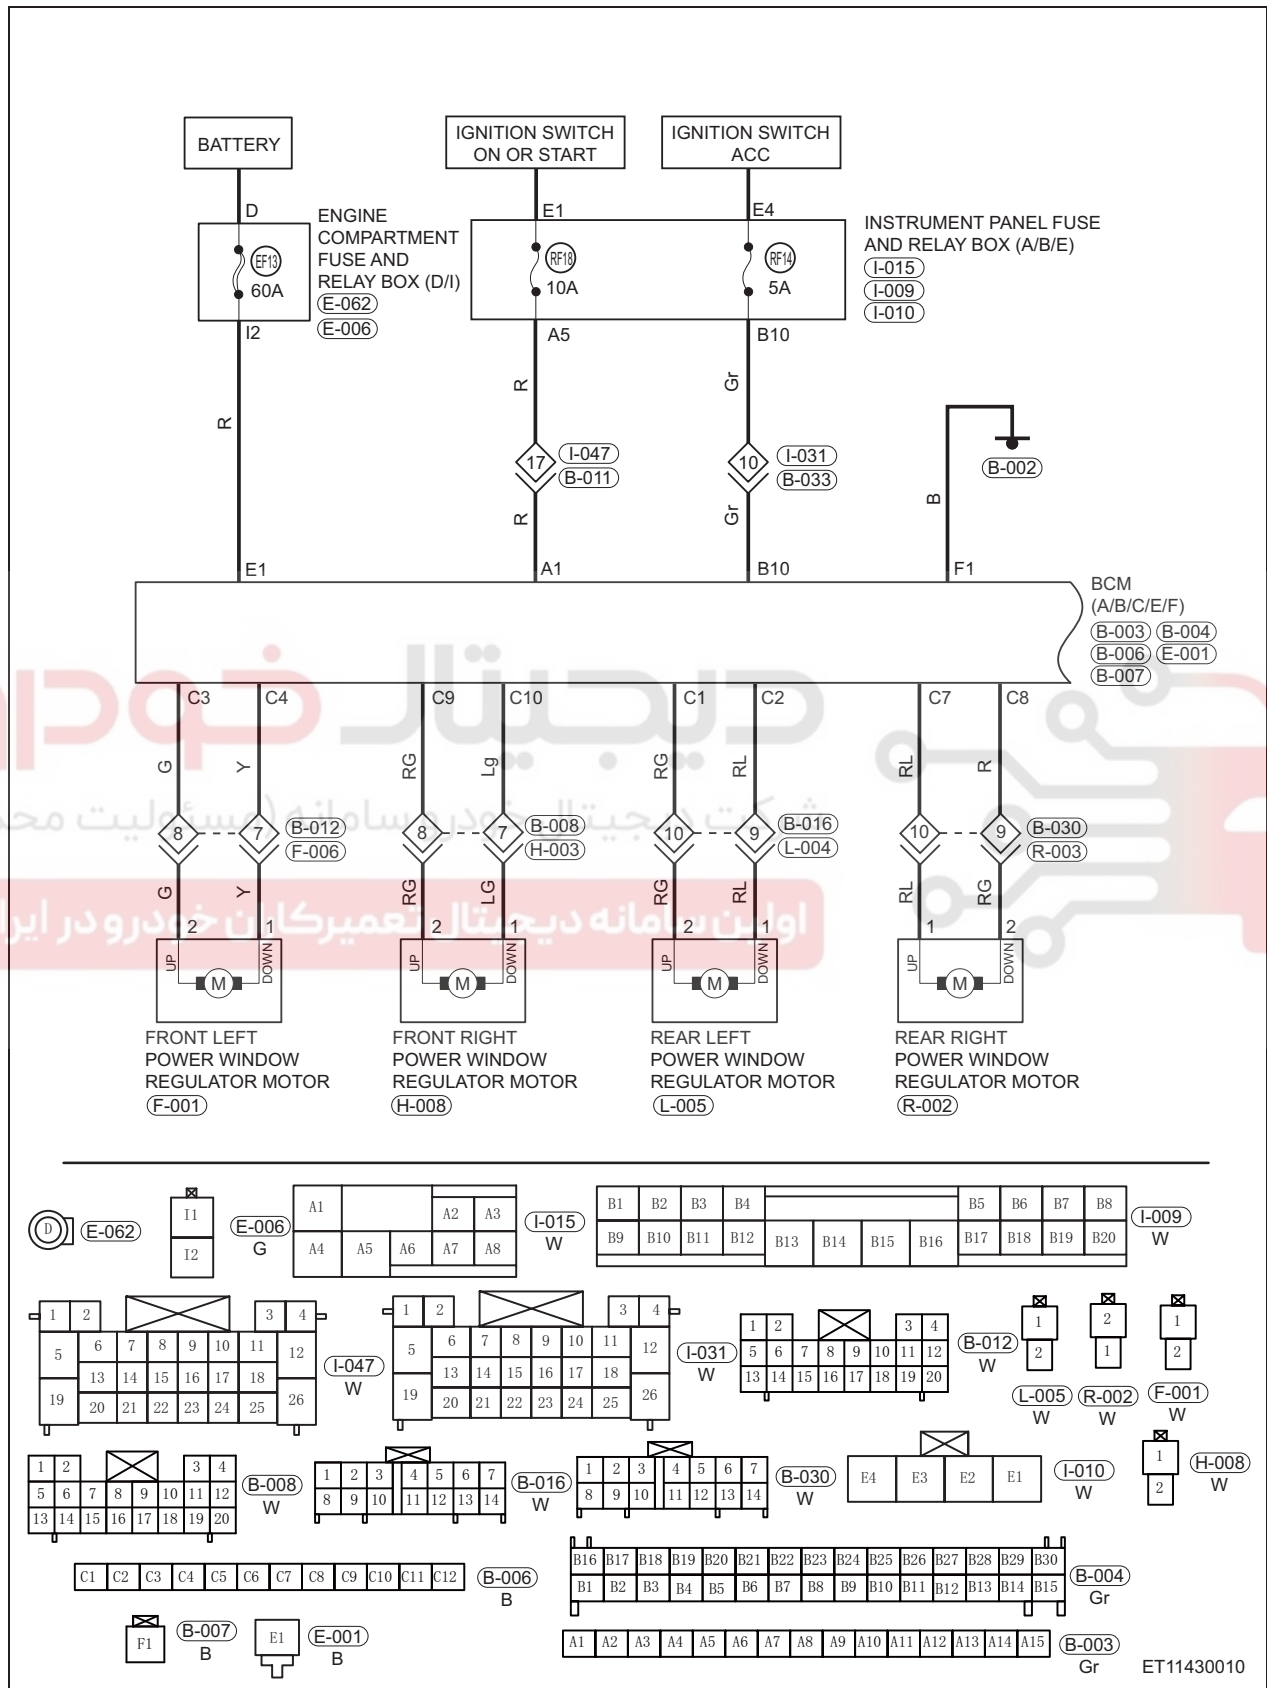

Circuit Diagram (W/O jam protection)

Power Window Control System (Page 1 of 3)