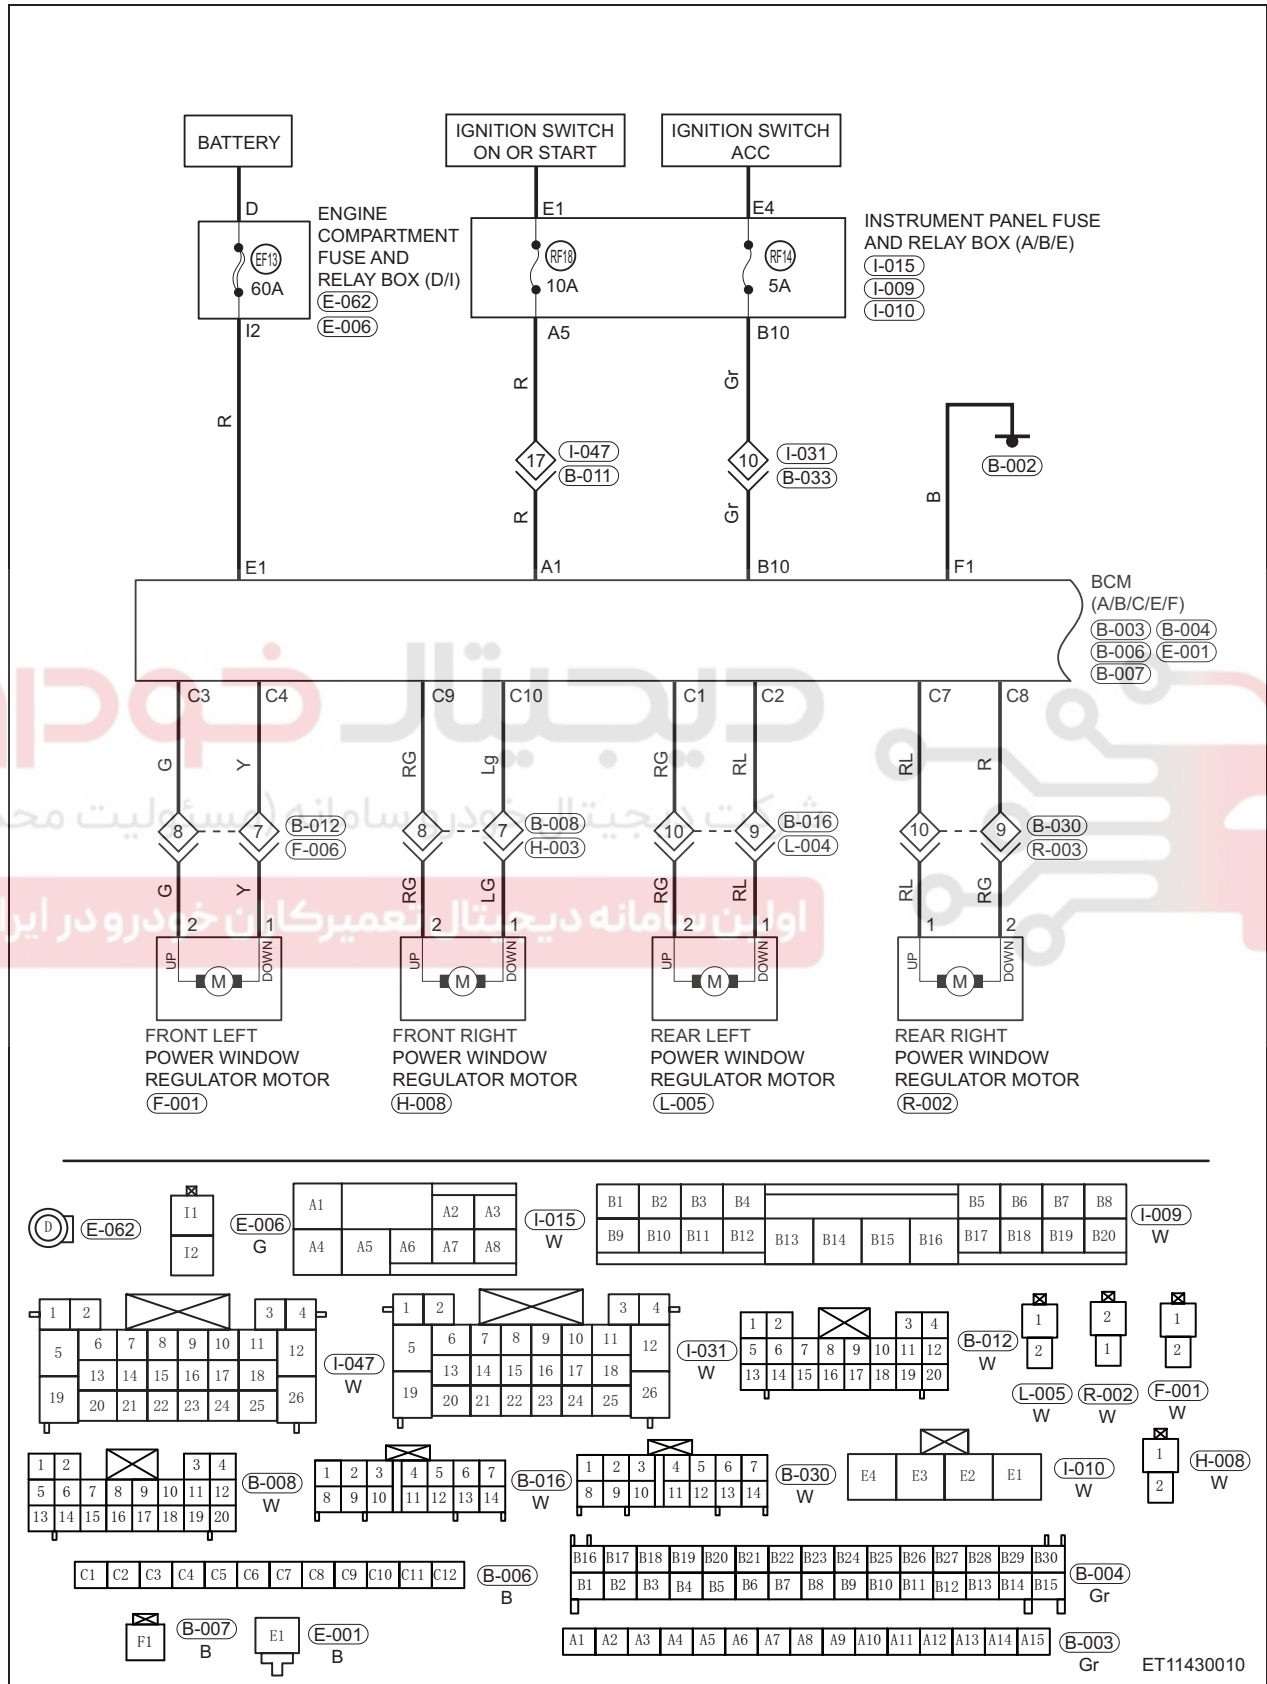

Circuit Diagram (w/ jam protection)

Power Window Control System (Page 1 of 3)

56