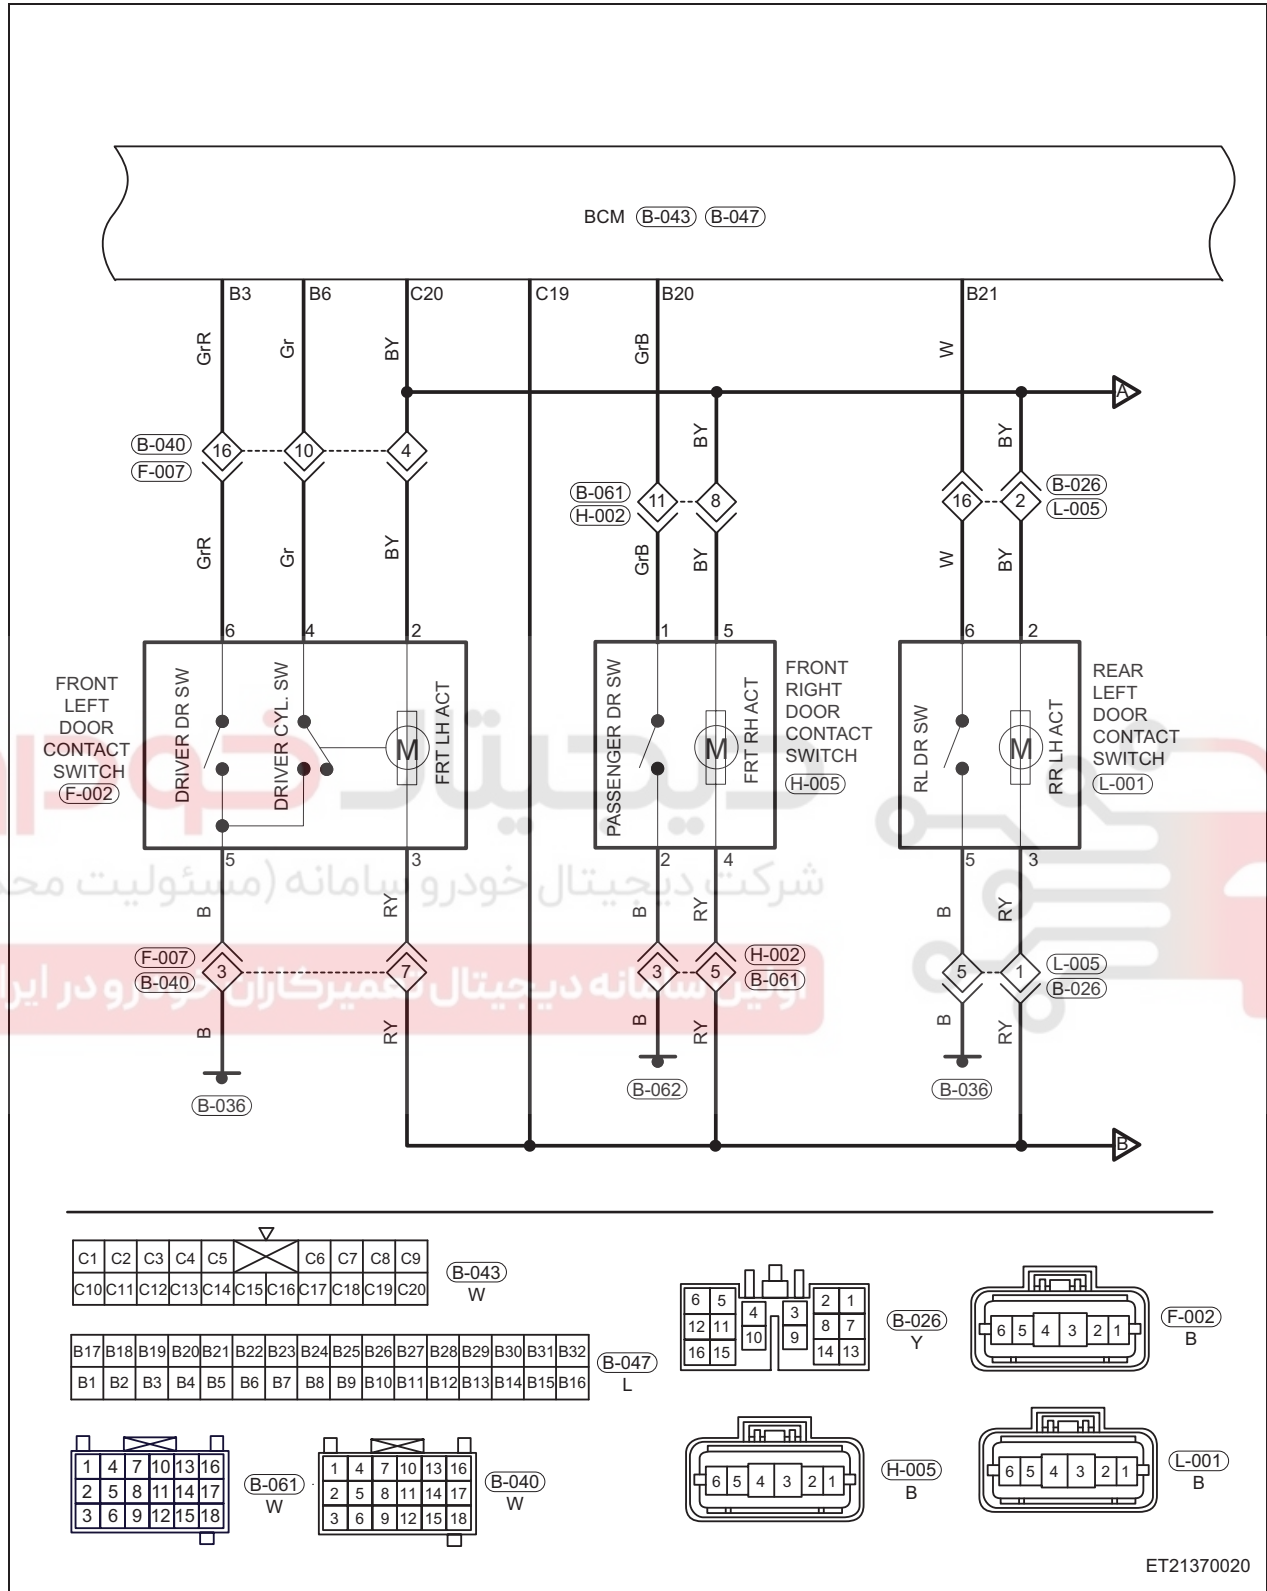

# Circuit Diagram

## Power Door Lock System (Page 1 of 3)

37

ET21370010

Power Door Lock System (Page 2 of 3)

Power Door Lock System (Page 3 of 3)

37

ET21370030