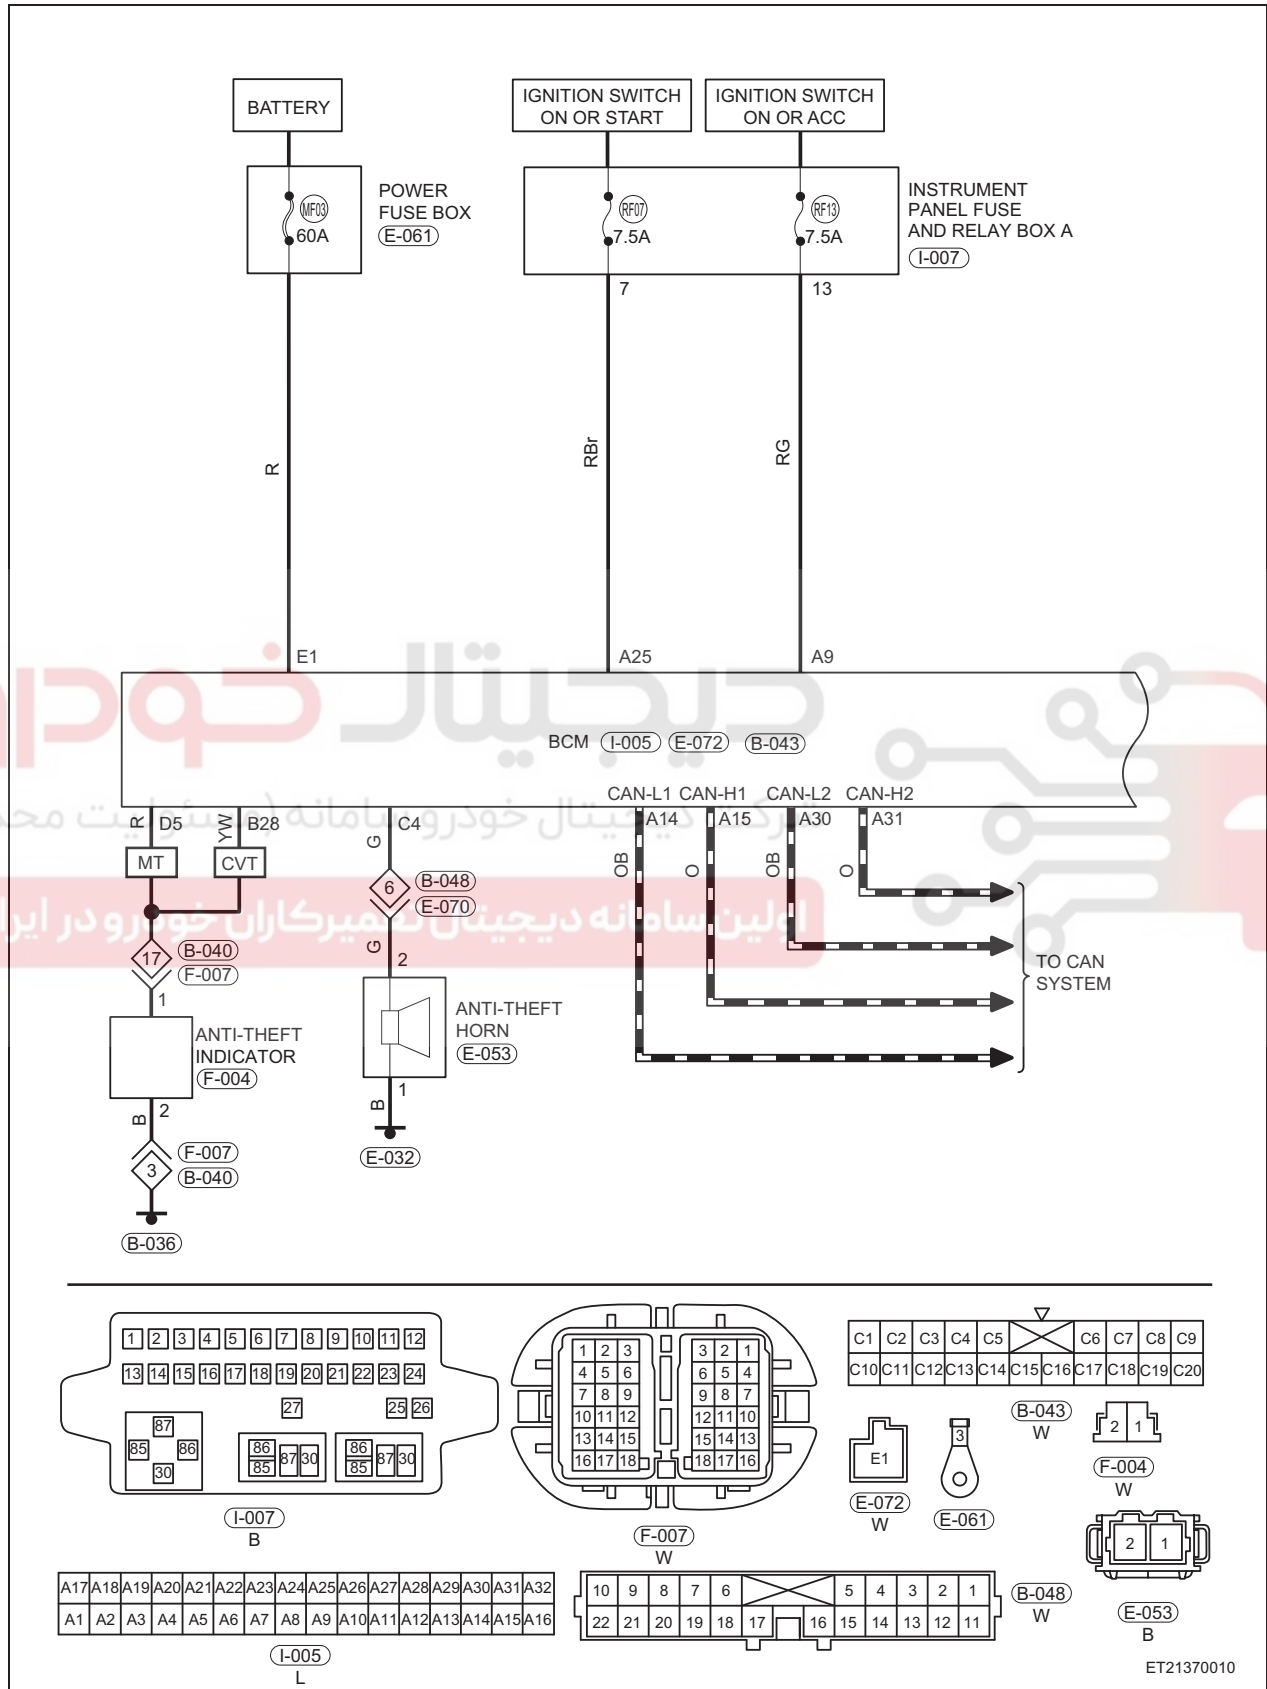

# Circuit Diagram

## Power Door Lock System (Page 1 of 3)

37

ET21370010

Power Door Lock System (Page 2 of 3)

Power Door Lock System (Page 3 of 3)

37

ET21370030