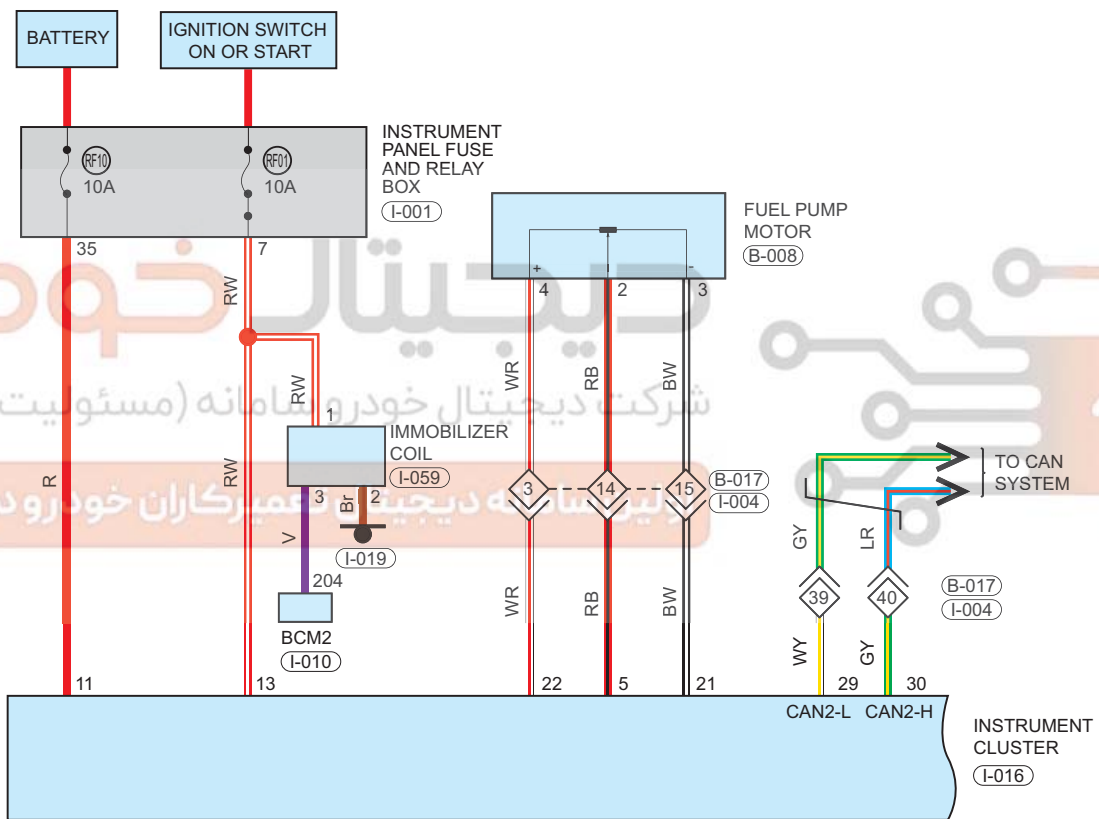

# Instrument Cluster

Circuit Diagram (Page 1 of 3)

09

## Parts Location

Connector Code	See Page	Connector Code	See Page	Connector Code	See Page
I-001	08-23	I-059	08-23	I-019	08-23
I-010	08-23	B-008	08-36	I-016	08-23

## Fuse and Relay

Fuse/Relay	See Page	Fuse and Relay Box
RF10	06-8	Instrument Panel Fuse and Relay Box
RF01	06-8	Instrument Panel Fuse and Relay Box

## Form of Connector

Connector Code	See Page	Connector Code	See Page	Connector Code	See Page
I-001	12-4	I-059	12-4	I-019	12-4
I-010	12-4	B-008	12-8	I-016	12-4
B-017, I-004	12-8, 12-4				

اولین سامانه دیجیتال تعمیرکاران خودرو در ایران