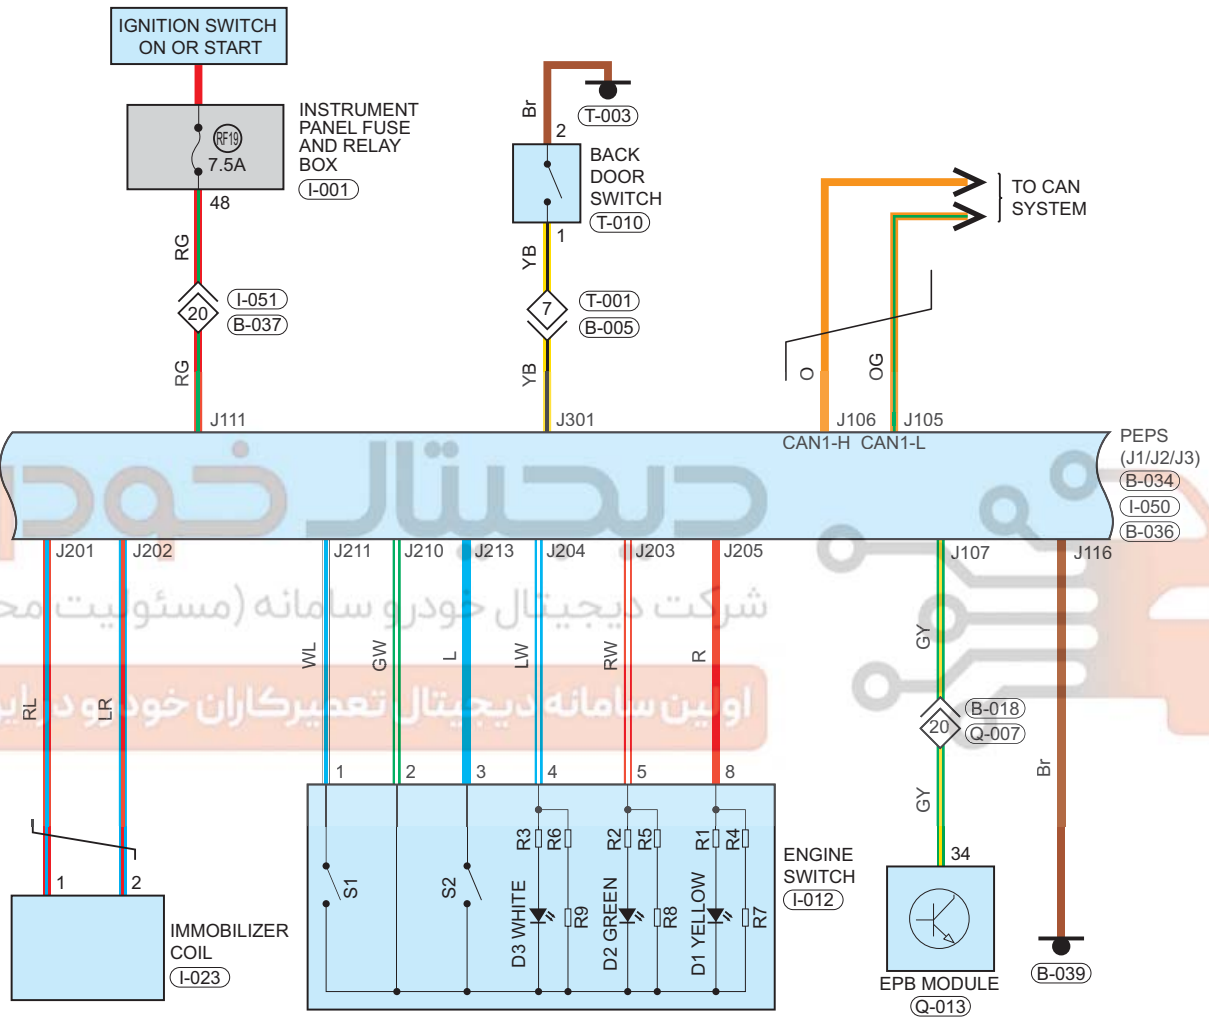

Passive Entry & Passive Start (PEPS) System

Circuit Diagram (Page 1 of 3)

09

Parts Location

Connector Code	See Page	Connector Code	See Page	Connector Code	See Page
Q-001	08-6	Q-016	08-6	B-034	08-16

Fuse and Relay

Fuse/Relay	See Page	Fuse and Relay Box
MF05	06-2	Engine Compartment Fuse and Relay Box
EF15	06-2	Engine Compartment Fuse and Relay Box
EF24	06-2	Engine Compartment Fuse and Relay Box
EF05	06-2	Engine Compartment Fuse and Relay Box
SB09	06-2	Engine Compartment Fuse and Relay Box
IGN1 Relay (FRY03)	06-2	Engine Compartment Fuse and Relay Box
ACC Relay (FRY01)	06-2	Engine Compartment Fuse and Relay Box

Location of Junction Connector

Connector Code	See Page	Connector Code	See Page	Connector Code	See Page
Q-006, I-005	08-6	Q-007, B-018	08-6		

Form of Connector

Connector Code	See Page	Connector Code	See Page	Connector Code	See Page
Q-001	12-16	Q-016	12-16	B-034	12-8
Q-006, I-005	12-16	Q-007, B-018	12-16		

Circuit Diagram (Page 2 of 3)

PEE002001

Parts Location

Connector Code	See Page	Connector Code	See Page	Connector Code	See Page
I-001	08-12	I-050	08-12	I-023	08-12
I-012	08-12	B-034	08-16	B-036	08-16
B-039	08-16	Q-013	08-6	T-010	08-29
T-003	08-29				