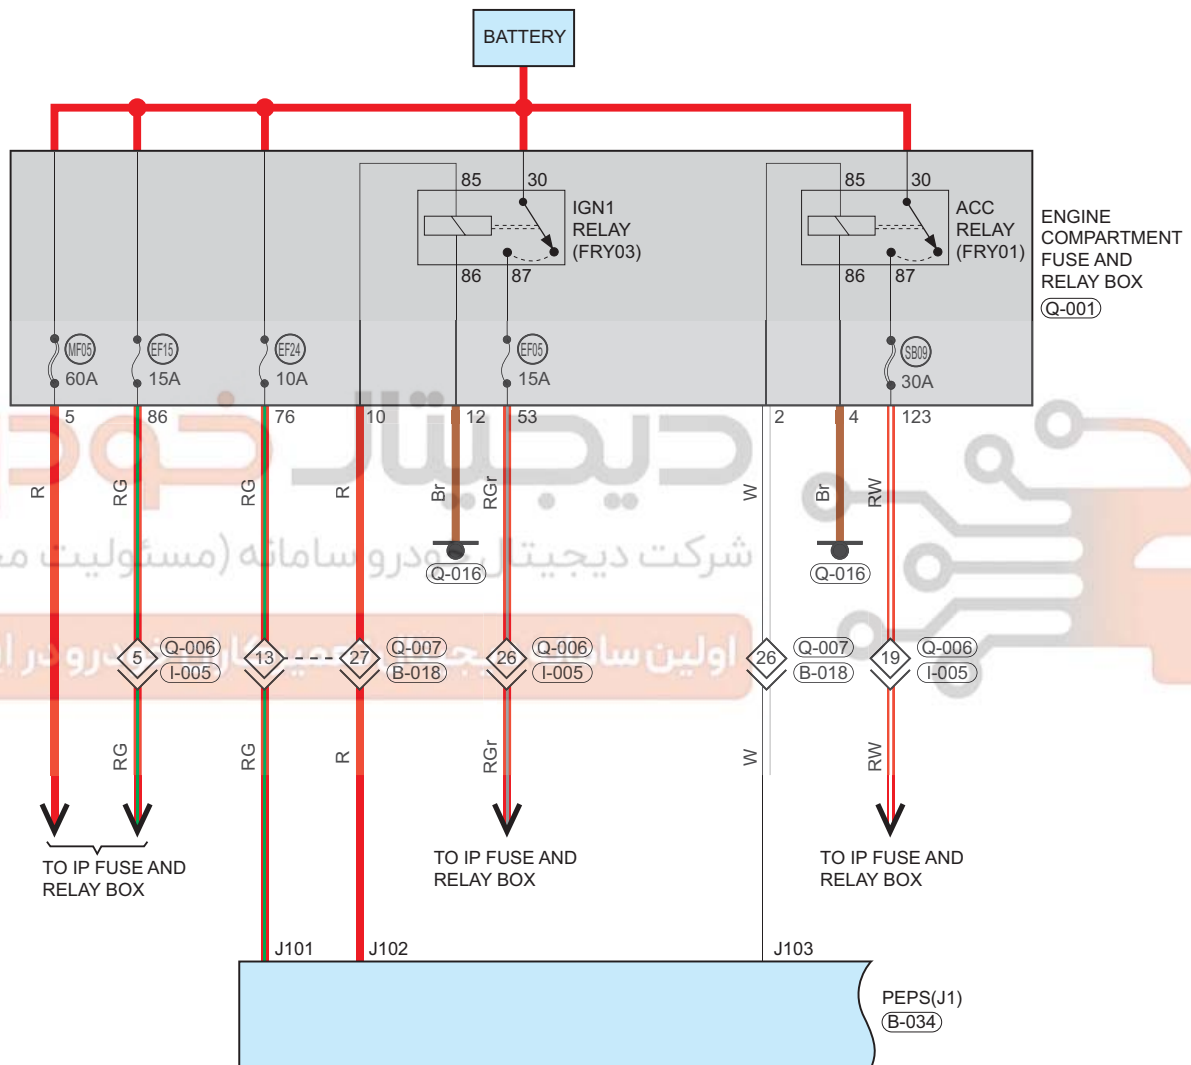

Passive Entry & Passive Start (PEPS) System

Circuit Diagram (Page 1 of 3)

09

Parts Location

Connector Code	See Page	Connector Code	See Page	Connector Code	See Page
Q-001	08-6	Q-016	08-6	B-034	08-16

Fuse and Relay

Fuse/Relay	See Page	Fuse and Relay Box
MF05	06-2	Engine Compartment Fuse and Relay Box
EF15	06-2	Engine Compartment Fuse and Relay Box
EF24	06-2	Engine Compartment Fuse and Relay Box
EF05	06-2	Engine Compartment Fuse and Relay Box
SB09	06-2	Engine Compartment Fuse and Relay Box
IGN1 Relay (FRY03)	06-2	Engine Compartment Fuse and Relay Box
ACC Relay (FRY01)	06-2	Engine Compartment Fuse and Relay Box

Location of Junction Connector

Connector Code	See Page	Connector Code	See Page	Connector Code	See Page
Q-006, I-005	08-6	Q-007, B-018	08-6		

Form of Connector

Connector Code	See Page	Connector Code	See Page	Connector Code	See Page
Q-001	12-16	Q-016	12-16	B-034	12-8
Q-006, I-005	12-16	Q-007, B-018	12-16		

Circuit Diagram (Page 2 of 3)

PEE002001

Parts Location

Connector Code	See Page	Connector Code	See Page	Connector Code	See Page
I-001	08-12	I-050	08-12	I-023	08-12
I-012	08-12	B-034	08-16	B-036	08-16
B-039	08-16	Q-013	08-6	T-010	08-29
T-003	08-29				