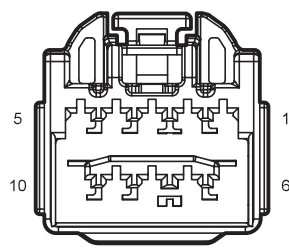

F25 Panoramic sunroof

Curtain