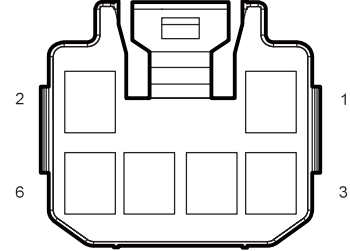

I1_FR Body Harness to Roof

Harness

I1_MF Main Harness to Body