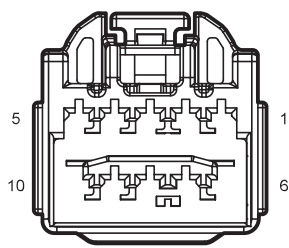

F24 Panoramic sunroof

Window