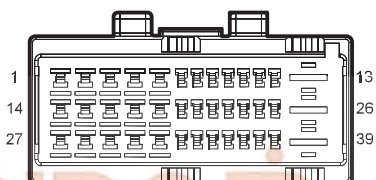

I2_FM Body Harness to Main
Harness II