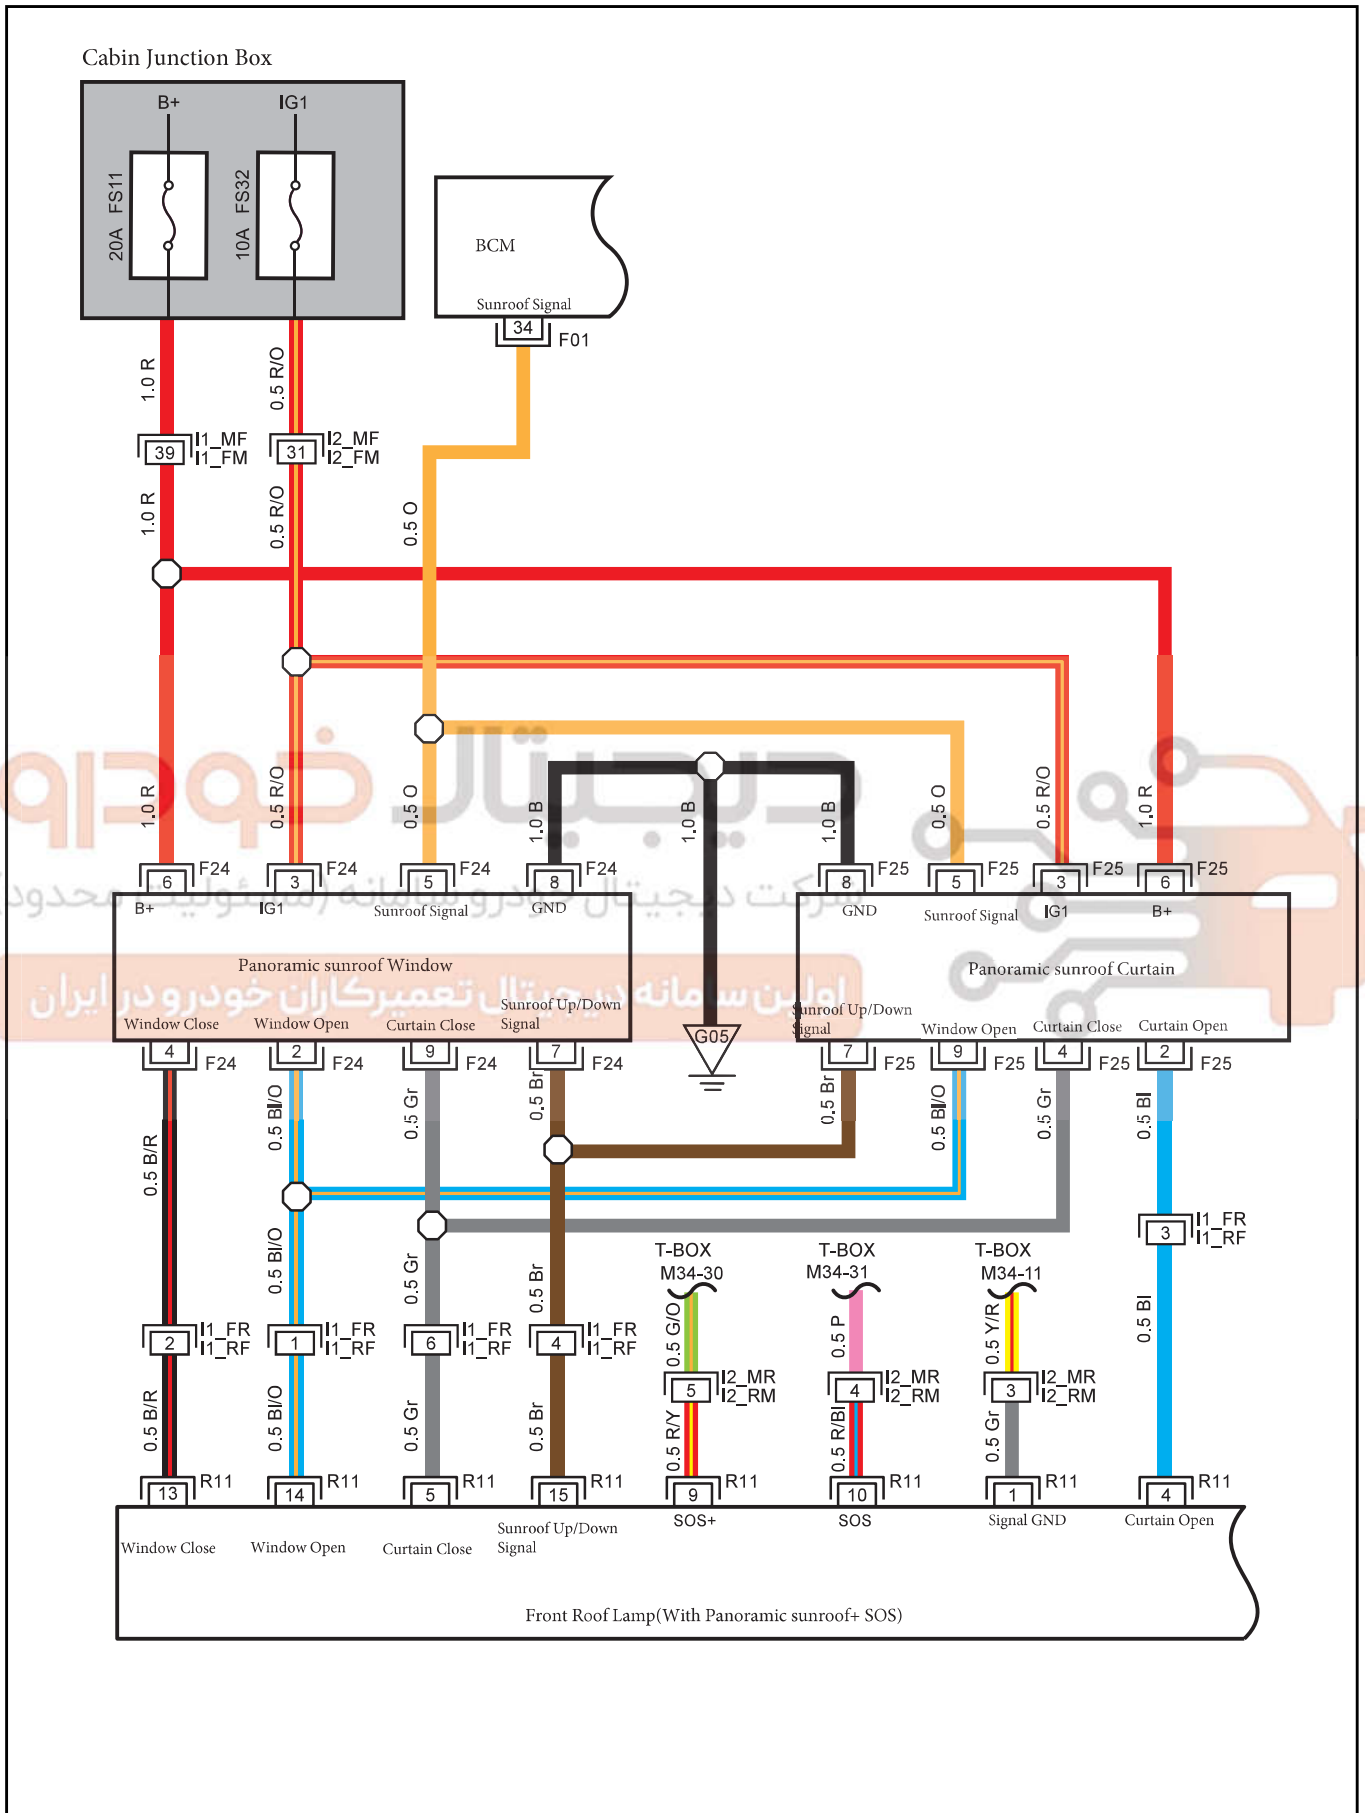

Sunroof (Panoramic sunroof+SOS)

| Harness Connector | Name | Page |
|-------------------|---------------------------------|------|
| F01 | BCM C2 | 25 |
| F24 | Panoramic sunroof Window | 26 |
| F25 | Panoramic sunroof Curtain | 26 |
| I1_FR | Body Harness to Roof Harness | 25 |
| I1_MF | Main Harness to Body Harness I | 20 |
| I1_RF | Roof Harness to Body Harness | 23 |
| I1_FM | Body Harness to Main Harness I | 25 |
| I2_FM | Body Harness to Main Harness II | 26 |
| I2_MF | Main Harness to Body Harness II | 21 |
| I2_MR | Main Harness to Roof Harness II | 20 |
| I2_RM | Roof Harness to Main Harness II | 23 |
| R11 | Panoramic sunroof Lamp With SOS | 23 |
| G05 | Body Harness Left Rear GND 2 | 44 |