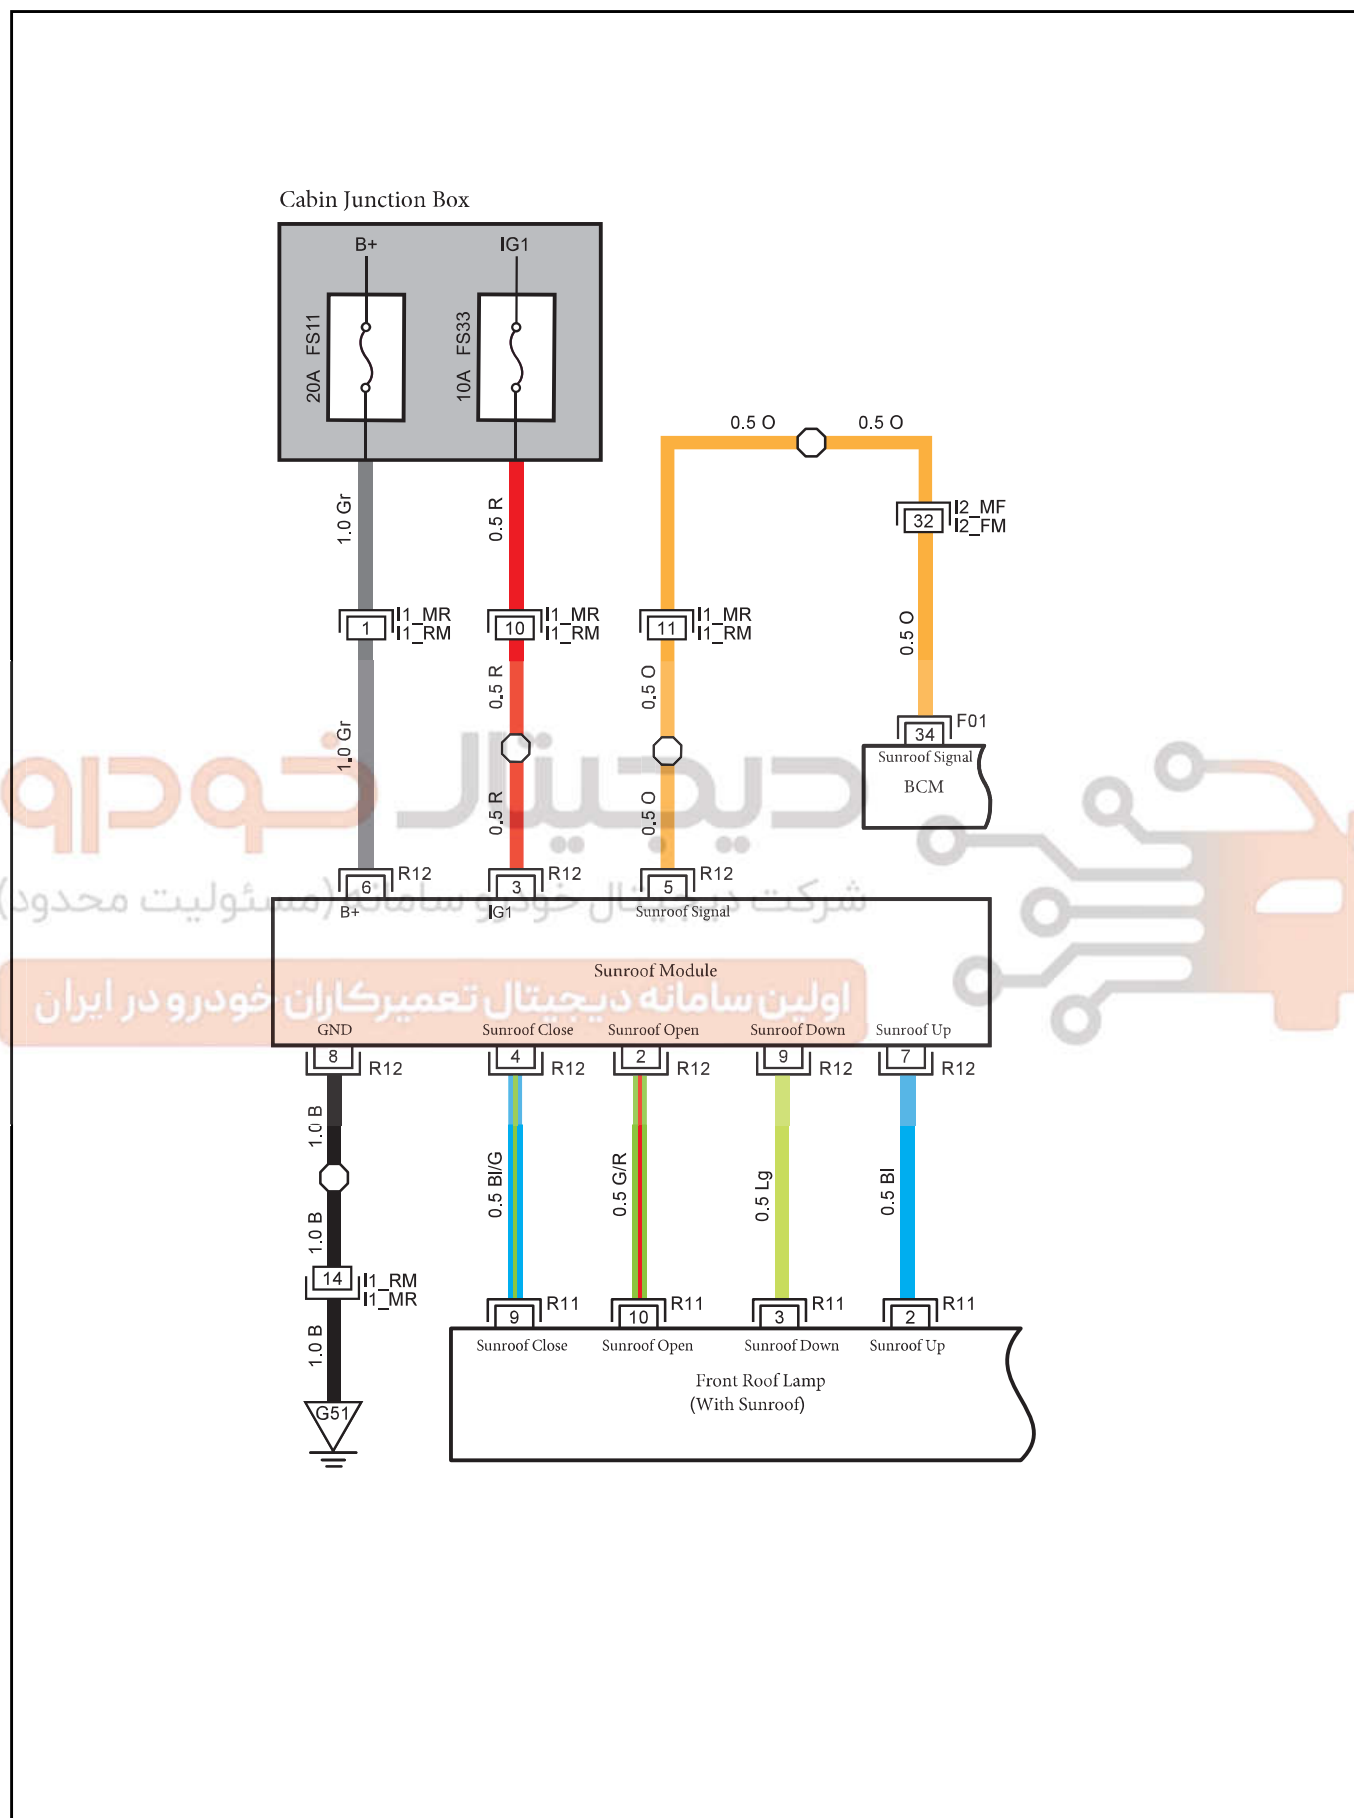

Sunroof(Single)

| Harness Connector | Name | Page |
|-------------------|---------------------------------|------|
| F01 | BCM C2 | 25 |
| I1_MR | Main Harness to Roof Harness | 21 |
| I1_RM | Roof Harness to Main Harness | 23 |
| I2_FM | Body Harness to Main Harness II | 26 |
| I2_MF | Main Harness to Body Harness II | 21 |
| R11 | Front Roof Lamp | 23 |
| R12 | Sunroof Module | 23 |
| G51 | Main Harness Left GND A | 44 |

Sunroof (Panoramic sunroof)

| Harness Connector | Name | Page |
|-------------------|---------------------------------|------|
| F01 | BCM C2 | 25 |
| F24 | Panoramic sunroof Window | 26 |
| F25 | Panoramic sunroof Curtain | 26 |
| I1_FR | Body Harness to Roof Harness | 25 |
| I1_MF | Main Harness to Body Harness I | 20 |
| I1_RF | Roof Harness to Body Harness | 23 |
| I1_FM | Body Harness to Main Harness I | 25 |
| I2_FM | Body Harness to Main Harness II | 26 |
| I2_MF | Main Harness to Body Harness II | 21 |
| R11 | Front Roof Lamp | 23 |
| G05 | Body Left Rear GND 2 | 44 |