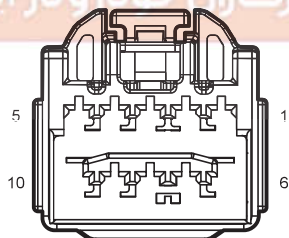

R12 Sunroof Module