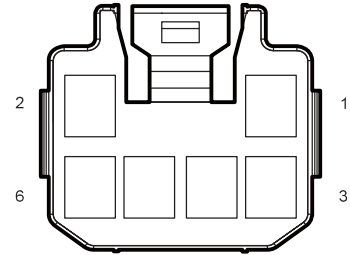

Sunroof (Panoramic sunroof)

| Harness Connector | Name | Page |
|-------------------|---------------------------------|------|
| F01 | BCM C2 | 25 |
| F24 | Panoramic sunroof Window | 26 |
| F25 | Panoramic sunroof Curtain | 26 |
| I1_FR | Body Harness to Roof Harness | 25 |
| I1_MF | Main Harness to Body Harness I | 20 |
| I1_RF | Roof Harness to Body Harness | 23 |
| I1_FM | Body Harness to Main Harness I | 25 |
| I2_FM | Body Harness to Main Harness II | 26 |
| I2_MF | Main Harness to Body Harness II | 21 |
| R11 | Front Roof Lamp | 23 |
| G05 | Body Left Rear GND 2 | 44 |

Harness

I1_MF Main Harness to Body

Harness I

I1_RF Roof Harness to Body

Harness

I1_FM Body Harness to Main

Harness I

I2_FM Body Harness to Main