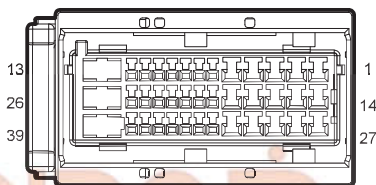

Sunroof (Panoramic sunroof)

| Harness Connector | Name | Page |
|-------------------|---------------------------------|------|
| F01 | BCM C2 | 25 |
| F24 | Panoramic sunroof Window | 26 |
| F25 | Panoramic sunroof Curtain | 26 |
| I1_FR | Body Harness to Roof Harness | 25 |
| I1_MF | Main Harness to Body Harness I | 20 |
| I1_RF | Roof Harness to Body Harness | 23 |
| I1_FM | Body Harness to Main Harness I | 25 |
| I2_FM | Body Harness to Main Harness II | 26 |
| I2_MF | Main Harness to Body Harness II | 21 |
| R11 | Front Roof Lamp | 23 |
| G05 | Body Left Rear GND 2 | 44 |

Harness

I1_MF Main Harness to Body

Harness I

I1_RF Roof Harness to Body

Harness

I1_FM Body Harness to Main

Harness I

I2_FM Body Harness to Main