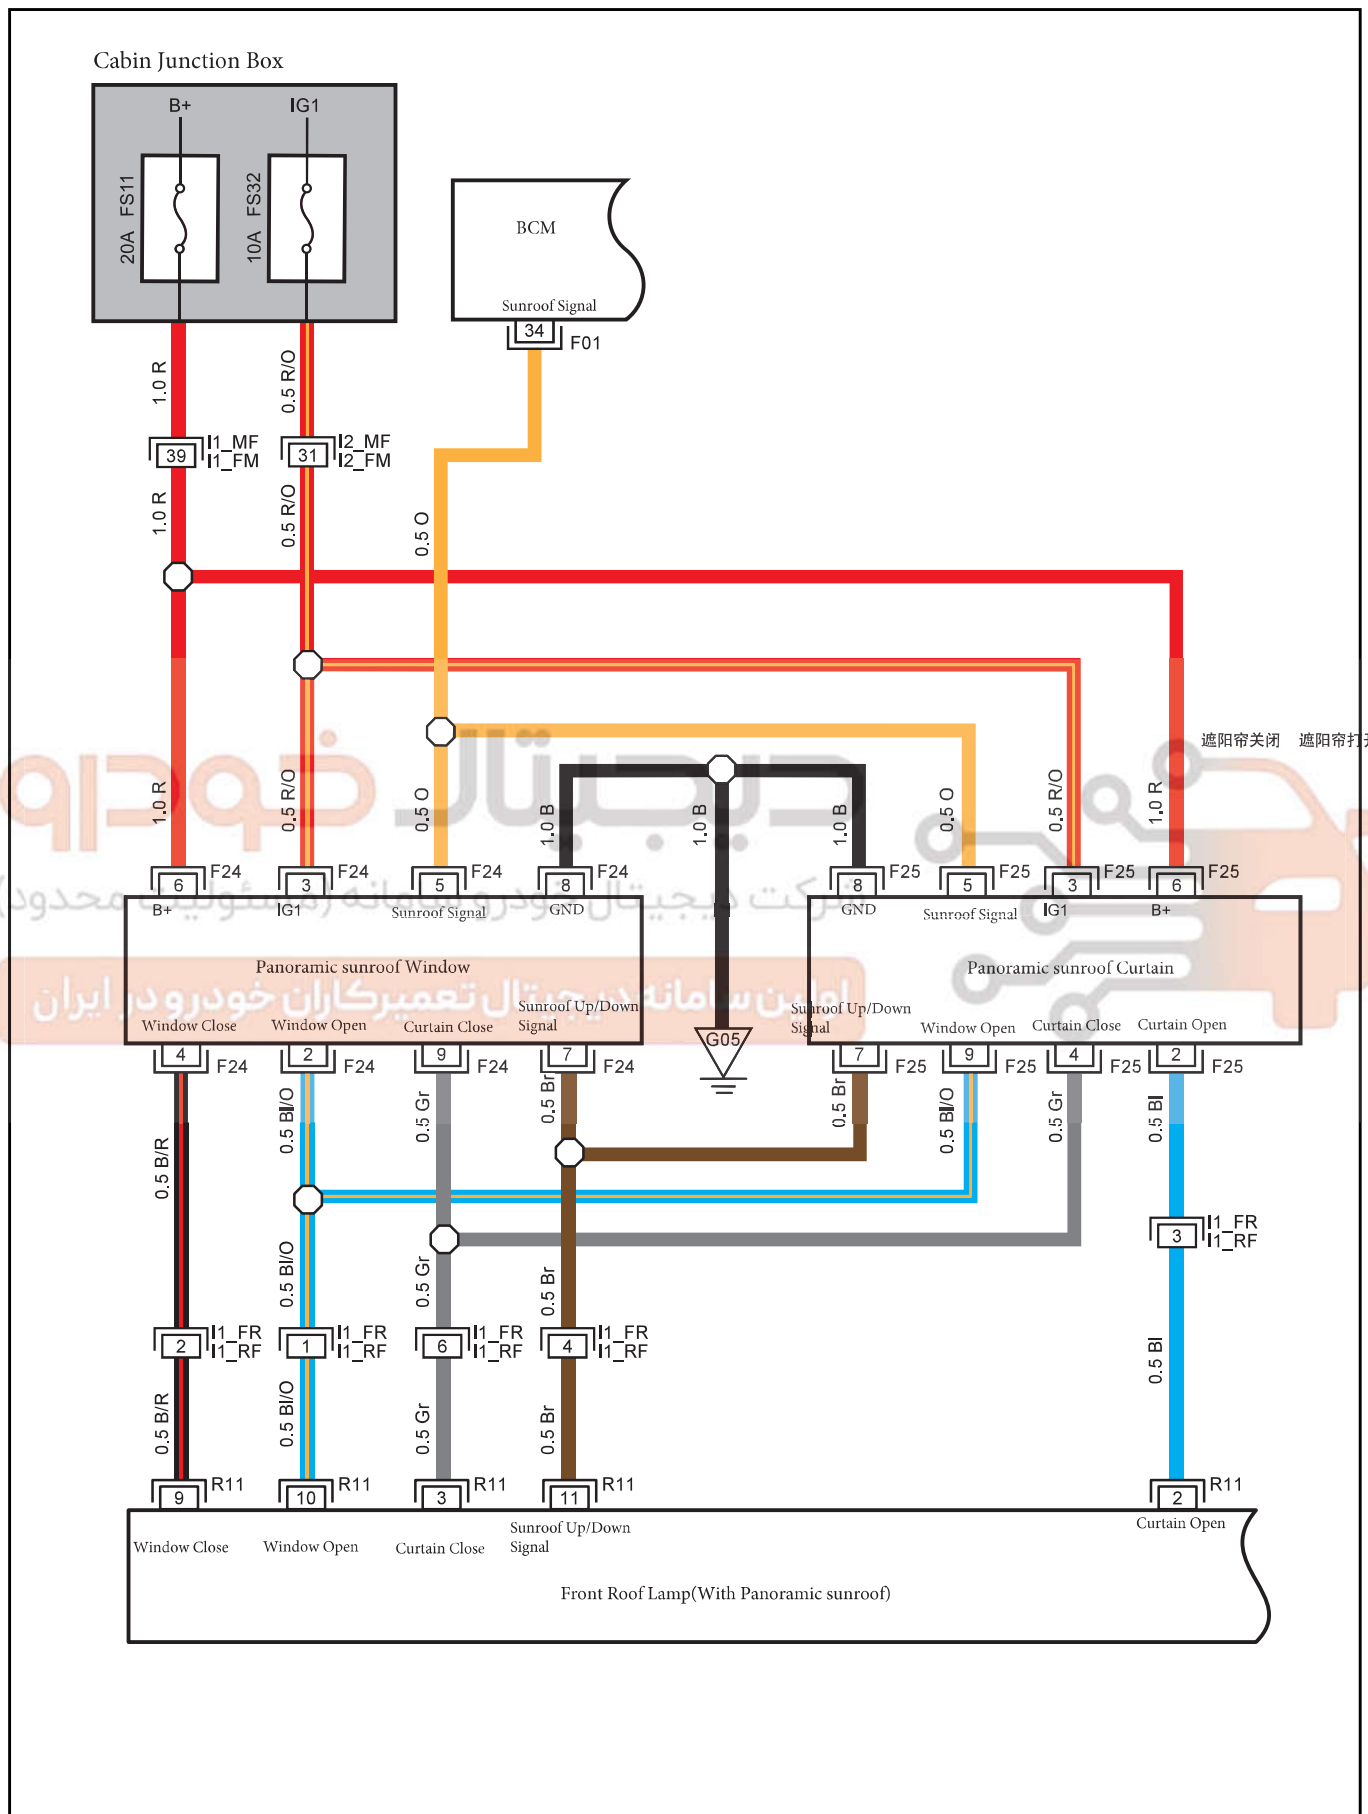

Sunroof(Single)

| Harness Connector | Name | Page |
|-------------------|---------------------------------|------|
| F01 | BCM C2 | 25 |
| I1_MR | Main Harness to Roof Harness | 21 |
| I1_RM | Roof Harness to Main Harness | 23 |
| I2_FM | Body Harness to Main Harness II | 26 |
| I2_MF | Main Harness to Body Harness II | 21 |
| R11 | Front Roof Lamp | 23 |
| R12 | Sunroof Module | 23 |
| G51 | Main Harness Left GND A | 44 |

Sunroof (Panoramic sunroof)

| Harness Connector | Name | Page |
|-------------------|---------------------------------|------|
| F01 | BCM C2 | 25 |
| F24 | Panoramic sunroof Window | 26 |
| F25 | Panoramic sunroof Curtain | 26 |
| I1_FR | Body Harness to Roof Harness | 25 |
| I1_MF | Main Harness to Body Harness I | 20 |
| I1_RF | Roof Harness to Body Harness | 23 |
| I1_FM | Body Harness to Main Harness I | 25 |
| I2_FM | Body Harness to Main Harness II | 26 |
| I2_MF | Main Harness to Body Harness II | 21 |
| R11 | Front Roof Lamp | 23 |
| G05 | Body Left Rear GND 2 | 44 |