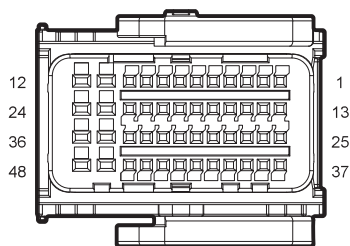

F01 BCM C2

دیجیتال خودرو
شرکت دیجیتال خودرو سامانه (مسئولیت محدود)
اولین سامانه دیجیتال تعمیرکاران خودرو در ایران