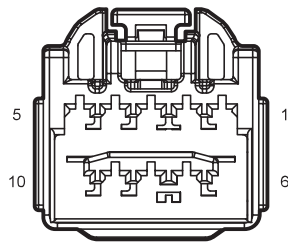

Sunroof (Panoramic sunroof+SOS)

| Harness Connector | Name | Page |
|-------------------|---------------------------------|------|
| F01 | BCM C2 | 25 |
| F24 | Panoramic sunroof Window | 26 |
| F25 | Panoramic sunroof Curtain | 26 |
| I1_FR | Body Harness to Roof Harness | 25 |
| I1_MF | Main Harness to Body Harness I | 20 |
| I1_RF | Roof Harness to Body Harness | 23 |
| I1_FM | Body Harness to Main Harness I | 25 |
| I2_FM | Body Harness to Main Harness II | 26 |
| I2_MF | Main Harness to Body Harness II | 21 |
| I2_MR | Main Harness to Roof Harness II | 20 |
| I2_RM | Roof Harness to Main Harness II | 23 |
| R11 | Panoramic sunroof Lamp With SOS | 23 |
| G05 | Body Harness Left Rear GND 2 | 44 |

دیجیتال خودرو

شرکت دیجیتال خودرو سامانه (مسئولیت محدود)

اولین سامانه دیجیتال تعمیرکاران خودرو در ایران

F24 Panoramic sunroof

Window

F25 Panoramic sunroof

Curtain

I1_FR Body Harness to Roof

Harness

I1_MF Main Harness to Body

Harness I

I1_RF Roof Harness to Body

Harness

I1_FM Body Harness to Main

Harness I

I2_FM Body Harness to Main