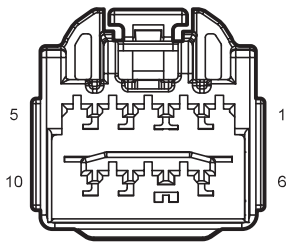

F24 Panoramic sunroof

Window