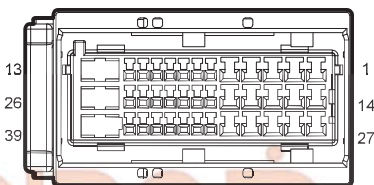

Sunroof (Panoramic sunroof+SOS)

| Harness Connector | Name | Page |
|-------------------|---------------------------------|------|
| F01 | BCM C2 | 25 |
| F24 | Panoramic sunroof Window | 26 |
| F25 | Panoramic sunroof Curtain | 26 |
| I1_FR | Body Harness to Roof Harness | 25 |
| I1_MF | Main Harness to Body Harness I | 20 |
| I1_RF | Roof Harness to Body Harness | 23 |
| I1_FM | Body Harness to Main Harness I | 25 |
| I2_FM | Body Harness to Main Harness II | 26 |
| I2_MF | Main Harness to Body Harness II | 21 |
| I2_MR | Main Harness to Roof Harness II | 20 |
| I2_RM | Roof Harness to Main Harness II | 23 |
| R11 | Panoramic sunroof Lamp With SOS | 23 |
| G05 | Body Harness Left Rear GND 2 | 44 |

دیجیتال خودرو

شرکت دیجیتال خودرو سامانه (مسئولیت محدود)

اولین سامانه دیجیتال تعمیرکاران خودرو در ایران

F24 Panoramic sunroof

Window

F25 Panoramic sunroof

Curtain

I1_FR Body Harness to Roof

Harness

I1_MF Main Harness to Body

Harness I

I1_RF Roof Harness to Body

Harness

I1_FM Body Harness to Main

Harness I

I2_FM Body Harness to Main