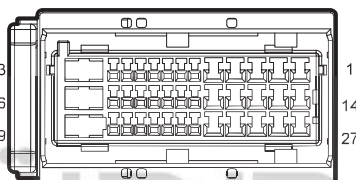

I2_MF Main Harness to Body
Harness II