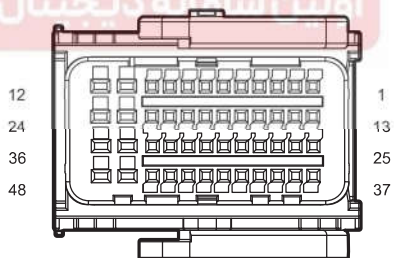

I1_MR Main W.H. Connector 1
Connecting Roof W.H.

I1_RM Roof W.H. Connector 1
Connecting Main W.H.

I1_BM Body W.H. Connector 1
Connecting Main W.H.

I1_MB Main W.H. Connector 1
Connecting Body W.H.

F01 BCM C2