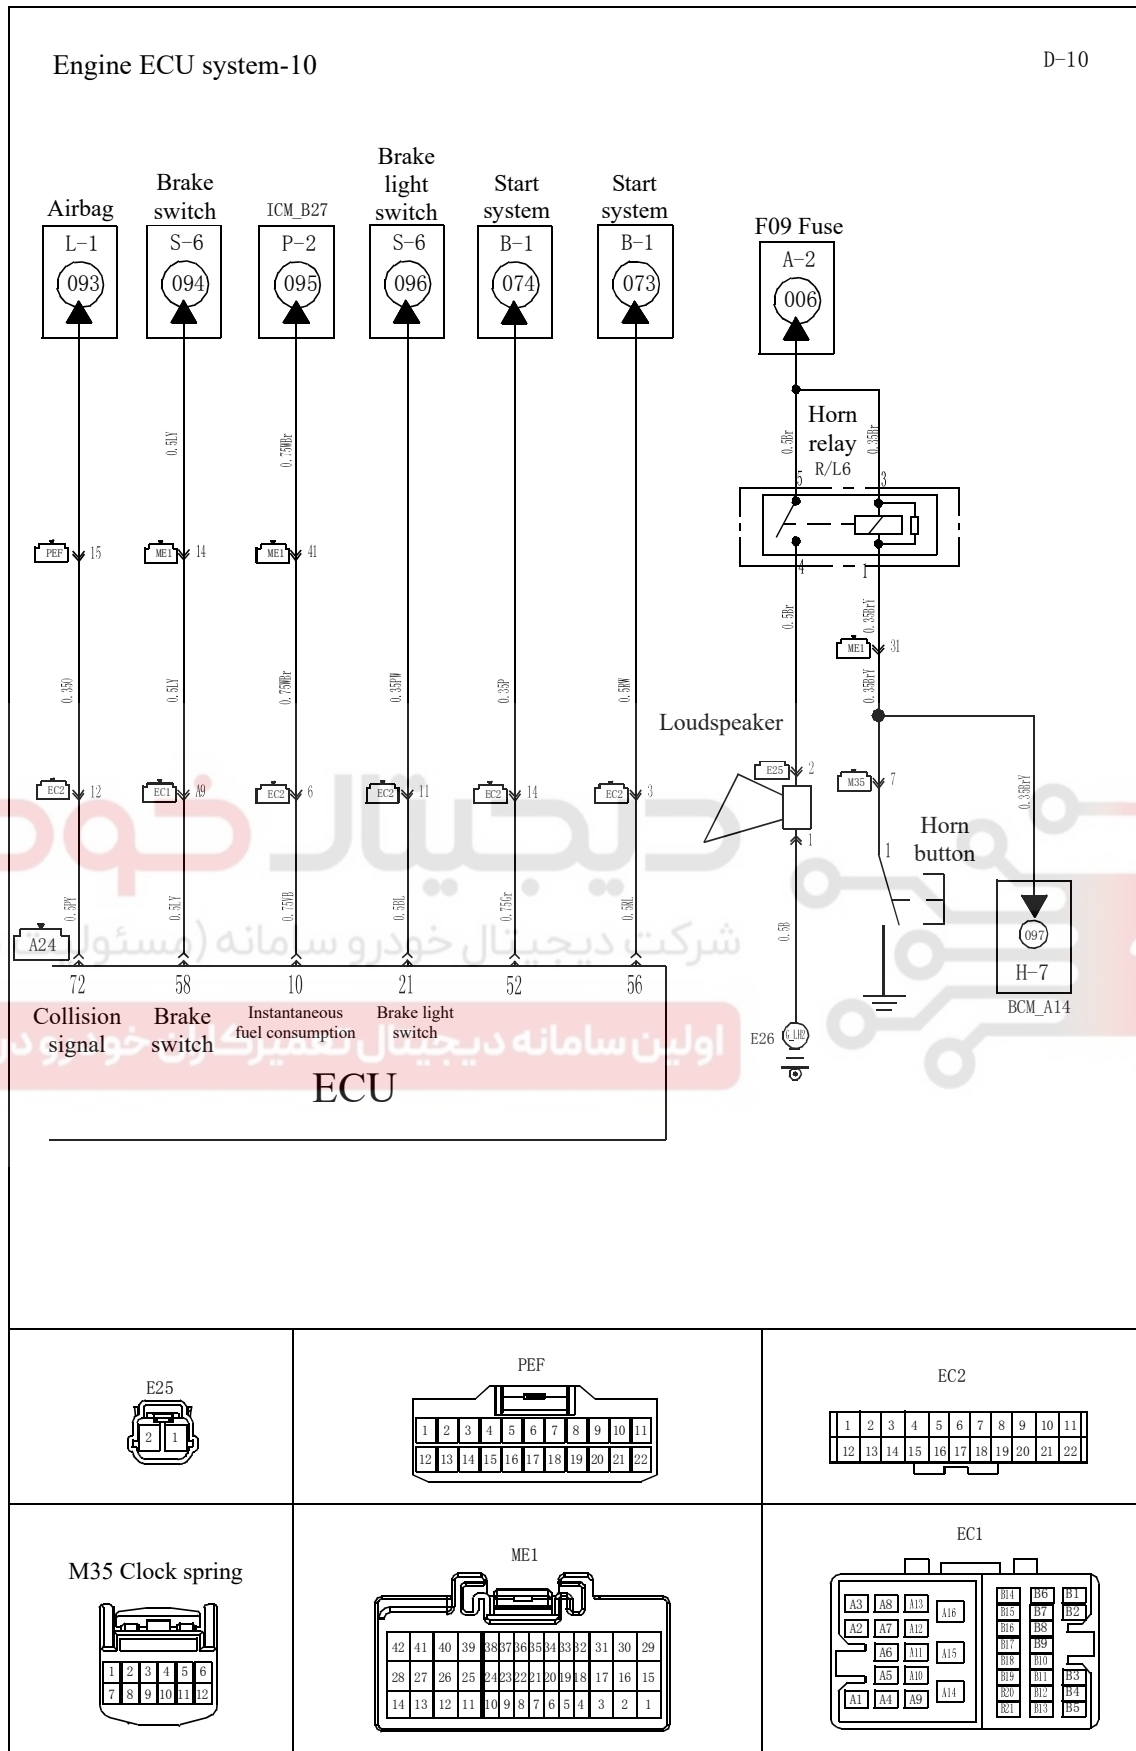

Circuit Diagram

Circuit Diagram

Circuit Diagram

Engine ECU system-11		D-11
Component location index		
Component code	Component name	
A2	IGN coil 1	
A3	IGN coil 2	
A4	IGN coil 3	
A5	IGN coil 4	
A6	Front oxygen sensor	
A7	Carbon canister solenoid valve	
A8	Water temperature sensor	
A11	Intake air temp pressure sensor	
A13	Speed sensor	
A14	Electronic throttle valve body	
A15	Knock sensor	
A16	Phase sensor	
A17	Injector nozzle 4	
A18	Injector nozzle 3	
A19	Injector nozzle 2	
A20	Injector nozzle 1	
A21	OCV valve	
A24	Engine ECU	
M19	Accelerator pedal	
F33	Rear oxygen sensor	
M19	Accelerator pedal	
F10	Fuel pump	
E04	Radiator switch	
M51	Clutch switch	
E25	Loudspeaker	
M35	Clock spring	
B04	Compressor	
Connector		
EC1	PFB	ME1
EC2	PEE	ME2
PFA	EB1	PEF
Ground wire		
M52	A1	
F45	A22	
E08	A23	
E26		