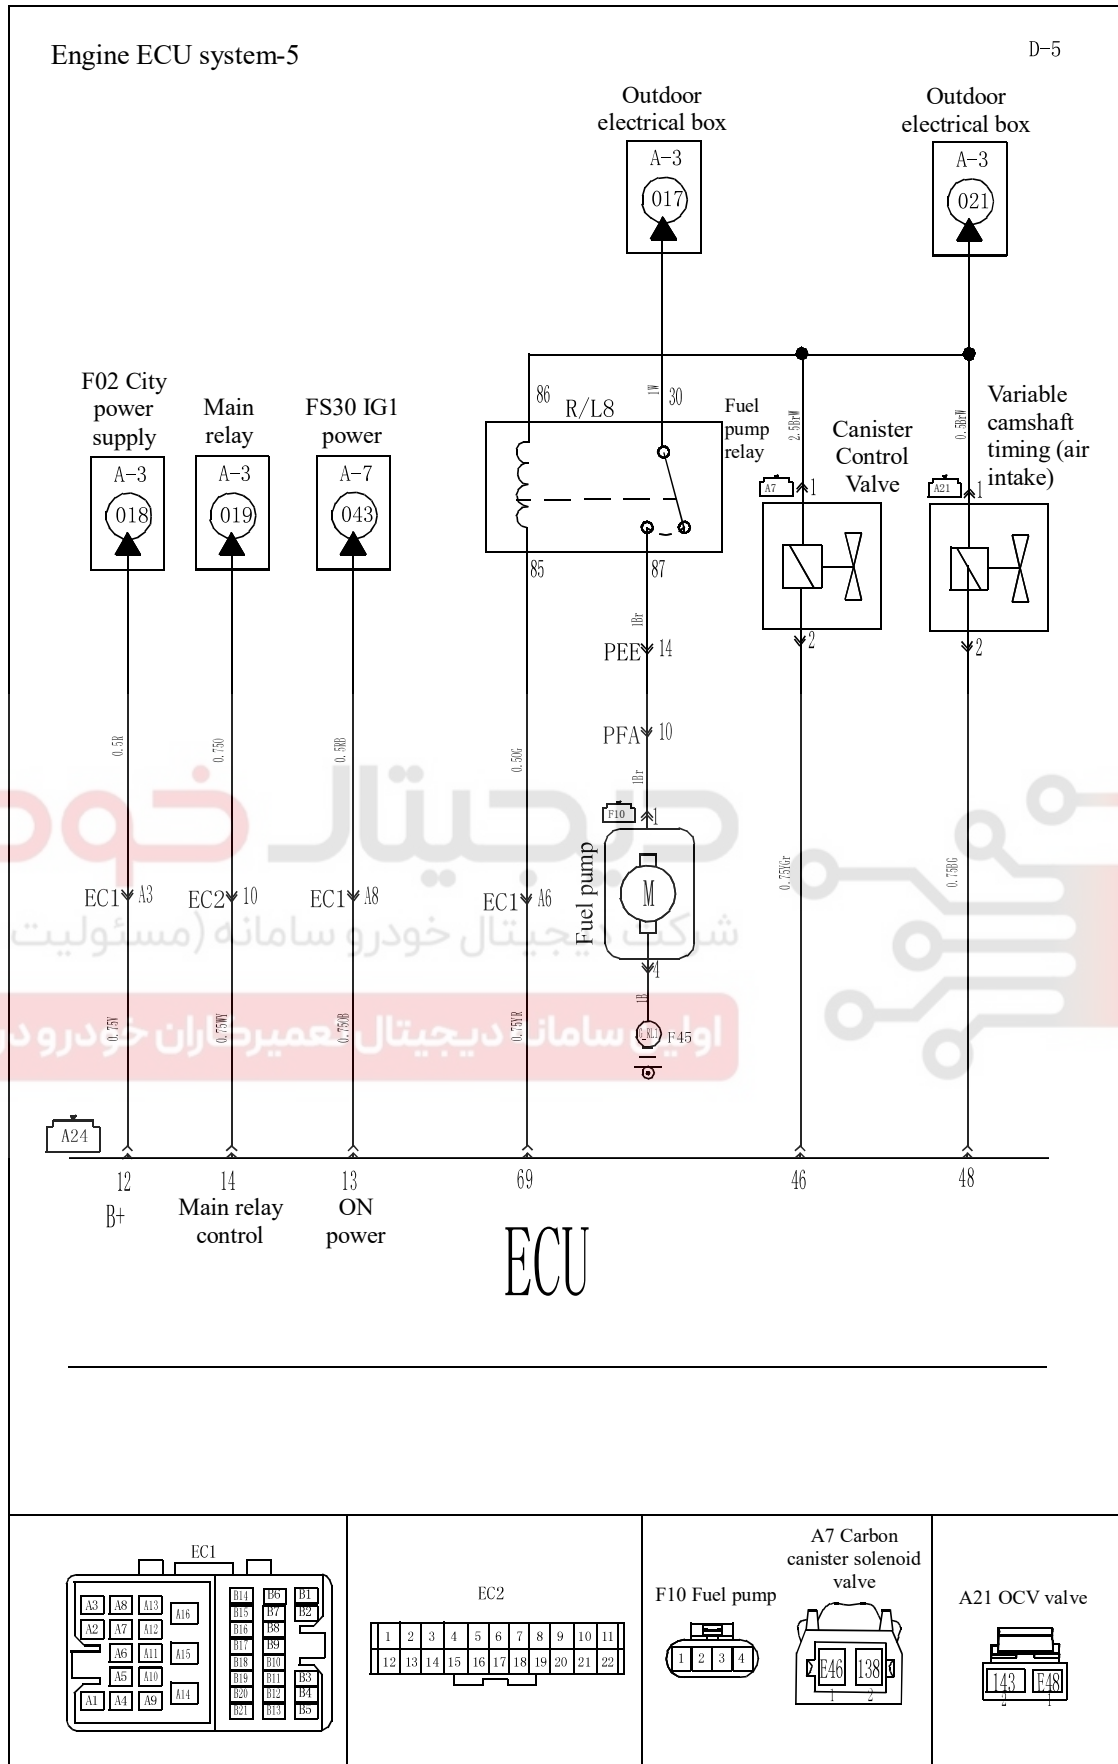

Circuit Diagram

Circuit Diagram

Circuit Diagram

Engine ECU system-11		D-11
Component location index		
Component code	Component name	
A2	IGN coil 1	
A3	IGN coil 2	
A4	IGN coil 3	
A5	IGN coil 4	
A6	Front oxygen sensor	
A7	Carbon canister solenoid valve	
A8	Water temperature sensor	
A11	Intake air temp pressure sensor	
A13	Speed sensor	
A14	Electronic throttle valve body	
A15	Knock sensor	
A16	Phase sensor	
A17	Injector nozzle 4	
A18	Injector nozzle 3	
A19	Injector nozzle 2	
A20	Injector nozzle 1	
A21	OCV valve	
A24	Engine ECU	
M19	Accelerator pedal	
F33	Rear oxygen sensor	
M19	Accelerator pedal	
F10	Fuel pump	
E04	Radiator switch	
M51	Clutch switch	
E25	Loudspeaker	
M35	Clock spring	
B04	Compressor	
Connector		
EC1	PFB	ME1
EC2	PEE	ME2
PFA	EB1	PEF
Ground wire		
M52	A1	
F45	A22	
E08	A23	
E26		