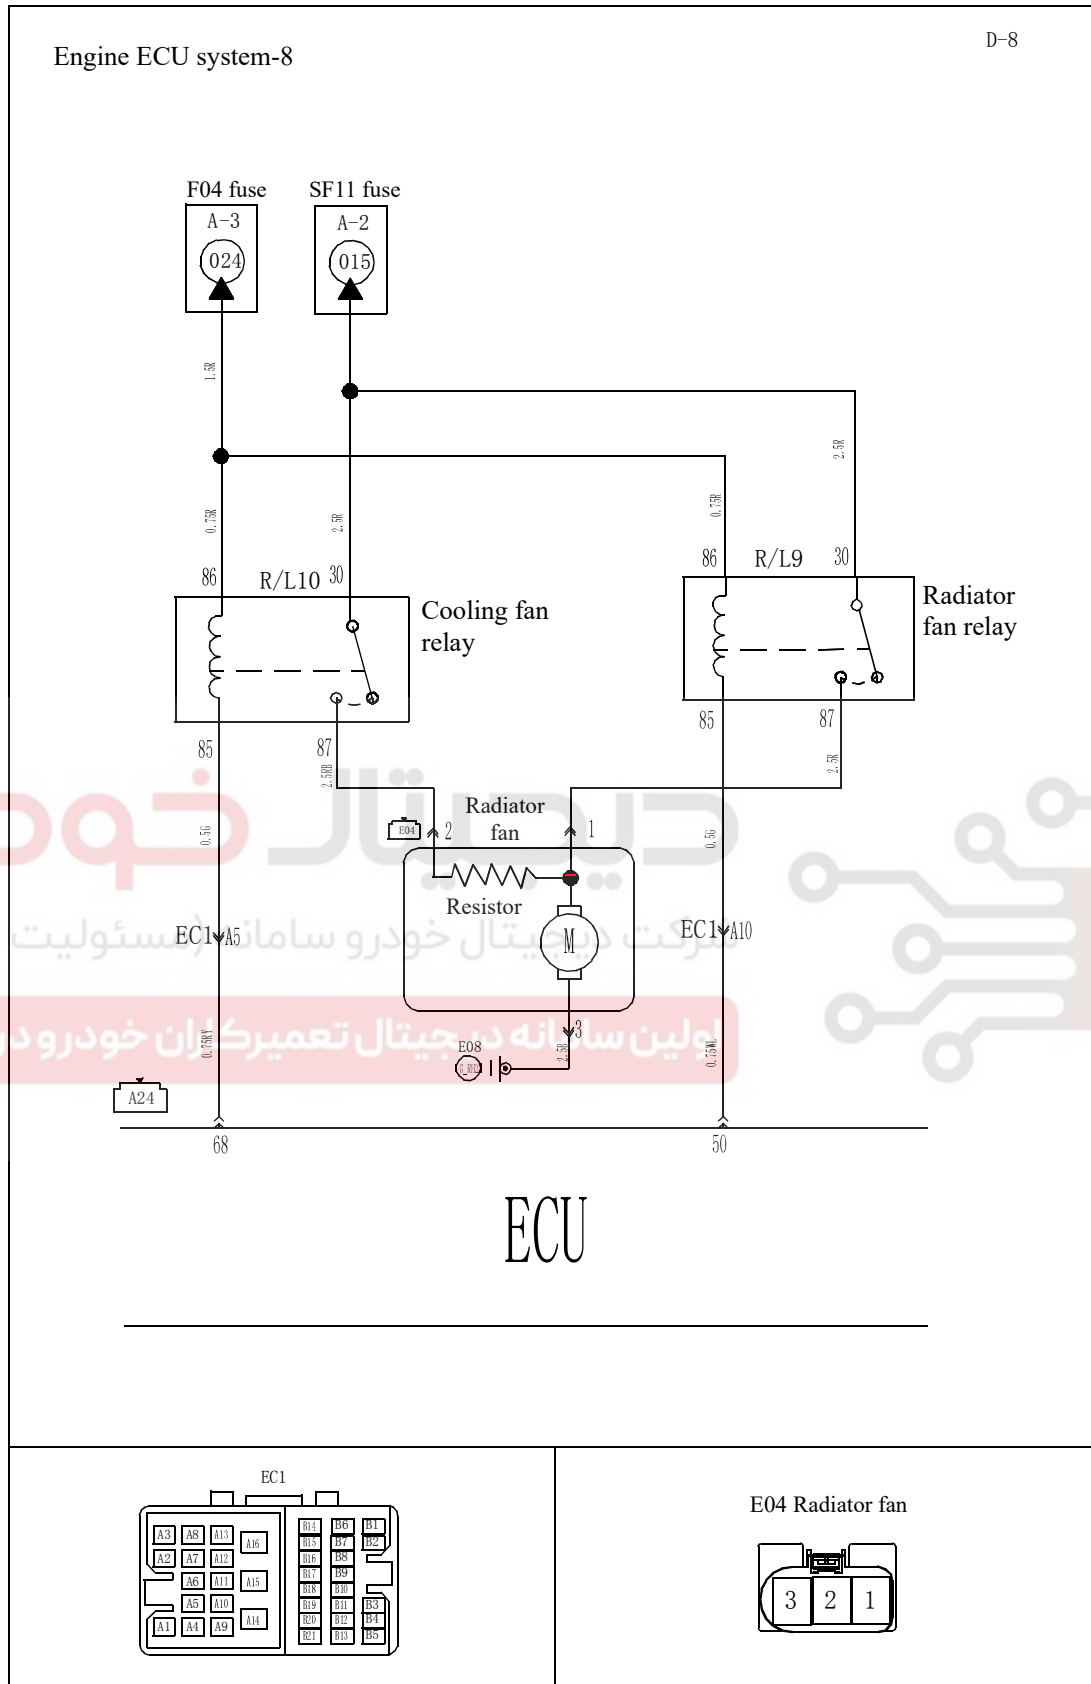

Circuit Diagram

Circuit Diagram

Circuit Diagram

Engine ECU system-11		D-11
Component location index		
Component code	Component name	
A2	IGN coil 1	
A3	IGN coil 2	
A4	IGN coil 3	
A5	IGN coil 4	
A6	Front oxygen sensor	
A7	Carbon canister solenoid valve	
A8	Water temperature sensor	
A11	Intake air temp pressure sensor	
A13	Speed sensor	
A14	Electronic throttle valve body	
A15	Knock sensor	
A16	Phase sensor	
A17	Injector nozzle 4	
A18	Injector nozzle 3	
A19	Injector nozzle 2	
A20	Injector nozzle 1	
A21	OCV valve	
A24	Engine ECU	
M19	Accelerator pedal	
F33	Rear oxygen sensor	
M19	Accelerator pedal	
F10	Fuel pump	
E04	Radiator switch	
M51	Clutch switch	
E25	Loudspeaker	
M35	Clock spring	
B04	Compressor	
Connector		
EC1	PFB	ME1
EC2	PEE	ME2
PFA	EB1	PEF
Ground wire		
M52	A1	
F45	A22	
E08	A23	
E26		