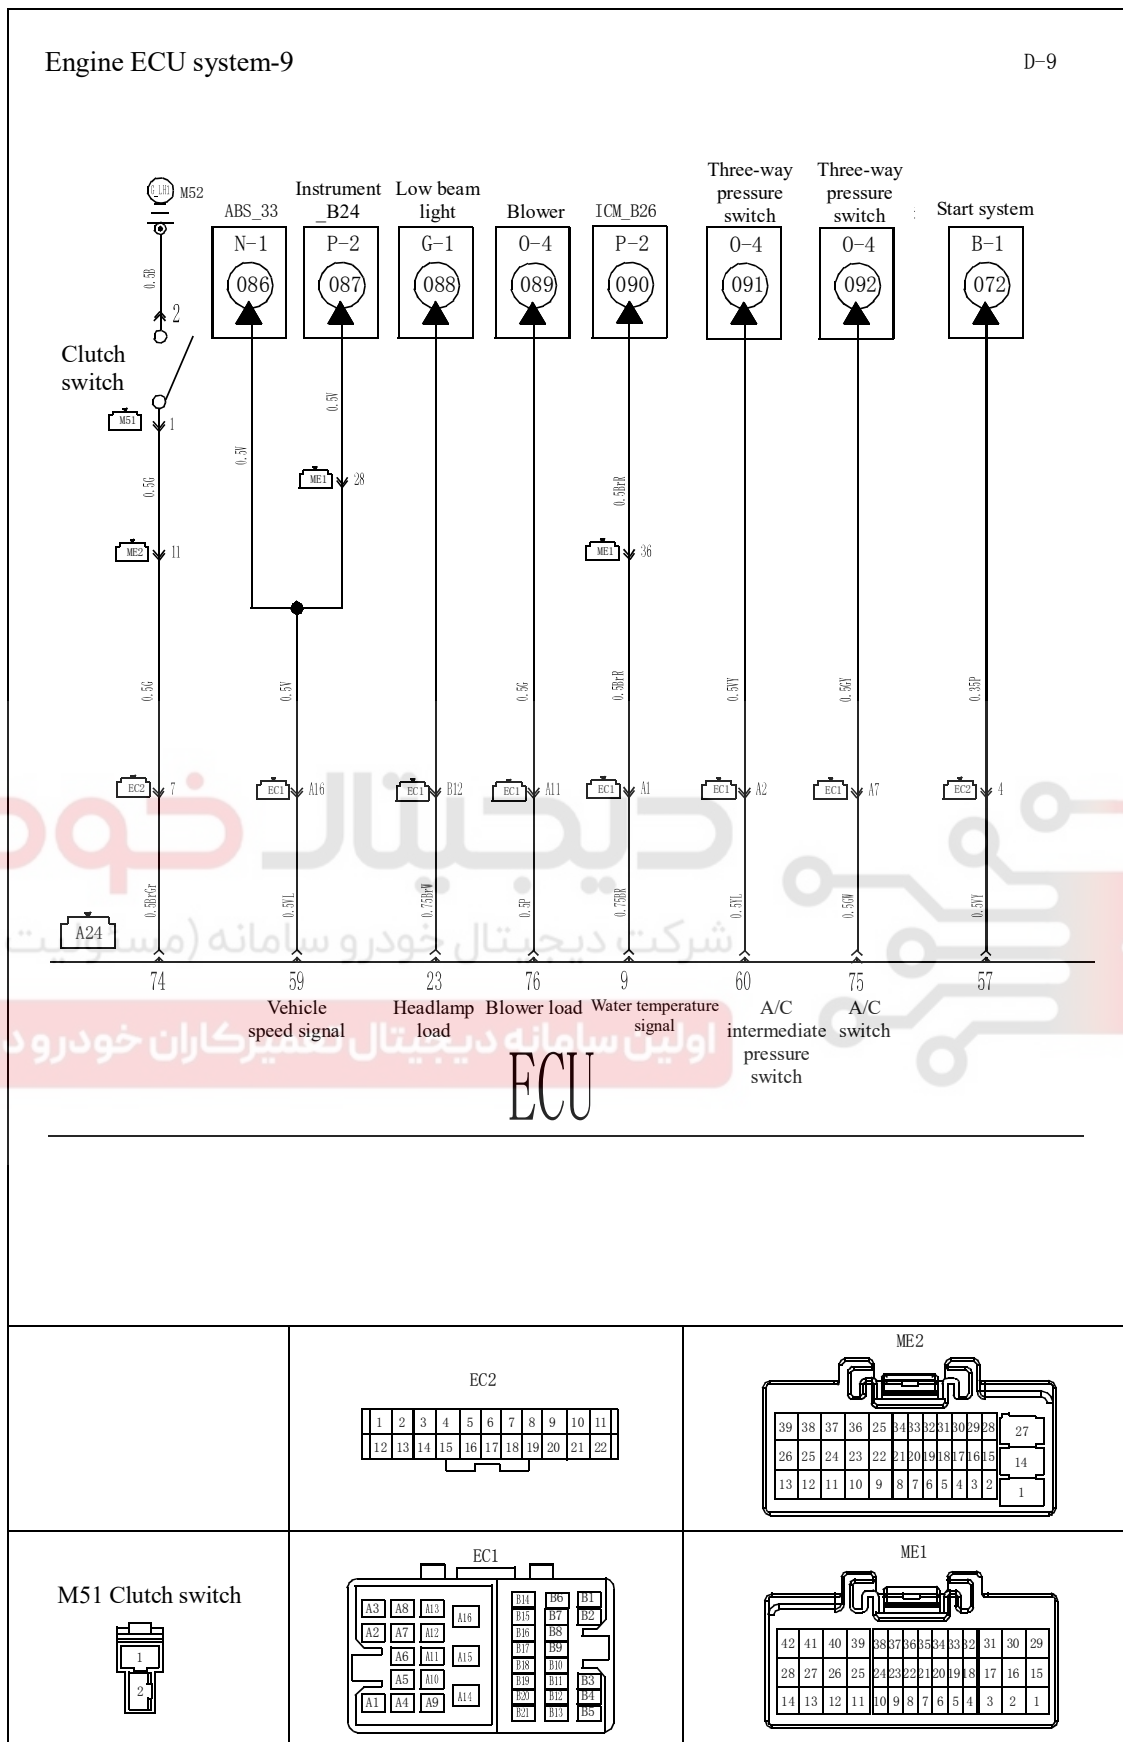

Circuit Diagram

Circuit Diagram

Circuit Diagram

Engine ECU system-11		D-11
Component location index		
Component code	Component name	
A2	IGN coil 1	
A3	IGN coil 2	
A4	IGN coil 3	
A5	IGN coil 4	
A6	Front oxygen sensor	
A7	Carbon canister solenoid valve	
A8	Water temperature sensor	
A11	Intake air temp pressure sensor	
A13	Speed sensor	
A14	Electronic throttle valve body	
A15	Knock sensor	
A16	Phase sensor	
A17	Injector nozzle 4	
A18	Injector nozzle 3	
A19	Injector nozzle 2	
A20	Injector nozzle 1	
A21	OCV valve	
A24	Engine ECU	
M19	Accelerator pedal	
F33	Rear oxygen sensor	
M19	Accelerator pedal	
F10	Fuel pump	
E04	Radiator switch	
M51	Clutch switch	
E25	Loudspeaker	
M35	Clock spring	
B04	Compressor	
Connector		
EC1	PFB	ME1
EC2	PEE	ME2
PFA	EB1	PEF
Ground wire		
M52	A1	
F45	A22	
E08	A23	
E26		