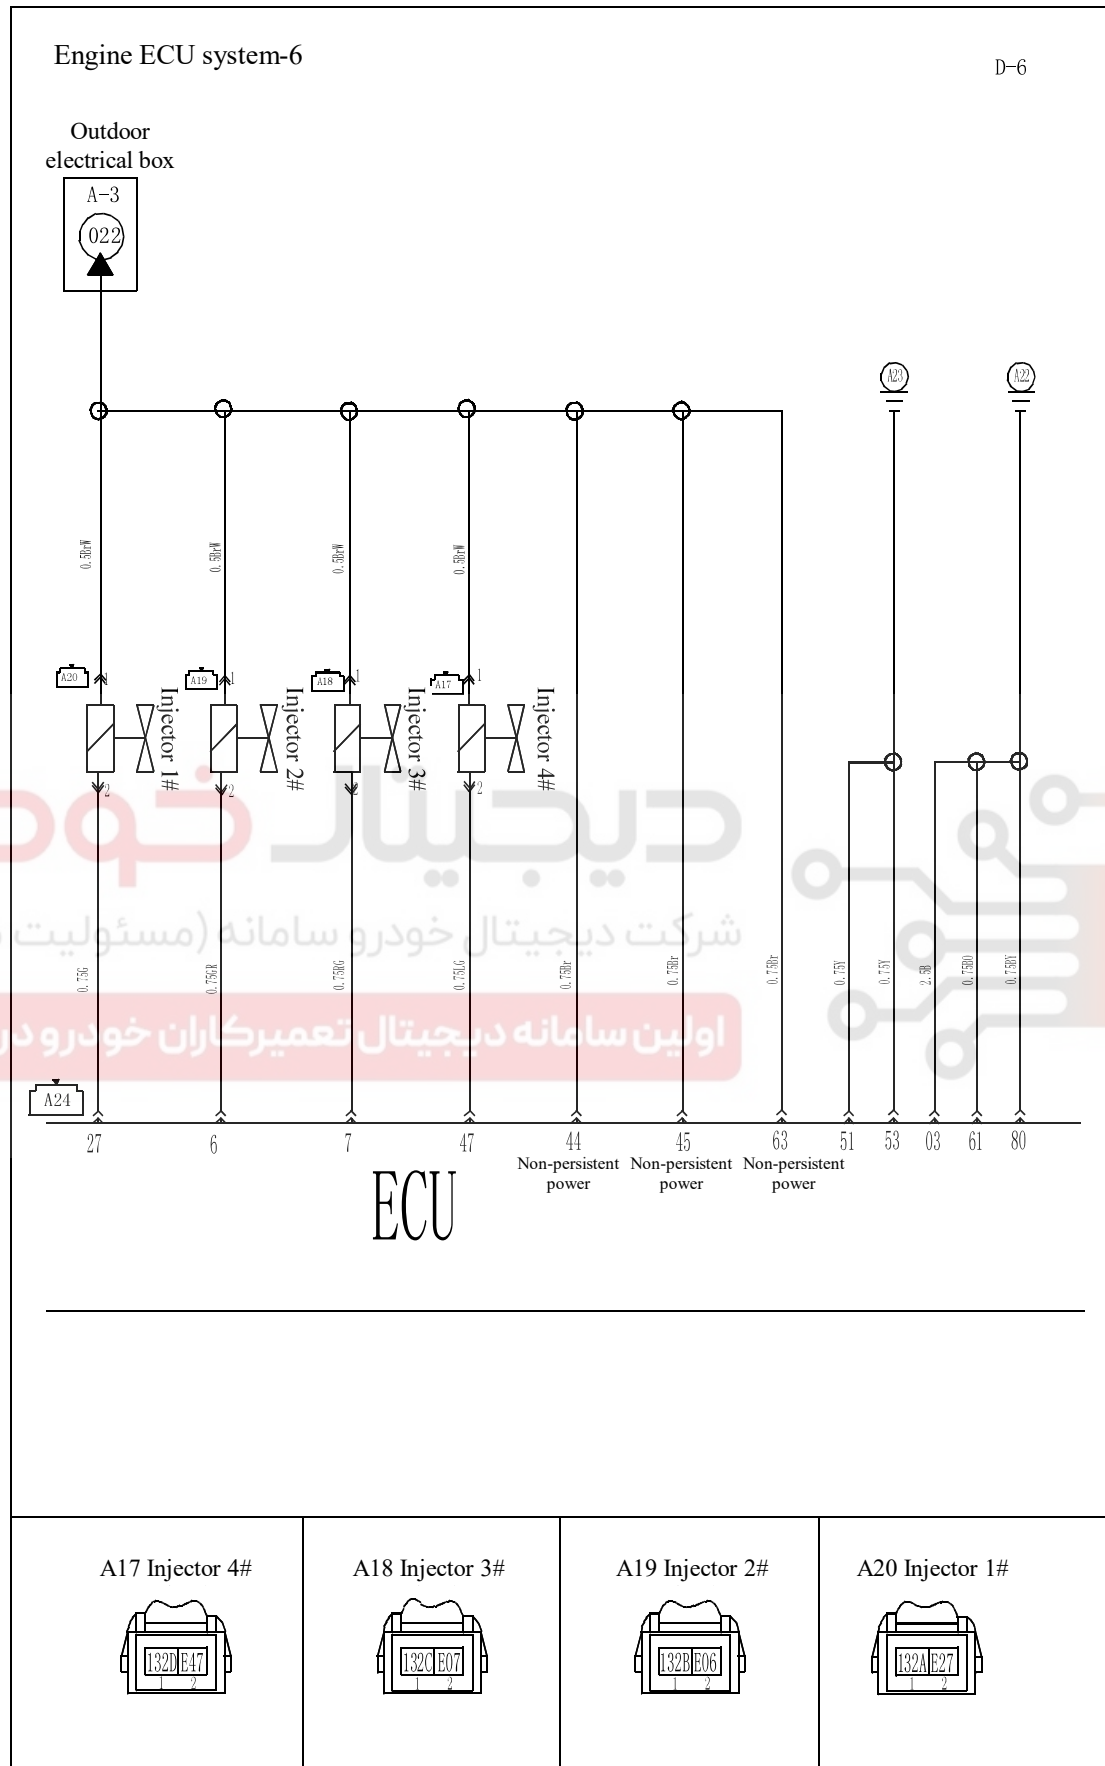

Circuit Diagram

Circuit Diagram

Circuit Diagram

Engine ECU system-11		D-11
Component location index		
Component code	Component name	
A2	IGN coil 1	
A3	IGN coil 2	
A4	IGN coil 3	
A5	IGN coil 4	
A6	Front oxygen sensor	
A7	Carbon canister solenoid valve	
A8	Water temperature sensor	
A11	Intake air temp pressure sensor	
A13	Speed sensor	
A14	Electronic throttle valve body	
A15	Knock sensor	
A16	Phase sensor	
A17	Injector nozzle 4	
A18	Injector nozzle 3	
A19	Injector nozzle 2	
A20	Injector nozzle 1	
A21	OCV valve	
A24	Engine ECU	
M19	Accelerator pedal	
F33	Rear oxygen sensor	
M19	Accelerator pedal	
F10	Fuel pump	
E04	Radiator switch	
M51	Clutch switch	
E25	Loudspeaker	
M35	Clock spring	
B04	Compressor	
Connector		
EC1	PFB	ME1
EC2	PEE	ME2
PFA	EB1	PEF
Ground wire		
M52	A1	
F45	A22	
E08	A23	
E26		