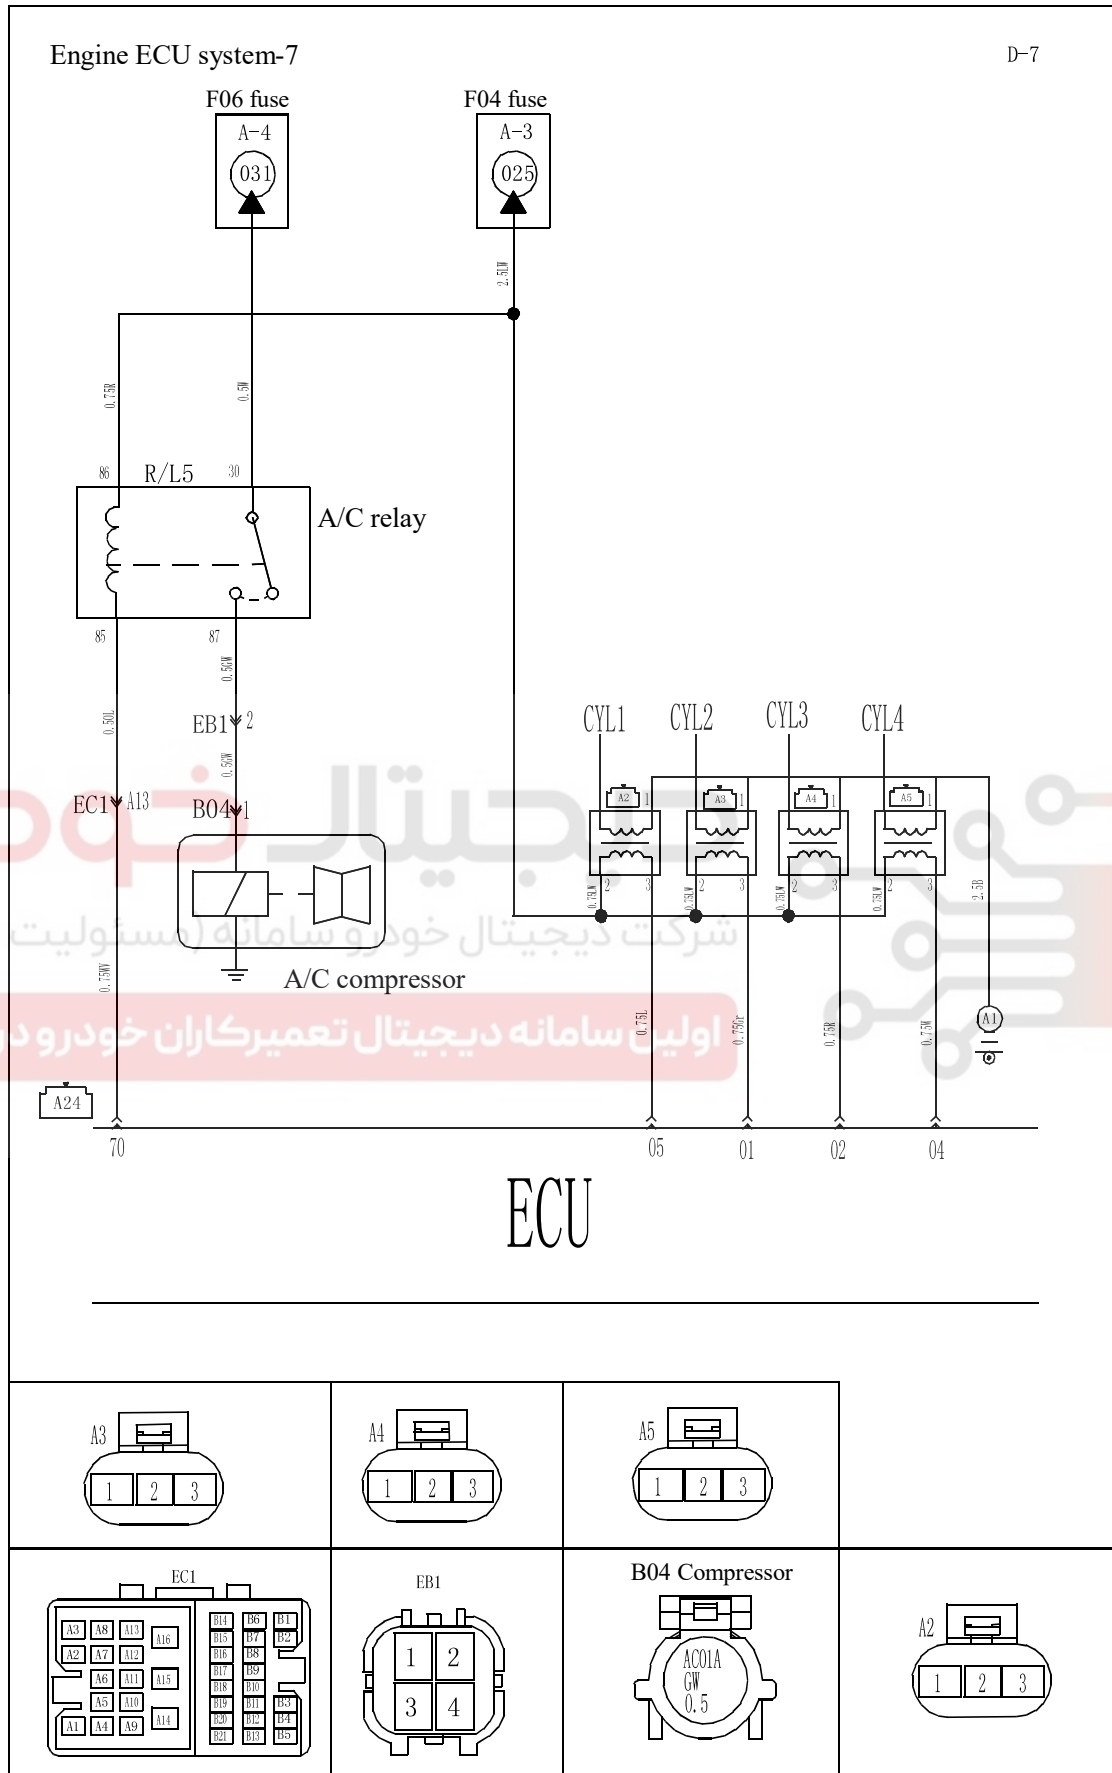

Circuit Diagram

Circuit Diagram

Circuit Diagram

Engine ECU system-11		D-11
Component location index		
Component code	Component name	
A2	IGN coil 1	
A3	IGN coil 2	
A4	IGN coil 3	
A5	IGN coil 4	
A6	Front oxygen sensor	
A7	Carbon canister solenoid valve	
A8	Water temperature sensor	
A11	Intake air temp pressure sensor	
A13	Speed sensor	
A14	Electronic throttle valve body	
A15	Knock sensor	
A16	Phase sensor	
A17	Injector nozzle 4	
A18	Injector nozzle 3	
A19	Injector nozzle 2	
A20	Injector nozzle 1	
A21	OCV valve	
A24	Engine ECU	
M19	Accelerator pedal	
F33	Rear oxygen sensor	
M19	Accelerator pedal	
F10	Fuel pump	
E04	Radiator switch	
M51	Clutch switch	
E25	Loudspeaker	
M35	Clock spring	
B04	Compressor	
Connector		
EC1	PFB	ME1
EC2	PEE	ME2
PFA	EB1	PEF
Ground wire		
M52	A1	
F45	A22	
E08	A23	
E26		