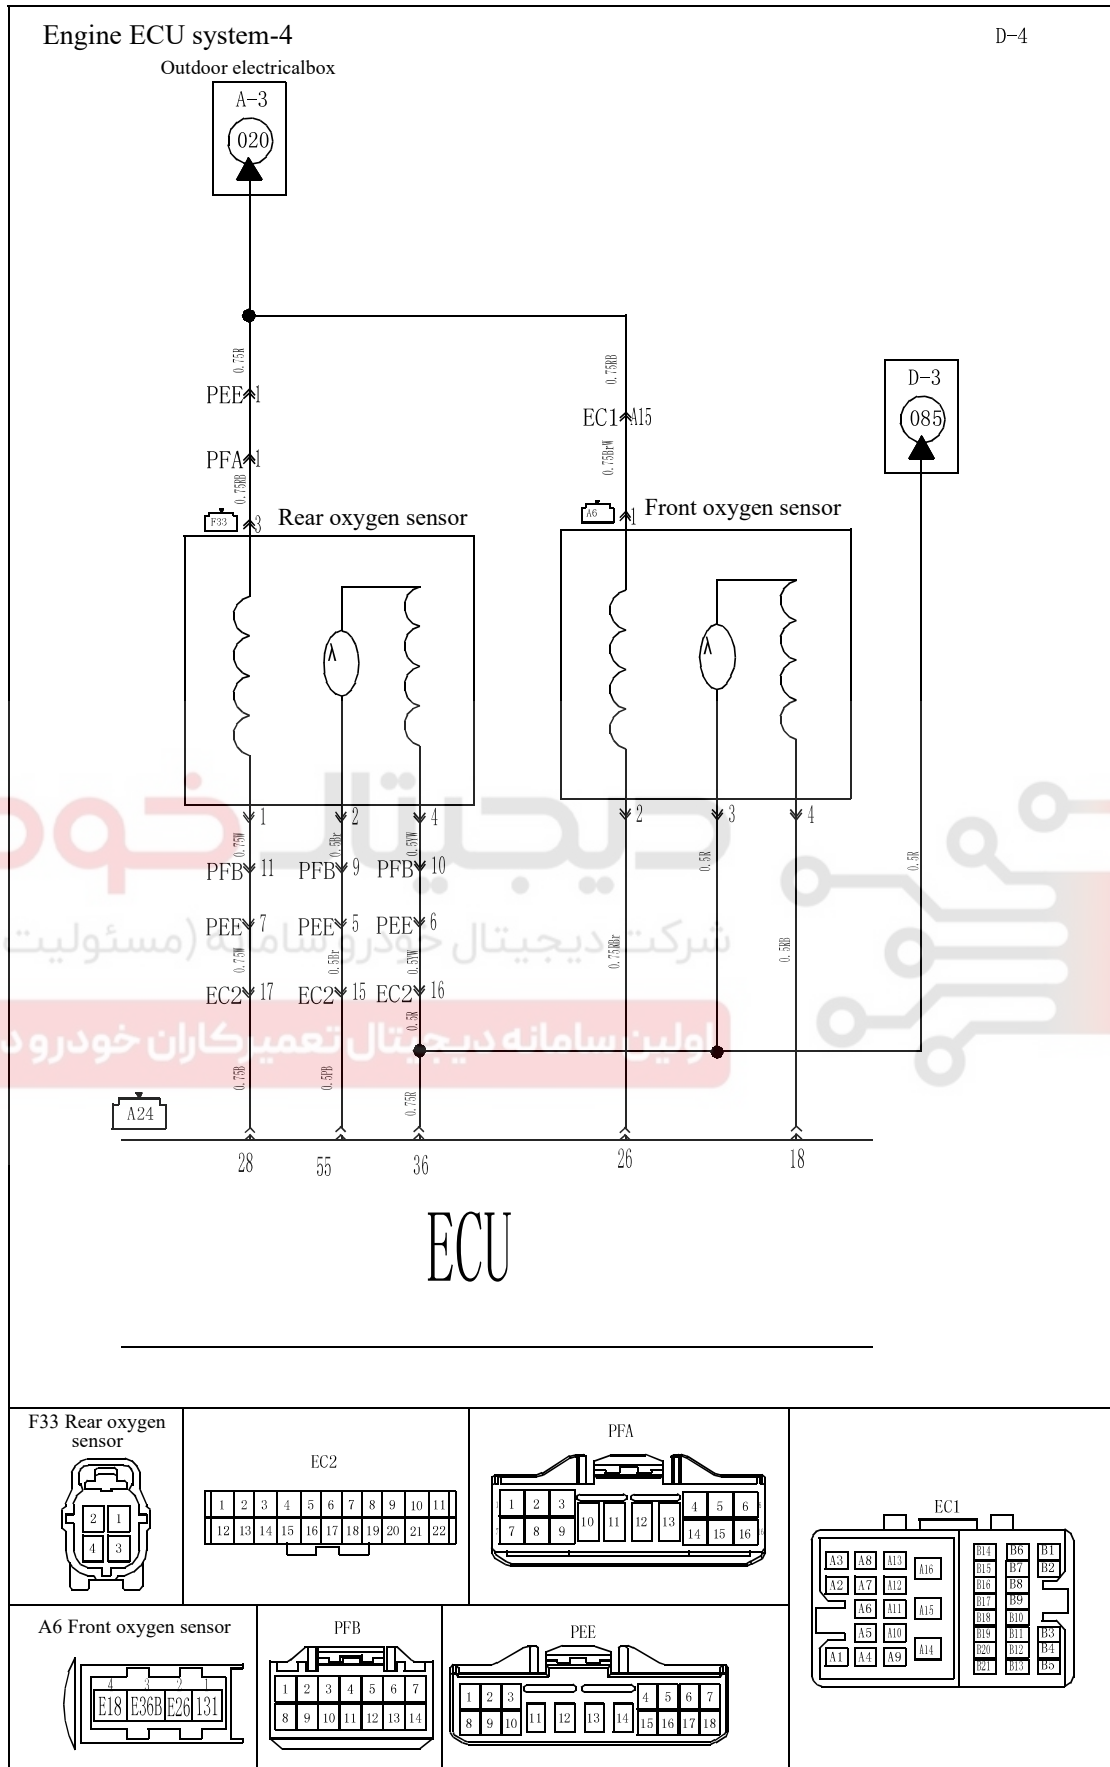

Circuit Diagram

Circuit Diagram

Circuit Diagram

Engine ECU system-11		D-11
Component location index		
Component code	Component name	
A2	IGN coil 1	
A3	IGN coil 2	
A4	IGN coil 3	
A5	IGN coil 4	
A6	Front oxygen sensor	
A7	Carbon canister solenoid valve	
A8	Water temperature sensor	
A11	Intake air temp pressure sensor	
A13	Speed sensor	
A14	Electronic throttle valve body	
A15	Knock sensor	
A16	Phase sensor	
A17	Injector nozzle 4	
A18	Injector nozzle 3	
A19	Injector nozzle 2	
A20	Injector nozzle 1	
A21	OCV valve	
A24	Engine ECU	
M19	Accelerator pedal	
F33	Rear oxygen sensor	
M19	Accelerator pedal	
F10	Fuel pump	
E04	Radiator switch	
M51	Clutch switch	
E25	Loudspeaker	
M35	Clock spring	
B04	Compressor	
Connector		
EC1	PFB	ME1
EC2	PEE	ME2
PFA	EB1	PEF
Ground wire		
M52	A1	
F45	A22	
E08	A23	
E26		