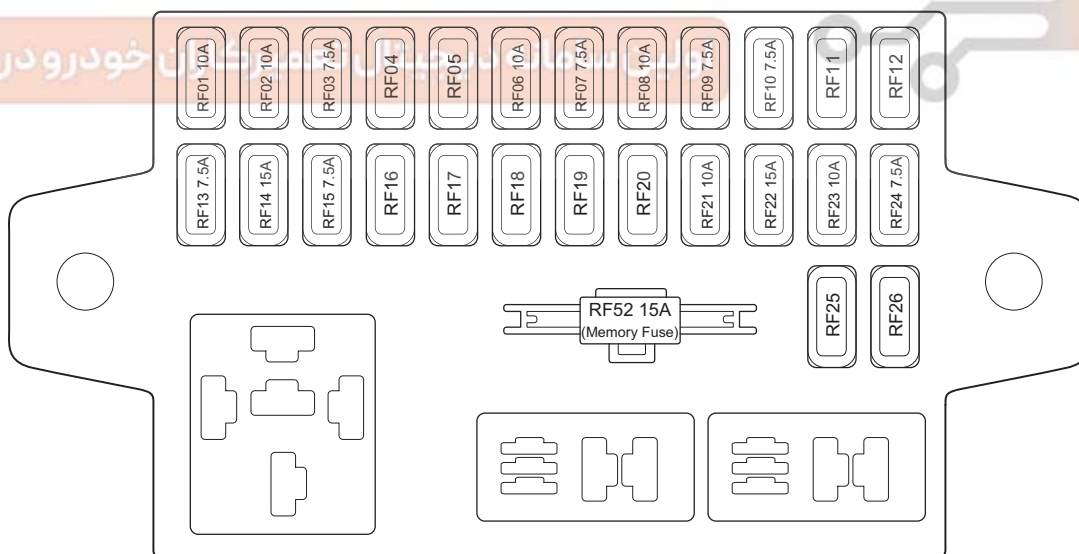

Instrument Panel Fuse and Relay Box A

Location of Instrument Panel Fuse and Relay Box A

ET21060040

Fuse and Relay Layout in Instrument Panel Fuse and Relay Box A

شرکت دیجیتال خودرو (مسئولیت محدود)

خودرو در ایران

ET21060050

06 - FUSE AND RELAY

Instrument Panel Fuse Description

No.	Description	No.	Description
RF01	Reversing Radar	RF14	Cigarette Lighter
RF02	ECO Switch Backlight (for CVT Model)/ Headlight Adjustment Switch	RF15	Outside Rear View Mirror Adjustment Switch/Sunroof Switch/Seat Heater Relay Coil
RF03	Back-up Light Relay Coil (for CVT Model)	RF16	-
RF04	-	RF17	-
RF05	-	RF18	-
RF06	Steering Angle Sensor/Instrument Cluster/ Yaw Rate Sensor/Diagnostic Interface/ Engine Immobilizer/ESP Indication	RF19	-
RF07	BCM/EPS/PEPS	RF20	-
RF08	Airbag	RF21	Automatic A/C Control Panel
RF09	Brake Switch	RF22	Audio System
RF10	A/C Control Panel	RF23	Instrument Cluster/Diagnostic Interface
RF11	-	RF24	Key Switch
RF12	-	RF25	-
RF13	Rear Defroster Relay Coil/Blower Relay Coil/Audio System/BCM	RF26	-