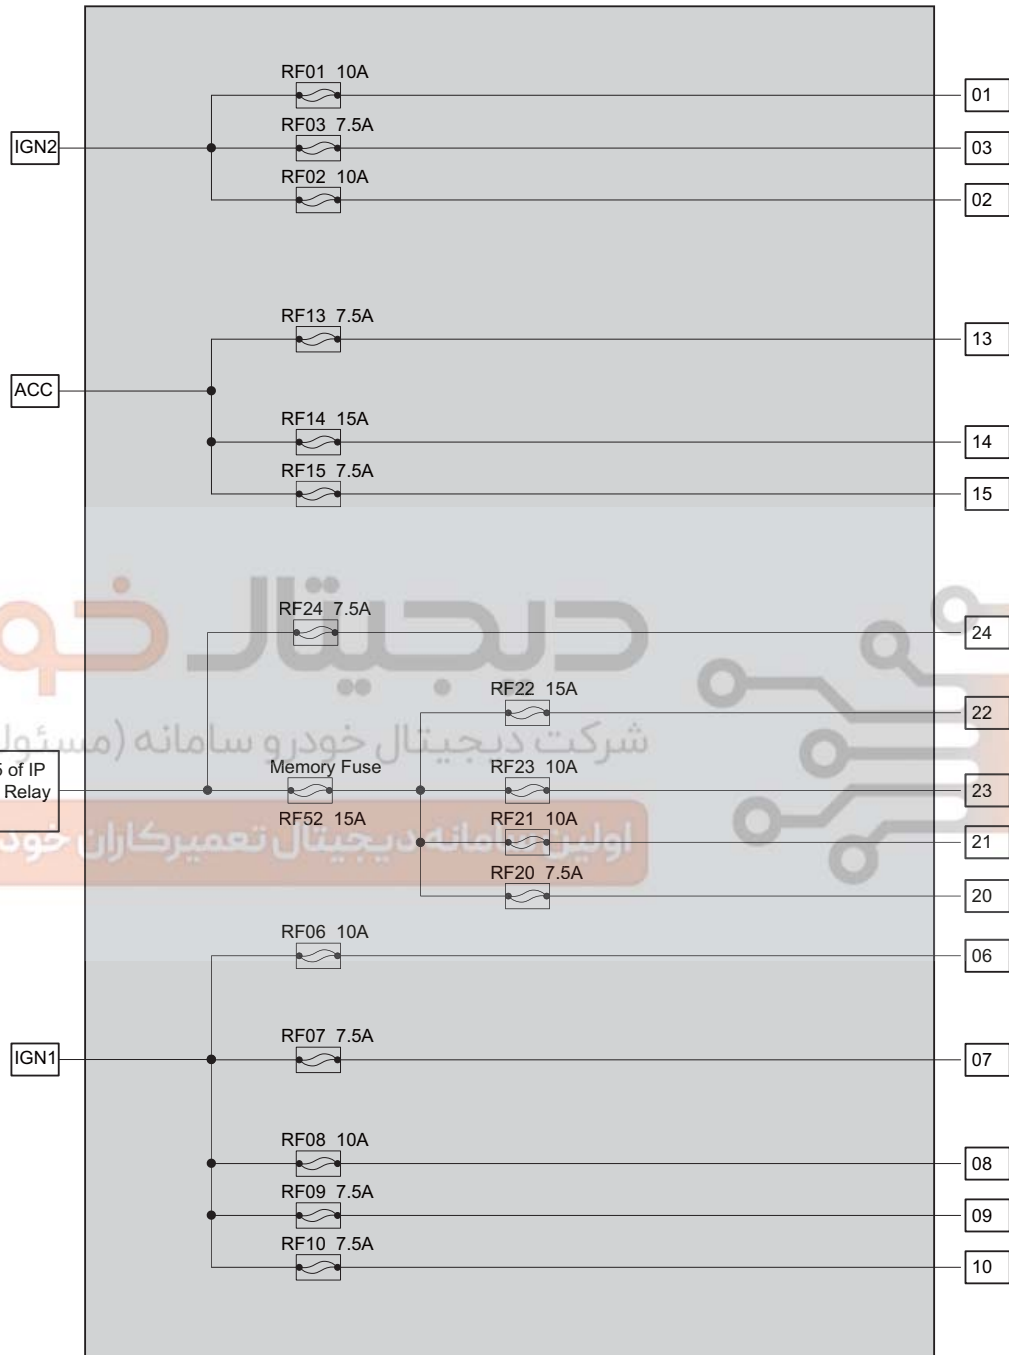

Instrument Panel Fuse and Relay Box A Inner Circuit

Circuit Diagram (Page 1 of 1)

06

ET21060039