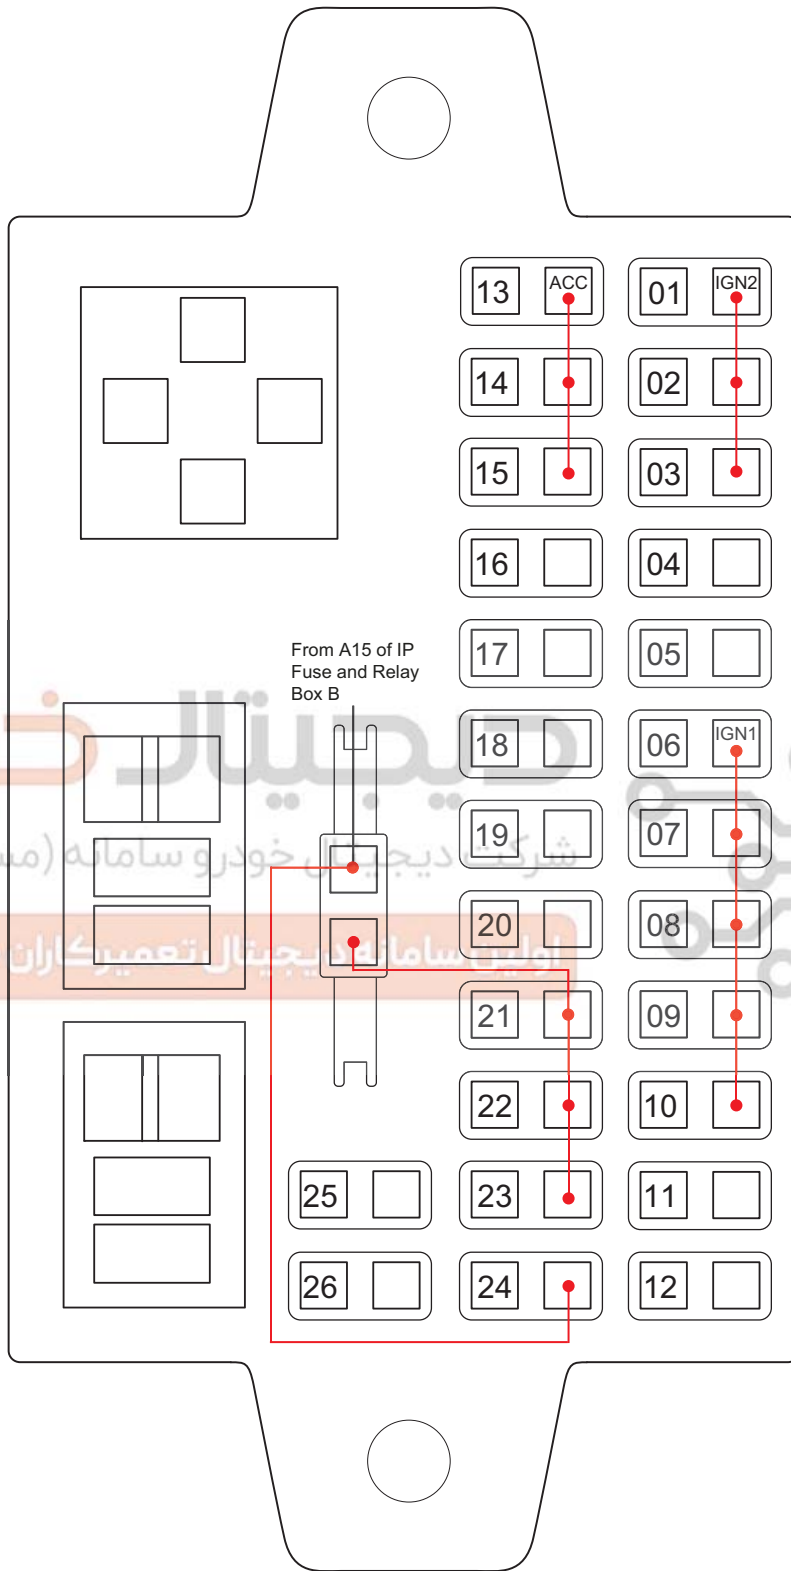

Instrument Panel Fuse and Relay Box A

Location of Instrument Panel Fuse and Relay Box A

ET21060040

Fuse and Relay Layout in Instrument Panel Fuse and Relay Box A

شرکت دیجیتال خودرو (مسئولیت محدود)

خودرو در ایران

ET21060050

06 - FUSE AND RELAY

Instrument Panel Fuse Description

No.	Description	No.	Description
RF01	Reversing Radar	RF14	Cigarette Lighter
RF02	ECO Switch Backlight (for CVT Model)/ Headlight Adjustment Switch	RF15	Outside Rear View Mirror Adjustment Switch/Sunroof Switch/Seat Heater Relay Coil
RF03	Back-up Light Relay Coil (for CVT Model)	RF16	-
RF04	-	RF17	-
RF05	-	RF18	-
RF06	Steering Angle Sensor/Instrument Cluster/ Yaw Rate Sensor/Diagnostic Interface/ Engine Immobilizer/ESP Indication	RF19	-
RF07	BCM/EPS/PEPS	RF20	-
RF08	Airbag	RF21	Automatic A/C Control Panel
RF09	Brake Switch	RF22	Audio System
RF10	A/C Control Panel	RF23	Instrument Cluster/Diagnostic Interface
RF11	-	RF24	Key Switch
RF12	-	RF25	-
RF13	Rear Defroster Relay Coil/Blower Relay Coil/Audio System/BCM	RF26	-

06

شرکت دیجیتال خودرو سامانه (مسئولیت محدود)

اولین سامانه دیجیتال تعمیرکاران خودرو در ایران

View of Instrument Panel Fuse and Relay Box A

Front View

06

ET21060051

Back View

Location of Instrument Panel Fuse and Relay Box B

Instrument Panel Fuse and Relay Box B

ET21060060

06 Fuse and Relay Layout in Instrument Panel Fuse and Relay Box B

ET21060070

Instrument Panel Fuse Description