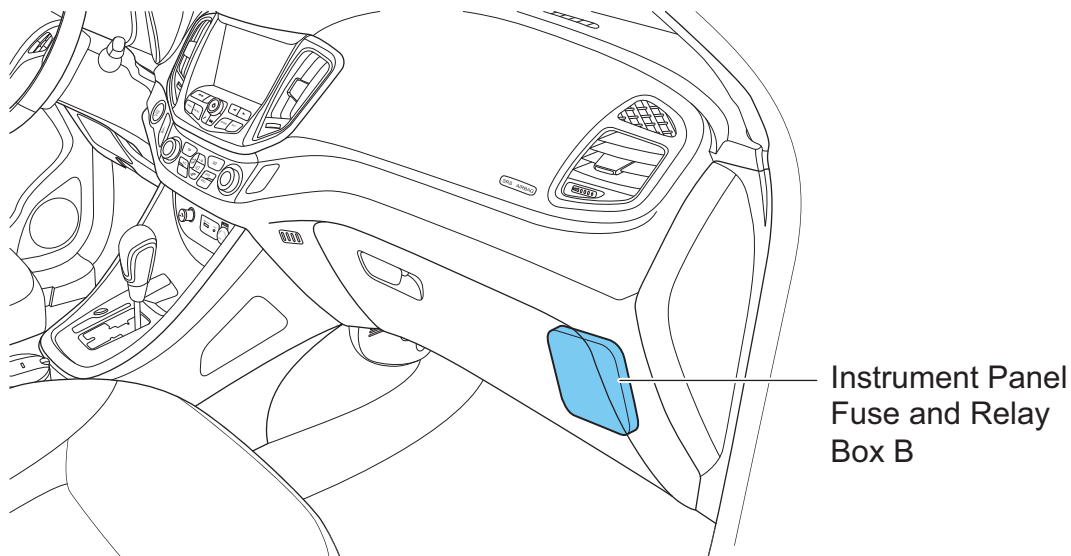

Instrument Panel Fuse and Relay Box B

Location of Instrument Panel Fuse and Relay Box B

Instrument Panel Fuse and Relay Box B

ET21060060

06 Fuse and Relay Layout in Instrument Panel Fuse and Relay Box B