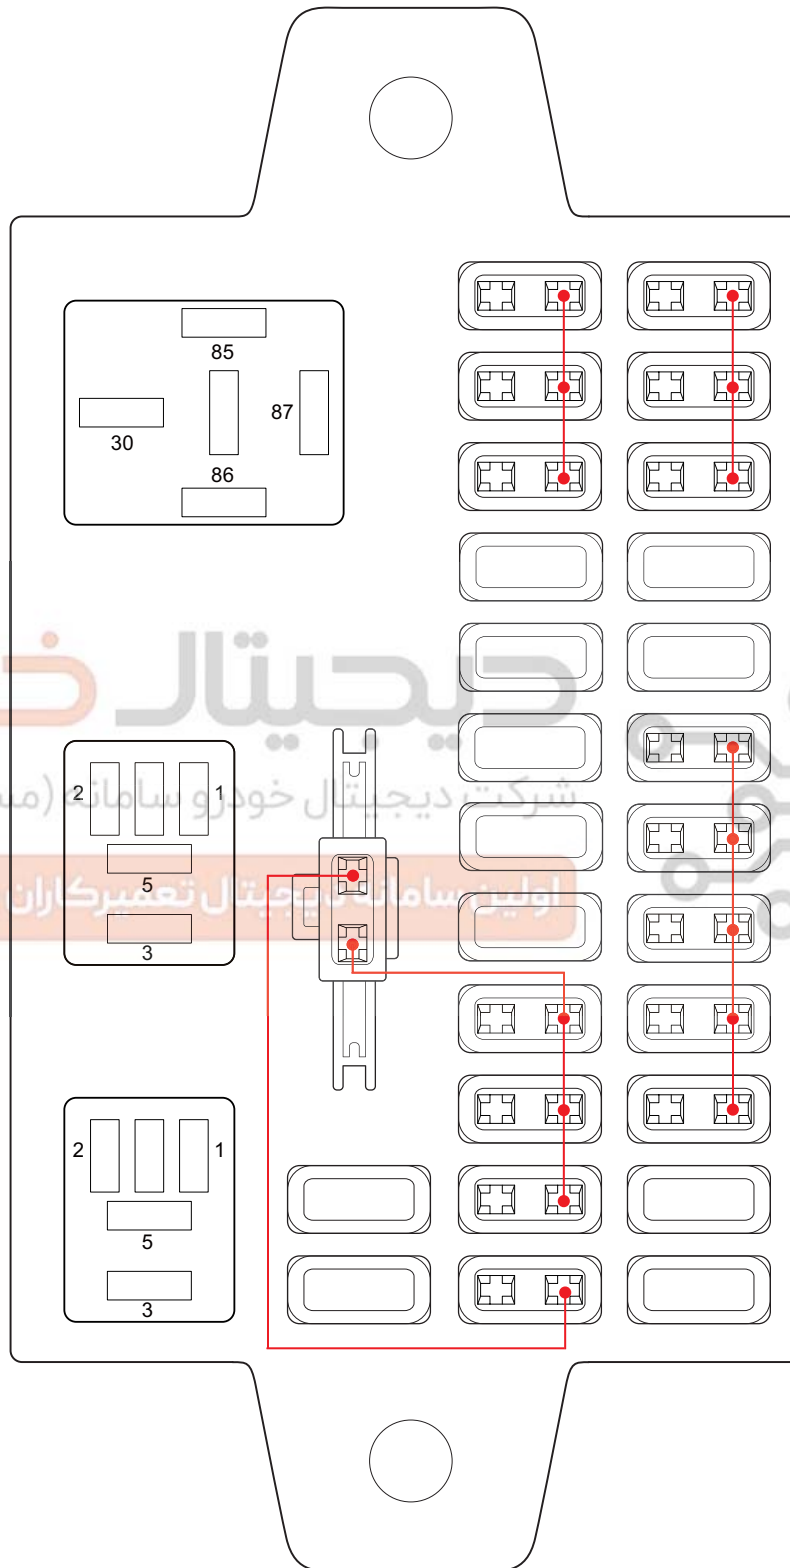

ET21060050

06 - FUSE AND RELAY

Instrument Panel Fuse Description

No.	Description	No.	Description
RF01	Reversing Radar	RF14	Cigarette Lighter
RF02	ECO Switch Backlight (for CVT Model)/ Headlight Adjustment Switch	RF15	Outside Rear View Mirror Adjustment Switch/Sunroof Switch/Seat Heater Relay Coil
RF03	Back-up Light Relay Coil (for CVT Model)	RF16	-
RF04	-	RF17	-
RF05	-	RF18	-
RF06	Steering Angle Sensor/Instrument Cluster/ Yaw Rate Sensor/Diagnostic Interface/ Engine Immobilizer/ESP Indication	RF19	-
RF07	BCM/EPS/PEPS	RF20	-
RF08	Airbag	RF21	Automatic A/C Control Panel
RF09	Brake Switch	RF22	Audio System
RF10	A/C Control Panel	RF23	Instrument Cluster/Diagnostic Interface
RF11	-	RF24	Key Switch
RF12	-	RF25	-
RF13	Rear Defroster Relay Coil/Blower Relay Coil/Audio System/BCM	RF26	-

06

شرکت دیجیتال خودرو سامانه (مسئولیت محدود)

اولین سامانه دیجیتال تعمیرکاران خودرو در ایران

View of Instrument Panel Fuse and Relay Box A

Front View

06

ET21060051

Back View

06

دیجیتال خودرو (مسئولیت محدود)
شرکت دیجیتال خودرو سامانه
تعمیرات دیجیتال خودرو در ایران

ET21060052

Instrument Panel Fuse and Relay Box A Inner Circuit

Circuit Diagram (Page 1 of 1)

06

ET21060039

Instrument Panel Fuse and Relay Box B

Location of Instrument Panel Fuse and Relay Box B

Instrument Panel Fuse and Relay Box B

ET21060060

06 Fuse and Relay Layout in Instrument Panel Fuse and Relay Box B

ET21060070

Instrument Panel Fuse Description