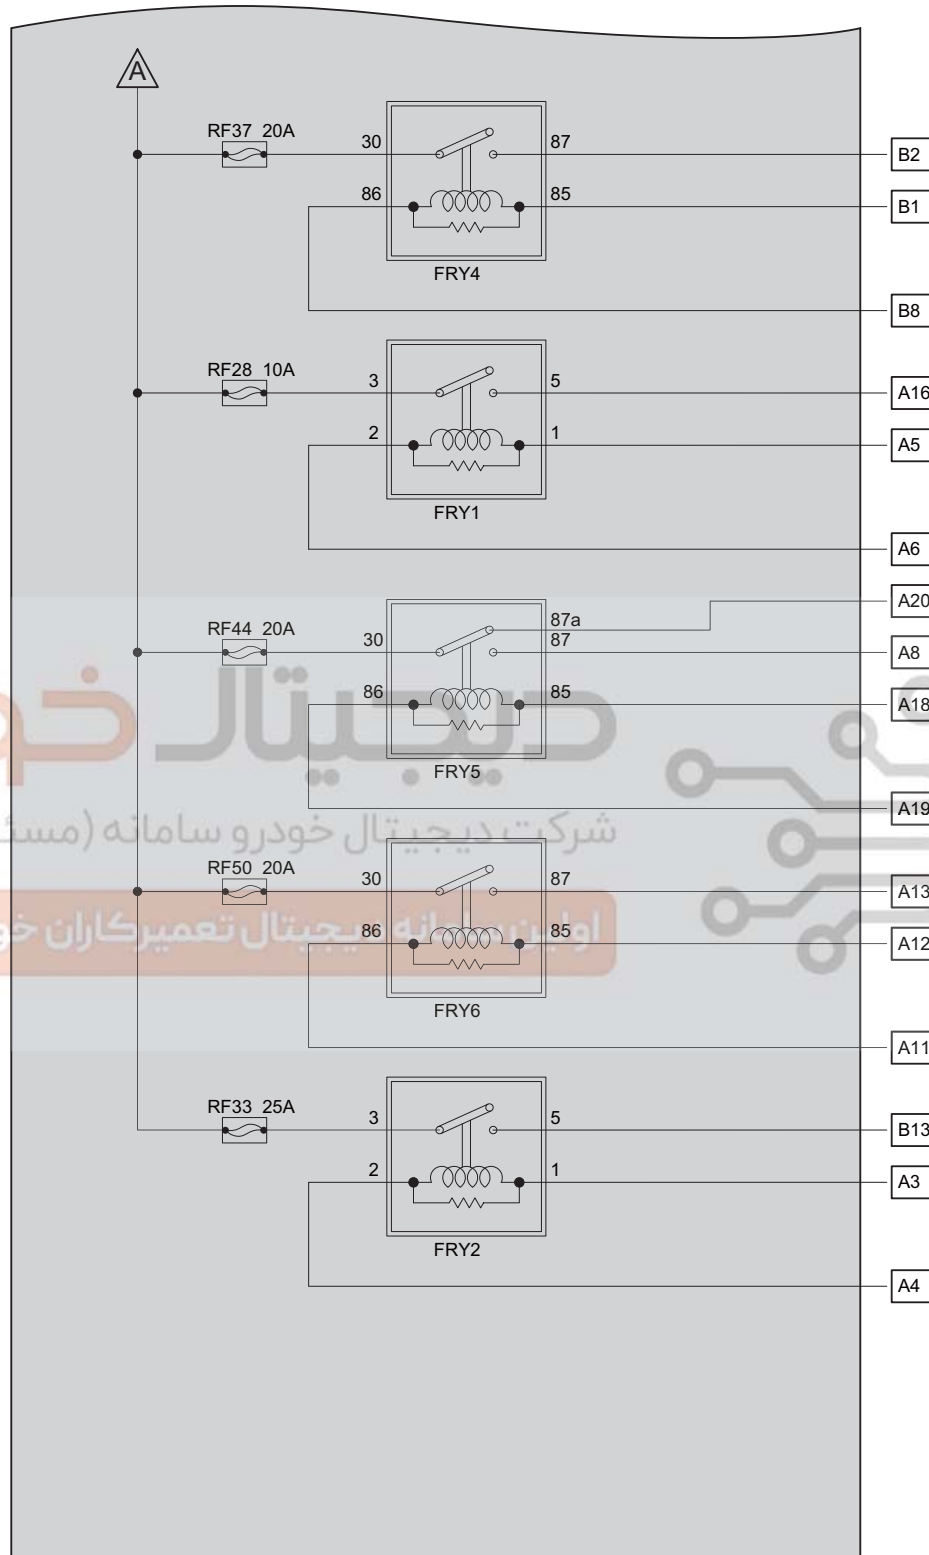

Location of Instrument Panel Fuse and Relay Box B

Instrument Panel Fuse and Relay Box B

ET21060060

06 Fuse and Relay Layout in Instrument Panel Fuse and Relay Box B

ET21060070

Instrument Panel Fuse Description

Back View

06

ET21060072

Instrument Panel Fuse and Relay Box B Inner Circuit

Circuit Diagram (Page 1 of 2)

06

ET21060037

Circuit Diagram (Page 2 of 2)