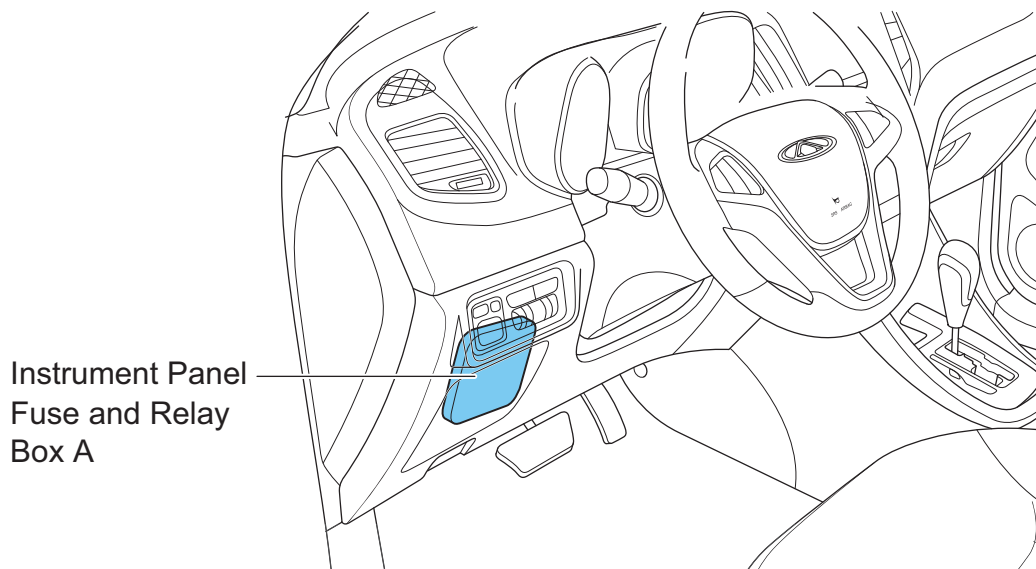

Instrument Panel Fuse and Relay Box A

Location of Instrument Panel Fuse and Relay Box A