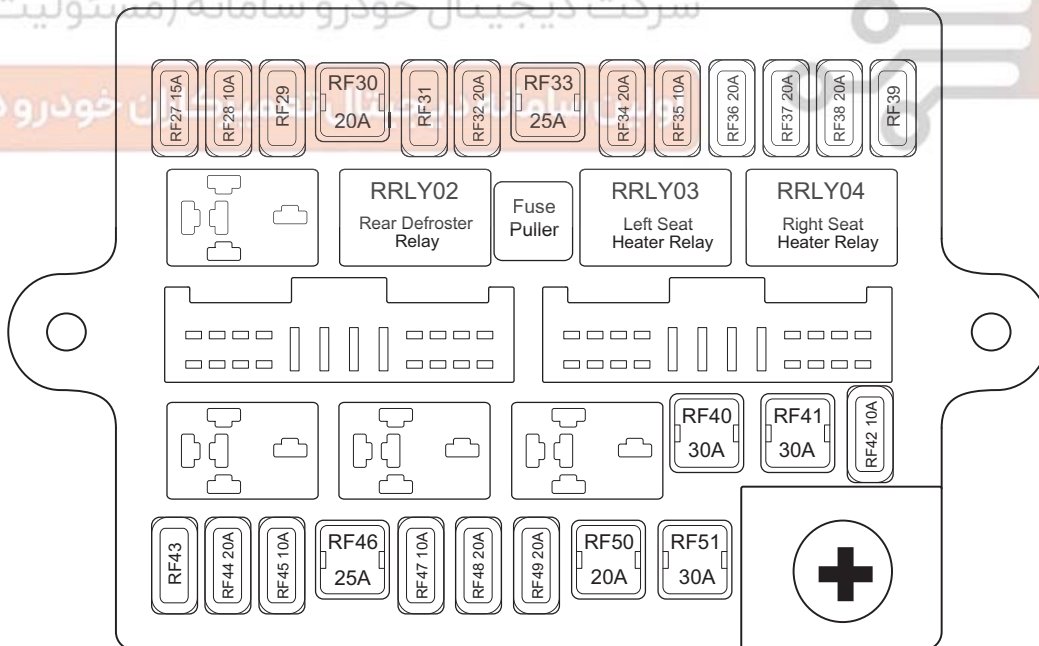

ET21060050

06 - FUSE AND RELAY

Instrument Panel Fuse Description

No.	Description	No.	Description
RF01	Reversing Radar	RF14	Cigarette Lighter
RF02	ECO Switch Backlight (for CVT Model)/ Headlight Adjustment Switch	RF15	Outside Rear View Mirror Adjustment Switch/Sunroof Switch/Seat Heater Relay Coil
RF03	Back-up Light Relay Coil (for CVT Model)	RF16	-
RF04	-	RF17	-
RF05	-	RF18	-
RF06	Steering Angle Sensor/Instrument Cluster/ Yaw Rate Sensor/Diagnostic Interface/ Engine Immobilizer/ESP Indication	RF19	-
RF07	BCM/EPS/PEPS	RF20	-
RF08	Airbag	RF21	Automatic A/C Control Panel
RF09	Brake Switch	RF22	Audio System
RF10	A/C Control Panel	RF23	Instrument Cluster/Diagnostic Interface
RF11	-	RF24	Key Switch
RF12	-	RF25	-
RF13	Rear Defroster Relay Coil/Blower Relay Coil/Audio System/BCM	RF26	-

06

دیجیتال خودرو (مسئولیت محدود)
شرکت دیجیتال خودرو سامانه
تعمیرات دیجیتال خودرو در ایران

ET21060052

Instrument Panel Fuse and Relay Box A Inner Circuit

Circuit Diagram (Page 1 of 1)

06

ET21060039

Instrument Panel Fuse and Relay Box B

Location of Instrument Panel Fuse and Relay Box B

Instrument Panel Fuse and Relay Box B

ET21060060

06 Fuse and Relay Layout in Instrument Panel Fuse and Relay Box B

ET21060070

Instrument Panel Fuse Description