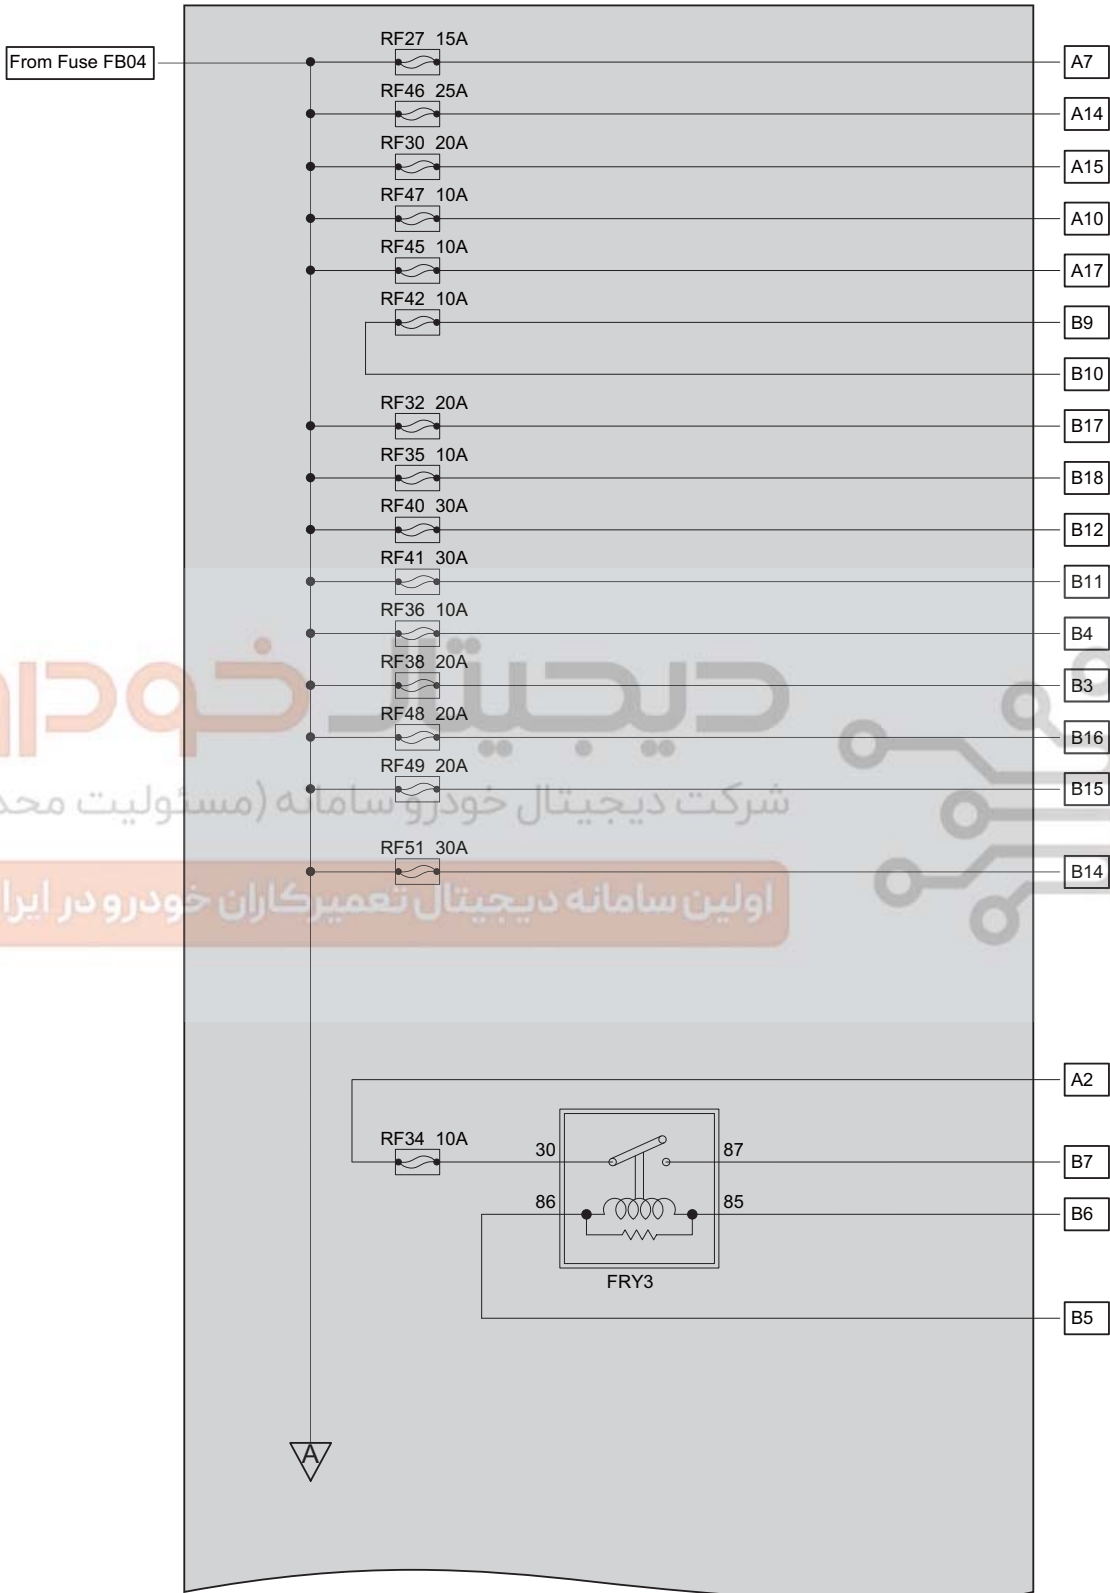

Back View

06

ET21060072

Instrument Panel Fuse and Relay Box B Inner Circuit

Circuit Diagram (Page 1 of 2)

06

ET21060037

Circuit Diagram (Page 2 of 2)