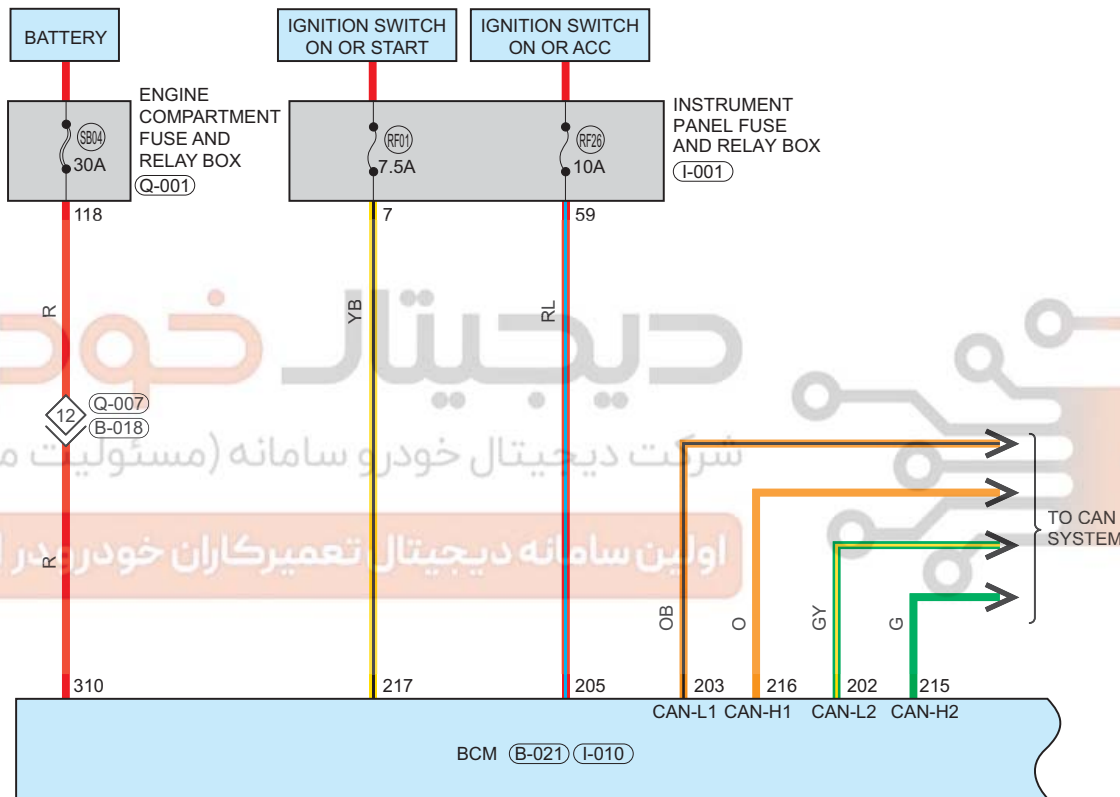

# Door Lock

Circuit Diagram (Page 1 of 4)

09

**Parts Location**

Connector Code	See Page	Connector Code	See Page	Connector Code	See Page
Q-001	08-6	I-001	08-12	I-010	08-12
B-021	08-16				

**Fuse and Relay**

Fuse/Relay	See Page	Fuse and Relay Box
SB04	06-2	Engine Compartment Fuse and Relay Box
RF01	06-8	Instrument Panel Fuse and Relay Box
RF26	06-8	Instrument Panel Fuse and Relay Box

**Location of Junction Connector**