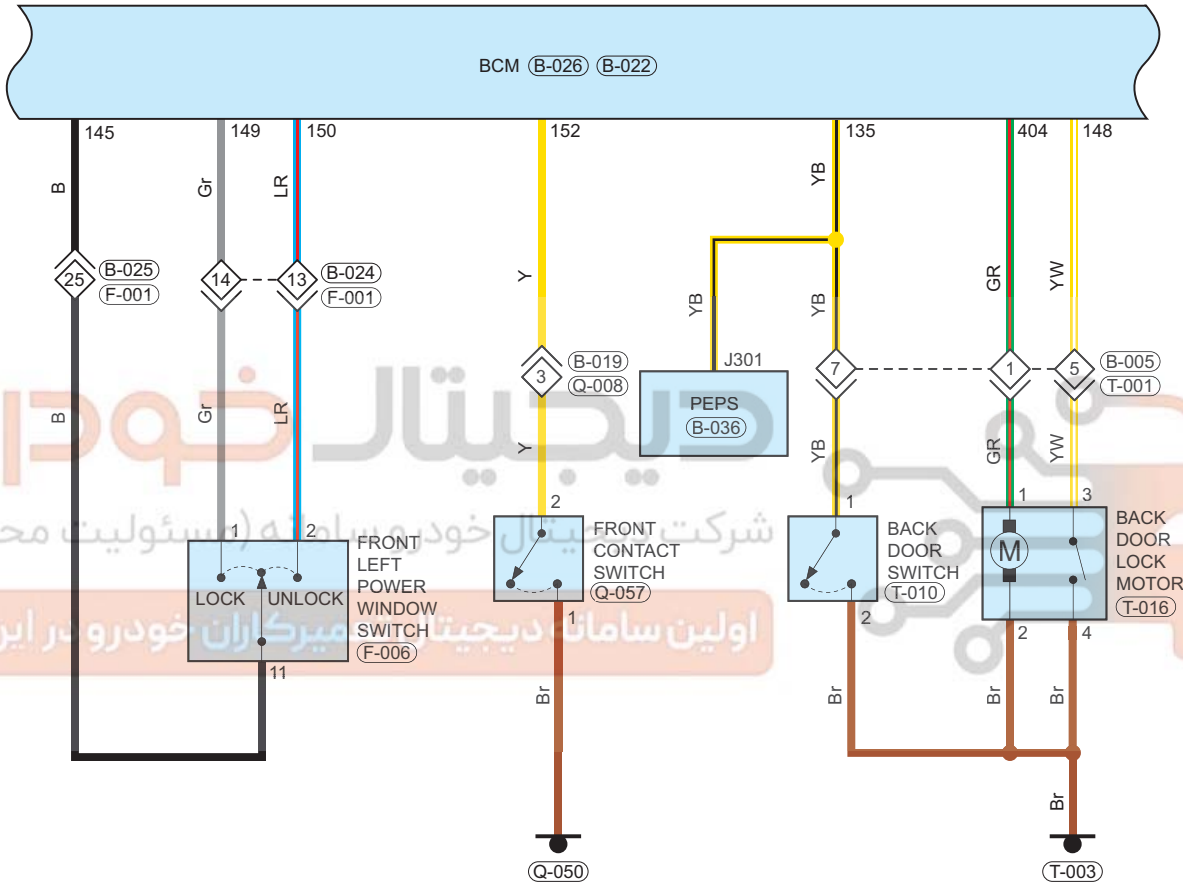

# Door Lock

Circuit Diagram (Page 1 of 4)

09

**Parts Location**

Connector Code	See Page	Connector Code	See Page	Connector Code	See Page
Q-001	08-6	I-001	08-12	I-010	08-12
B-021	08-16				

**Fuse and Relay**

Fuse/Relay	See Page	Fuse and Relay Box
SB04	06-2	Engine Compartment Fuse and Relay Box
RF01	06-8	Instrument Panel Fuse and Relay Box
RF26	06-8	Instrument Panel Fuse and Relay Box

**Location of Junction Connector**

Connector Code	See Page	Connector Code	See Page	Connector Code	See Page
B-018, Q-007	08-16				

**Form of Connector**

Connector Code	See Page	Connector Code	See Page	Connector Code	See Page
Q-001	12-16	I-001	12-4	I-010	12-4
B-021	12-8	B-018, Q-007	12-8		

اولین سامانه دیجیتال تعمیرکاران خودرو در ایران

Circuit Diagram (Page 2 of 4)

09

DLE002001

**Parts Location**

Connector Code	See Page	Connector Code	See Page	Connector Code	See Page
B-026	08-16	B-022	08-16	B-036	08-16
F-006	08-25	Q-057	08-6	Q-050	08-6
T-010	08-29	T-016	08-29	T-003	08-29