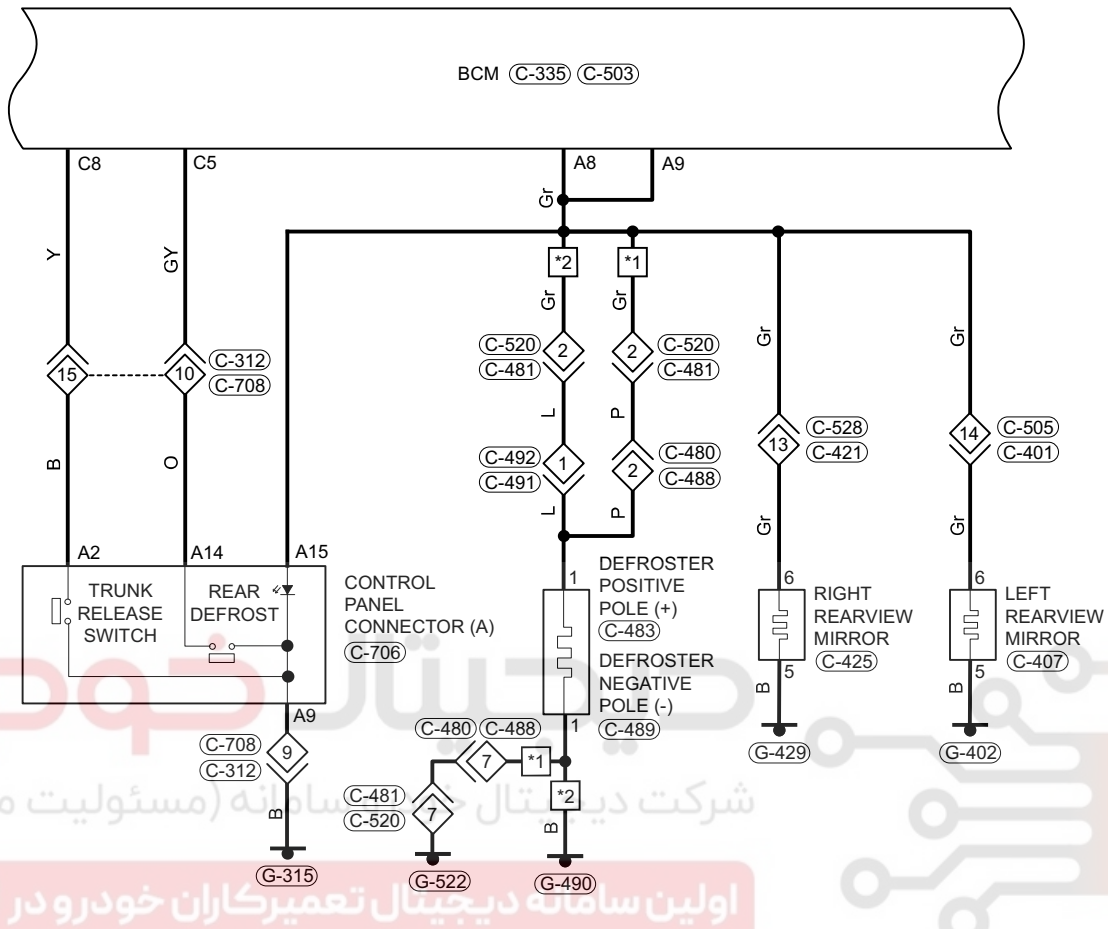

QREM070460

Body Control Module (BCM) circuit diagrams (page 7)

*1: For A13AFL model
*2: For A13FL model

QREM070470

Body Control Module (BCM) circuit diagrams (page 8)

*1: For A13AFL model
*2: For A13FL model

*1: For A13AFL model
*2: For A13FL model

Body Control Module (BCM) circuit diagrams (page 11)

Body Control Module (BCM) circuit diagrams (page 12)

Body Control Module (BCM) circuit diagrams (page 13)

Body Control Module (BCM) circuit diagrams (page 14)

*1: For A13AFL model
*2: For A13FL model

QREM070540

Body Control Module (BCM) circuit diagrams (page 15)