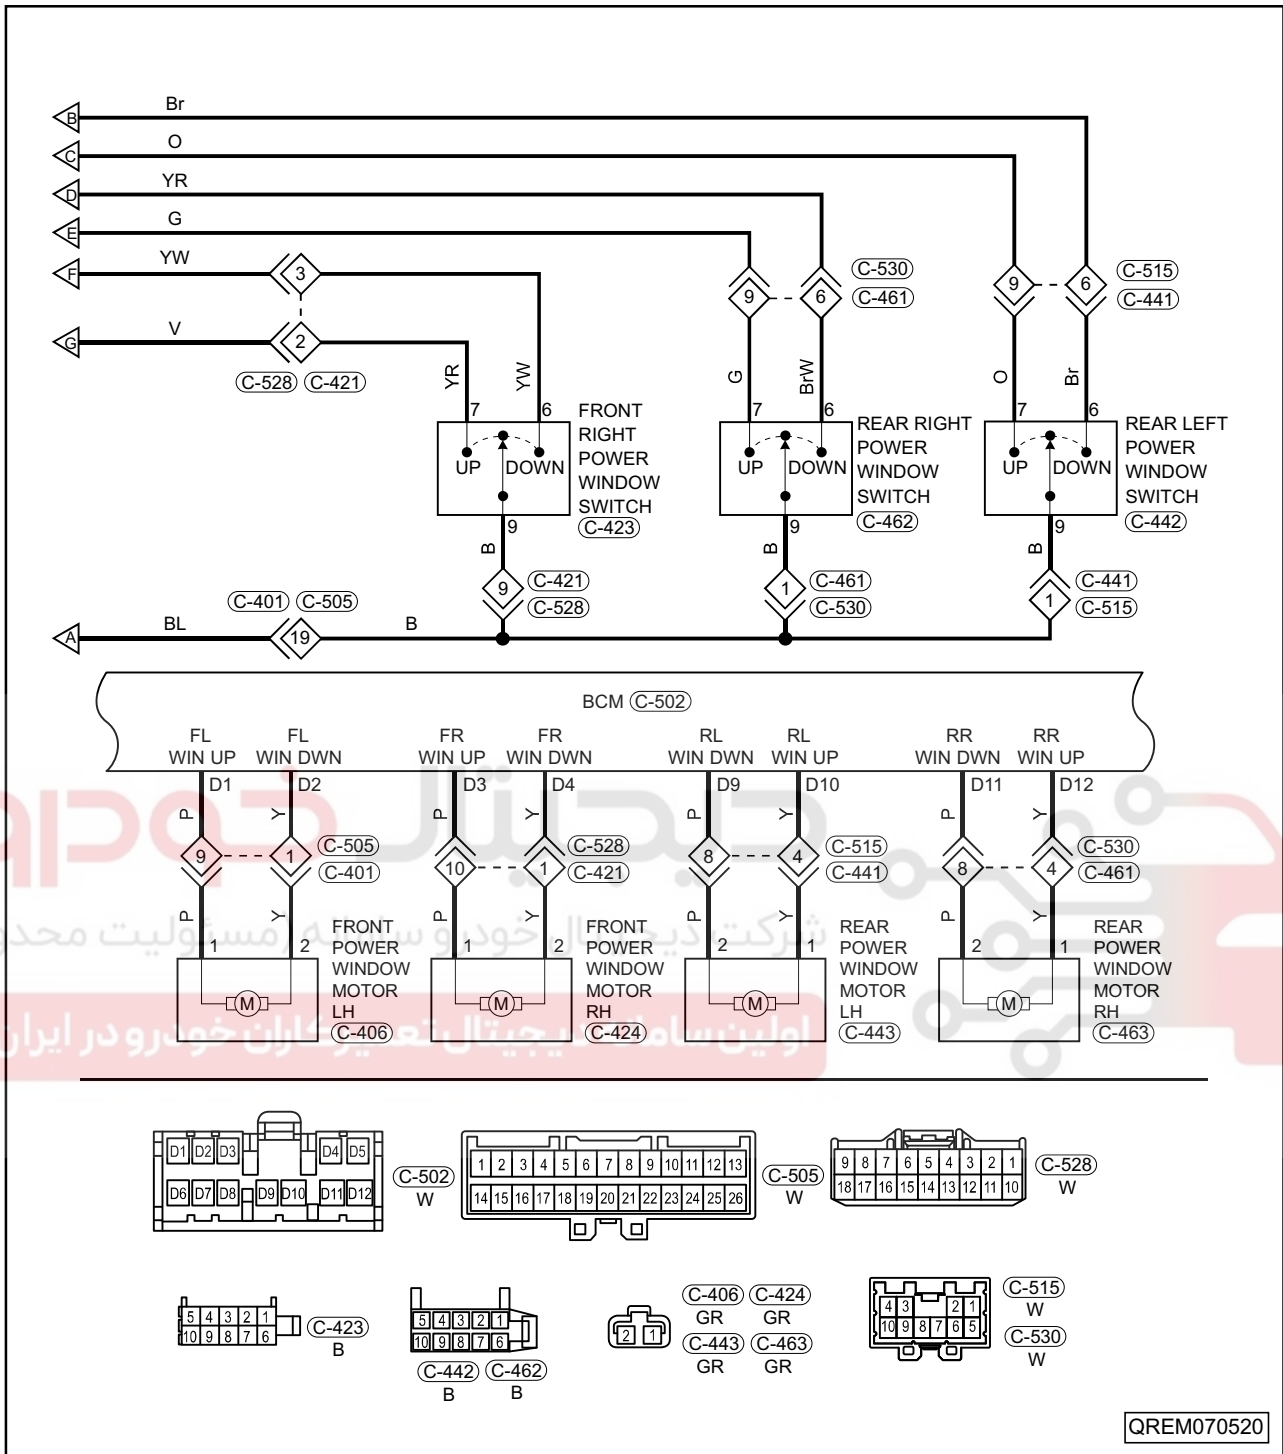

QREM070460

Body Control Module (BCM) circuit diagrams (page 7)

*1: For A13AFL model
*2: For A13FL model

QREM070470

Body Control Module (BCM) circuit diagrams (page 8)

*1: For A13AFL model
*2: For A13FL model

*1: For A13AFL model
*2: For A13FL model

Body Control Module (BCM) circuit diagrams (page 11)

Body Control Module (BCM) circuit diagrams (page 12)

Body Control Module (BCM) circuit diagrams (page 13)

Body Control Module (BCM) circuit diagrams (page 14)

*1: For A13AFL model
*2: For A13FL model

QREM070540

Body Control Module (BCM) circuit diagrams (page 15)