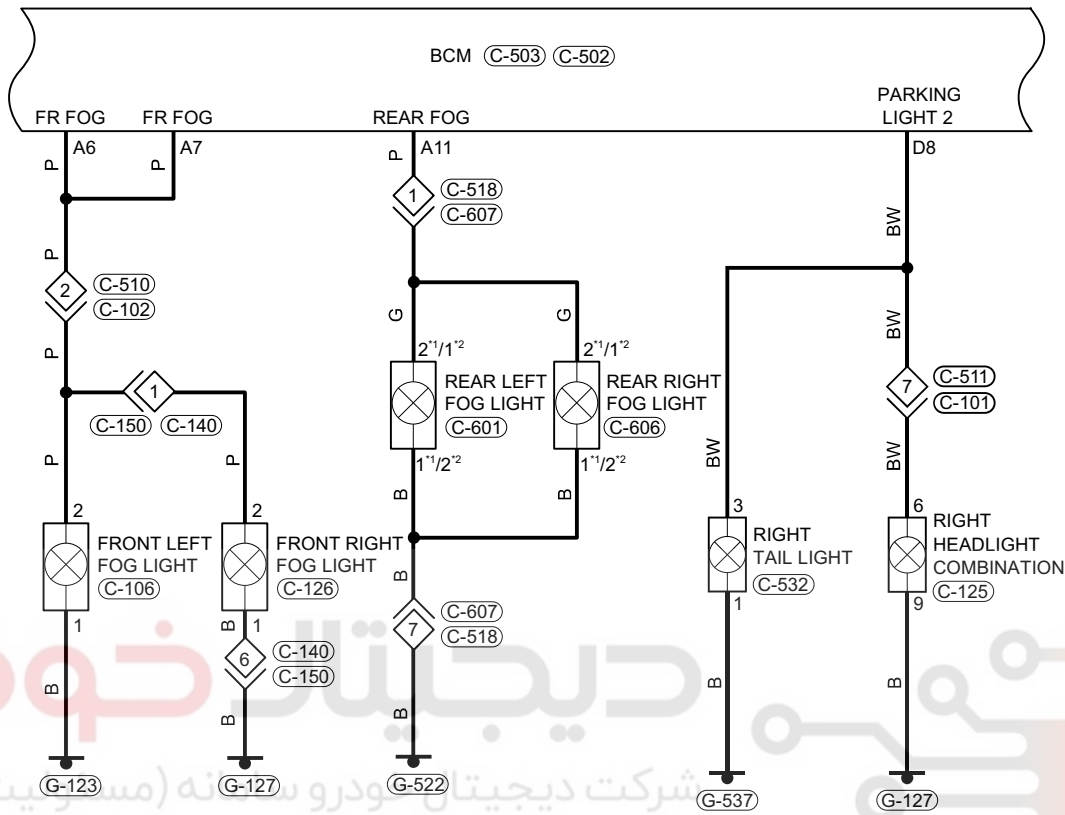

6.2 Circuit diagrams

Body Control Module (BCM) circuit diagrams (page 1)

Body Control Module (BCM) circuit diagrams (page 2)

Body Control Module (BCM) circuit diagrams (page 3)

Body Control Module (BCM) circuit diagrams (page 4)

QREM070460

Body Control Module (BCM) circuit diagrams (page 7)

*1: For A13AFL model
*2: For A13FL model

QREM070470

Body Control Module (BCM) circuit diagrams (page 8)

*1: For A13AFL model
*2: For A13FL model

*1: For A13AFL model
*2: For A13FL model

Body Control Module (BCM) circuit diagrams (page 11)

Body Control Module (BCM) circuit diagrams (page 12)

Body Control Module (BCM) circuit diagrams (page 13)

Body Control Module (BCM) circuit diagrams (page 14)

*1: For A13AFL model
*2: For A13FL model

QREM070540

Body Control Module (BCM) circuit diagrams (page 15)