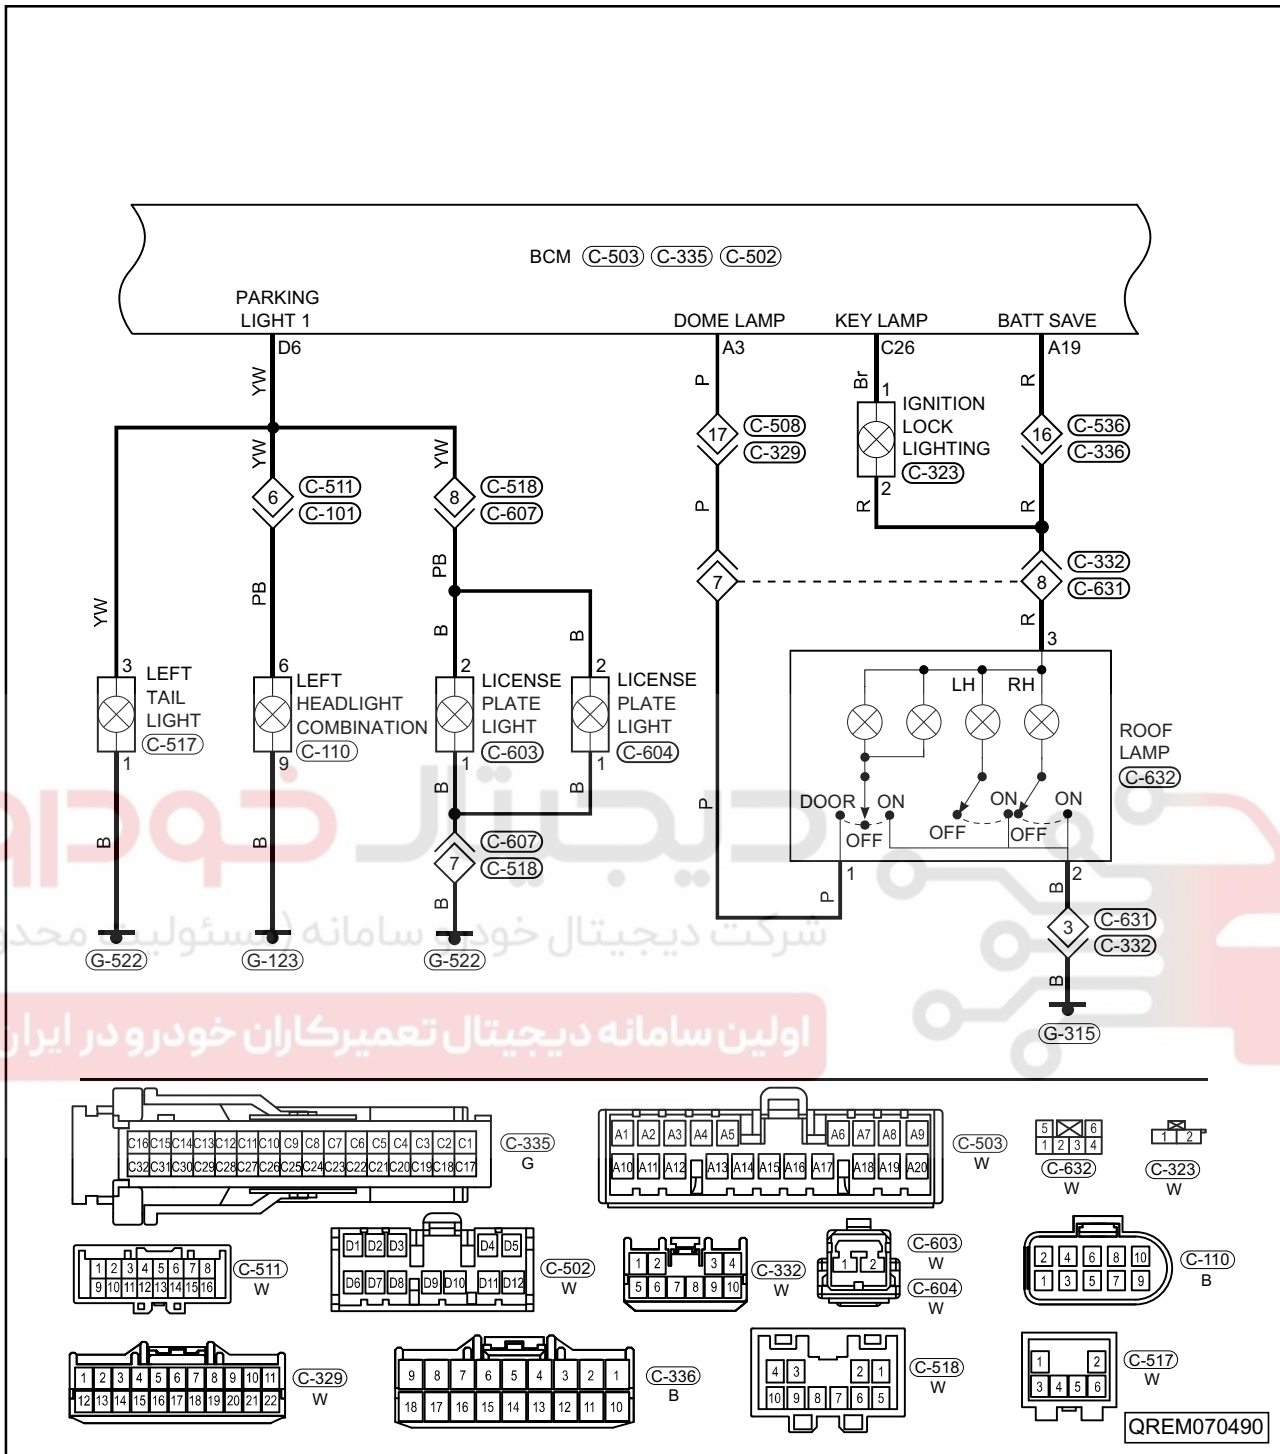

Body Control Module (BCM) circuit diagrams (page 9)