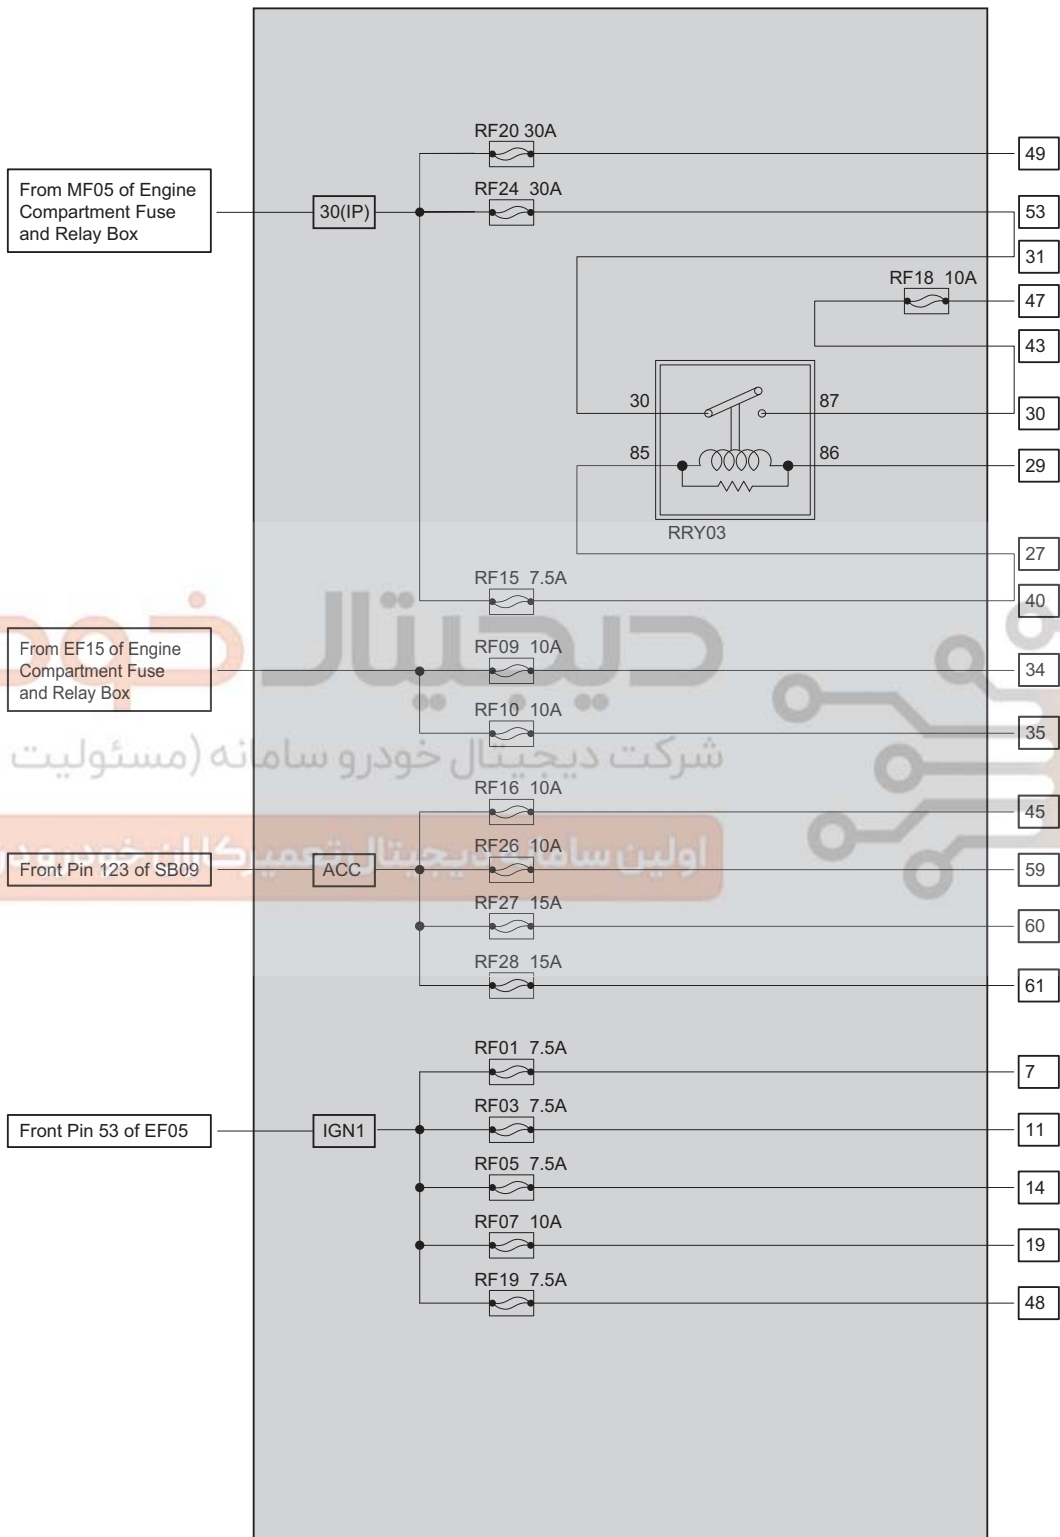

Instrument Panel Fuse and Relay Box

Location of Instrument Panel Fuse and Relay Box

06

EWD025001

Fuse and Relay Layout in Instrument Panel Fuse and Relay Box

اولین سامانه دیجیتال تعمیرکاران خودرو در ایران

EWD026001

Instrument Panel Fuse Description

No.	Description	No.	Description
RF01	BCM	RF15	Diagnosis 1, Diagnosis 2, Vehicle Tracking Module & Key In Signal & Remote Control Mode & Defrost Rly Coil
RF02	-	RF16	Charging Module
RF03	Steering Wheel Rotation Angle Sensor, EPS	RF17	-
RF04	-	RF18	Electric Mirror Heater (L&R), Defrost Work Feedback
RF05	Airbag Module	RF19	PEPS
RF06	-	RF20	Seat Adjuster
RF07	A/C Control Panel, Radio Control Module, Head Lamps Adjust SW Power, Sunroof SW	RF21	AM2 (without PEPS)
RF08	-	RF22	AM1 (without PEPS)
RF09	Radio Control Module, A/C Control Panel	RF23	-
RF10	Instrument Control Module, Rain Sensor	RF24	Rrly03 Defrost RLY
RF11	-	RF25	-
RF12	-	RF26	Radio Control Module & L Mirror Adjust Motor & R Mirror Adjust Motor & BCM & Sunroof
RF13	-	RF27	Cigarette Lighter
RF14	-	RF28	Spare Power1

Instrument Panel Fuse and Relay Box Inner Circuit

Circuit Diagram (Page 1 of 1)

06

EWD027001