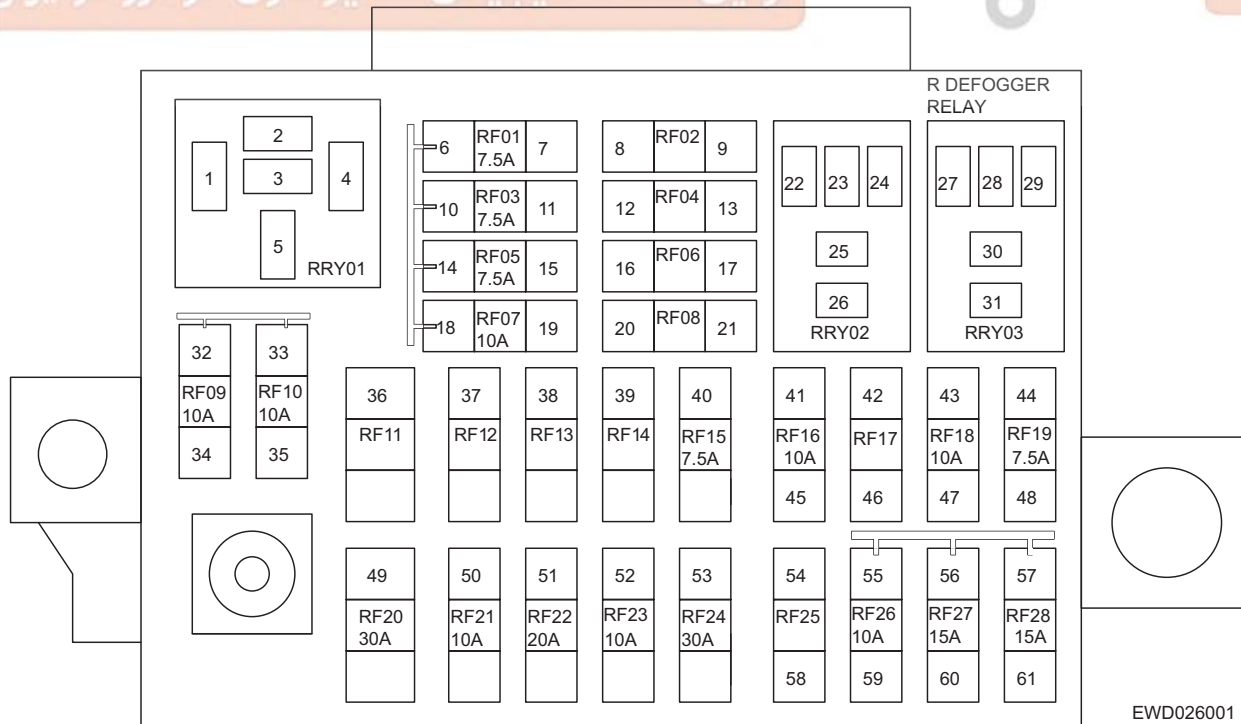

Instrument Panel Fuse and Relay Box

Location of Instrument Panel Fuse and Relay Box

06

EWD025001

Fuse and Relay Layout in Instrument Panel Fuse and Relay Box

اولین سامانه دیجیتال تعمیرکاران خودرو در ایران

EWD026001

Instrument Panel Fuse Description

No.	Description	No.	Description
RF01	BCM	RF15	Diagnosis 1, Diagnosis 2, Vehicle Tracking Module & Key In Signal & Remote Control Mode & Defrost Rly Coil
RF02	-	RF16	Charging Module
RF03	Steering Wheel Rotation Angle Sensor, EPS	RF17	-
RF04	-	RF18	Electric Mirror Heater (L&R), Defrost Work Feedback
RF05	Airbag Module	RF19	PEPS
RF06	-	RF20	Seat Adjuster
RF07	A/C Control Panel, Radio Control Module, Head Lamps Adjust SW Power, Sunroof SW	RF21	AM2 (without PEPS)
RF08	-	RF22	AM1 (without PEPS)
RF09	Radio Control Module, A/C Control Panel	RF23	-
RF10	Instrument Control Module, Rain Sensor	RF24	Rrly03 Defrost RLY
RF11	-	RF25	-
RF12	-	RF26	Radio Control Module & L Mirror Adjust Motor & R Mirror Adjust Motor & BCM & Sunroof
RF13	-	RF27	Cigarette Lighter
RF14	-	RF28	Spare Power1

Instrument Panel Fuse and Relay Box Inner Circuit

Circuit Diagram (Page 1 of 1)

06

EWD027001