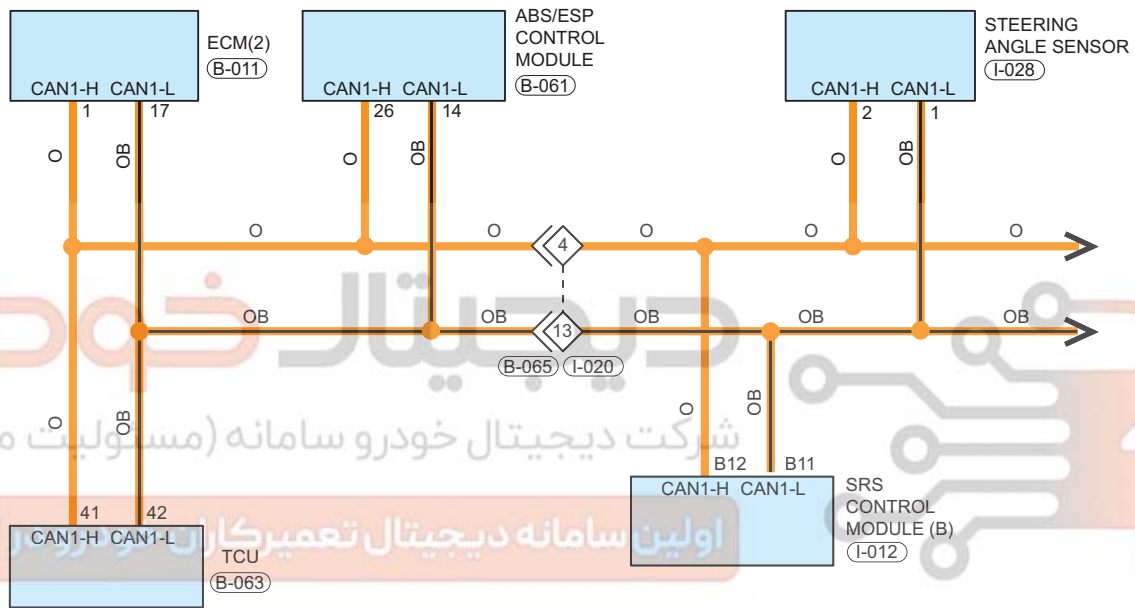

CAN Network System

Circuit Diagram (Page 1 of 2)

Parts Location

Connector Code	See Page	Connector Code	See Page	Connector Code	See Page
B-063	08-11	B-061	08-11	I-028	08-8
B-011	08-11	I-012	08-8		

Location of Junction Connector

Connector Code	See Page	Connector Code	See Page	Connector Code	See Page
B-065, I-020	08-11, 08-8				

Form of Connector

Connector Code	See Page	Connector Code	See Page	Connector Code	See Page
B-063	12-8	B-061	12-8	I-028	12-5
B-011	12-6	I-012	12-4	B-065, I-020	12-9, 12-5