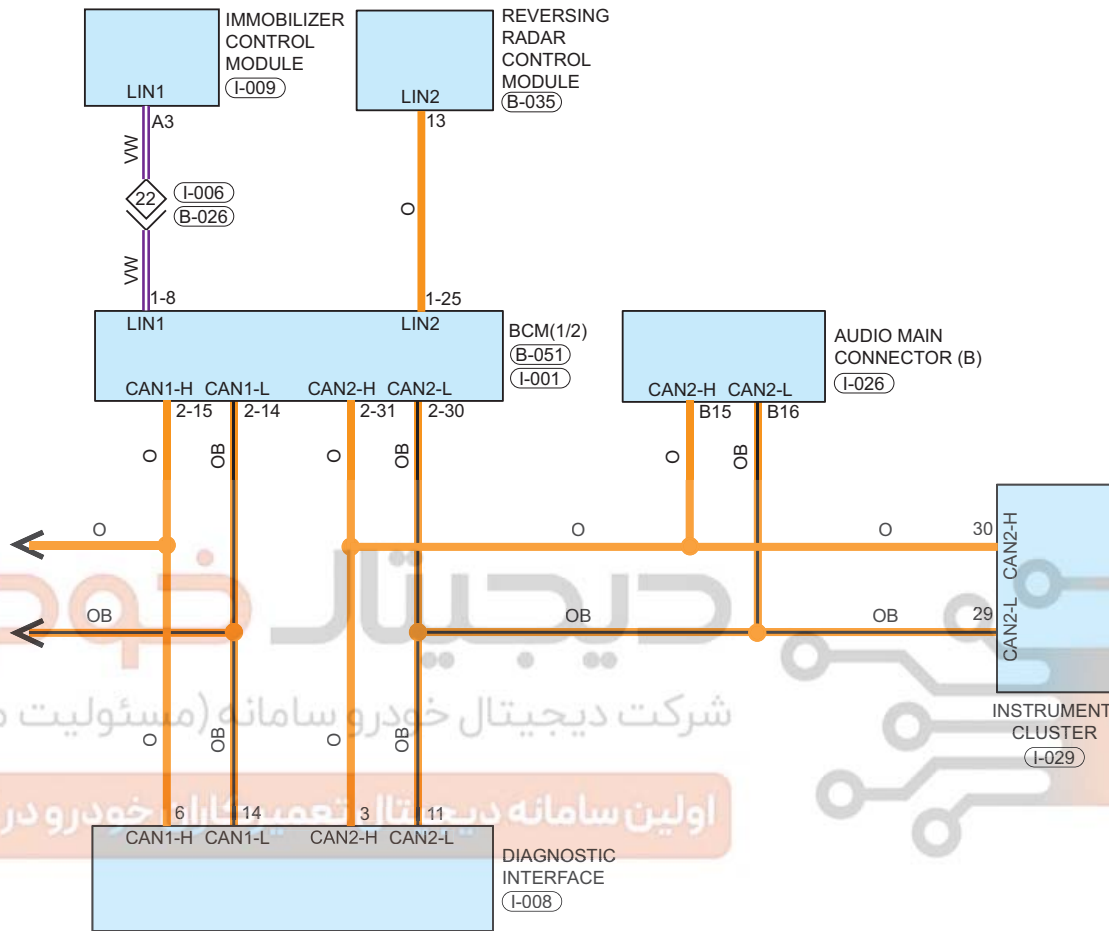

Circuit Diagram (Page 2 of 2)

دیجیتال خودرو
شرکت دیجیتال خودرو سامانه (مسئولیت محدود)
اولین سامانه دیجیتال تعمیرگاه خودرو در ایران