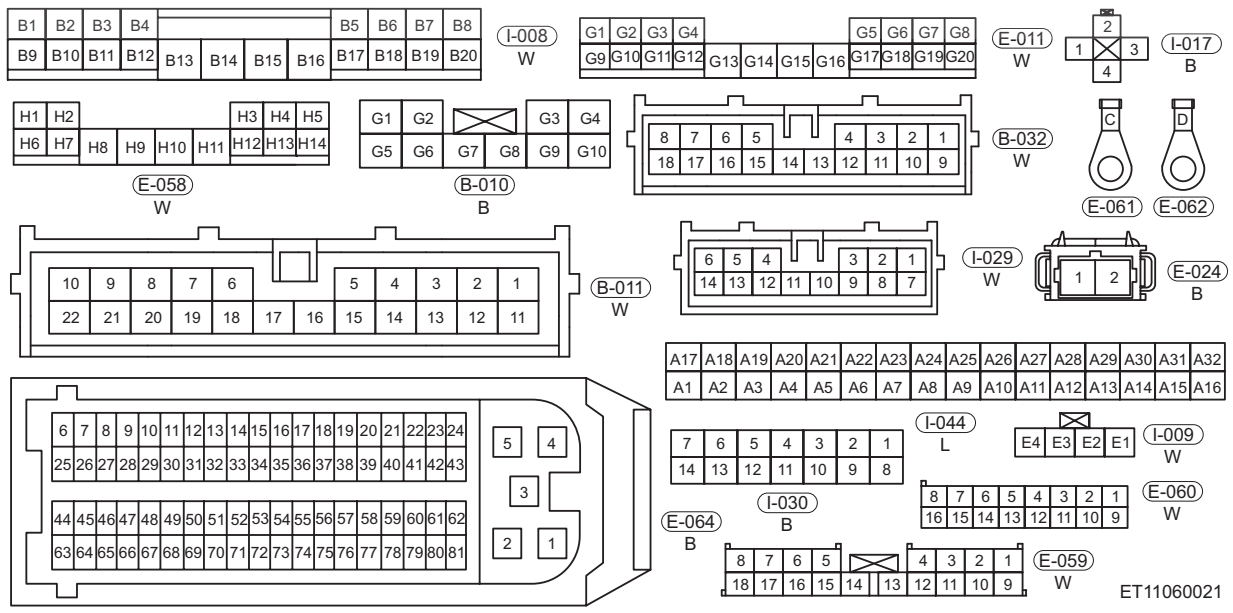

Engine Management System (Page 2 of 9)

07

برکت دیجیتال خودرو سامانه (مأموریت محدود)
اولین سامانه دیجیتال تعمیرکاران خودرو در ایران