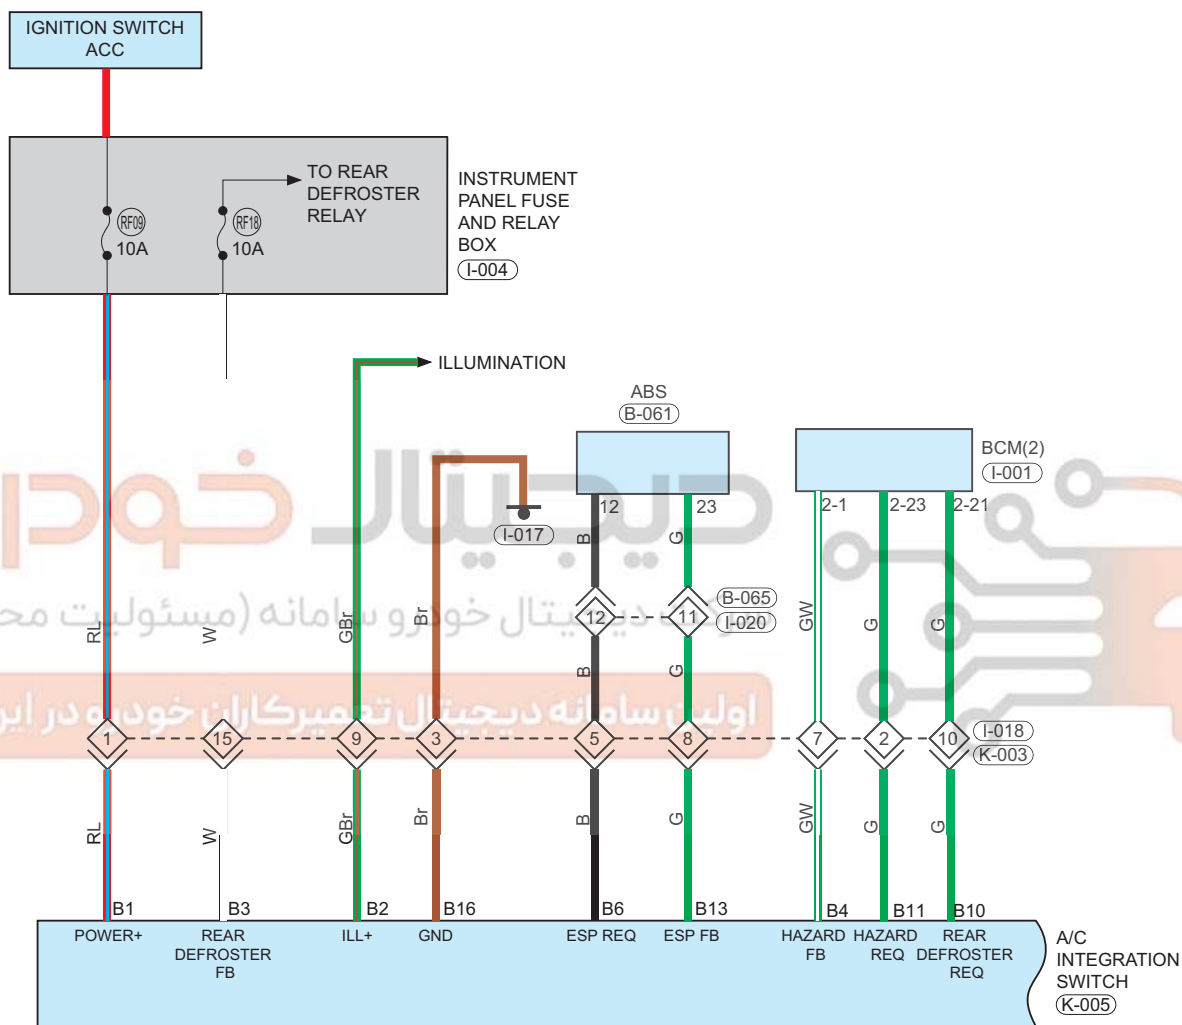

Air Conditioning

Manual A/C System

Circuit Diagram (Page 1 of 3)

09 - SYSTEM CIRCUITS

Parts Location

Connector Code	See Page	Connector Code	See Page	Connector Code	See Page
I-004	08-8	B-061	08-11	I-001	08-8
K-005	08-10				

Fuse and Relay

Fuse/Relay	See Page	Fuse and Relay Box
RF09	06-13	Instrument Panel Fuse and Relay Box
RF18	06-13	Instrument Panel Fuse and Relay Box

Location of Junction Connector

Connector Code	See Page	Connector Code	See Page	Connector Code	See Page
B-065, I-020	08-11, 08-8	K-003, I-018	08-10, 08-8		

دیجیتال خودرو (مسئولیت محدود)
 اولین سامانه دیجیتال تعمیرکاران خودرو در ایران

09 - SYSTEM CIRCUITS

Parts Location

Connector Code	See Page	Connector Code	See Page	Connector Code	See Page
I-004	08-8	B-018	08-11	E-009	08-5
K-005	08-10	B-019	08-11	B-008	08-11
E-017	08-5	B-059	08-11	B-011	08-11

Circuit Diagram (Page 3 of 3)