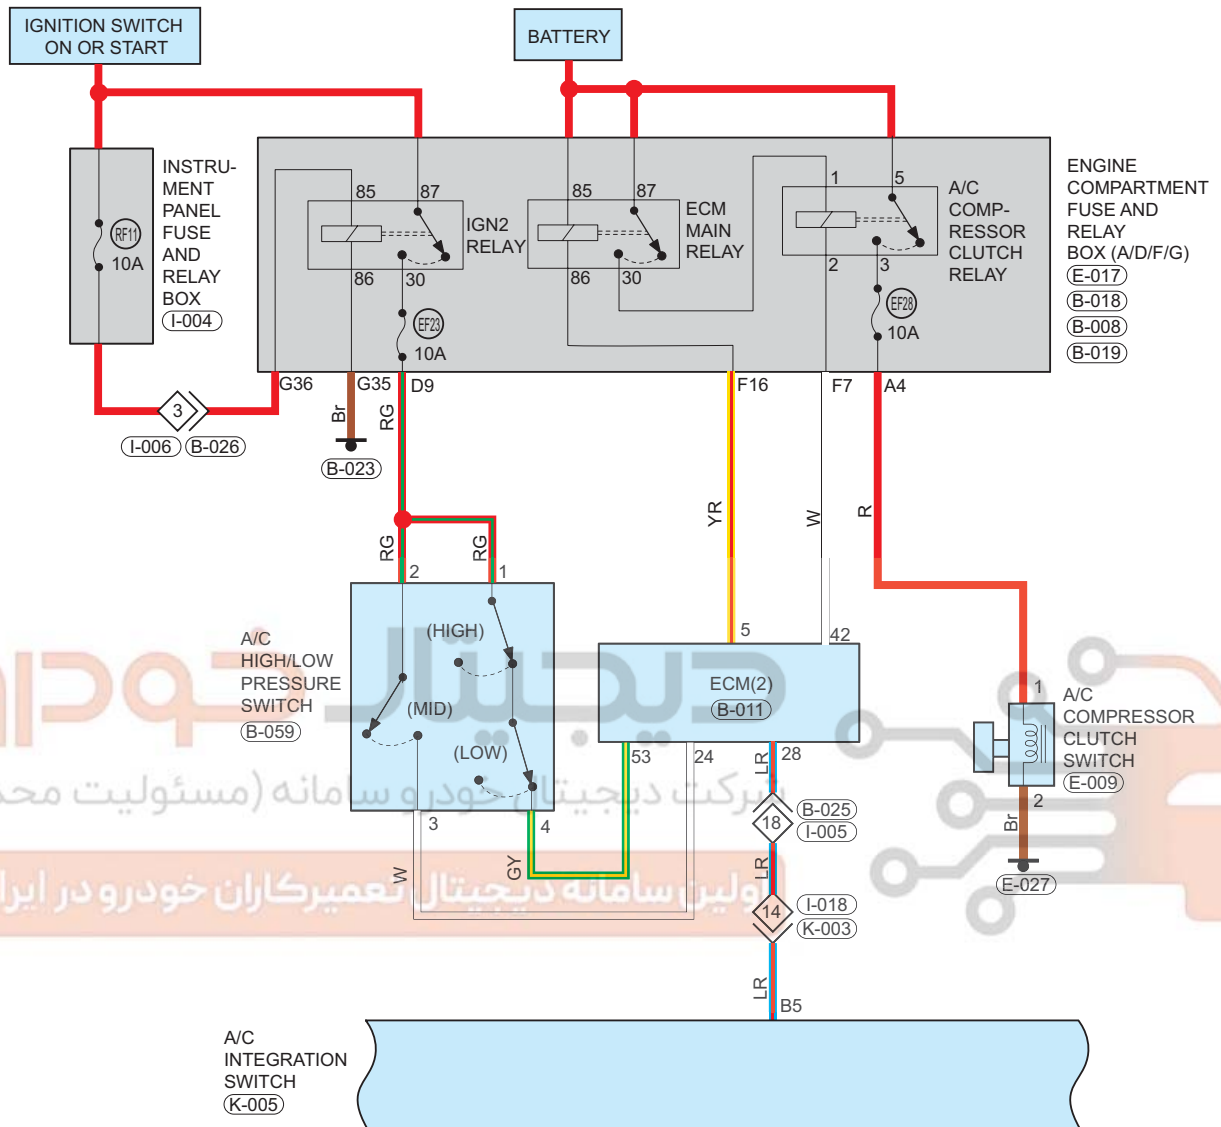

Air Conditioning

Manual A/C System

Circuit Diagram (Page 1 of 3)

09 - SYSTEM CIRCUITS

Parts Location

Connector Code	See Page	Connector Code	See Page	Connector Code	See Page
I-004	08-8	B-061	08-11	I-001	08-8
K-005	08-10				

Fuse and Relay

Fuse/Relay	See Page	Fuse and Relay Box
RF09	06-13	Instrument Panel Fuse and Relay Box
RF18	06-13	Instrument Panel Fuse and Relay Box

Location of Junction Connector

Connector Code	See Page	Connector Code	See Page	Connector Code	See Page
B-065, I-020	08-11, 08-8	K-003, I-018	08-10, 08-8		

Form of Connector

Connector Code	See Page	Connector Code	See Page	Connector Code	See Page
I-004	12-4	I-001	12-4	B-061	12-8
K-005	12-12	B-065, I-020	12-9, 12-5	K-003, I-018	12-12, 12-5

Circuit Diagram (Page 2 of 3)

دیجیتال خودرو (مسئولیت محدود)
 اولین سامانه دیجیتال تعمیرکاران خودرو در ایران

09 - SYSTEM CIRCUITS

Parts Location

Connector Code	See Page	Connector Code	See Page	Connector Code	See Page
I-004	08-8	B-018	08-11	E-009	08-5
K-005	08-10	B-019	08-11	B-008	08-11
E-017	08-5	B-059	08-11	B-011	08-11