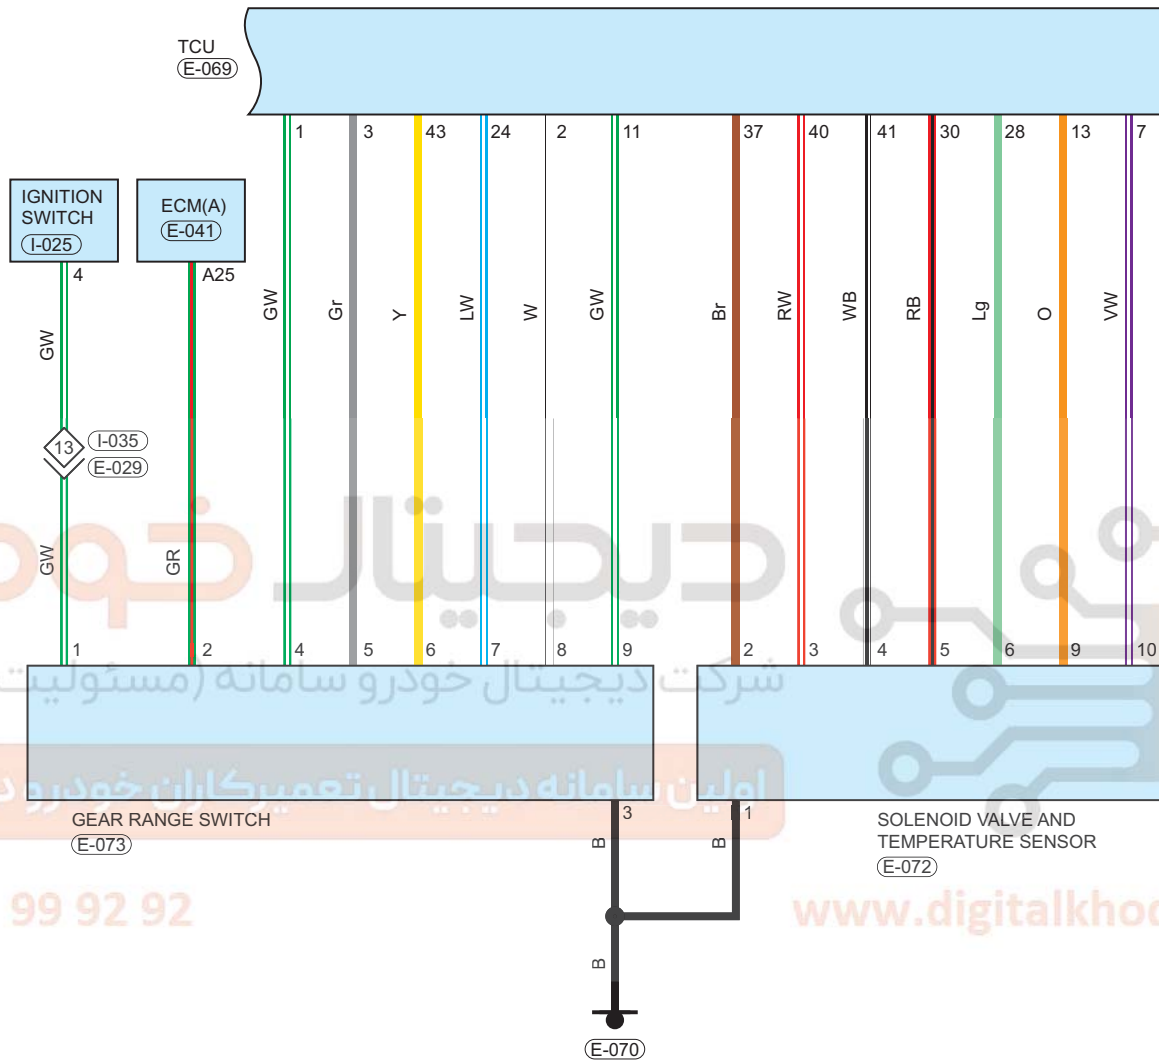

Circuit Diagram (Page 2 of 2)

02 09 52 99 92 92

www.digitalkhodro.com

EA13T090220

Parts Location

Connector Code	See Page	Connector Code	See Page	Connector Code	See Page
E-069	08-7	E-072	08-7	E-070	08-7
E-073	08-7	E-041	08-7	I-025	08-10

Location of Junction Connector

Connector Code	See Page	Connector Code	See Page	Connector Code	See Page
I-035, E-029	08-10, 08-7				

Form of Connector

Connector Code	See Page	Connector Code	See Page	Connector Code	See Page
E-069	12-6	E-072	12-6	E-070	12-6
E-073	12-6	E-041	12-4	I-025	12-8
I-035, E-029	12-9				

دیجیتال خودرو

شرکت دیجیتال خودرو سامانه (مسئولیت محدود)

اولین سامانه دیجیتال تعمیرکاران خودرو در ایران