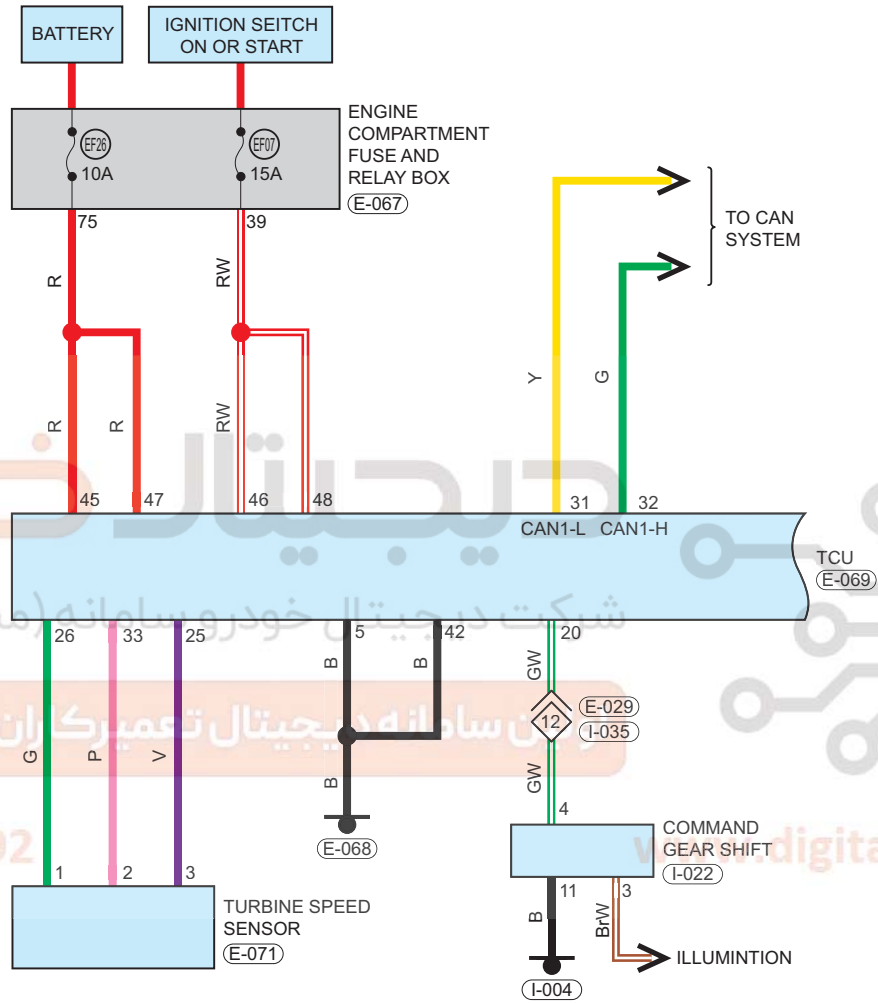

QR416AHA TCU

Circuit Diagram (Page 1 of 2)

02 09

Parts Location

Connector Code	See Page	Connector Code	See Page	Connector Code	See Page
E-067	08-7	E-069	08-7	E-071	08-7
E-068	08-7	I-004	08-10	I-022	08-10

Fuse and Relay

Fuse/Relay	See Page	Fuse and Relay Box
EF07	06-2	Engine Compartment Fuse and Relay Box
EF26	06-2	Engine Compartment Fuse and Relay Box

Location of Junction Connector

Connector Code	See Page	Connector Code	See Page	Connector Code	See Page
E-029, I-035	08-7, 08-10				

Form of Connector

Connector Code	See Page	Connector Code	See Page	Connector Code	See Page
E-067	12-6	E-069	12-6	E-071	12-6
E-068	12-6	I-004	12-7	I-022	12-8
E-029, I-035	12-3				

اولین سامانه دیجیتال تعمیرکاران خودرو در ایران