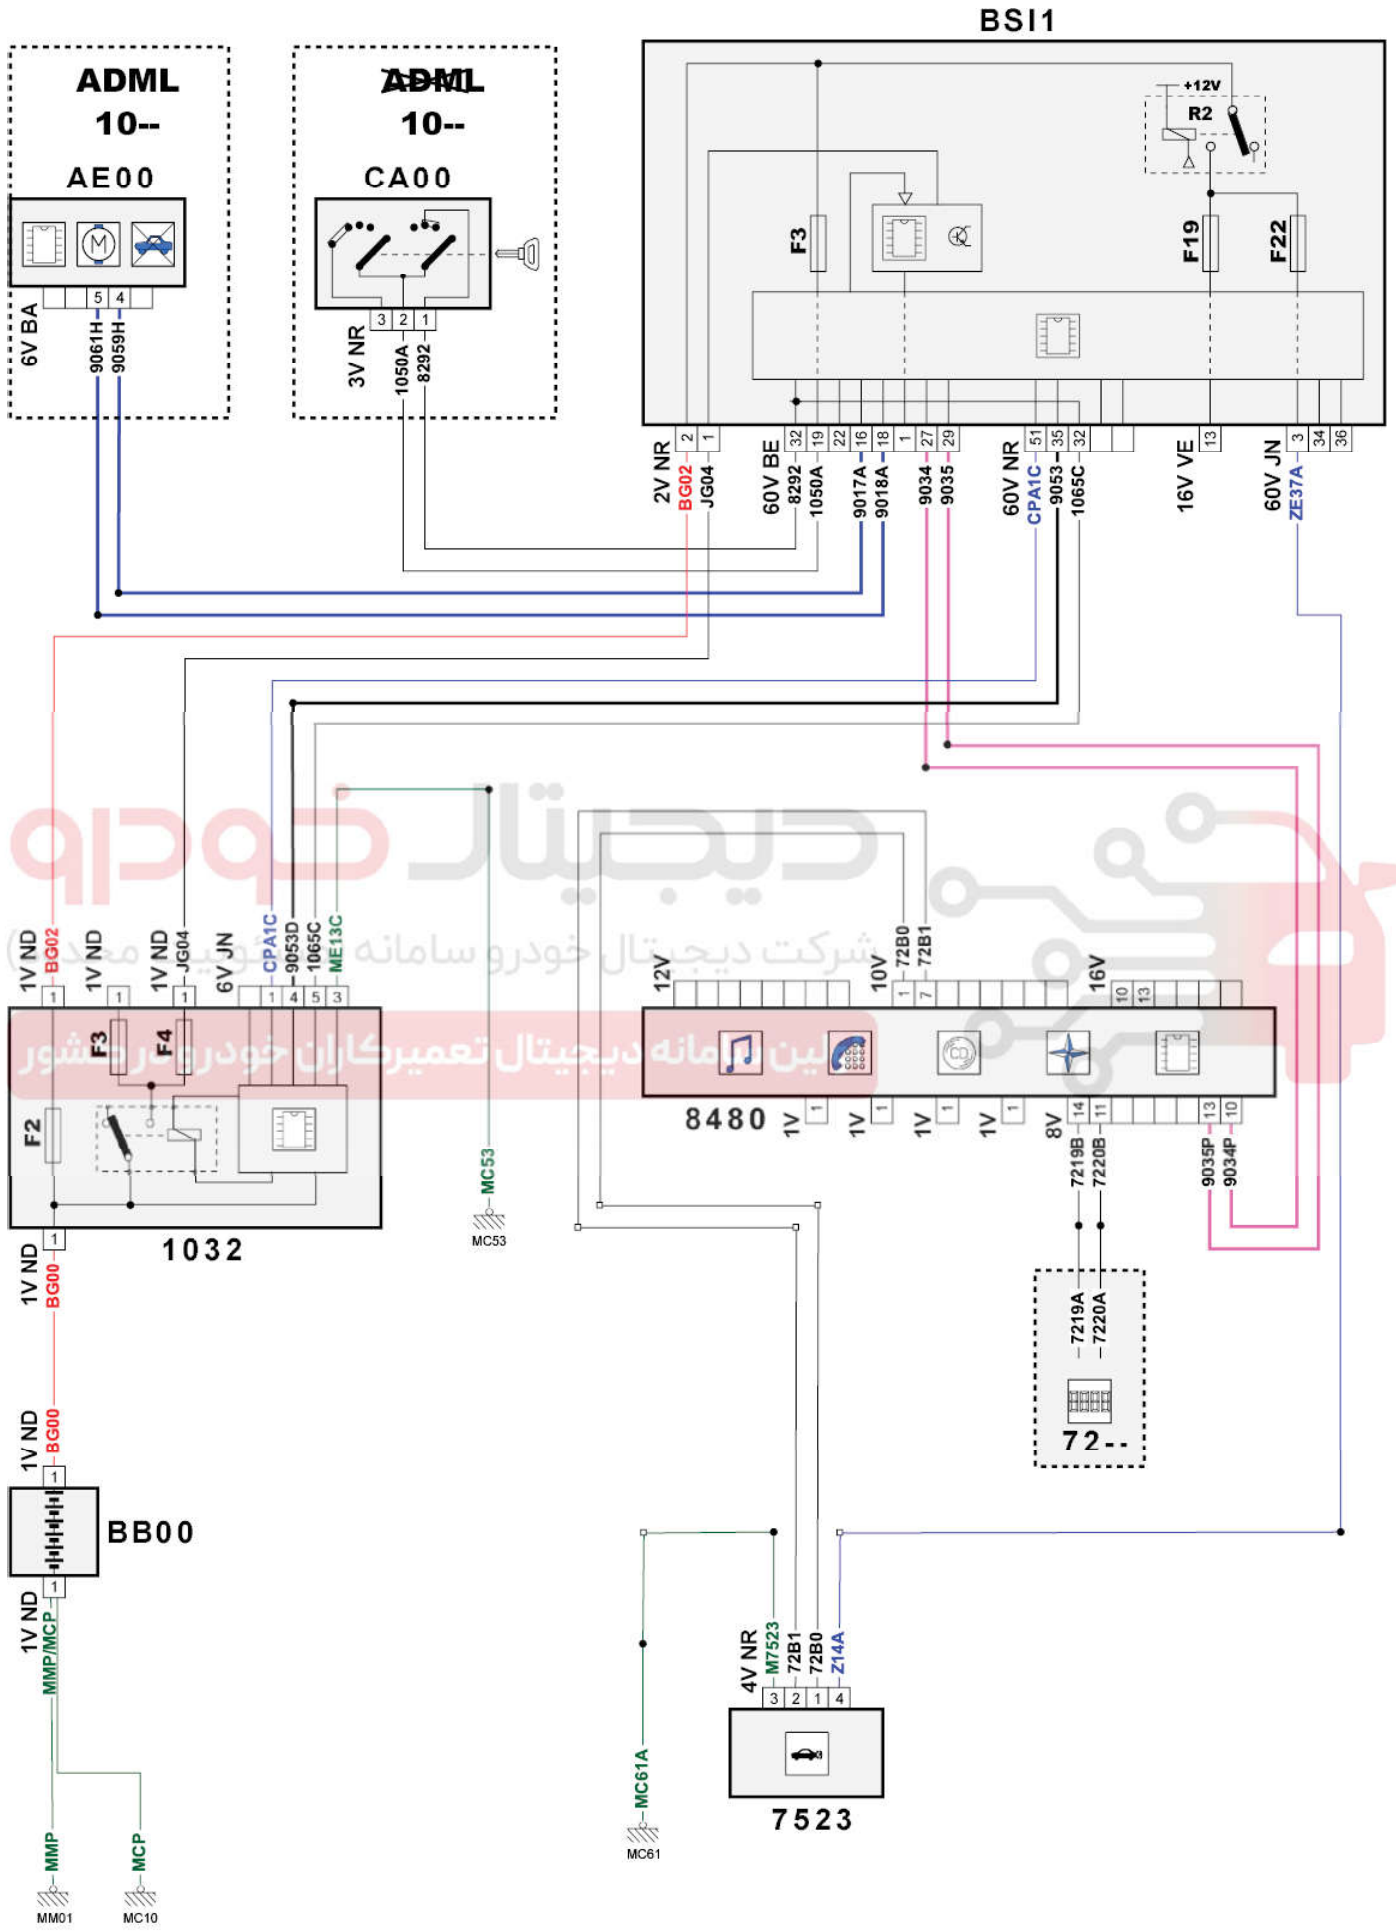

# Parking Assistance Camera

## Parking Assistance Camera

item code	description	information
1032	null	electrical supplies protection and management unit
7215	null	/ multifunction screen
7523	null	reversing assistance camera
8480	null	audio-navigation / connected audio system / telematic unit
AE00	null	electric steering lock
BB00	null	ancillaries battery
BSI1	null	built-in systems interface
CA00	null	ignition switch
E721	null	crimp one information (or equipotential 721) wire
E722	null	crimp one information (or equipotential 722) wire
E917A	null	crimp one information (or equipotential 917A) wire
E918A	null	crimp one information (or equipotential 918A) wire
E934	null	crimp one information (or equipotential 934) wire
E935	null	crimp one information (or equipotential 935) wire
E953	null	crimp one information (or equipotential 953) wire
EM29	null	crimp earth (earth point number 29)
EM53	null	crimp earth (earth point number 53)
EM61B	null	crimp earth (earth point number 61B)
EZ37	null	splicing of a CAN + protected by fuse number N37
MC10	null	body earth point number 10
MC53B	null	body earth point number 53B
MC61B	null	body earth point number 61B
MM01	null	engine earth point number 01