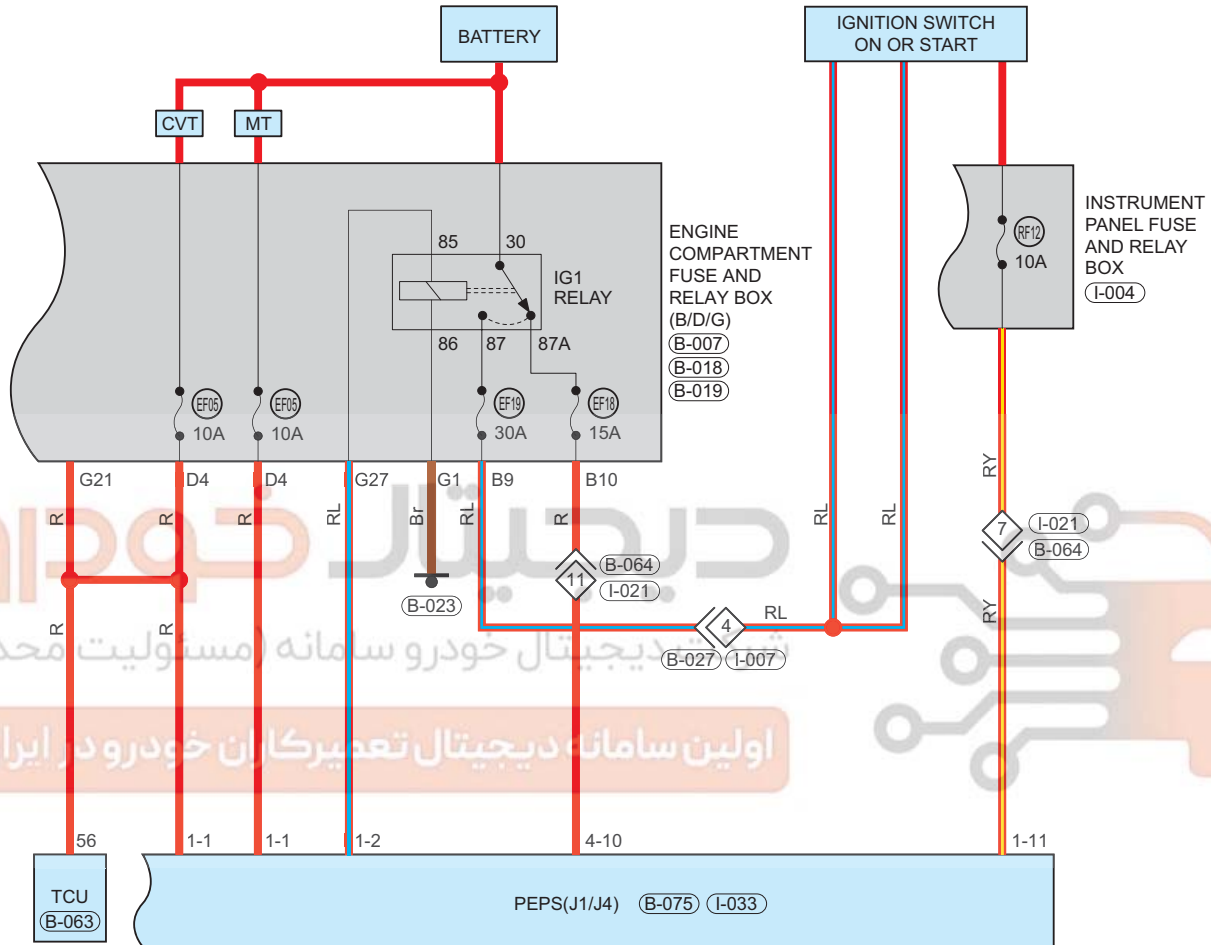

PEPS System

Circuit Diagram (Page 1 of 5)

09

EM1A090710

Parts Location

Connector Code	See Page	Connector Code	See Page	Connector Code	See Page
I-004	08-8	I-033	08-8	B-007	08-11
B-018	08-11	B-019	08-11	B-075	08-11
B-063	08-11				

Fuse and Relay

Fuse/Relay	See Page	Fuse and Relay Box
EF05	06-4	Engine Compartment Fuse and Relay Box
EF18	06-4	Engine Compartment Fuse and Relay Box
EF19	06-4	Engine Compartment Fuse and Relay Box
IG1 Relay	06-4	Engine Compartment Fuse and Relay Box
RF12	06-13	Instrument Panel Fuse and Relay Box

Location of Junction Connector

Connector Code	See Page	Connector Code	See Page	Connector Code	See Page
B-027, I-007	08-11, 08-8	B-064, I-021	08-11, 08-8		

Form of Connector

Connector Code	See Page	Connector Code	See Page	Connector Code	See Page
I-004	12-4	I-033	12-5	B-007	12-6
B-018	12-6	B-019	12-6	B-075	12-9
B-063	12-8	B-027, I-007	12-7, 12-4	B-064, I-021	12-9, 12-5

Circuit Diagram (Page 2 of 5)

09

EM1A090720

Parts Location

Connector Code	See Page	Connector Code	See Page	Connector Code	See Page
B-007	08-11	B-008	08-11	B-019	08-11
B-075	08-11				

Fuse and Relay

Fuse/Relay	See Page	Fuse and Relay Box
EF19	06-4	Engine Compartment Fuse and Relay Box
ACC Relay	06-4	Engine Compartment Fuse and Relay Box