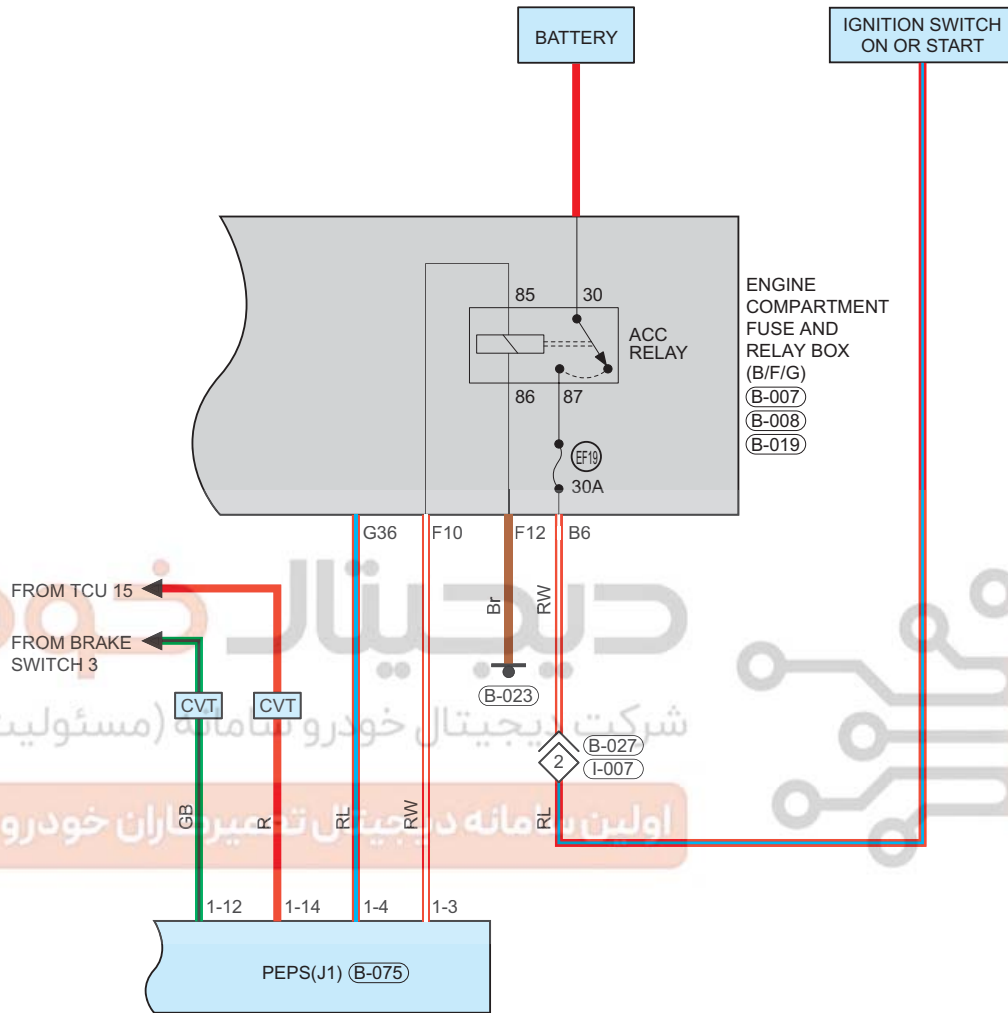

PEPS System

Circuit Diagram (Page 1 of 5)

09

EM1A090710

Parts Location

Connector Code	See Page	Connector Code	See Page	Connector Code	See Page
I-004	08-8	I-033	08-8	B-007	08-11
B-018	08-11	B-019	08-11	B-075	08-11
B-063	08-11				

Fuse and Relay

Fuse/Relay	See Page	Fuse and Relay Box
EF05	06-4	Engine Compartment Fuse and Relay Box
EF18	06-4	Engine Compartment Fuse and Relay Box
EF19	06-4	Engine Compartment Fuse and Relay Box
IG1 Relay	06-4	Engine Compartment Fuse and Relay Box
RF12	06-13	Instrument Panel Fuse and Relay Box

Location of Junction Connector

Connector Code	See Page	Connector Code	See Page	Connector Code	See Page
B-027, I-007	08-11, 08-8	B-064, I-021	08-11, 08-8		

Form of Connector

Connector Code	See Page	Connector Code	See Page	Connector Code	See Page
I-004	12-4	I-033	12-5	B-007	12-6
B-018	12-6	B-019	12-6	B-075	12-9
B-063	12-8	B-027, I-007	12-7, 12-4	B-064, I-021	12-9, 12-5

Circuit Diagram (Page 2 of 5)

09

EM1A090720

Parts Location

Connector Code	See Page	Connector Code	See Page	Connector Code	See Page
B-007	08-11	B-008	08-11	B-019	08-11
B-075	08-11				

Fuse and Relay

Fuse/Relay	See Page	Fuse and Relay Box
EF19	06-4	Engine Compartment Fuse and Relay Box
ACC Relay	06-4	Engine Compartment Fuse and Relay Box