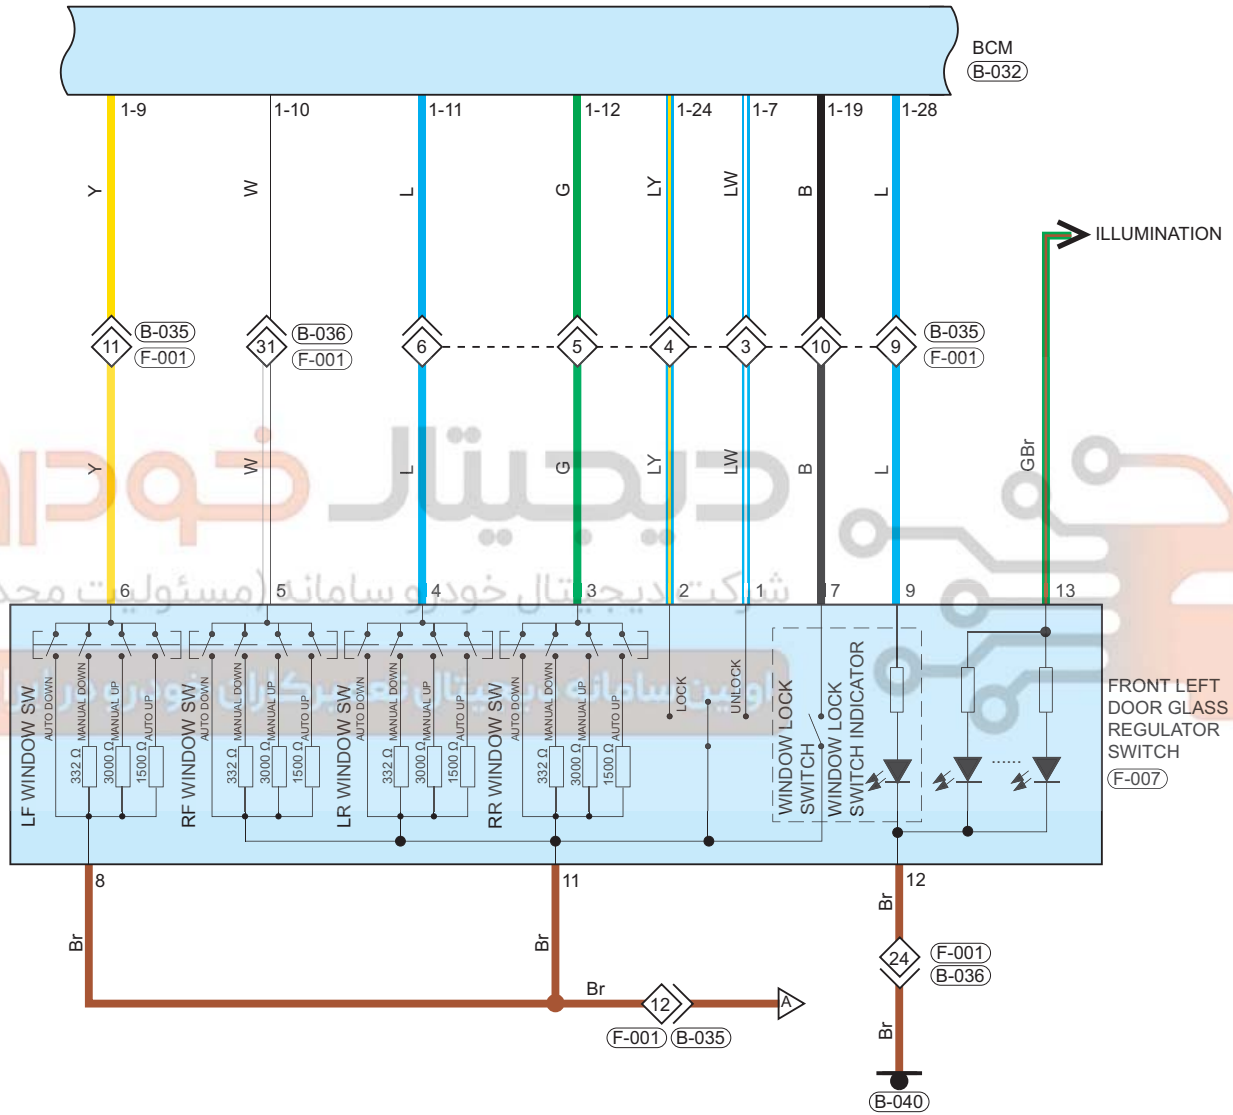

Circuit Diagram (Page 2 of 4)

09 - SYSTEM CIRCUITS

Parts Location

Connector Code	See Page	Connector Code	See Page	Connector Code	See Page
B-032	08-12	B-040	08-12	F-007	08-27

Location of Junction Connector

Connector Code	See Page	Connector Code	See Page	Connector Code	See Page
B-035, F-001	08-12	B-036, F-001	08-12		

Form of Connector

Connector Code	See Page	Connector Code	See Page	Connector Code	See Page
B-032	12-7	B-040	12-7	F-007	12-14
B-035, F-001	12-7	B-036, F-001	12-7		

دیجیتال خودرو

شرکت دیجیتال خودرو سامانه (مسئولیت محدود)

اولین سامانه دیجیتال تعمیرکاران خودرو در ایران