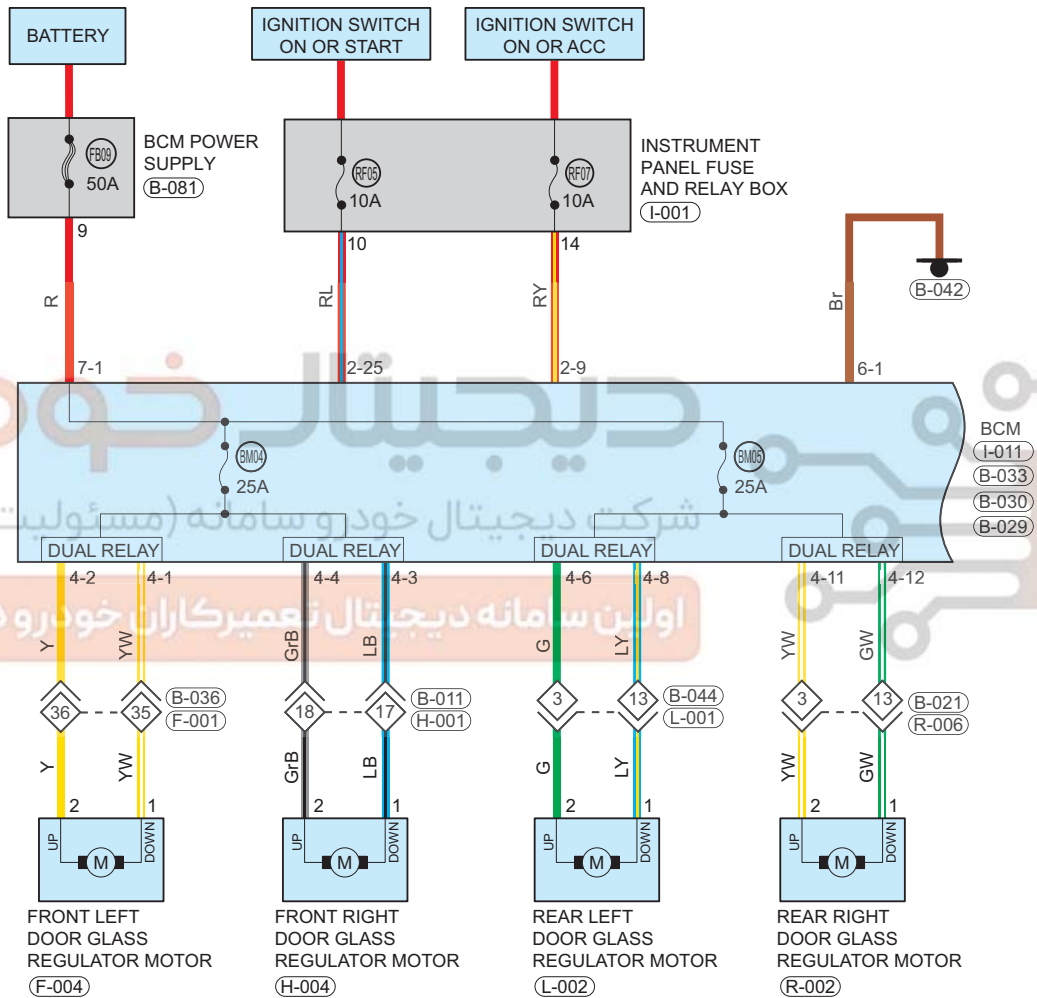

# Windshield/Window Glass

Circuit Diagram (Page 1 of 4)

## 09 - SYSTEM CIRCUITS

## Parts Location

Connector Code	See Page	Connector Code	See Page	Connector Code	See Page
B-081	08-12	I-001	08-8	I-011	08-8
B-033	08-12	B-030	08-12	B-029	08-12
B-042	08-12	F-004	08-27	H-004	08-28
L-002	08-29	R-002	08-30		

## Parts Location

Connector Code	See Page	Connector Code	See Page	Connector Code	See Page
B-032	08-12	I-011	08-8	H-007	08-28
B-015	08-12	L-003	08-29	R-003	08-30
B-040	08-12				