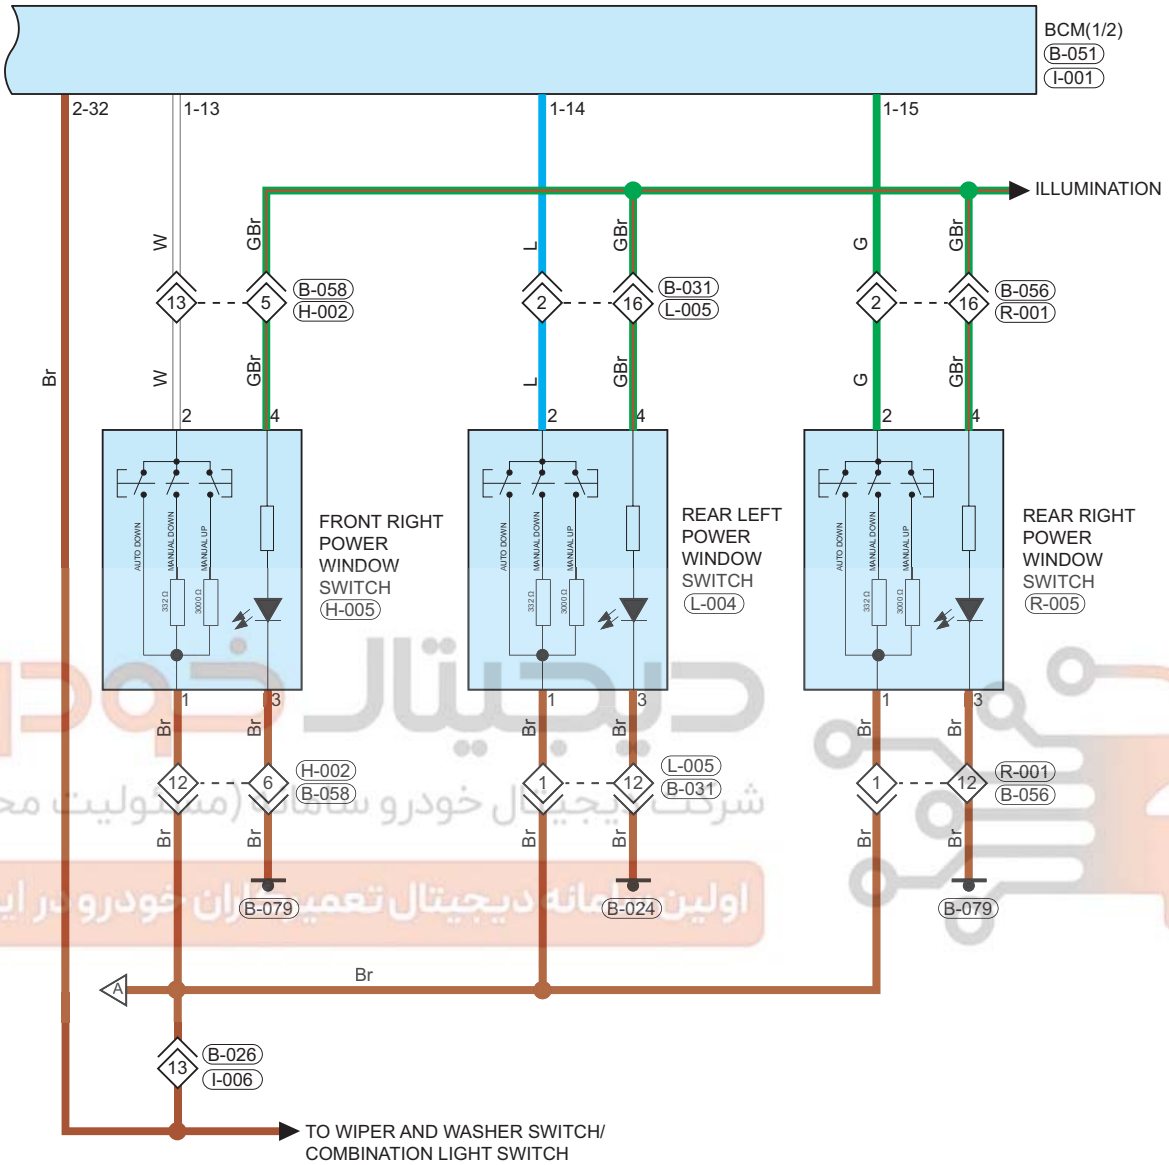

Circuit Diagram (Page 2 of 4)

09

EM1A090630

Parts Location

Connector Code	See Page	Connector Code	See Page	Connector Code	See Page
F-005	08-17	B-051	08-11		

Location of Junction Connector

Connector Code	See Page	Connector Code	See Page	Connector Code	See Page
B-050, F-008	08-11, 08-17	B-028, F-008	08-11, 08-17		

Form of Connector

Connector Code	See Page	Connector Code	See Page	Connector Code	See Page
F-005	12-10	B-051	12-8	B-050, F-008	12-8, 12-10
B-028, F-008	12-7, 12-10				

دیجیتال خودرو

شرکت دیجیتال خودرو سامانه (مسئولیت محدود)

اولین سامانه دیجیتال تعمیرکاران خودرو در ایران

Circuit Diagram (Page 3 of 4)

09

EM1A090640

Parts Location

Connector Code	See Page	Connector Code	See Page	Connector Code	See Page
H-005	08-18	B-051	08-11	I-001	08-8
L-004	08-19	R-005	08-20		

Location of Junction Connector

Connector Code	See Page	Connector Code	See Page	Connector Code	See Page
B-058, H-002	08-11, 08-18	B-031, L-005	08-11, 08-19	B-056, R-001	08-11, 08-20
B-026, I-006	08-11, 08-8				