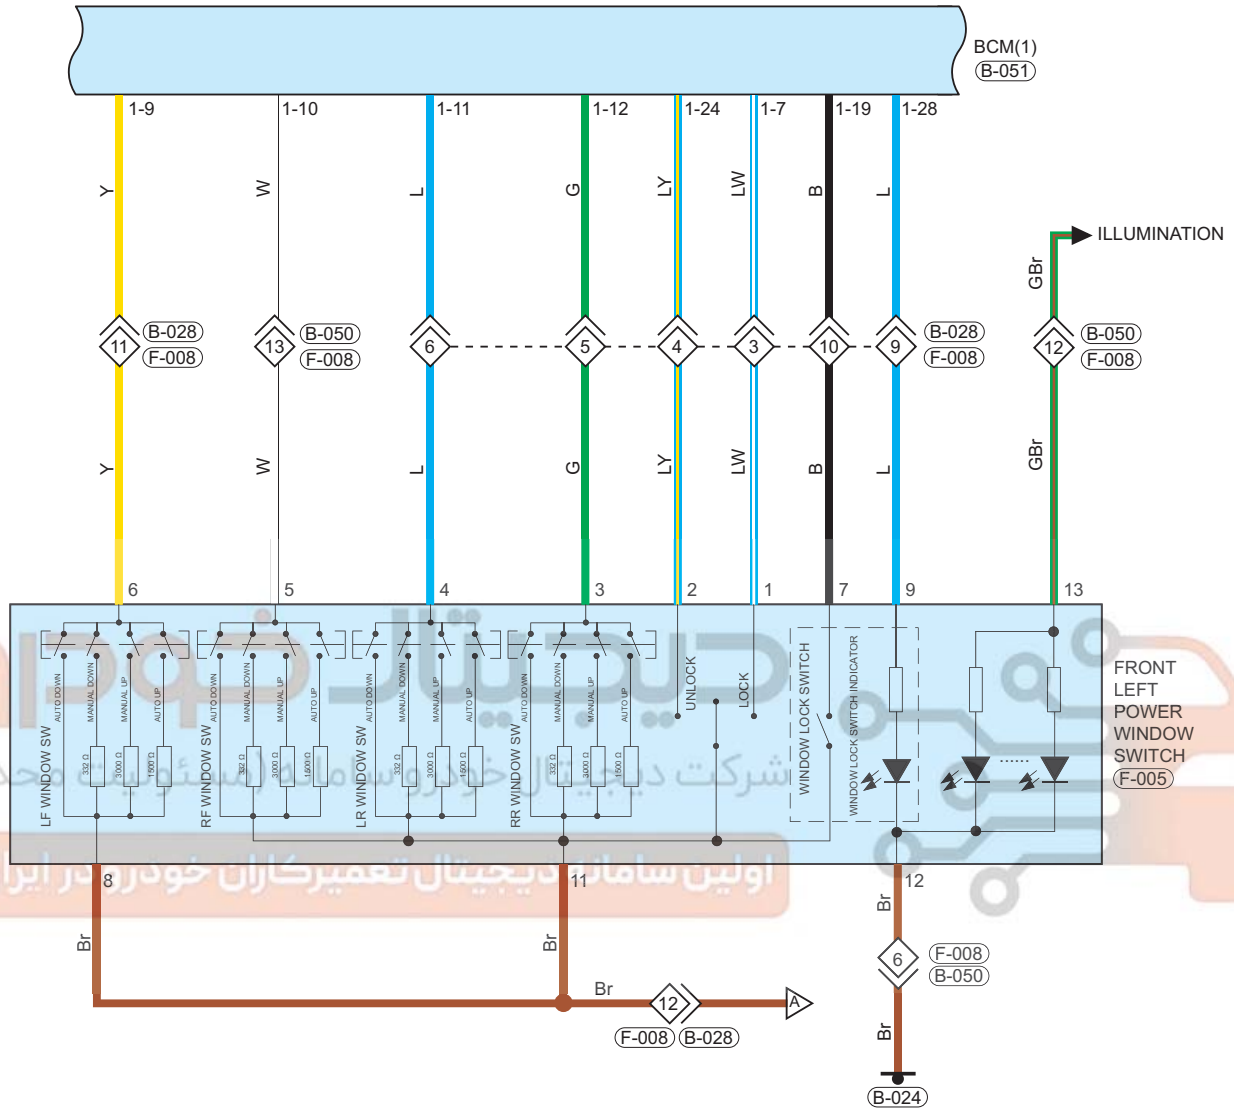

Windshield/Window Glass

Circuit Diagram (Page 1 of 4)

09

EM1A090620

Parts Location

Connector Code	See Page	Connector Code	See Page	Connector Code	See Page
I-004	08-8	B-052	08-11	I-001	08-8
B-020	08-11	B-055	08-11	B-053	08-11
F-006	08-17	H-003	08-18	L-002	08-19
R-002	08-20				

Fuse and Relay

Fuse/Relay	See Page	Fuse and Relay Box
RF05	06-13	Instrument Panel Fuse and Relay Box
RF07	06-13	Instrument Panel Fuse and Relay Box
FB03	06-2	Power Fuse Box

Location of Junction Connector

Connector Code	See Page	Connector Code	See Page	Connector Code	See Page
B-050, F-008	08-11, 08-17	B-058, H-002	08-11, 08-18	B-031, L-005	08-11, 08-19
B-056, R-001	08-11, 08-20				

Form of Connector

Connector Code	See Page	Connector Code	See Page	Connector Code	See Page
I-001	12-4	I-004	12-4	B-052	12-8
B-020	12-6	B-053	12-8	B-055	12-8
F-006	12-10	H-003	12-10	L-002	12-11
R-002	12-11	B-050, F-008	12-8, 12-10	B-058, H-002	12-8, 12-10
B-031, L-005	12-7, 12-11	B-056, R-001	12-8, 12-11		

Circuit Diagram (Page 2 of 4)

09

EM1A090630

Parts Location

Connector Code	See Page	Connector Code	See Page	Connector Code	See Page
F-005	08-17	B-051	08-11		

Location of Junction Connector

Connector Code	See Page	Connector Code	See Page	Connector Code	See Page
B-050, F-008	08-11, 08-17	B-028, F-008	08-11, 08-17		