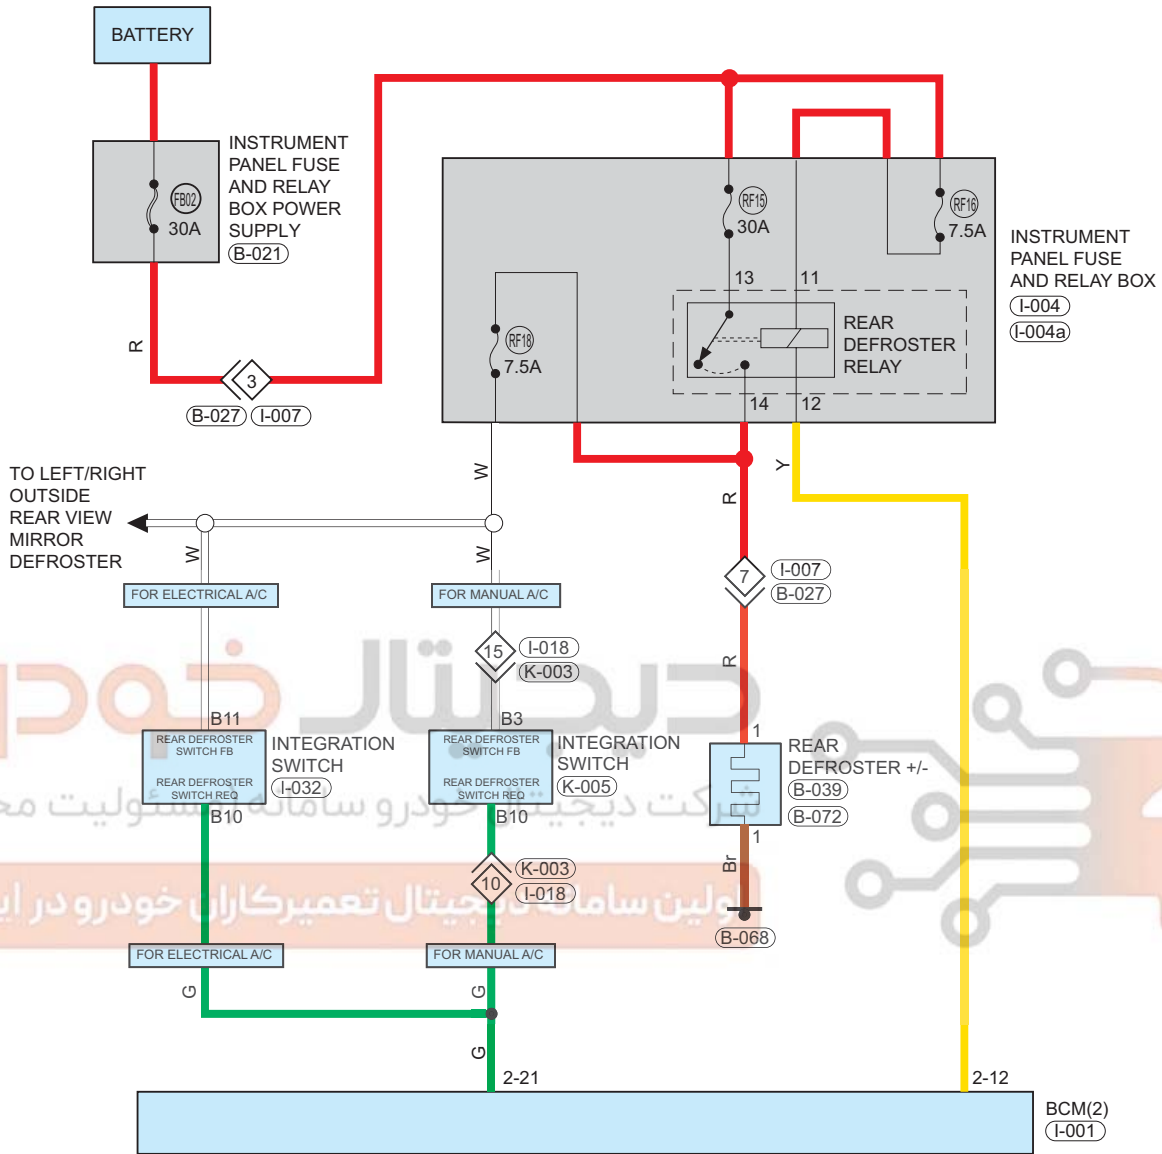

Circuit Diagram (Page 4 of 4)

09

EM1A090650