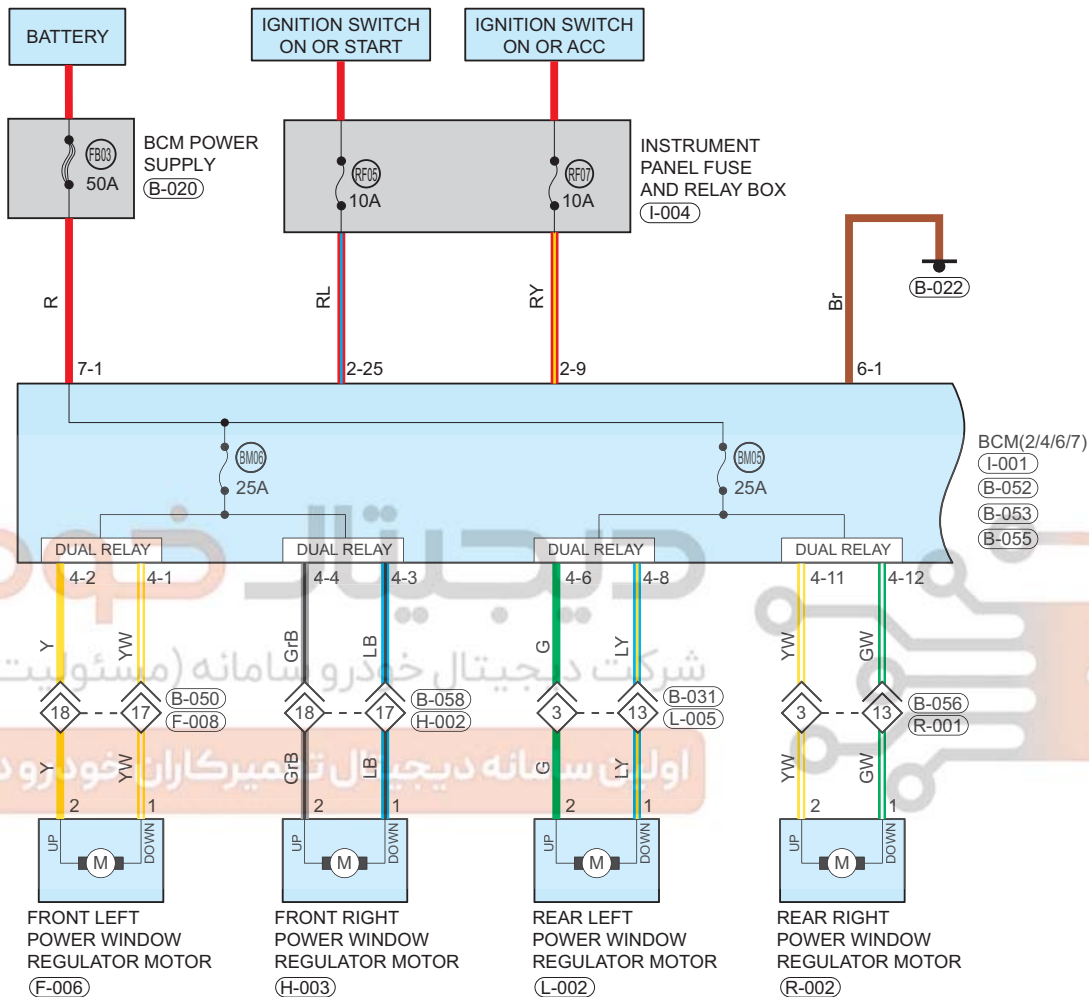

Windshield/Window Glass

Circuit Diagram (Page 1 of 4)

09

EM1A090620

Parts Location

Connector Code	See Page	Connector Code	See Page	Connector Code	See Page
I-004	08-8	B-052	08-11	I-001	08-8
B-020	08-11	B-055	08-11	B-053	08-11
F-006	08-17	H-003	08-18	L-002	08-19
R-002	08-20				

Fuse and Relay

Fuse/Relay	See Page	Fuse and Relay Box
RF05	06-13	Instrument Panel Fuse and Relay Box
RF07	06-13	Instrument Panel Fuse and Relay Box
FB03	06-2	Power Fuse Box

Location of Junction Connector

Connector Code	See Page	Connector Code	See Page	Connector Code	See Page
B-050, F-008	08-11, 08-17	B-058, H-002	08-11, 08-18	B-031, L-005	08-11, 08-19
B-056, R-001	08-11, 08-20				

Form of Connector

Connector Code	See Page	Connector Code	See Page	Connector Code	See Page
I-001	12-4	I-004	12-4	B-052	12-8
B-020	12-6	B-053	12-8	B-055	12-8
F-006	12-10	H-003	12-10	L-002	12-11
R-002	12-11	B-050, F-008	12-8, 12-10	B-058, H-002	12-8, 12-10
B-031, L-005	12-7, 12-11	B-056, R-001	12-8, 12-11		

Circuit Diagram (Page 2 of 4)

09

EM1A090630

Parts Location

Connector Code	See Page	Connector Code	See Page	Connector Code	See Page
F-005	08-17	B-051	08-11		

Location of Junction Connector

Connector Code	See Page	Connector Code	See Page	Connector Code	See Page
B-050, F-008	08-11, 08-17	B-028, F-008	08-11, 08-17		