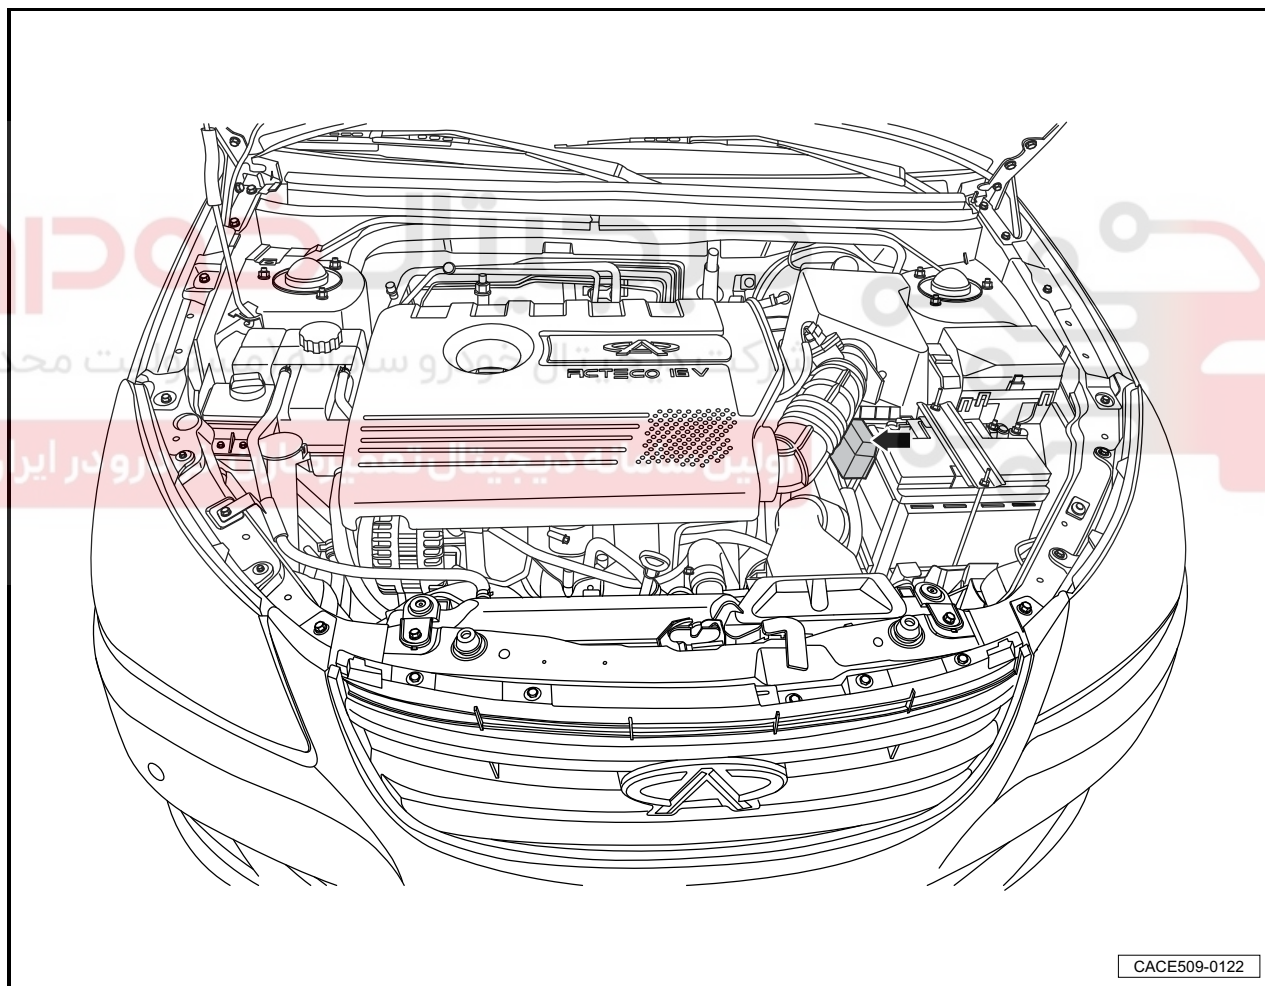

09 - Wiring Harness

Items	Capacity	Items	Capacity
25.LH LOW BEAM	15 A	26.FUEL RELAY 85/HIGH SPEED FAN RELAY 85/LOW SPEED FAN RELAY85	7.5 A
27.INJECTOR(CONTROL FOUR INJECTORS)	15 A	28.CANISTER PURGE VALVE/ PHASE SENSOR/HOT FILM AIR MASS METER(CAISTER CON- TROL VALVEAIR FLOW METER)	15 A
29.SPARE	-	30.FRONT/REAR OXYGEN SEN- SOR	10 A
31.IGNITION COIL	15 A	32.SPARE	-

2.4.3 Engine Compartment Fuse Box(2)