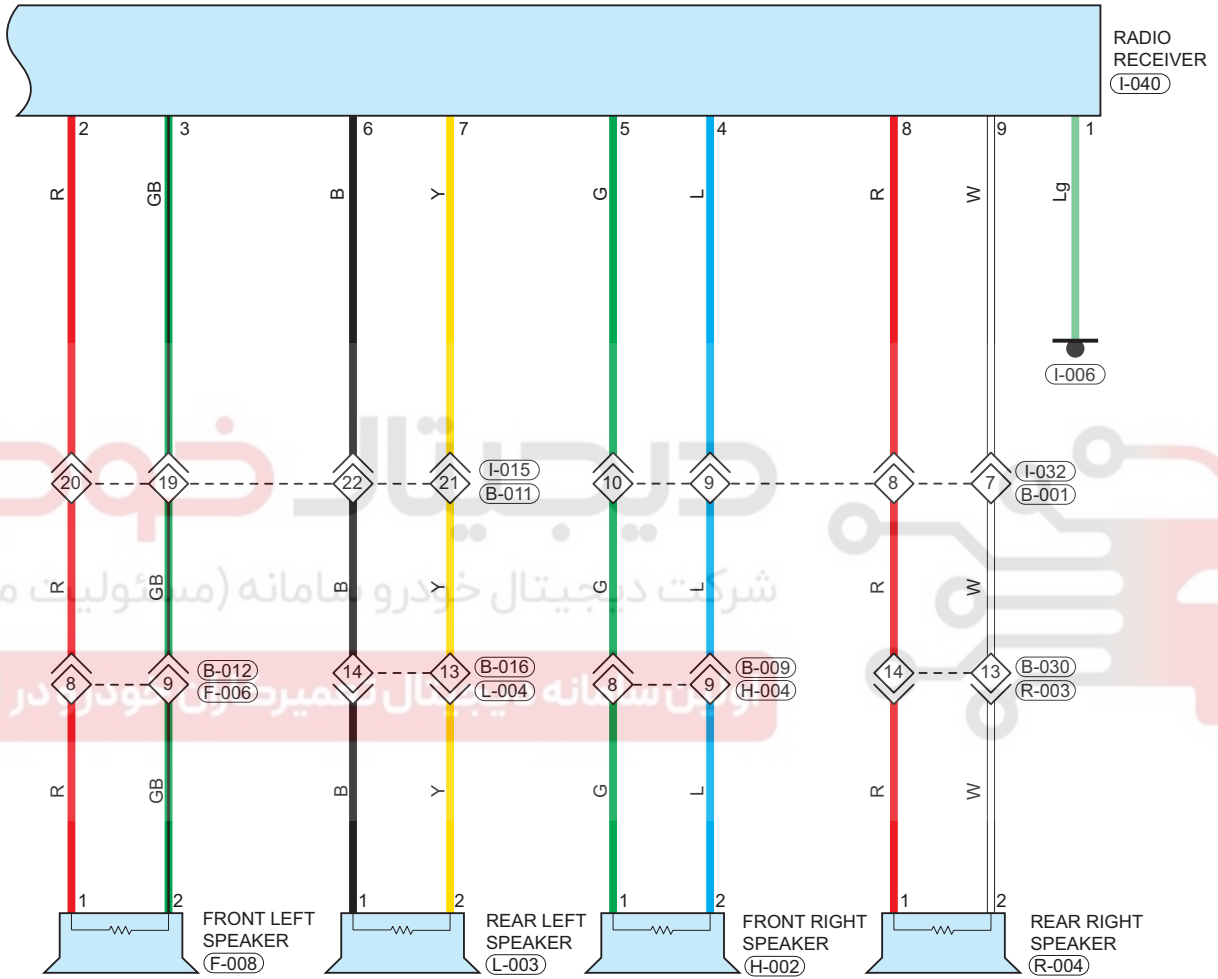

Fuse and Relay

Fuse/Relay	See Page	Fuse and Relay Box
RF07	06-12	Instrument Panel Fuse and Relay Box
RF14	06-12	Instrument Panel Fuse and Relay Box

Location of Junction Connector

Connector Code	See Page	Connector Code	See Page	Connector Code	See Page
E-067, I-030	08-4, 08-12				

Form of Connector

Connector Code	See Page	Connector Code	See Page	Connector Code	See Page
I-008	12-8	E-061	12-4	I-009	12-8
I-039	12-10	E-070	12-5	I-003	12-8
I-006	12-8	I-040	12-10	E-067, I-030	12-5

Circuit Diagram (Page 2 of 4)

09

ET11090680

Parts Location

Connector Code	See Page	Connector Code	See Page	Connector Code	See Page
I-040	08-12	I-006	08-12	F-008	08-19
L-003	08-21	H-002	08-20	R-004	08-22

Location of Junction Connector

Connector Code	See Page	Connector Code	See Page	Connector Code	See Page
I-015, B-011	08-12, 08-17	I-032, B-001	08-12, 08-17	B-012, F-006	08-17, 08-19
B-016, L-004	08-17, 08-21	B-009, H-004	08-17, 08-20	B-030, R-003	08-17, 08-22