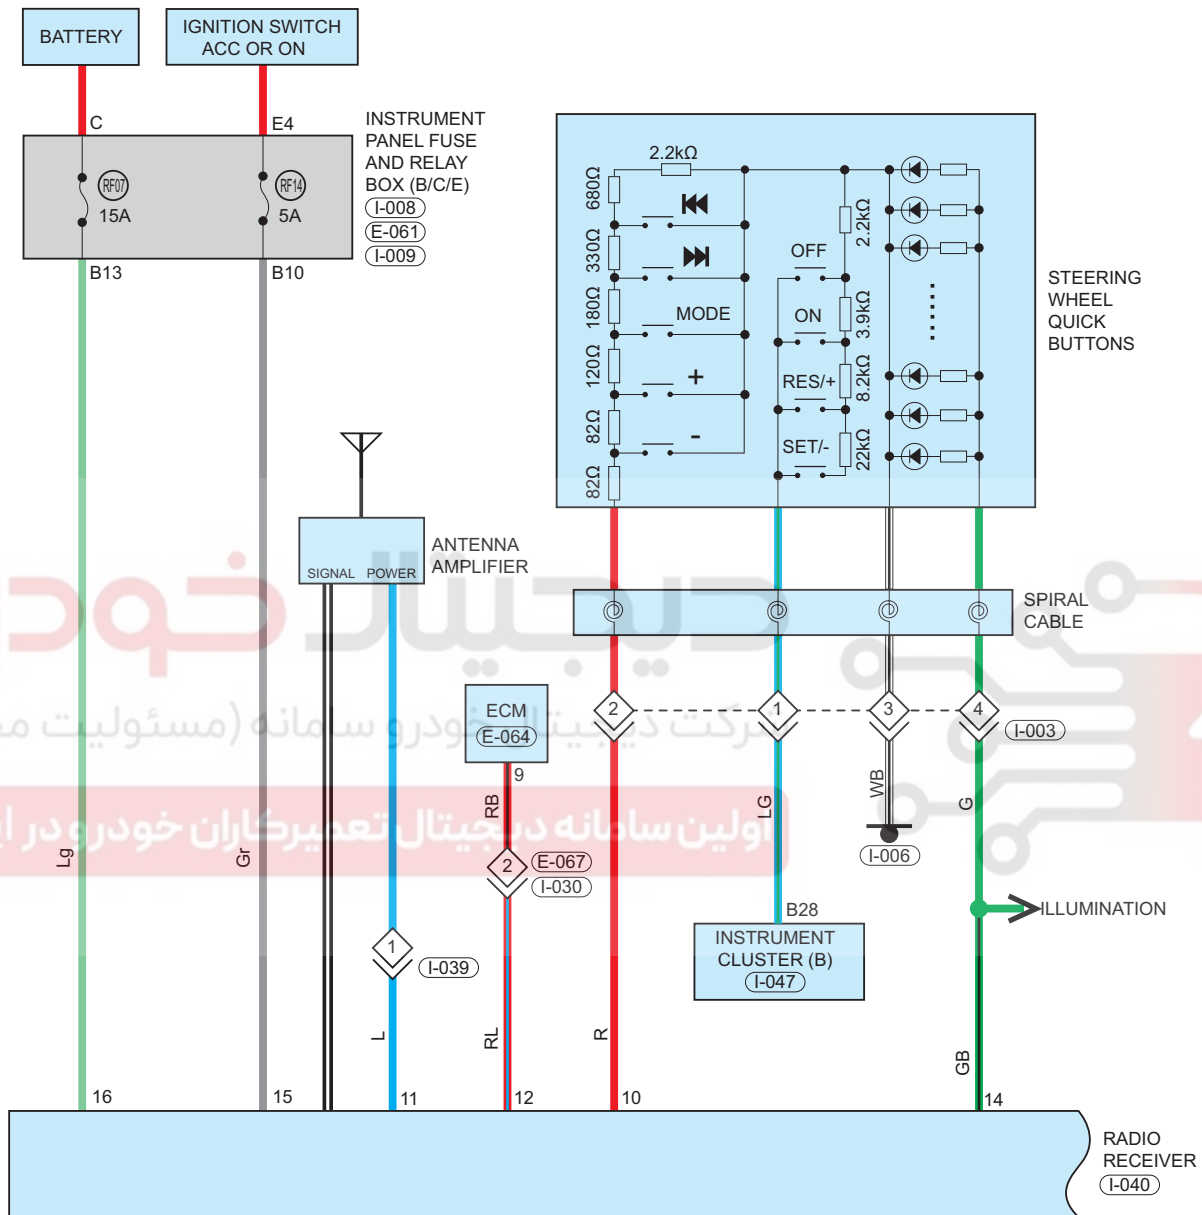

09

ET11090680

Parts Location

Connector Code	See Page	Connector Code	See Page	Connector Code	See Page
I-040	08-12	I-006	08-12	F-008	08-19
L-003	08-21	H-002	08-20	R-004	08-22

Location of Junction Connector

Connector Code	See Page	Connector Code	See Page	Connector Code	See Page
I-015, B-011	08-12, 08-17	I-032, B-001	08-12, 08-17	B-012, F-006	08-17, 08-19
B-016, L-004	08-17, 08-21	B-009, H-004	08-17, 08-20	B-030, R-003	08-17, 08-22

Form of Connector

Connector Code	See Page	Connector Code	See Page	Connector Code	See Page
I-040	12-10	I-006	12-8	F-008	12-16
L-003	12-18	H-002	12-17	R-004	12-18
I-015, B-011	12-9	I-032, B-001	12-10	B-012, F-006	12-13
B-016, L-004	12-13	B-009, H-004	12-13	B-030, R-003	12-14

شرکت دیجیتال خودرو (مسئولیت محدود)

اولین سامانه دیجیتال تعمیرکاران خودرو در ایران

Circuit Diagram (Page 3 of 4)

For CVT

09

ET11090690

Parts Location

Connector Code	See Page	Connector Code	See Page	Connector Code	See Page
E-064	08-7	E-061	08-7	I-009	08-12
I-008	08-12	I-039	08-12	I-003	08-12
I-006	08-12	I-047	08-12	I-040	08-12

Fuse and Relay

Fuse/Relay	See Page	Fuse and Relay Box
RF07	06-12	Instrument Panel Fuse and Relay Box
RF14	06-12	Instrument Panel Fuse and Relay Box

Location of Junction Connector

Connector Code	See Page	Connector Code	See Page	Connector Code	See Page
E-067, I-030	08-7, 08-12				