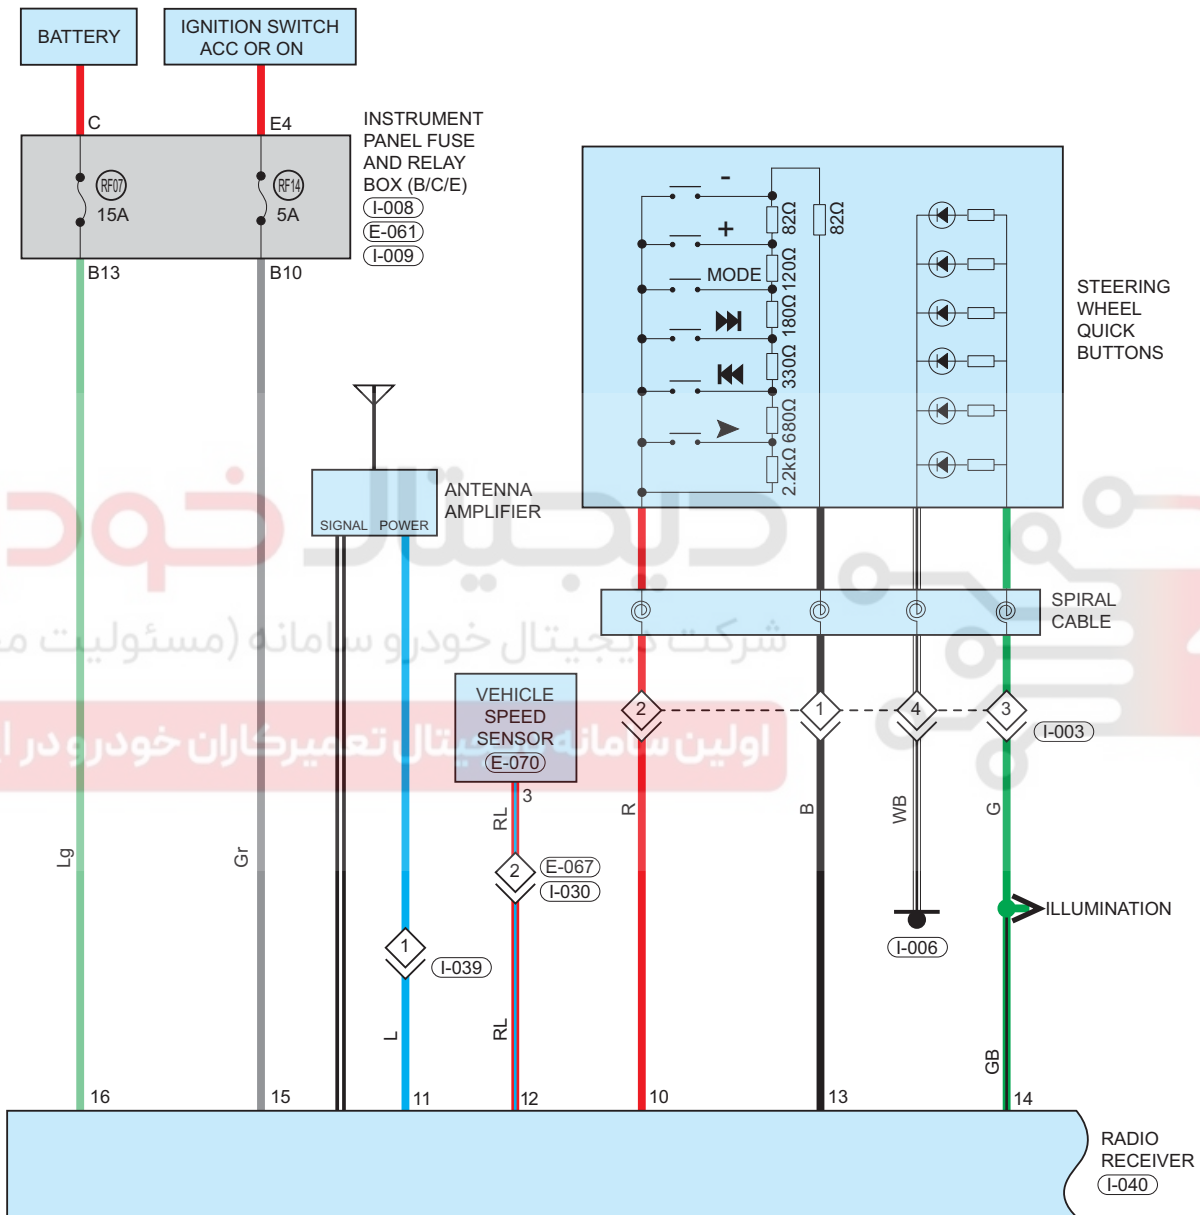

Audio System

Circuit Diagram (Page 1 of 4)

For MT

دیجیتال خودرو (مسئولیت محدود)
شرکت دیجیتال خودرو سامانه (مسئولیت محدود)
اولین سامانه دیجیتال تعمیرکاران خودرو در ایران

09

Parts Location

Connector Code	See Page	Connector Code	See Page	Connector Code	See Page
I-008	08-12	I-006	08-12	I-009	08-12
I-039	08-12	I-040	08-12	I-003	08-12
E-070	08-4	E-061	08-4		

Fuse and Relay

Fuse/Relay	See Page	Fuse and Relay Box
RF07	06-12	Instrument Panel Fuse and Relay Box
RF14	06-12	Instrument Panel Fuse and Relay Box

Location of Junction Connector

Connector Code	See Page	Connector Code	See Page	Connector Code	See Page
E-067, I-030	08-4, 08-12				

Form of Connector

Connector Code	See Page	Connector Code	See Page	Connector Code	See Page
I-008	12-8	E-061	12-4	I-009	12-8
I-039	12-10	E-070	12-5	I-003	12-8
I-006	12-8	I-040	12-10	E-067, I-030	12-5