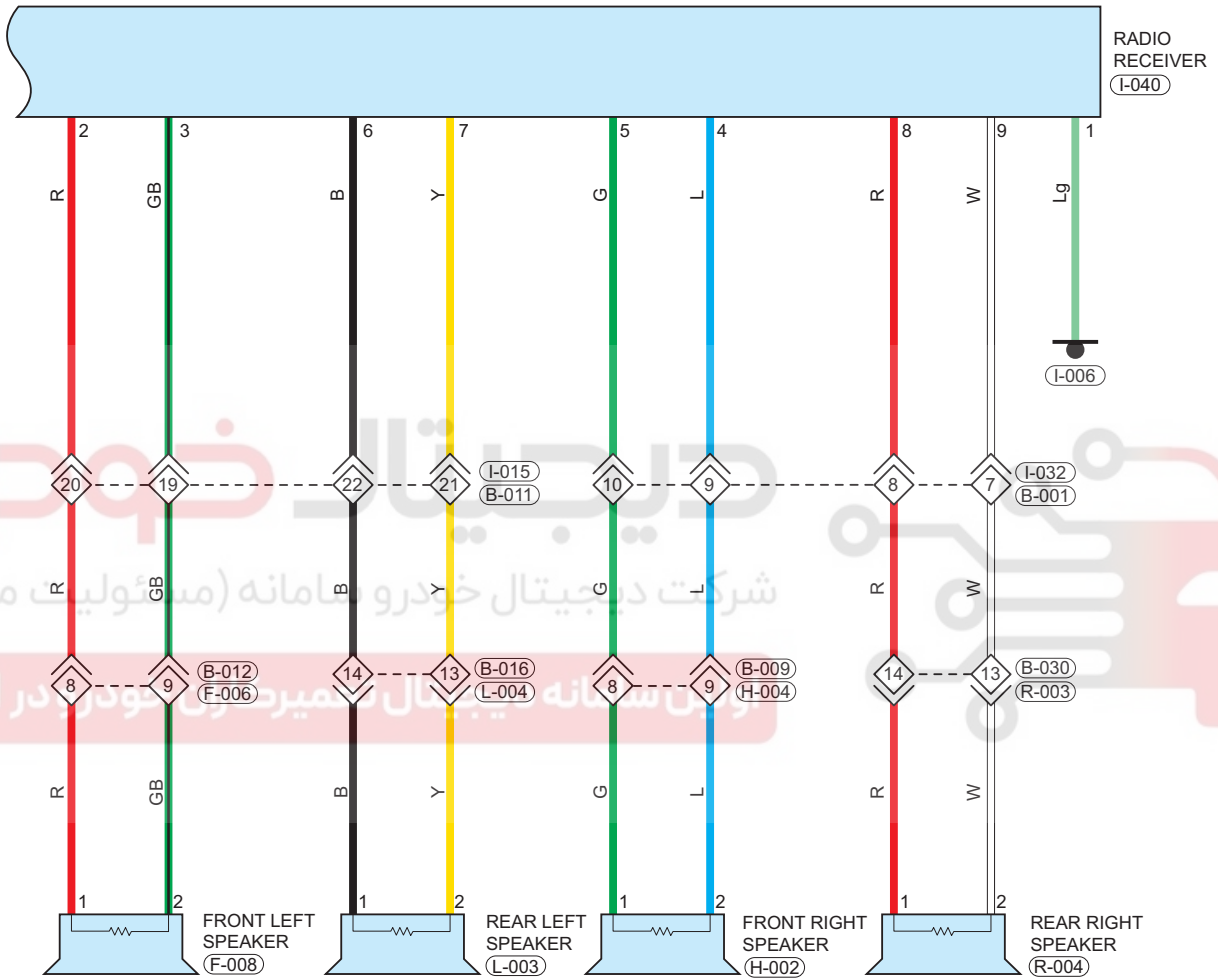

Parts Location

Connector Code	See Page	Connector Code	See Page	Connector Code	See Page
E-064	08-7	E-061	08-7	I-009	08-12
I-008	08-12	I-039	08-12	I-003	08-12
I-006	08-12	I-047	08-12	I-040	08-12

Fuse and Relay

Fuse/Relay	See Page	Fuse and Relay Box
RF07	06-12	Instrument Panel Fuse and Relay Box
RF14	06-12	Instrument Panel Fuse and Relay Box

Location of Junction Connector

Connector Code	See Page	Connector Code	See Page	Connector Code	See Page
E-067, I-030	08-7, 08-12				

Form of Connector

Connector Code	See Page	Connector Code	See Page	Connector Code	See Page
I-008	12-8	E-061	12-4	I-009	12-8
E-064	12-5	I-039	12-10	I-003	12-8
I-006	12-8	I-047	12-11	I-040	12-10
E-067, I-030	12-5				

Circuit Diagram (Page 4 of 4)

09

ET11090680