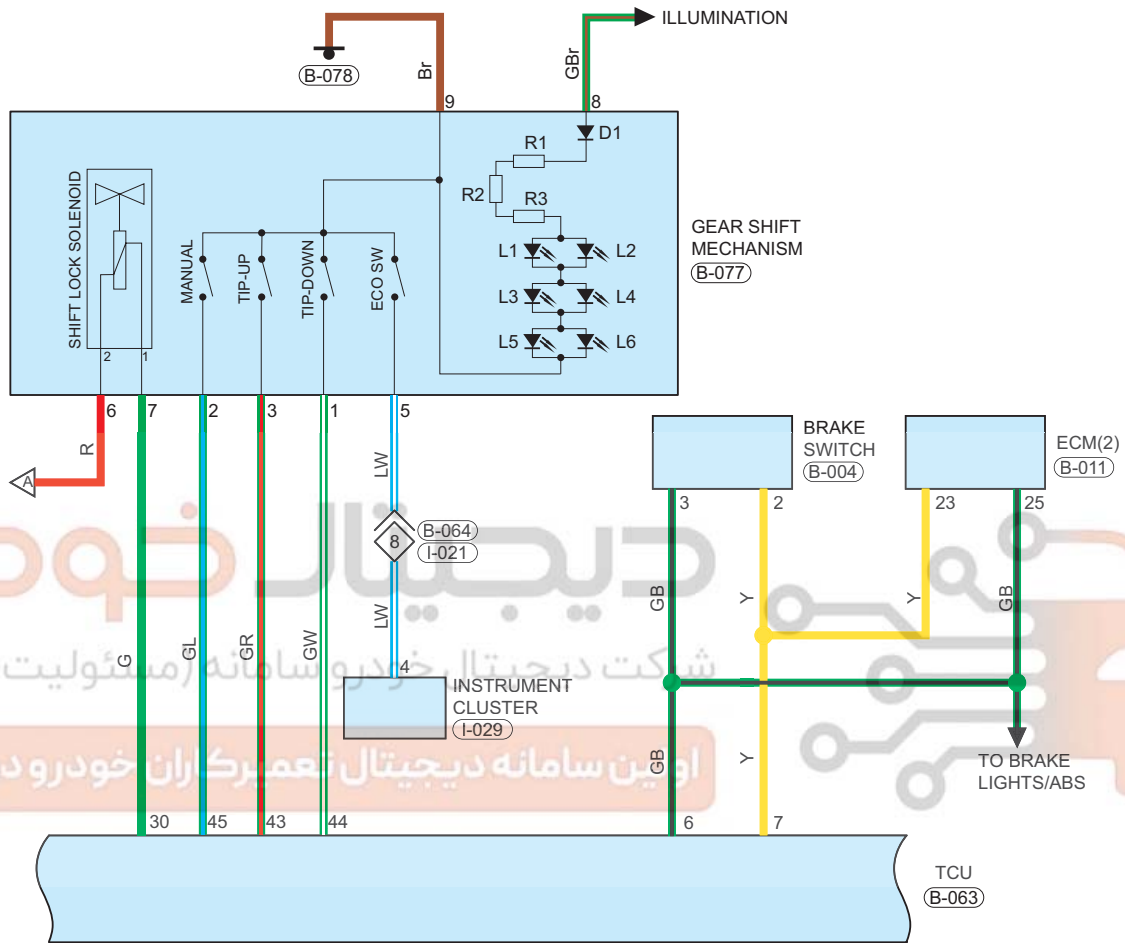

QR019CHB CVT

Circuit Diagram (Page 1 of 4)

09 - SYSTEM CIRCUITS

Parts Location

Connector Code	See Page	Connector Code	See Page	Connector Code	See Page
B-018	08-11	B-008	08-11	B-019	08-11
B-013	08-11	B-063	08-11	I-004	08-8

Fuse and Relay

Fuse/Relay	See Page	Fuse and Relay Box
EF05	06-4	Engine Compartment Fuse and Relay Box
EF11	06-4	Engine Compartment Fuse and Relay Box
TCU Relay	06-4	Engine Compartment Fuse and Relay Box
RF12	06-13	Instrument Panel Fuse and Relay Box

Location of Junction Connector

Connector Code	See Page	Connector Code	See Page	Connector Code	See Page
B-025, I-005	08-11, 08-8				

Form of Connector

Connector Code	See Page	Connector Code	See Page	Connector Code	See Page
B-018	12-6	B-008	12-6	B-019	12-6
B-013	12-6	B-063	12-8	I-004	12-4
B-025, I-005	12-6, 12-4				

Circuit Diagram (Page 2 of 4)

09 - SYSTEM CIRCUITS

Parts Location

Connector Code	See Page	Connector Code	See Page	Connector Code	See Page
B-077	08-11	B-004	08-11	B-011	08-11
I-029	08-8	B-063	08-11		

Location of Junction Connector