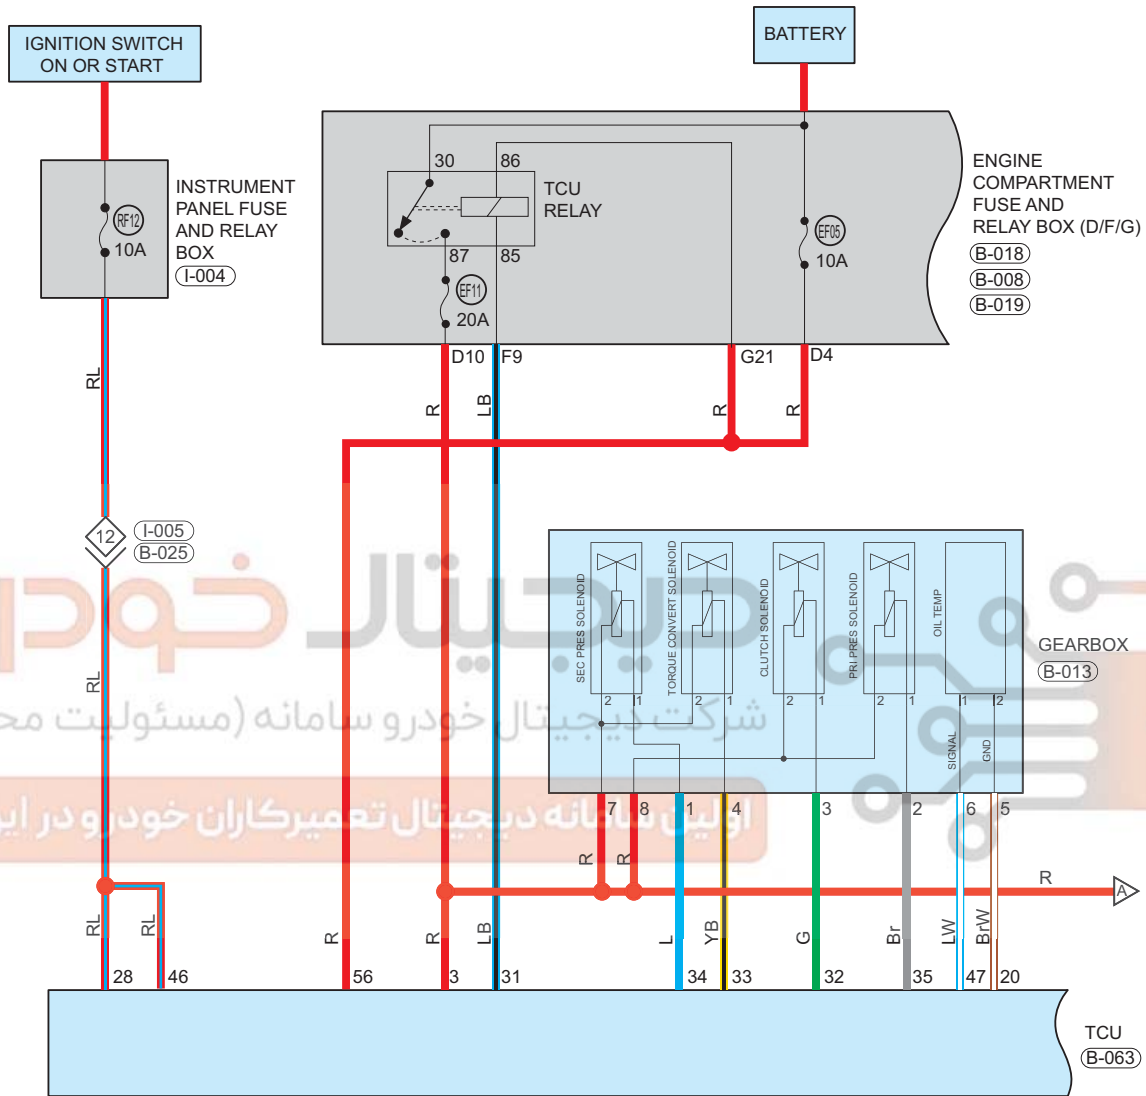

QR019CHB CVT

Circuit Diagram (Page 1 of 4)

09 - SYSTEM CIRCUITS

Parts Location

Connector Code	See Page	Connector Code	See Page	Connector Code	See Page
B-018	08-11	B-008	08-11	B-019	08-11
B-013	08-11	B-063	08-11	I-004	08-8

Fuse and Relay

Fuse/Relay	See Page	Fuse and Relay Box
EF05	06-4	Engine Compartment Fuse and Relay Box
EF11	06-4	Engine Compartment Fuse and Relay Box
TCU Relay	06-4	Engine Compartment Fuse and Relay Box
RF12	06-13	Instrument Panel Fuse and Relay Box

Location of Junction Connector

Connector Code	See Page	Connector Code	See Page	Connector Code	See Page
B-025, I-005	08-11, 08-8				

Form of Connector

Connector Code	See Page	Connector Code	See Page	Connector Code	See Page
B-018	12-6	B-008	12-6	B-019	12-6
B-013	12-6	B-063	12-8	I-004	12-4
B-025, I-005	12-6, 12-4				