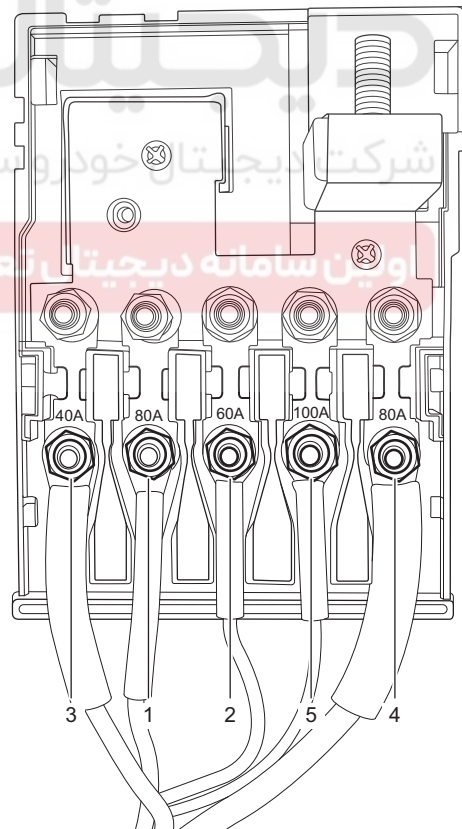

Power Fuse Box

06

شرکت دیجیتال خودرو سامانه (مسئولیت محدود)
اولین سامانه دیجیتالی تعمیرکاران خودرو در ایران

ET11060101

No.	Fuse	Description	No.	Fuse	Description
1	MF01	Engine Compartment Fuse and Relay Box	4	MF04	EPS
2	MF02	Engine Compartment Fuse and Relay Box	5	MF05	Instrument Panel Fuse and Relay Box
3	MF03	ESP Control Module			

دیجیتال خودرو

شرکت دیجیتال خودرو سامانه (مسئولیت محدود)

اولین سامانه دیجیتال تعمیرکاران خودرو در ایران

Engine Compartment Fuse and Relay Box

Location of Engine Compartment Fuse and Relay Box

06

ET11060102

Fuse and Relay Layout in Engine Compartment Fuse and Relay Box

ET11060103

Engine Compartment Fuse Description

No.	Description	No.	Description
EF01	BCM	EF15	Reserve
EF02	Starter	EF16	Reserve
EF03	Left Headlight High Beam	EF17	Variable Camshaft Timing (Exhaust/ Intake)/Canister Solenoid Valve
EF04	Right Headlight High Beam	EF18	Blower Relay
EF05	Left Headlight Low Beam	EF19	Reserve
EF06	Right Headlight Low Beam	EF20	Fuel Pump
EF07	Generator	EF21	ECM Main Relay
EF08	TCU	EF22	ACC Relay
EF09	Back-up Light	EF23	Upstream Oxygen Sensor
EF10	ECM Main Relay Coil	EF24	Downstream Oxygen Sensor
EF11	ABS/ESP	EF25	Brake Switch
EF12	Reserve	EF26	TCU
EF13	Ignition Coil	EF27	Injector
EF14	ABS		