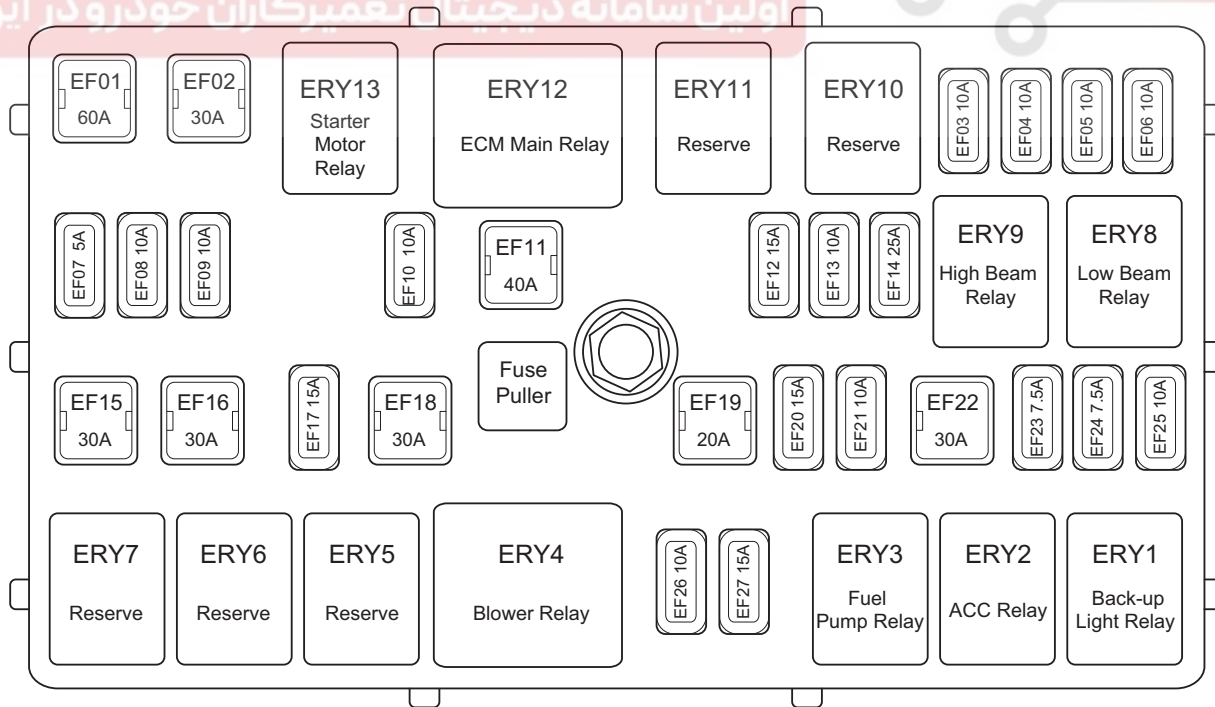

دیجیتال خودرو

شرکت دیجیتال خودرو سامانه (مسئولیت محدود)

اولین سامانه دیجیتال تعمیرکاران خودرو در ایران

Engine Compartment Fuse and Relay Box

Location of Engine Compartment Fuse and Relay Box

06

ET11060102

Fuse and Relay Layout in Engine Compartment Fuse and Relay Box

ET11060103

Engine Compartment Fuse Description

No.	Description	No.	Description
EF01	BCM	EF15	Reserve
EF02	Starter	EF16	Reserve
EF03	Left Headlight High Beam	EF17	Variable Camshaft Timing (Exhaust/ Intake)/Canister Solenoid Valve
EF04	Right Headlight High Beam	EF18	Blower Relay
EF05	Left Headlight Low Beam	EF19	Reserve
EF06	Right Headlight Low Beam	EF20	Fuel Pump
EF07	Generator	EF21	ECM Main Relay
EF08	TCU	EF22	ACC Relay
EF09	Back-up Light	EF23	Upstream Oxygen Sensor
EF10	ECM Main Relay Coil	EF24	Downstream Oxygen Sensor
EF11	ABS/ESP	EF25	Brake Switch
EF12	Reserve	EF26	TCU
EF13	Ignition Coil	EF27	Injector
EF14	ABS		