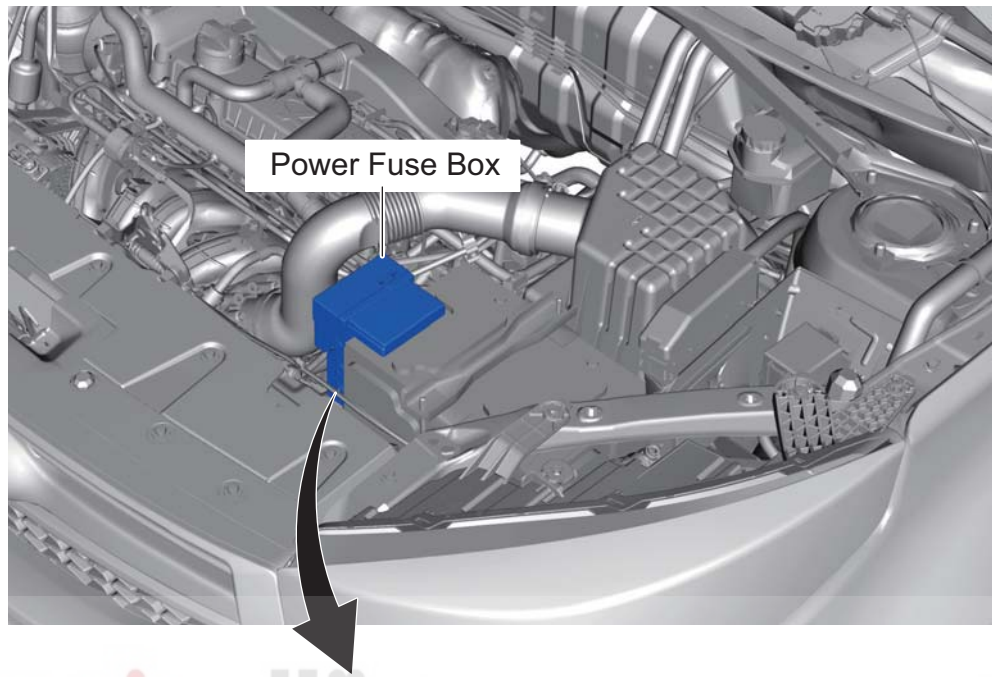

Power Fuse Box

06