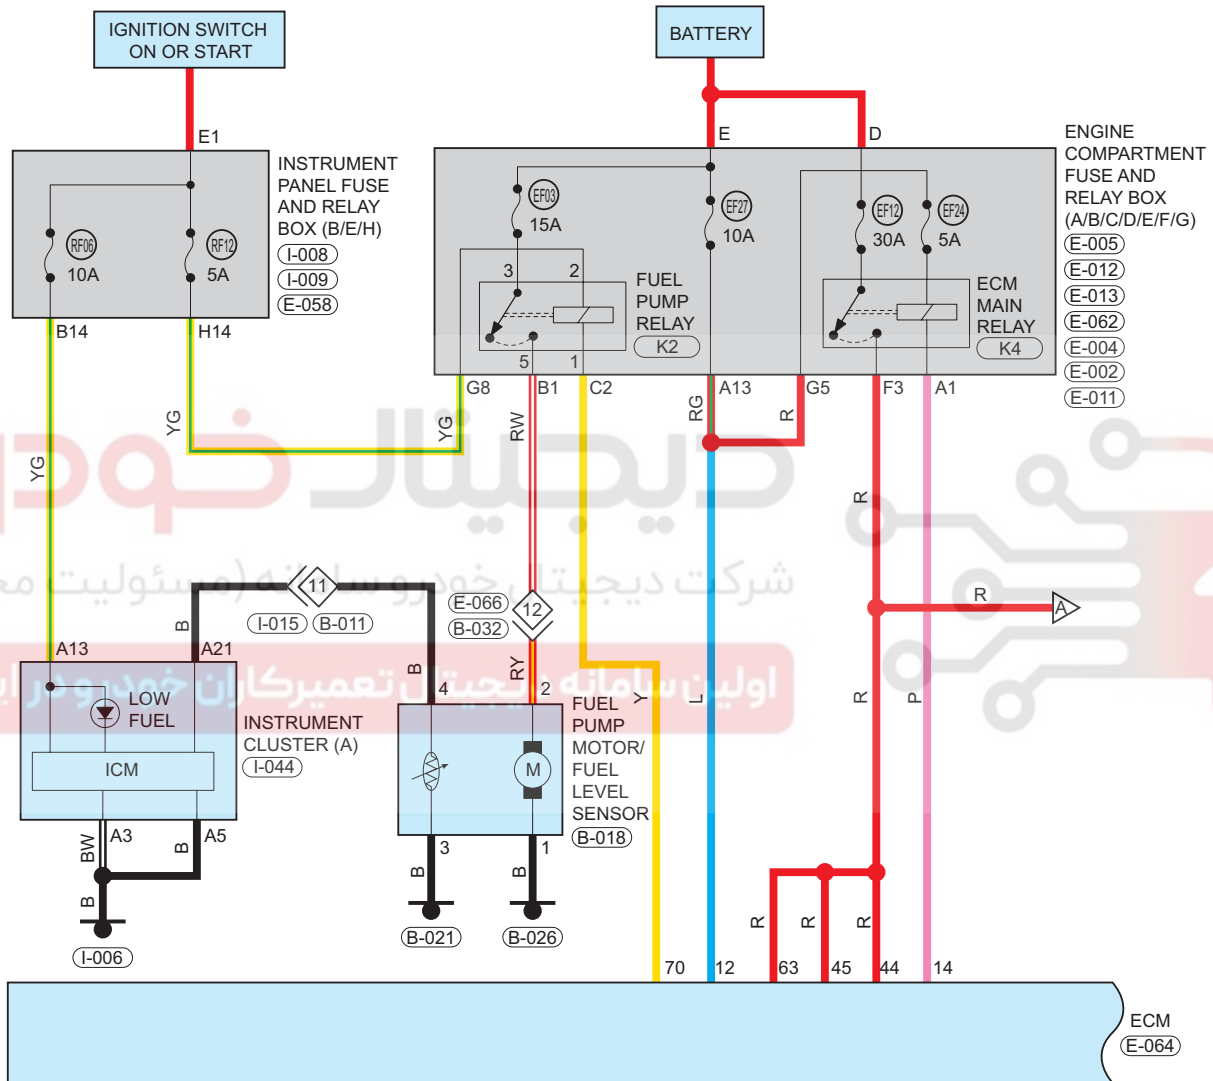

SQRE4G16 Fuel Supply System

Circuit Diagram (Page 1 of 2)

09

Parts Location

Connector Code	See Page	Connector Code	See Page	Connector Code	See Page
E-058	08-4 (MT)	E-005	08-4 (MT)	E-012	08-4 (MT)
	08-7 (CVT)		08-7 (CVT)		08-7 (CVT)
E-013	08-4 (MT)	E-062	08-4 (MT)	E-004	08-4 (MT)
	08-7 (CVT)		08-7 (CVT)		08-7 (CVT)
E-002	08-4 (MT)	E-011	08-4 (MT)	E-064	08-4 (MT)
	08-7 (CVT)		08-7 (CVT)		08-7 (CVT)
I-006	08-12	I-044	08-12	B-026	08-17
B-018	08-17	B-021	08-17	I-009	08-12
I-008	08-12				

Fuse and Relay

Fuse/Relay	See Page	Fuse and Relay Box
RF06	06-12	Instrument Panel Fuse and Relay Box
RF12	06-12	Instrument Panel Fuse and Relay Box
EF03	06-5	Engine Compartment Fuse and Relay Box
EF12	06-5	Engine Compartment Fuse and Relay Box
EF24	06-5	Engine Compartment Fuse and Relay Box
EF27	06-5	Engine Compartment Fuse and Relay Box
Fuel Pump Relay	06-5	Engine Compartment Fuse and Relay Box
ECM Main Relay	06-5	Engine Compartment Fuse and Relay Box

Location of Junction Connector

Connector Code	See Page	Connector Code	See Page	Connector Code	See Page
I-015, B-011	08-12, 08-17	E-066, B-032	08-4, 08-17 (MT)		
			08-7, 08-17 (CVT)		

09

Form of Connector

Connector Code	See Page	Connector Code	See Page	Connector Code	See Page
I-008	12-8	I-009	12-8	E-058	12-4
E-005	12-2	E-012	12-2	E-013	12-2
E-062	12-4	E-004	12-2	E-002	12-2
E-011	12-2	I-044	12-10	I-006	12-8
B-018	12-13	B-021	12-14	B-026	12-14
E-064	12-5	I-015, B-011	12-9	E-066, B-032	12-5