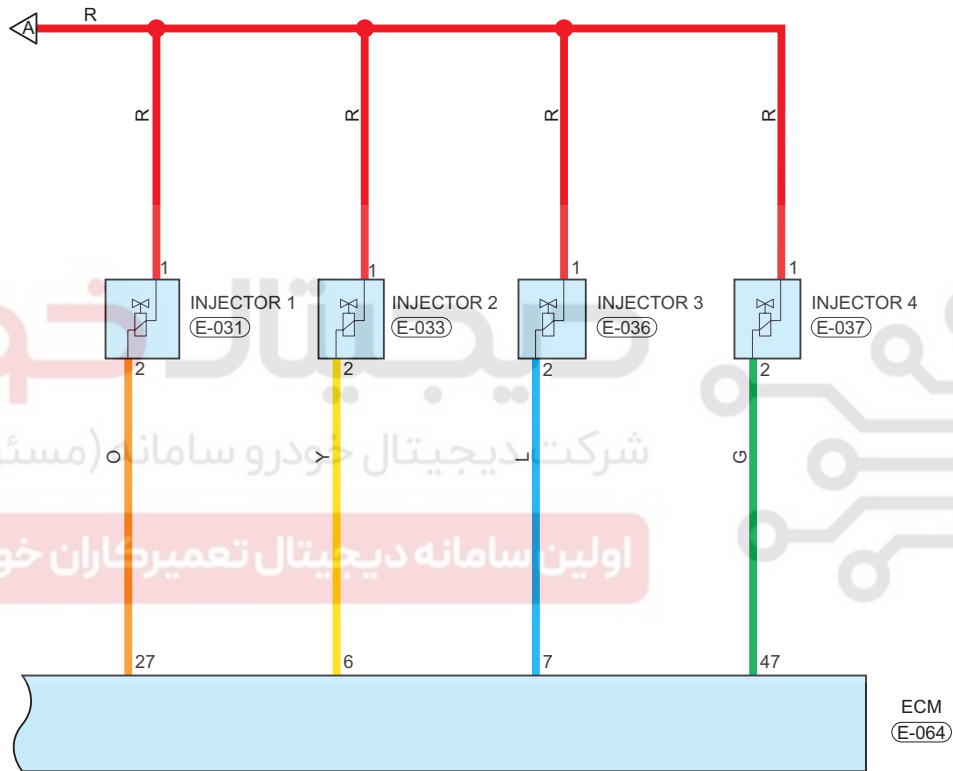

Parts Location

Connector Code	See Page	Connector Code	See Page	Connector Code	See Page
E-058	08-4 (MT)	E-005	08-4 (MT)	E-012	08-4 (MT)
	08-7 (CVT)		08-7 (CVT)		08-7 (CVT)
E-013	08-4 (MT)	E-062	08-4 (MT)	E-004	08-4 (MT)
	08-7 (CVT)		08-7 (CVT)		08-7 (CVT)
E-002	08-4 (MT)	E-011	08-4 (MT)	E-064	08-4 (MT)
	08-7 (CVT)		08-7 (CVT)		08-7 (CVT)
I-006	08-12	I-044	08-12	B-026	08-17
B-018	08-17	B-021	08-17	I-009	08-12
I-008	08-12				

Fuse and Relay

Fuse/Relay	See Page	Fuse and Relay Box
RF06	06-12	Instrument Panel Fuse and Relay Box
RF12	06-12	Instrument Panel Fuse and Relay Box
EF03	06-5	Engine Compartment Fuse and Relay Box
EF12	06-5	Engine Compartment Fuse and Relay Box
EF24	06-5	Engine Compartment Fuse and Relay Box
EF27	06-5	Engine Compartment Fuse and Relay Box
Fuel Pump Relay	06-5	Engine Compartment Fuse and Relay Box
ECM Main Relay	06-5	Engine Compartment Fuse and Relay Box

Location of Junction Connector

Connector Code	See Page	Connector Code	See Page	Connector Code	See Page
I-015, B-011	08-12, 08-17	E-066, B-032	08-4, 08-17 (MT)		
			08-7, 08-17 (CVT)		

09

Form of Connector

Connector Code	See Page	Connector Code	See Page	Connector Code	See Page
I-008	12-8	I-009	12-8	E-058	12-4
E-005	12-2	E-012	12-2	E-013	12-2
E-062	12-4	E-004	12-2	E-002	12-2
E-011	12-2	I-044	12-10	I-006	12-8
B-018	12-13	B-021	12-14	B-026	12-14
E-064	12-5	I-015, B-011	12-9	E-066, B-032	12-5

Circuit Diagram (Page 2 of 2)

شركت دیجیتال خودرو (مسئولیت محدود)
اولین سامانه دیجیتال تعمیرکاران خودرو در ایران

09

ET11090110