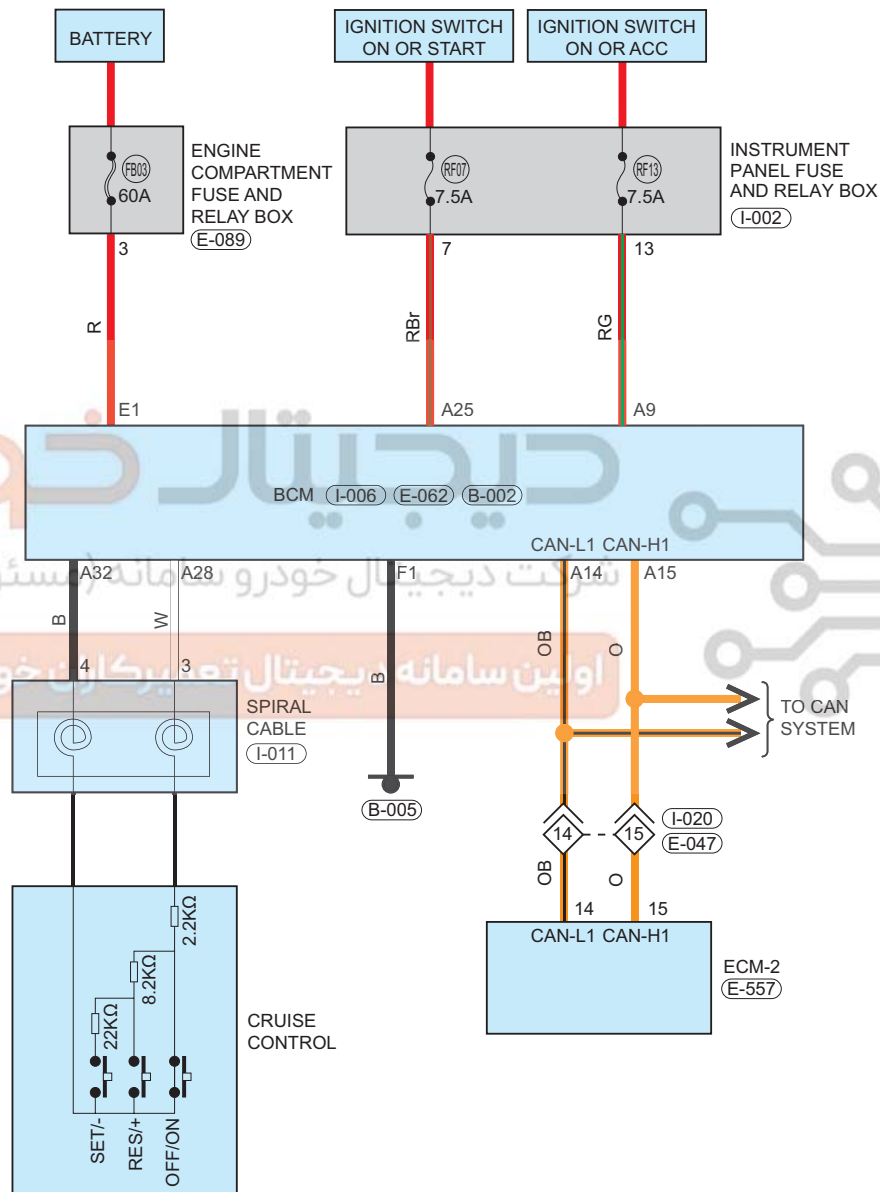

Cruise Control System (For 2.0L Model)

Circuit Diagram (Page 1 of 2)

09 - SYSTEM CIRCUITS

Parts Location

Connector Code	See Page	Connector Code	See Page	Connector Code	See Page
E-089	08-10	I-002	08-13	I-006	08-13
E-062	08-10	B-002	08-16	I-011	08-13
B-005	08-16	E-557	08-10		

Fuse and Relay

Fuse/Relay	See Page	Fuse and Relay Box
FB03	06-2	Power Fuse Box
RF07	06-13	Instrument Panel Fuse and Relay Box A
RF13	06-13	Instrument Panel Fuse and Relay Box A

Location of Junction Connector

Connector Code	See Page	Connector Code	See Page	Connector Code	See Page
I-020, E-047	08-13, 08-10				

Form of Connector

Connector Code	See Page	Connector Code	See Page	Connector Code	See Page
E-089	12-5	I-002	12-9	I-006	12-9
E-062	12-5	B-002	12-11	I-011	12-9
B-005	12-11	E-557	12-7	I-020, E-047	12-9

Circuit Diagram (Page 2 of 2)