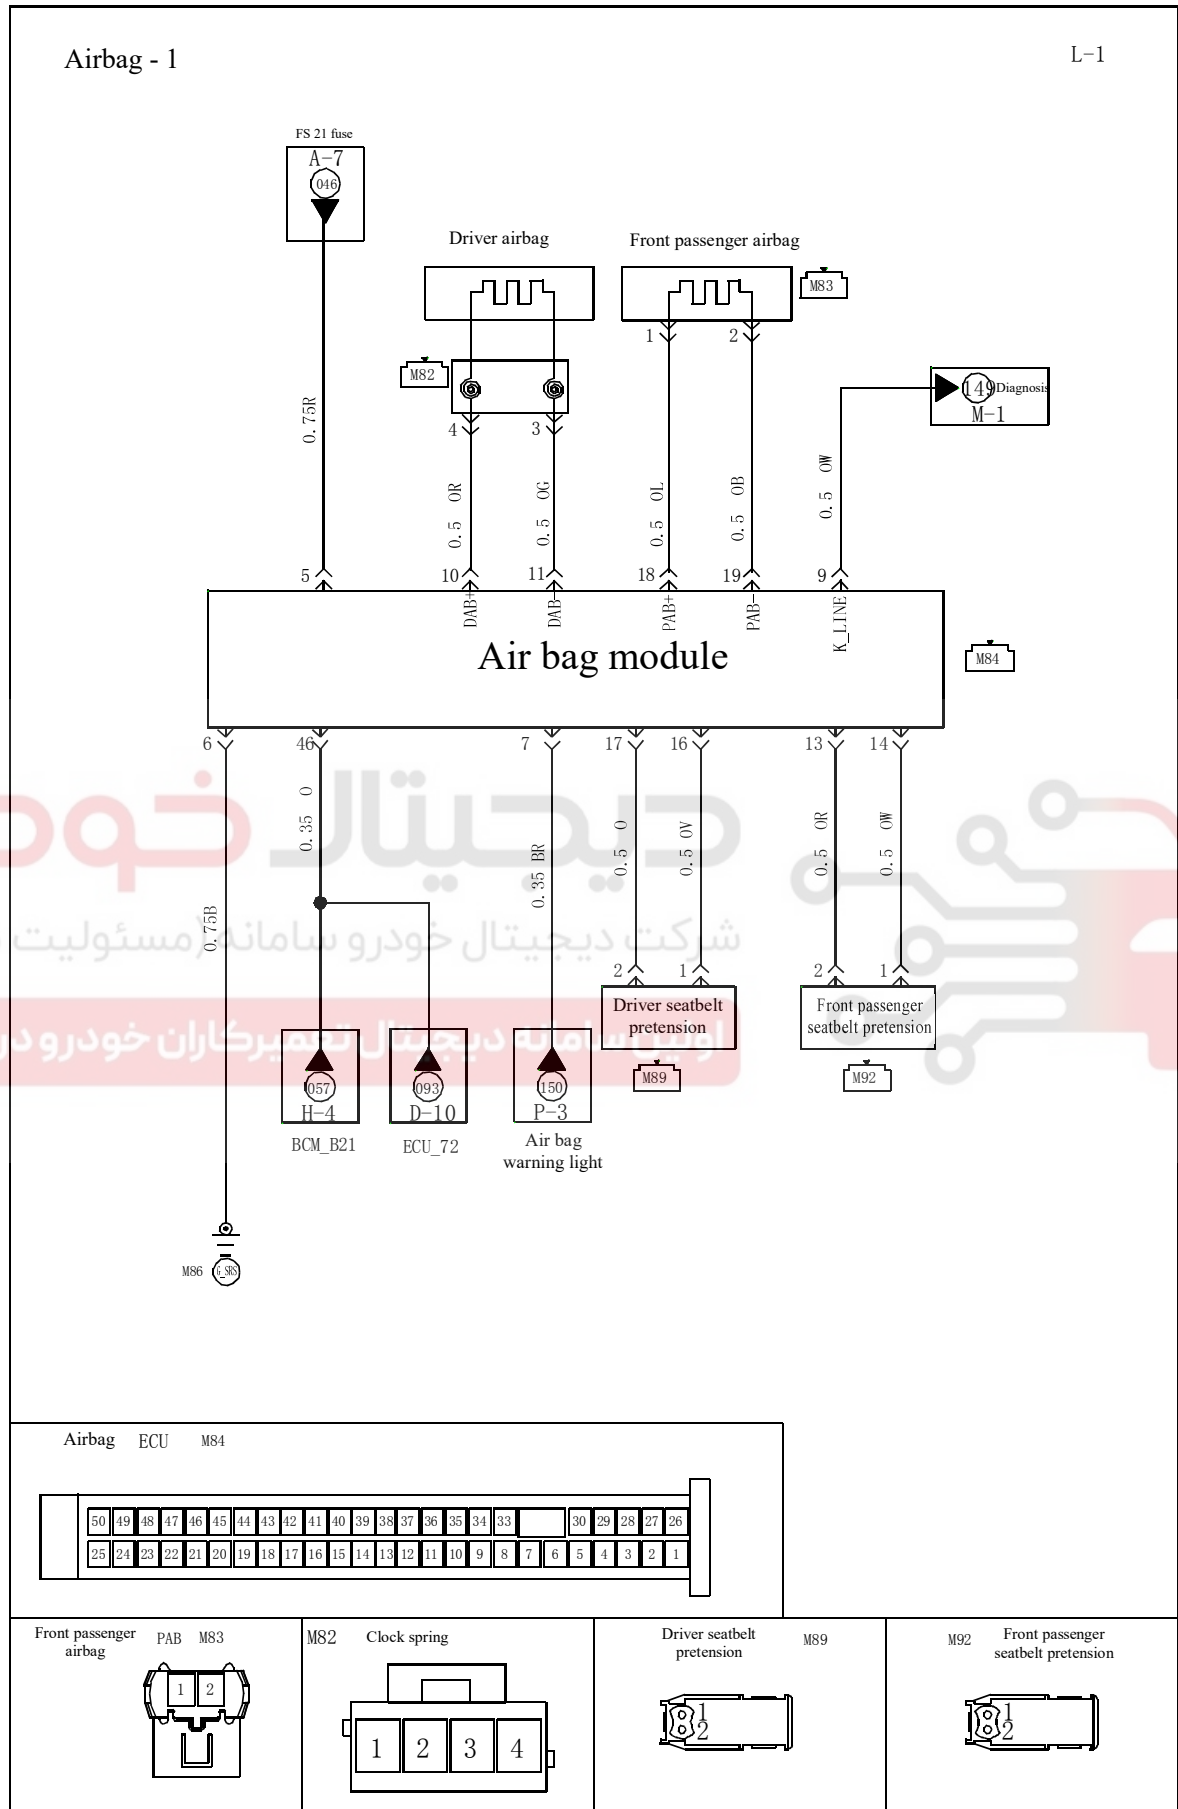

Circuit Diagram

Airbag - 2		L-2
Component location index		
Component code	Component name	
M84	Airbag ECU	
M82	Clock spring	
M83	Front passenger airbag	
M89	Driver seatbelt pretension	
M92	Passenger seatbelt pretension	
GND		
M86		