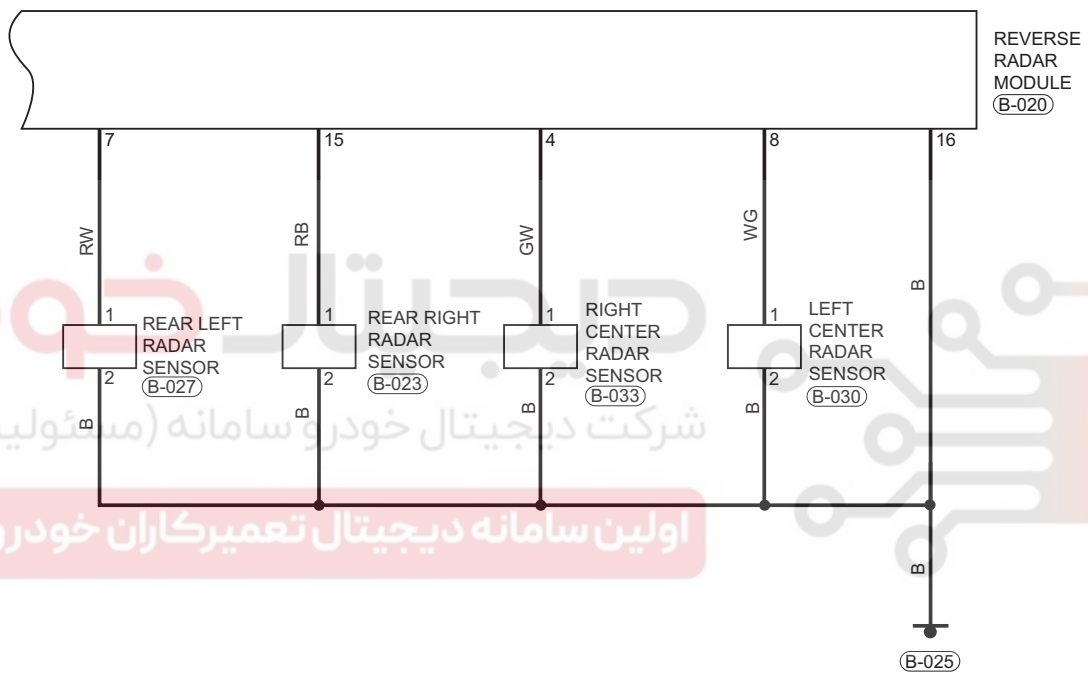

Reversing Radar System (Page 2 of 3)

40

Reversing Radar System (Page 3 of 3)

40

ET21400030