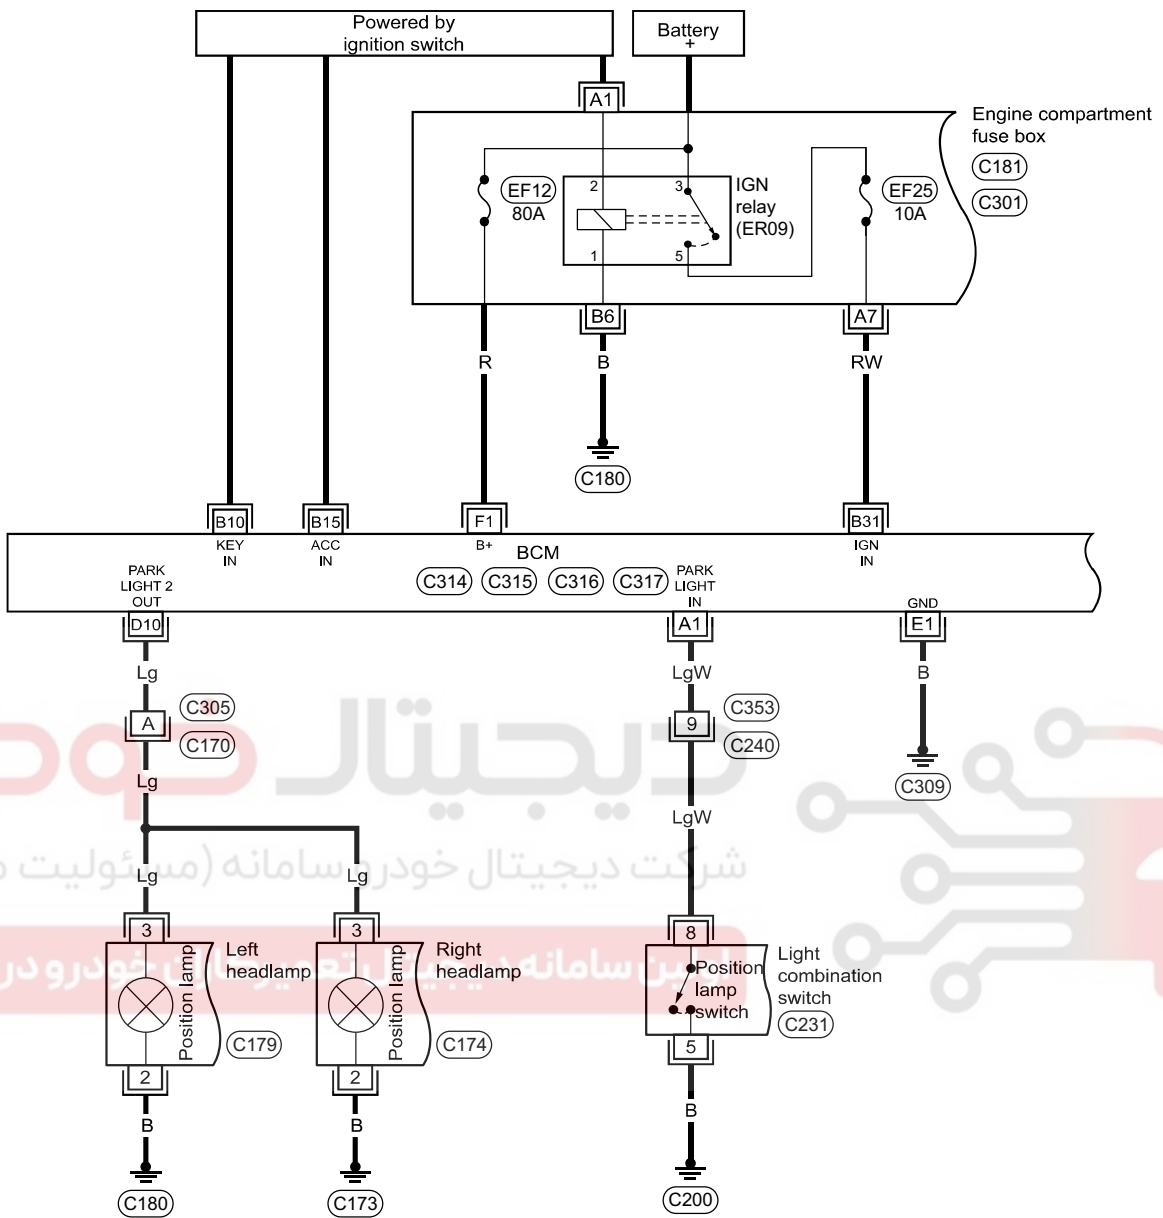

### Position & License Plate Lamps System (1)

CACE509-0050

07 - Electrical Equipment

Position & License Plate Lamps System (2)

CACE509-0051

07