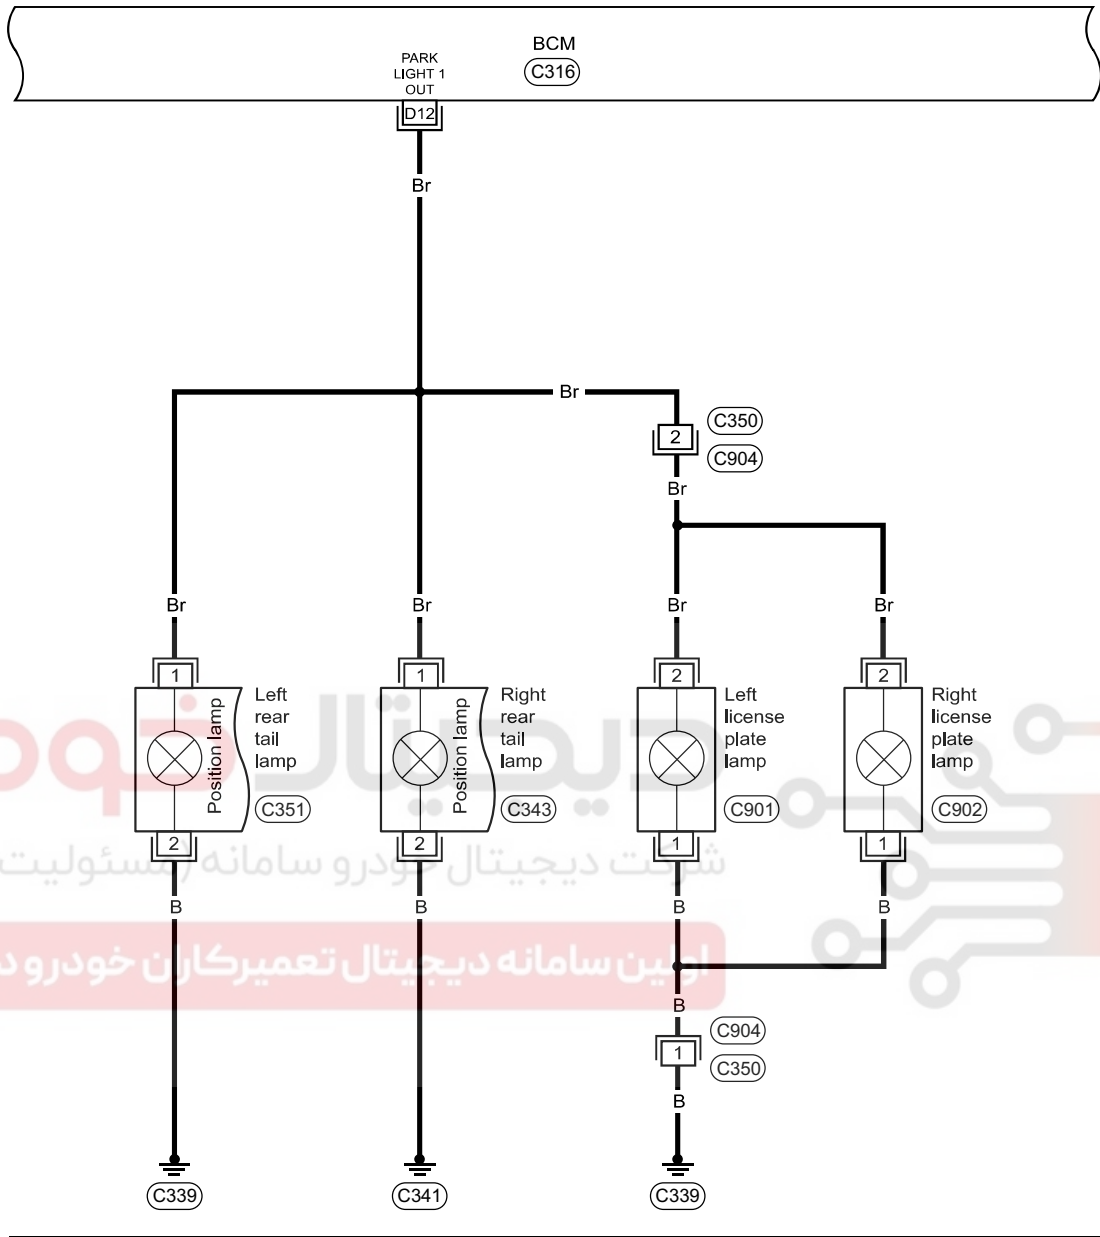

### Position & License Plate Lamps System (1)

CACE509-0050

07 - Electrical Equipment

Position & License Plate Lamps System (2)

CACE509-0051

07