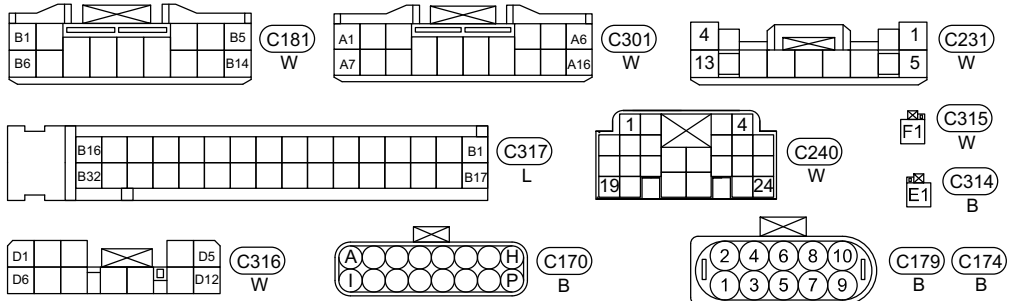

### Position & License Plate Lamps System (1)

CACE509-0050

07 - Electrical Equipment

Position & License Plate Lamps System (2)

CACE509-0051

07