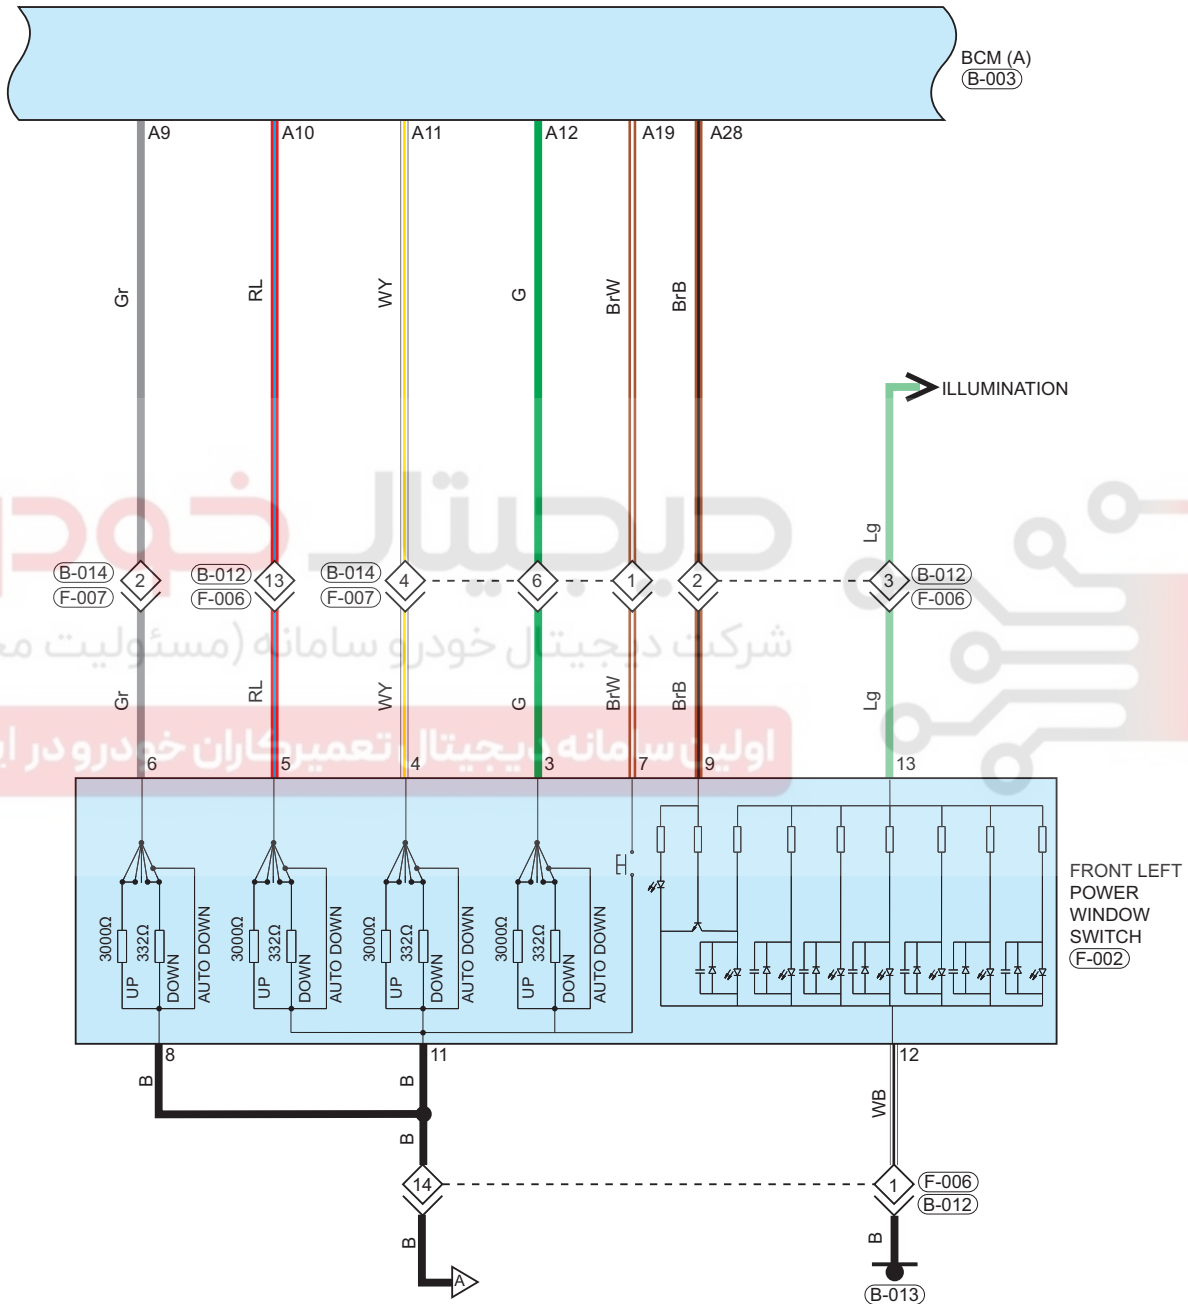

Windshield/Window Glass

Circuit Diagram (Page 1 of 3)

دیجیتال خودرو

شرکت دیجیتال خودروسامانه (سئوایت محدود)

اولین سامانه دیجیتال تعمیرکاران خودرو در ایران

09

Parts Location

Connector Code	See Page	Connector Code	See Page	Connector Code	See Page
E-062	08-3	E-006	08-3	I-009	08-9
I-010	08-9	B-004	08-13	B-005	08-13
E-001	08-3	I-002	08-9	F-001	08-18
H-008	08-19	L-005	08-20	R-002	08-21
B-002	08-13				

Fuse and Relay

Fuse/Relay	See Page	Fuse and Relay Box
EF01	06-4	Engine Compartment Fuse and Relay Box
RF09	06-15	Instrument Panel Fuse and Relay Box
RF23	06-15	Instrument Panel Fuse and Relay Box

Location of Junction Connector

Connector Code	See Page	Connector Code	See Page	Connector Code	See Page
B-012, F-006	08-13, 08-18	B-008, H-003	08-13, 08-19	B-016, L-004	08-13, 08-20
B-030, R-003	08-13, 08-21				

Form of Connector

Connector Code	See Page	Connector Code	See Page	Connector Code	See Page
E-062	12-2	E-006	12-2	I-009	12-7
I-010	12-7	B-004	12-10	B-005	12-10
E-001	12-2	I-002	12-7	F-001	12-12
H-008	12-13	L-005	12-14	R-002	12-14
B-002	12-10	B-012, F-006	12-10, 12-12	B-008, H-003	12-10, 12-13
B-016, L-004	12-10, 12-14	B-030, R-003	12-10, 12-14		

Circuit Diagram (Page 2 of 3)

09

ET11092602

Parts Location

Connector Code	See Page	Connector Code	See Page	Connector Code	See Page
B-003	08-13	F-002	08-18		

Location of Junction Connector

Connector Code	See Page	Connector Code	See Page	Connector Code	See Page
B-014, F-007	08-13, 08-18	B-012, F-006	08-13, 08-18		