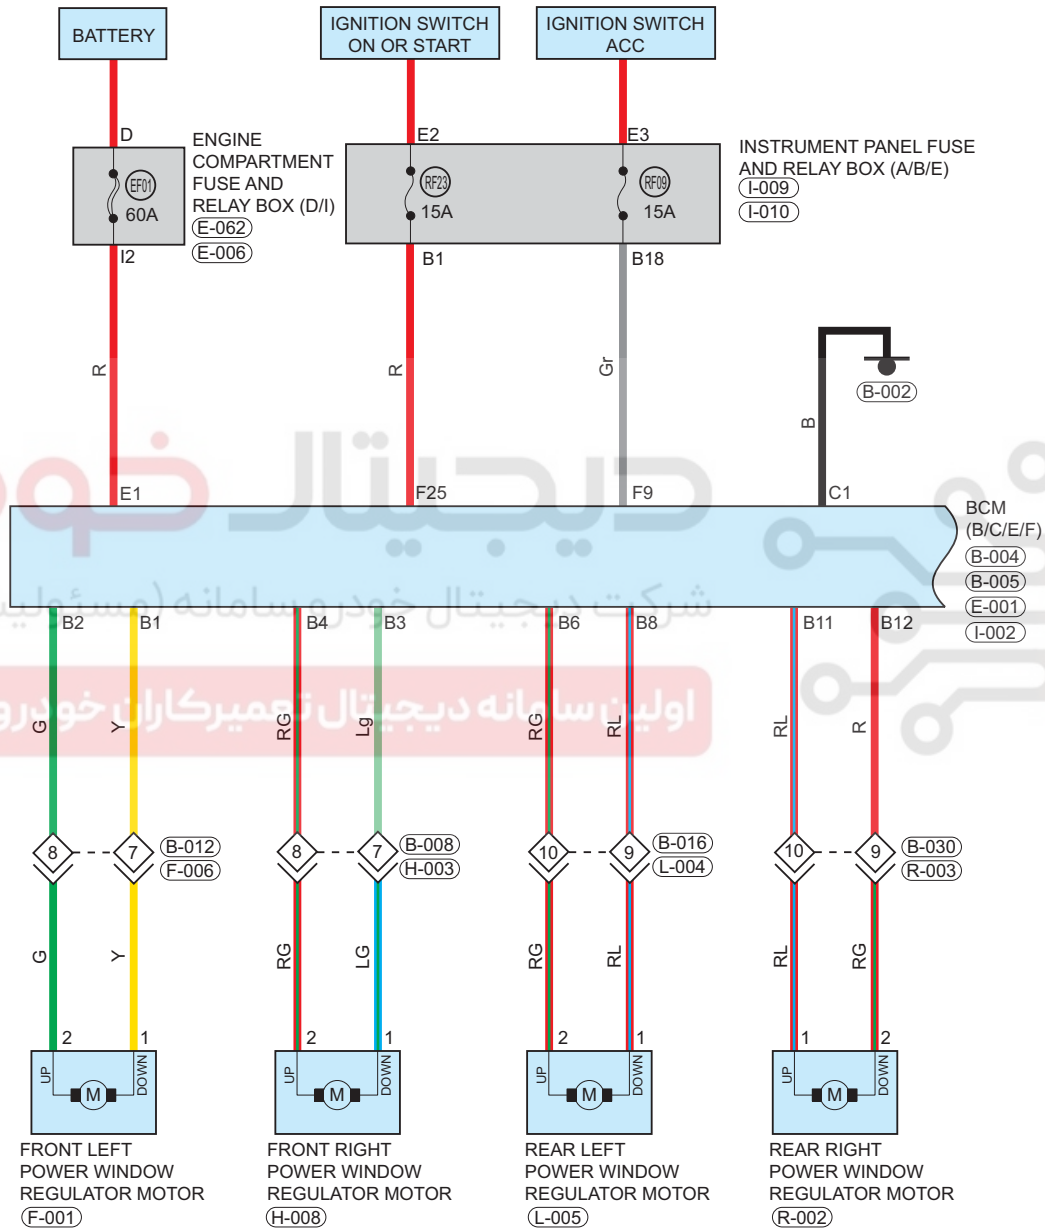

Windshield/Window Glass

Circuit Diagram (Page 1 of 3)

دیجیتال خودرو

شرکت دیجیتال خودروسامانه (سئوایت محدود)

اولین سامانه دیجیتال تعمیرکاران خودرو در ایران

09

Parts Location

Connector Code	See Page	Connector Code	See Page	Connector Code	See Page
E-062	08-3	E-006	08-3	I-009	08-9
I-010	08-9	B-004	08-13	B-005	08-13
E-001	08-3	I-002	08-9	F-001	08-18
H-008	08-19	L-005	08-20	R-002	08-21
B-002	08-13				

Fuse and Relay

Fuse/Relay	See Page	Fuse and Relay Box
EF01	06-4	Engine Compartment Fuse and Relay Box
RF09	06-15	Instrument Panel Fuse and Relay Box
RF23	06-15	Instrument Panel Fuse and Relay Box

Location of Junction Connector

Connector Code	See Page	Connector Code	See Page	Connector Code	See Page
B-012, F-006	08-13, 08-18	B-008, H-003	08-13, 08-19	B-016, L-004	08-13, 08-20
B-030, R-003	08-13, 08-21				

Form of Connector

Connector Code	See Page	Connector Code	See Page	Connector Code	See Page
E-062	12-2	E-006	12-2	I-009	12-7
I-010	12-7	B-004	12-10	B-005	12-10
E-001	12-2	I-002	12-7	F-001	12-12
H-008	12-13	L-005	12-14	R-002	12-14
B-002	12-10	B-012, F-006	12-10, 12-12	B-008, H-003	12-10, 12-13
B-016, L-004	12-10, 12-14	B-030, R-003	12-10, 12-14		

Circuit Diagram (Page 2 of 3)

09

ET11092602

Parts Location

Connector Code	See Page	Connector Code	See Page	Connector Code	See Page
B-003	08-13	F-002	08-18		

Location of Junction Connector

Connector Code	See Page	Connector Code	See Page	Connector Code	See Page
B-014, F-007	08-13, 08-18	B-012, F-006	08-13, 08-18		