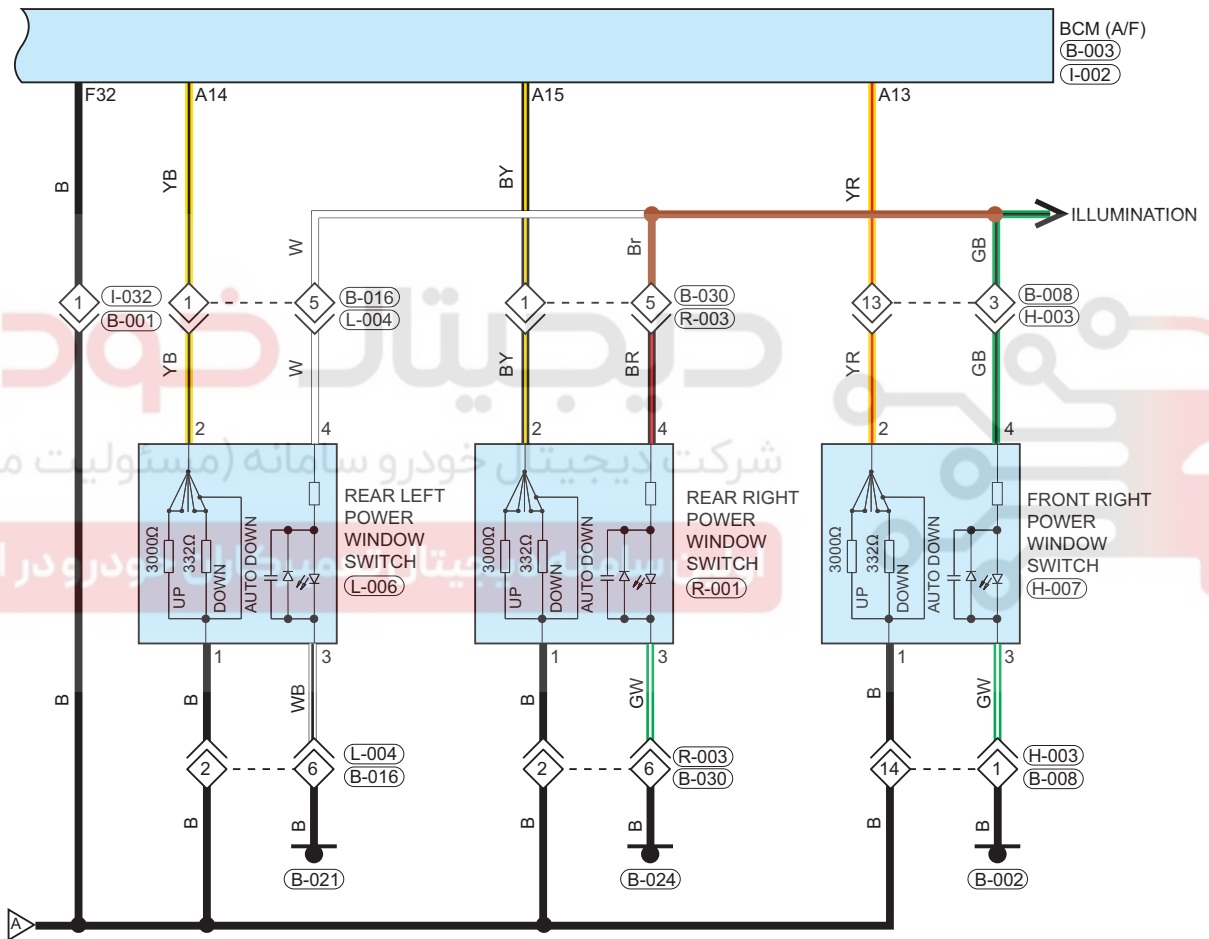

Connector Code	See Page	Connector Code	See Page	Connector Code	See Page
B-012, F-006	08-13, 08-18	B-008, H-003	08-13, 08-19	B-016, L-004	08-13, 08-20
B-030, R-003	08-13, 08-21				

Form of Connector

Connector Code	See Page	Connector Code	See Page	Connector Code	See Page
E-062	12-2	E-006	12-2	I-009	12-7
I-010	12-7	B-004	12-10	B-005	12-10
E-001	12-2	I-002	12-7	F-001	12-12
H-008	12-13	L-005	12-14	R-002	12-14
B-002	12-10	B-012, F-006	12-10, 12-12	B-008, H-003	12-10, 12-13
B-016, L-004	12-10, 12-14	B-030, R-003	12-10, 12-14		

Circuit Diagram (Page 2 of 3)

09

ET11092602

Parts Location

Connector Code	See Page	Connector Code	See Page	Connector Code	See Page
B-003	08-13	F-002	08-18		

Location of Junction Connector

Connector Code	See Page	Connector Code	See Page	Connector Code	See Page
B-014, F-007	08-13, 08-18	B-012, F-006	08-13, 08-18		

Form of Connector

Connector Code	See Page	Connector Code	See Page	Connector Code	See Page
B-003	12-10	F-002	12-12	B-014, F-007	12-10, 12-12
B-012, F-006	12-10, 12-12				

دیجیتال خودرو

شرکت دیجیتال خودرو سامانه (مسئولیت محدود)

اولین سامانه دیجیتال تعمیرکاران خودرو در ایران

Circuit Diagram (Page 3 of 3)

09

ET11092603