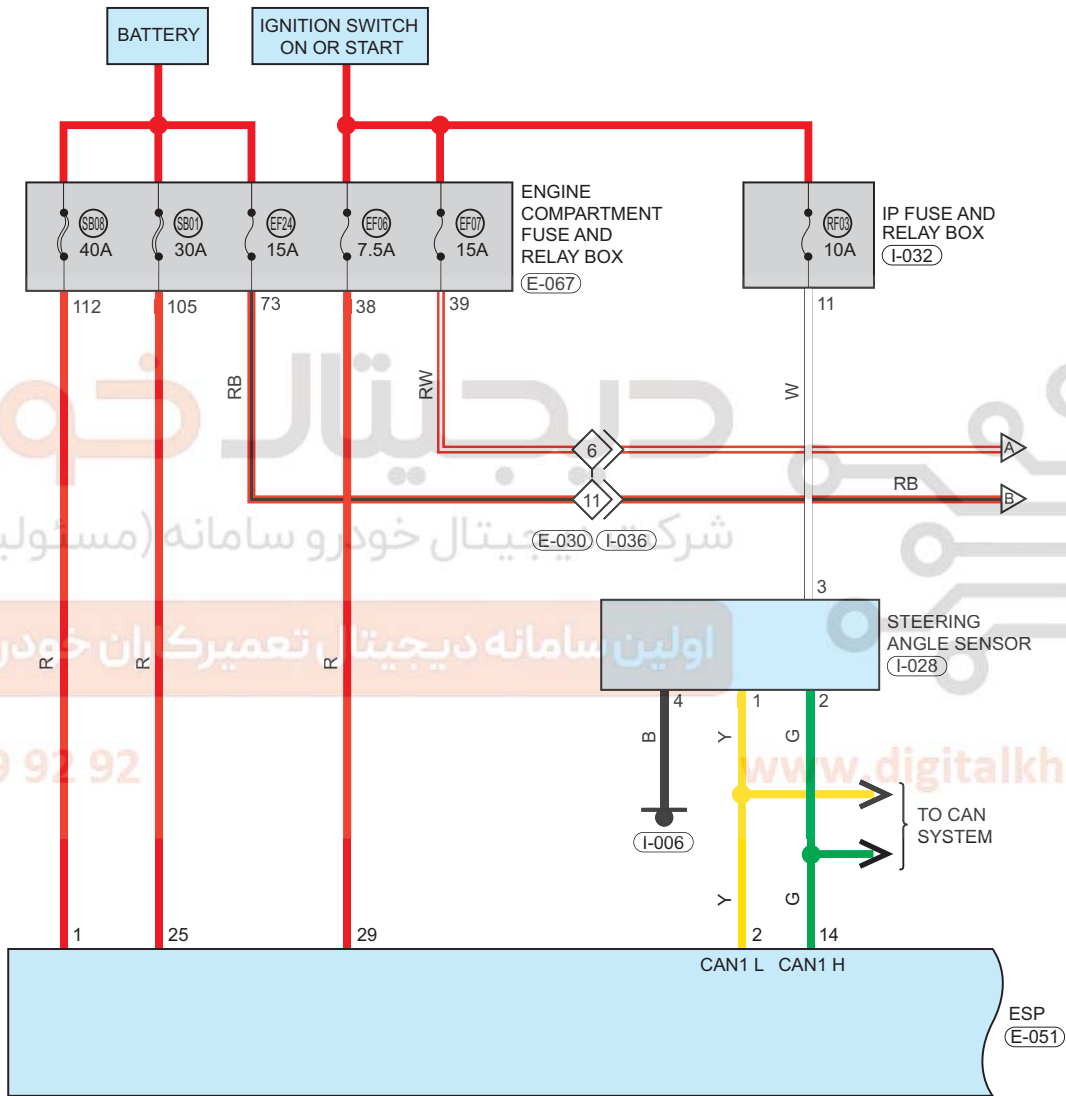

ABS/ESP

Circuit Diagram (Page 1 of 3)

دیجیتال خودرو
 شرکت دیجیتال خودرو سامانه (مسئولیت محدود)
 اولین سامانه دیجیتال تعمیرکاران خودرو در ایران

02 09

www.digitalkhodro.com

Parts Location

Connector Code	See Page	Connector Code	See Page	Connector Code	See Page
E-067	08-5 (MT) 08-7 (AT)	I-032	08-10	I-028	08-10
I-006	08-10	E-051	08-5 (MT) 08-7 (AT)		

Fuse and Relay

Fuse/Relay	See Page	Fuse and Relay Box
SB01	06-2	Engine Compartment Fuse and Relay Box
SB08	06-2	Engine Compartment Fuse and Relay Box
EF06	06-2	Engine Compartment Fuse and Relay Box
EF07	06-2	Engine Compartment Fuse and Relay Box
EF24	06-2	Engine Compartment Fuse and Relay Box
RF03	06-10	IP Fuse and Relay Box

Location of Junction Connector

Connector Code	See Page	Connector Code	See Page	Connector Code	See Page
E-030, I-036	08-5, 08-10 (MT) 08-7, 08-10 (AT)				

Form of Connector

Connector Code	See Page	Connector Code	See Page	Connector Code	See Page
E-067	12-6	I-032	12-9	I-028	12-8
I-006	12-7	E-051	12-5	E-030, I-036	12-3