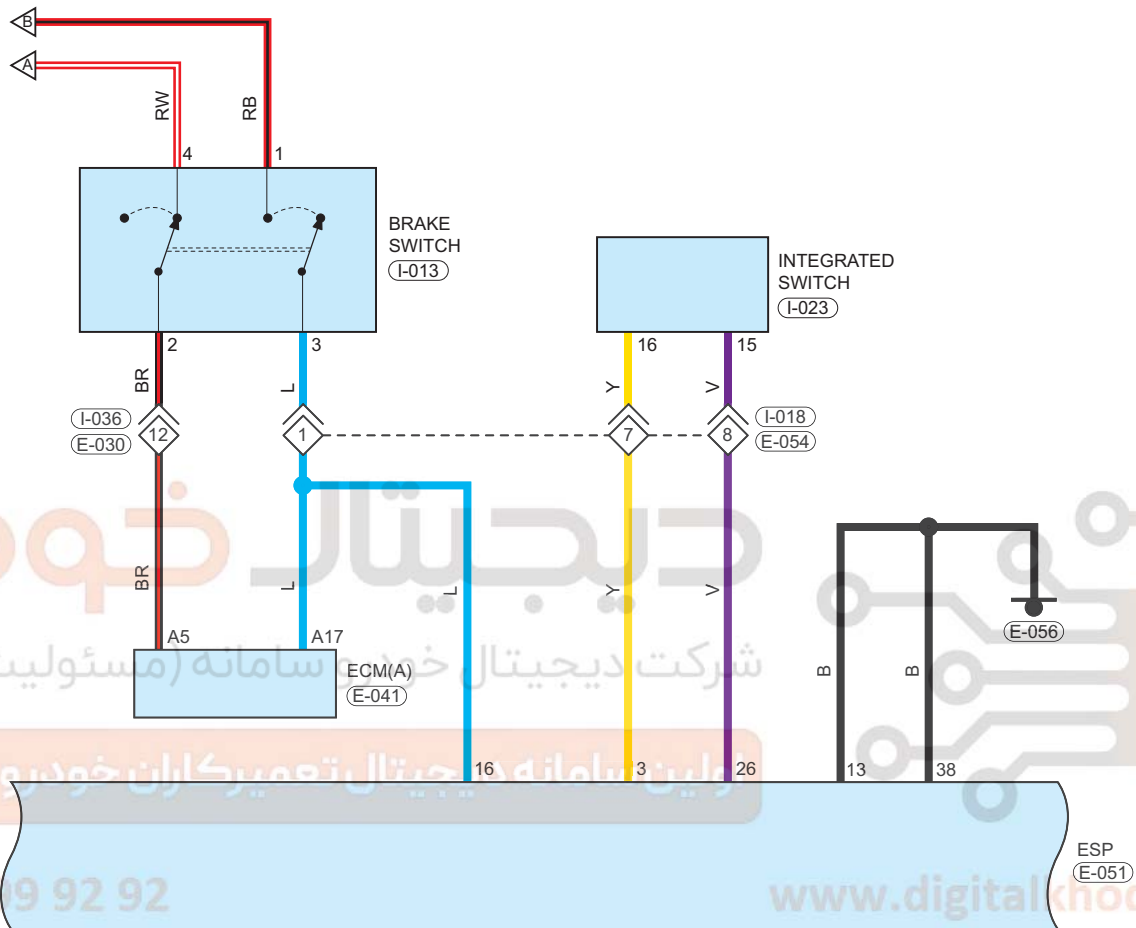

Circuit Diagram (Page 2 of 3)

02 09

52 09 92 92

www.digitalkhodro.com

ESP (E-051)

EA13T090240

Parts Location

Connector Code	See Page	Connector Code	See Page	Connector Code	See Page
E-051	08-5 (MT) 08-7 (AT)	E-056	08-5 (MT) 08-7 (AT)	E-041	08-5 (MT) 08-7 (AT)
I-023	08-10	I-013	08-10		

Location of Junction Connector

Connector Code	See Page	Connector Code	See Page	Connector Code	See Page
I-036, E-030	08-10, 08-5 (MT) 08-10, 08-7 (AT)	I-018, E-054	08-10, 08-5 (MT) 08-10, 08-7 (AT)		

Form of Connector

Connector Code	See Page	Connector Code	See Page	Connector Code	See Page
E-051	12-5	E-056	12-5	E-041	12-4
I-023	12-8	I-013	12-7	I-036, E-030	12-9
I-018, E-054	12-8				

شرکت دیجیتال خودرو (مسئولیت محدود)

اولین سامانه دیجیتال تعمیرکاران خودرو در ایران

021 62 99 92 92

www.digitalkhodro.com 09