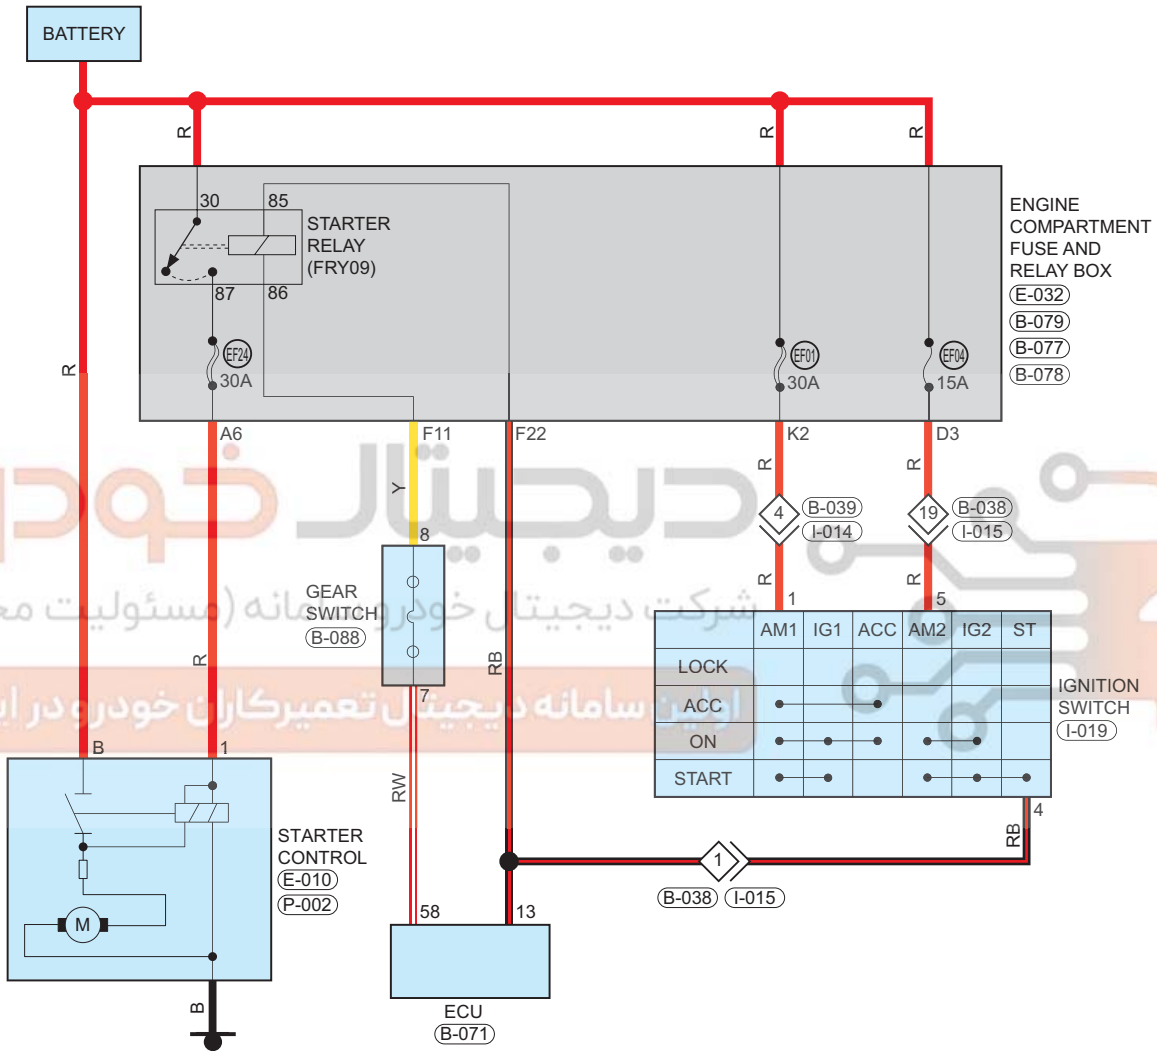

Location of Junction Connector

Connector Code	See Page	Connector Code	See Page	Connector Code	See Page
B-039, I-014	08-12	B-038, I-015	08-12		

Form of Connector

Connector Code	See Page	Connector Code	See Page	Connector Code	See Page
E-032	12-2	B-079	12-7	B-077	12-7
B-078	12-7	E-010	12-2	P-002	12-18
B-071	12-7	I-019	12-4	B-039, I-014	12-7
B-038, I-015	12-7				

Circuit Diagram (Page 2 of 4)

CVT

09

STE002501

09 - SYSTEM CIRCUITS

Parts Location

Connector Code	See Page	Connector Code	See Page	Connector Code	See Page
E-032	08-3	B-079	08-12	B-077	08-12
B-078	08-12	E-010	08-3	P-002	08-37
B-071	08-12	I-019	08-8	B-088	08-12