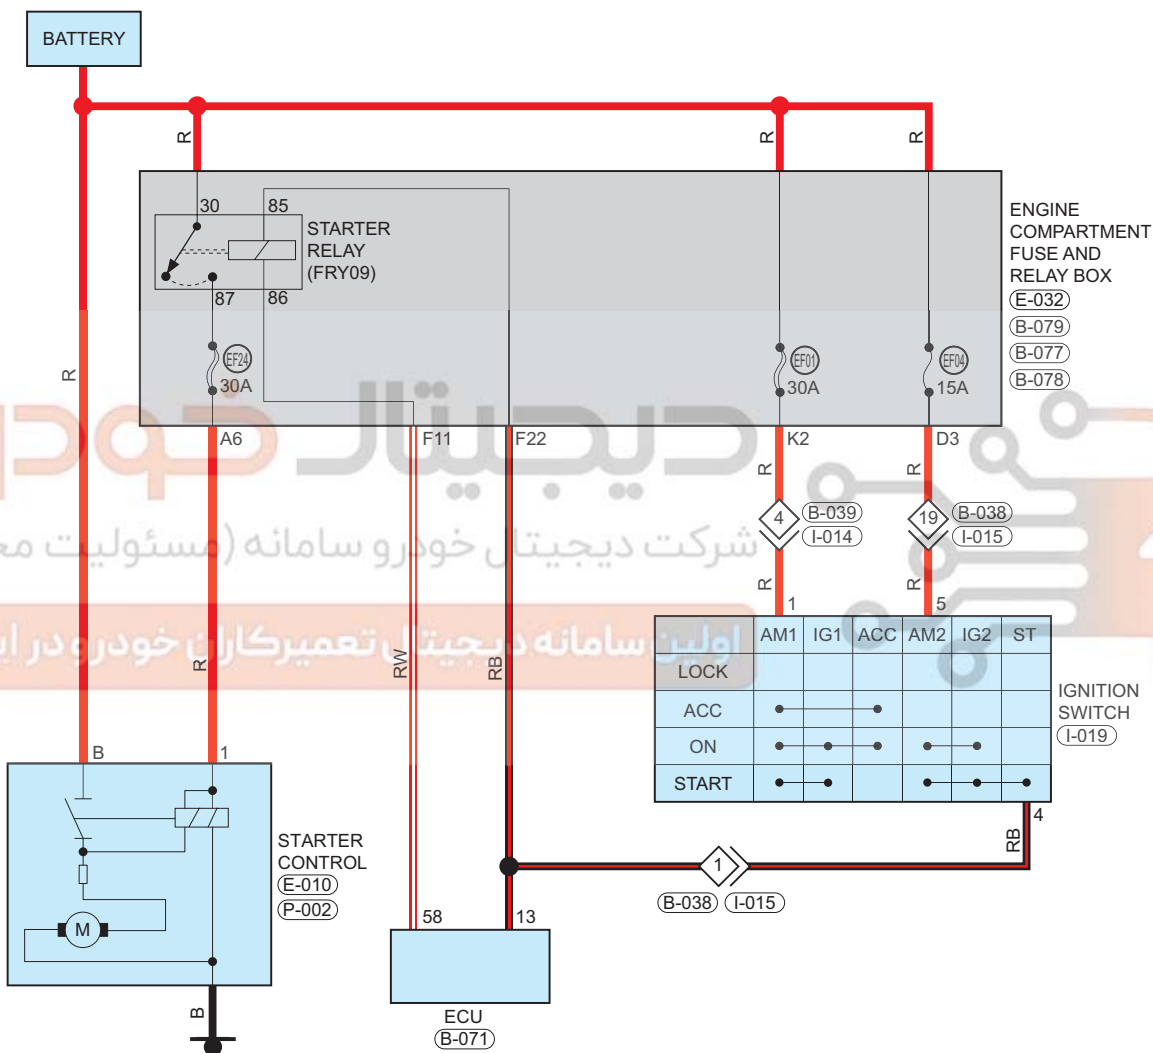

SQRE4T15B Starting System

Circuit Diagram (Page 1 of 4)

MT

09

STE001501

09 - SYSTEM CIRCUITS

Parts Location

Connector Code	See Page	Connector Code	See Page	Connector Code	See Page
E-032	08-3	B-079	08-12	B-077	08-12
B-078	08-12	E-010	08-3	P-002	08-37
B-071	08-12	I-019	08-8		

Fuse and Relay

Fuse/Relay	See Page	Fuse and Relay Box
EF24	06-2	Engine Compartment Fuse and Relay Box
EF01	06-2	Engine Compartment Fuse and Relay Box
EF04	06-2	Engine Compartment Fuse and Relay Box
Starter Relay (FRY09)	06-2	Engine Compartment Fuse and Relay Box

Circuit Diagram (Page 2 of 4)

CVT

09

STE002501

09 - SYSTEM CIRCUITS

Parts Location

Connector Code	See Page	Connector Code	See Page	Connector Code	See Page
E-032	08-3	B-079	08-12	B-077	08-12
B-078	08-12	E-010	08-3	P-002	08-37
B-071	08-12	I-019	08-8	B-088	08-12